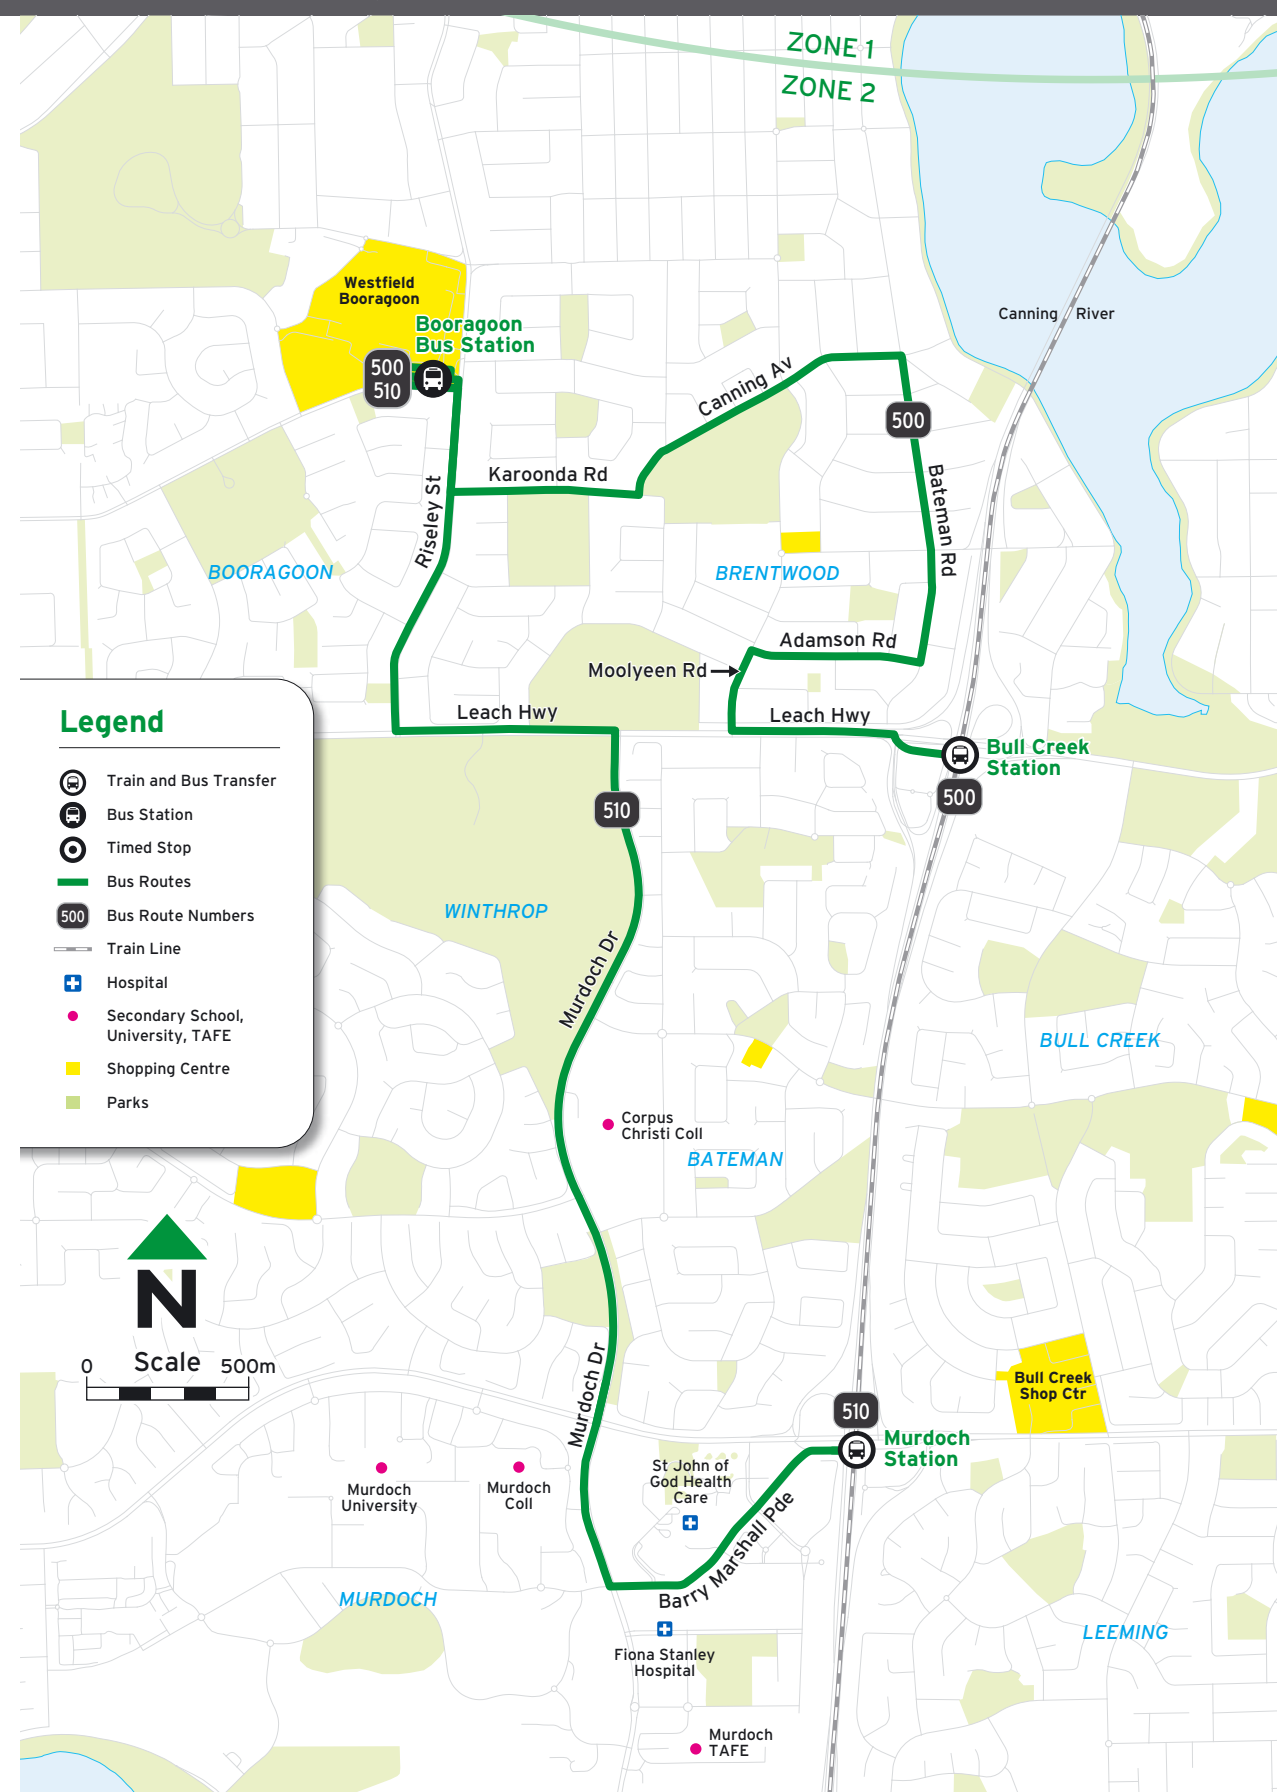

Legend

500 E Extends to Fremantle Station on school days only.
500 S Operates on school days only, extending to Santa Maria College.

Route 510 - To Booragoon

Timed Stops		
Stop No.	23707	11130
Route No.	Murdoch Stn	Booragoon Bus Stn

Monday to Friday

am	510	5:50	6:02
	510	6:13	6:25
	510	6:38	6:51
	510	6:53	7:06
	510	7:09	7:23
	510 G	-	7:30
	510	7:25	7:41
	510	7:36	7:52
	510	7:51	8:07
	510	8:11	8:27
	510	8:26	8:41
	510	8:46	9:01
	510	8:56	9:10
	510	9:21	9:35
	510	9:58	10:13
	510	10:58	11:13
	510	11:58	12:12
pm	510	12:58	1:12
	510	1:58	2:13
	510 S	2:43	2:59
	510	3:18	3:37
	510	3:49	4:04
	510	3:53	4:08
	510	4:08	4:23
	510	4:23	4:39
	510	4:38	4:54
	510	4:58	5:13
	510	5:28	5:43
	510	5:54	6:08
	510	6:53	7:05
	510	7:28	7:40
	510	8:28	8:40
	510	9:28	9:40

Legend

510 G Operates on school days only, terminating at Canning Bridge Stn at 7.47am.
510 S Extends to Canning Bridge Stn and terminates on Clydesdale St, Como on school days only.

Route 500, 510 Map

Timed Stops		
Stop No.	23707	11130
Route No.	Murdoch Stn	Booragoon Bus Stn

Saturday

am	510	7:13	7:25
	510	8:13	8:25
	510	9:13	9:26
	510	10:13	10:26
	510	11:13	11:27
pm	510	12:13	12:27
	510	1:13	1:27
	510	2:13	2:26
	510	3:13	3:26
	510	4:13	4:25
	510	5:13	5:25
	510	6:13	6:25
	510	7:13	7:24
	510	8:28	8:39
	510	9:35	9:46

Sunday and Public Holidays

am	510	8:13	8:24
	510	9:13	9:25
	510	10:13	10:25
	510	11:13	11:25
pm	510	12:13	12:25
	510	1:13	1:25
	510	2:13	2:25
	510	3:13	3:25
	510	4:13	4:25
	510	5:13	5:25
	510	6:13	6:25