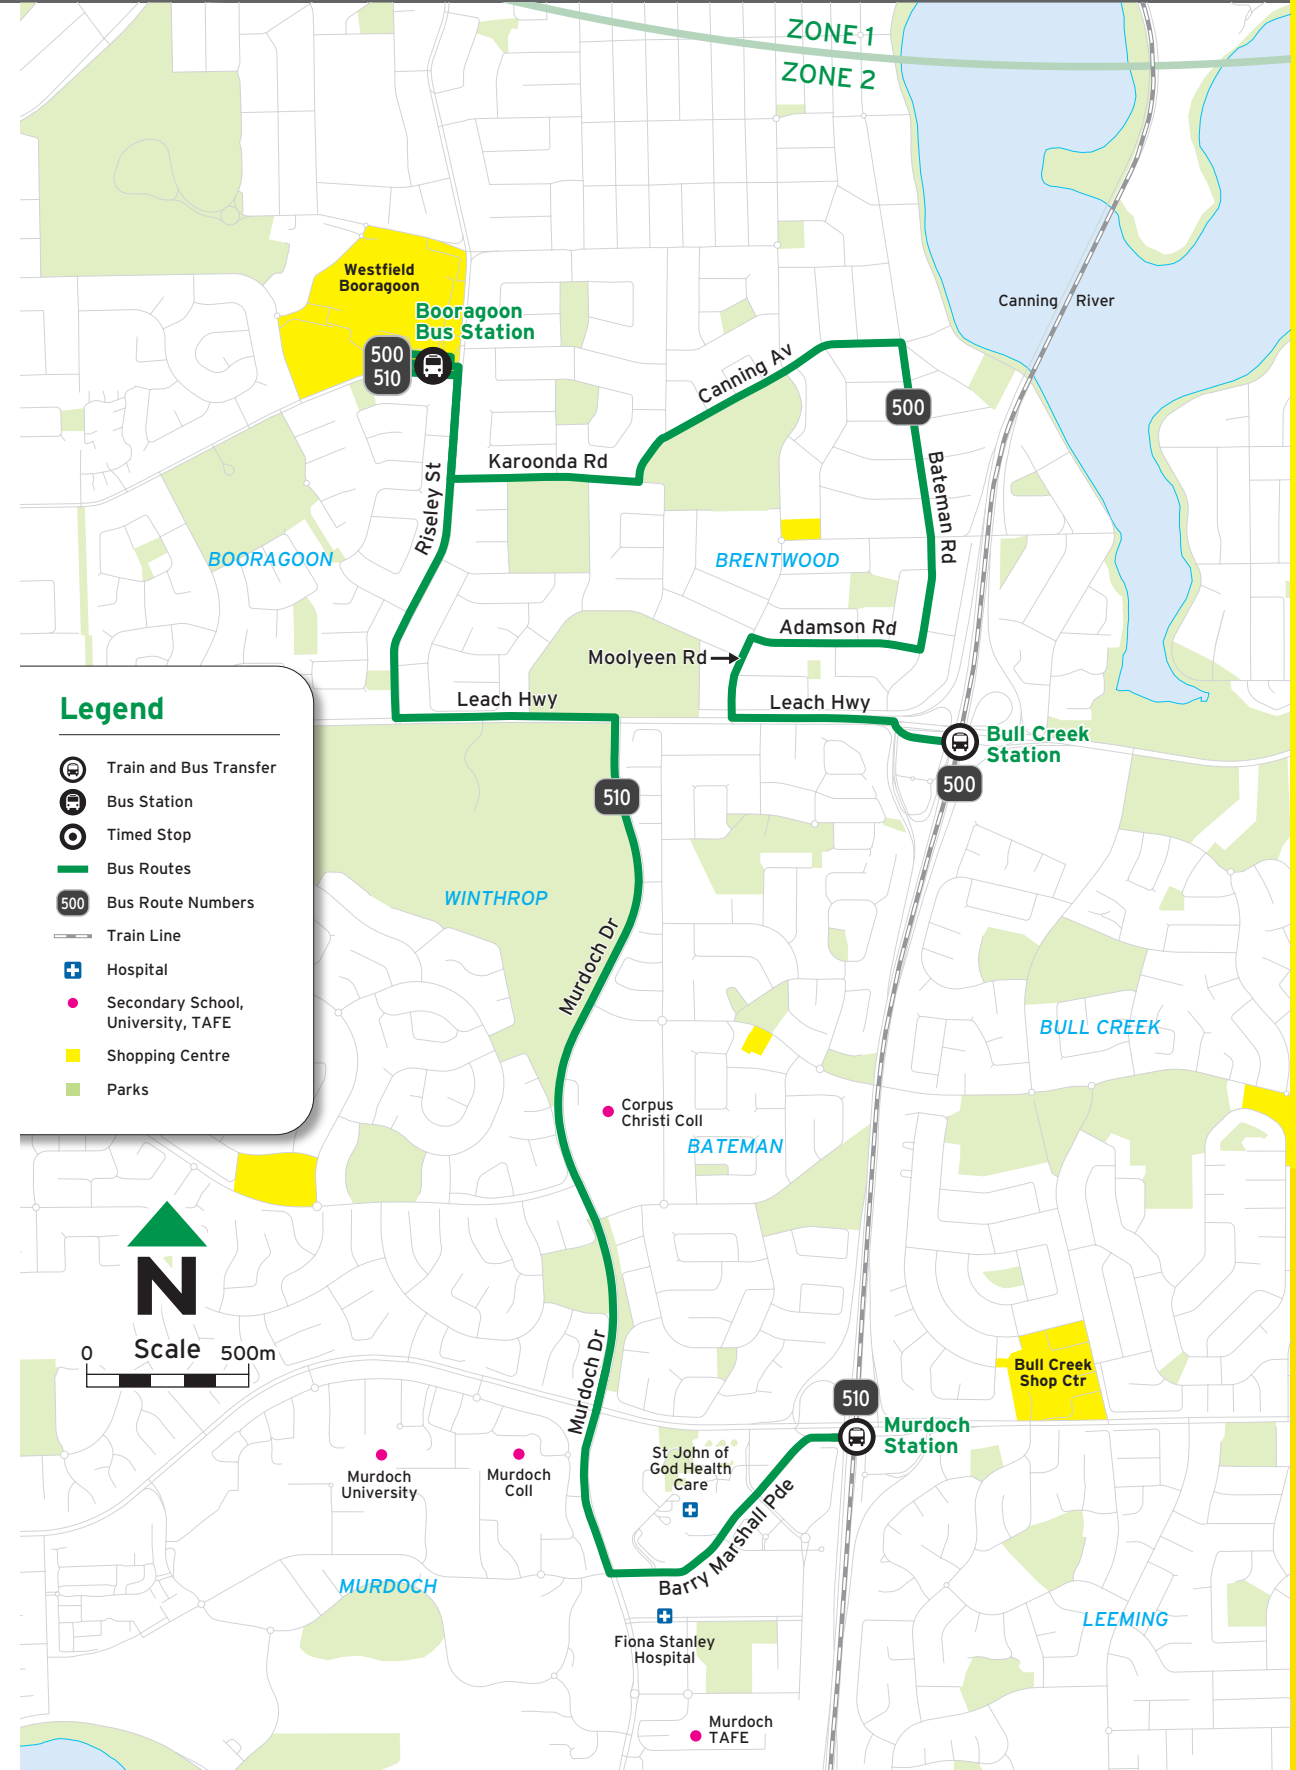

Timed Stops			
Stop No.	23707 / Stand 1	11130 / Stand D4	23846 / Stand 1
Route No.	Murdoch Stn	Booragoon Bus Stn	Canning Bridge Stn

Monday to Friday				
am 510	5:47	5:59	-	-
510	6:15	6:27	-	-
510	6:34	6:47	-	-
510	6:49	7:02	-	-
510	7:04	7:18	-	-
510 S	-	7:28	7:46	-
510	7:24	7:41	-	-
510	7:34	7:51	-	-
510	7:49	8:06	-	-
510	8:04	8:21	-	-
510	8:19	8:35	-	-
510	8:39	8:55	-	-
510	8:59	9:14	-	-
510	9:19	9:34	-	-
510	9:54	10:09	-	-
510	10:53	11:08	-	-
510	11:53	12:08	-	-
pm 510	12:53	1:08	-	-
510	1:53	2:08	-	-
510 A	2:44	3:00	-	-
510	3:14	3:32	-	-
510	3:49	4:05	-	-
510	3:54	4:10	-	-
510	4:09	4:25	-	-
510	4:24	4:40	-	-
510	4:39	4:55	-	-
510	4:59	5:14	-	-
510	5:29	5:44	-	-
510	5:54	6:08	-	-
510	6:54	7:06	-	-
510	7:24	7:36	-	-
510	8:23	8:35	-	-
510	9:23	9:35	-	-

Legend				
A	Extends to Canning Bridge Stn and terminates on Clydesdale St, Como on school days only.			
S	Operates on school days only and extends to Canning Bridge Stn.			

Route 500, 510 Map

Timed Stops			
Stop No.	23707 / Stand 1	11130 / Stand D4	23846 / Stand 1
Route No.	Murdoch Stn	Booragoon Bus Stn	Canning Bridge Stn

Saturday				
am 510	7:08	7:20	-	-
510	8:08	8:20	-	-
510	9:08	9:21	-	-
510	10:08	10:21	-	-
510	11:08	11:22	-	-
pm 510	12:08	12:22	-	-
510	1:08	1:22	-	-
510	2:08	2:21	-	-
510	3:08	3:21	-	-
510	4:08	4:20	-	-
510	5:08	5:20	-	-
510	6:08	6:20	-	-
510	7:08	7:19	-	-
510	8:23	8:34	-	-
510	9:34	9:45	-	-

Sunday and Public Holidays				
am 510	8:08	8:19	-	-
510	9:08	9:20	-	-
510	10:08	10:20	-	-
510	11:08	11:20	-	-
pm 510	12:08	12:20	-	-
510	1:08	1:20	-	-
510	2:08	2:20	-	-
510	3:08	3:20	-	-
510	4:08	4:20	-	-
510	5:08	5:20	-	-
510	6:08	6:20	-	-