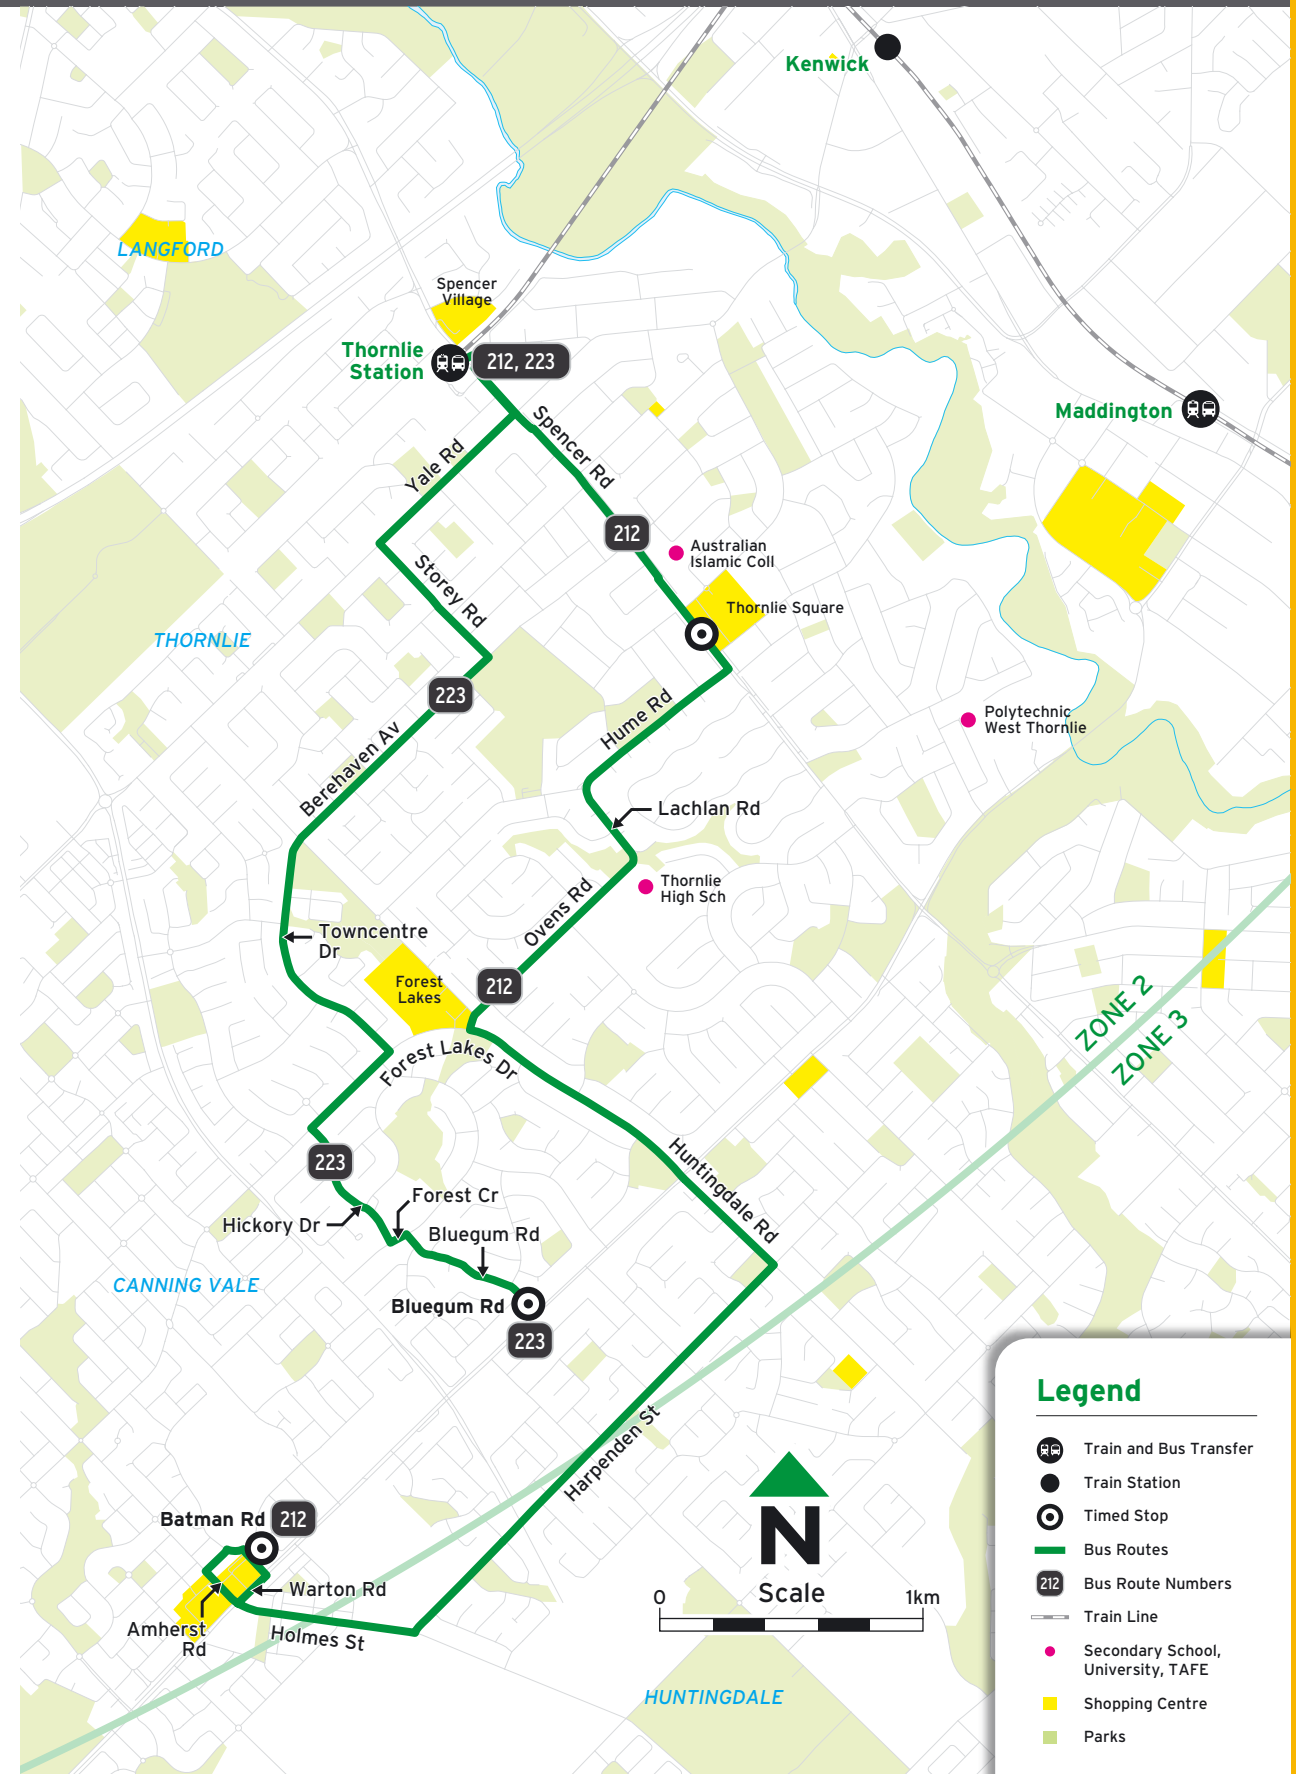

Timed Stops			
Stop No.	27187	20500	22740
Route No.	Batman Rd / Warton Rd	Thornlie Square Shop Ctr	Thornlie Stn

Saturday			
am 212	6:56	7:07	7:12
212	7:56	8:07	8:12
212	8:13	8:24	8:30
212	8:43	8:54	9:00
212	9:12	9:24	9:30
212	9:42	9:54	10:00
212	10:12	10:24	10:30
212	10:42	10:54	11:00
212	11:10	11:24	11:30
212	11:40	11:54	12:00
pm 212	12:11	12:24	12:30
212	12:42	12:54	1:00
212	1:12	1:24	1:30
212	1:42	1:54	2:00
212	2:12	2:24	2:30
212	2:42	2:54	3:00
212	3:10	3:22	3:28
212	3:40	3:52	3:58
212	4:10	4:22	4:28
212	4:41	4:52	4:58
212	5:13	5:24	5:30
212	5:43	5:54	6:00
212	6:13	6:24	6:30
212	7:25	7:36	7:42
212	8:25	8:36	8:42
212	9:05	9:16	9:22
212	10:05	10:16	10:22

Sunday and Public Holidays			
am 212	8:13	8:25	8:30
212	9:12	9:25	9:31
212	10:12	10:25	10:31
212	11:12	11:25	11:31
pm 212	12:12	12:25	12:31
212	1:12	1:25	1:31
212	2:12	2:25	2:31
212	3:12	3:25	3:30
212	4:13	4:25	4:30
212	5:12	5:24	5:30
212	6:14	6:25	6:30
212	7:27	7:38	7:43

Legend
212 B Departs from Edencourt Dr near Castlewood Pwy.
212 S Departs from Thornlie Christian College at 3.34pm on school days only.

Route 223 - To Thornlie

Timed Stops		
Stop No.	20782	22739
Route No.	Bluegum Rd / Warton Rd	Thornlie Stn

Monday to Friday		
am 223	6:58	7:13
223	7:26	7:43
223	7:58	8:15

No Saturday, Sunday and Public Holiday service

Route 212, 223 Map

'appy days!

You can now check your SmartRider balance, usage history and Autoload amount on the Transperth app.