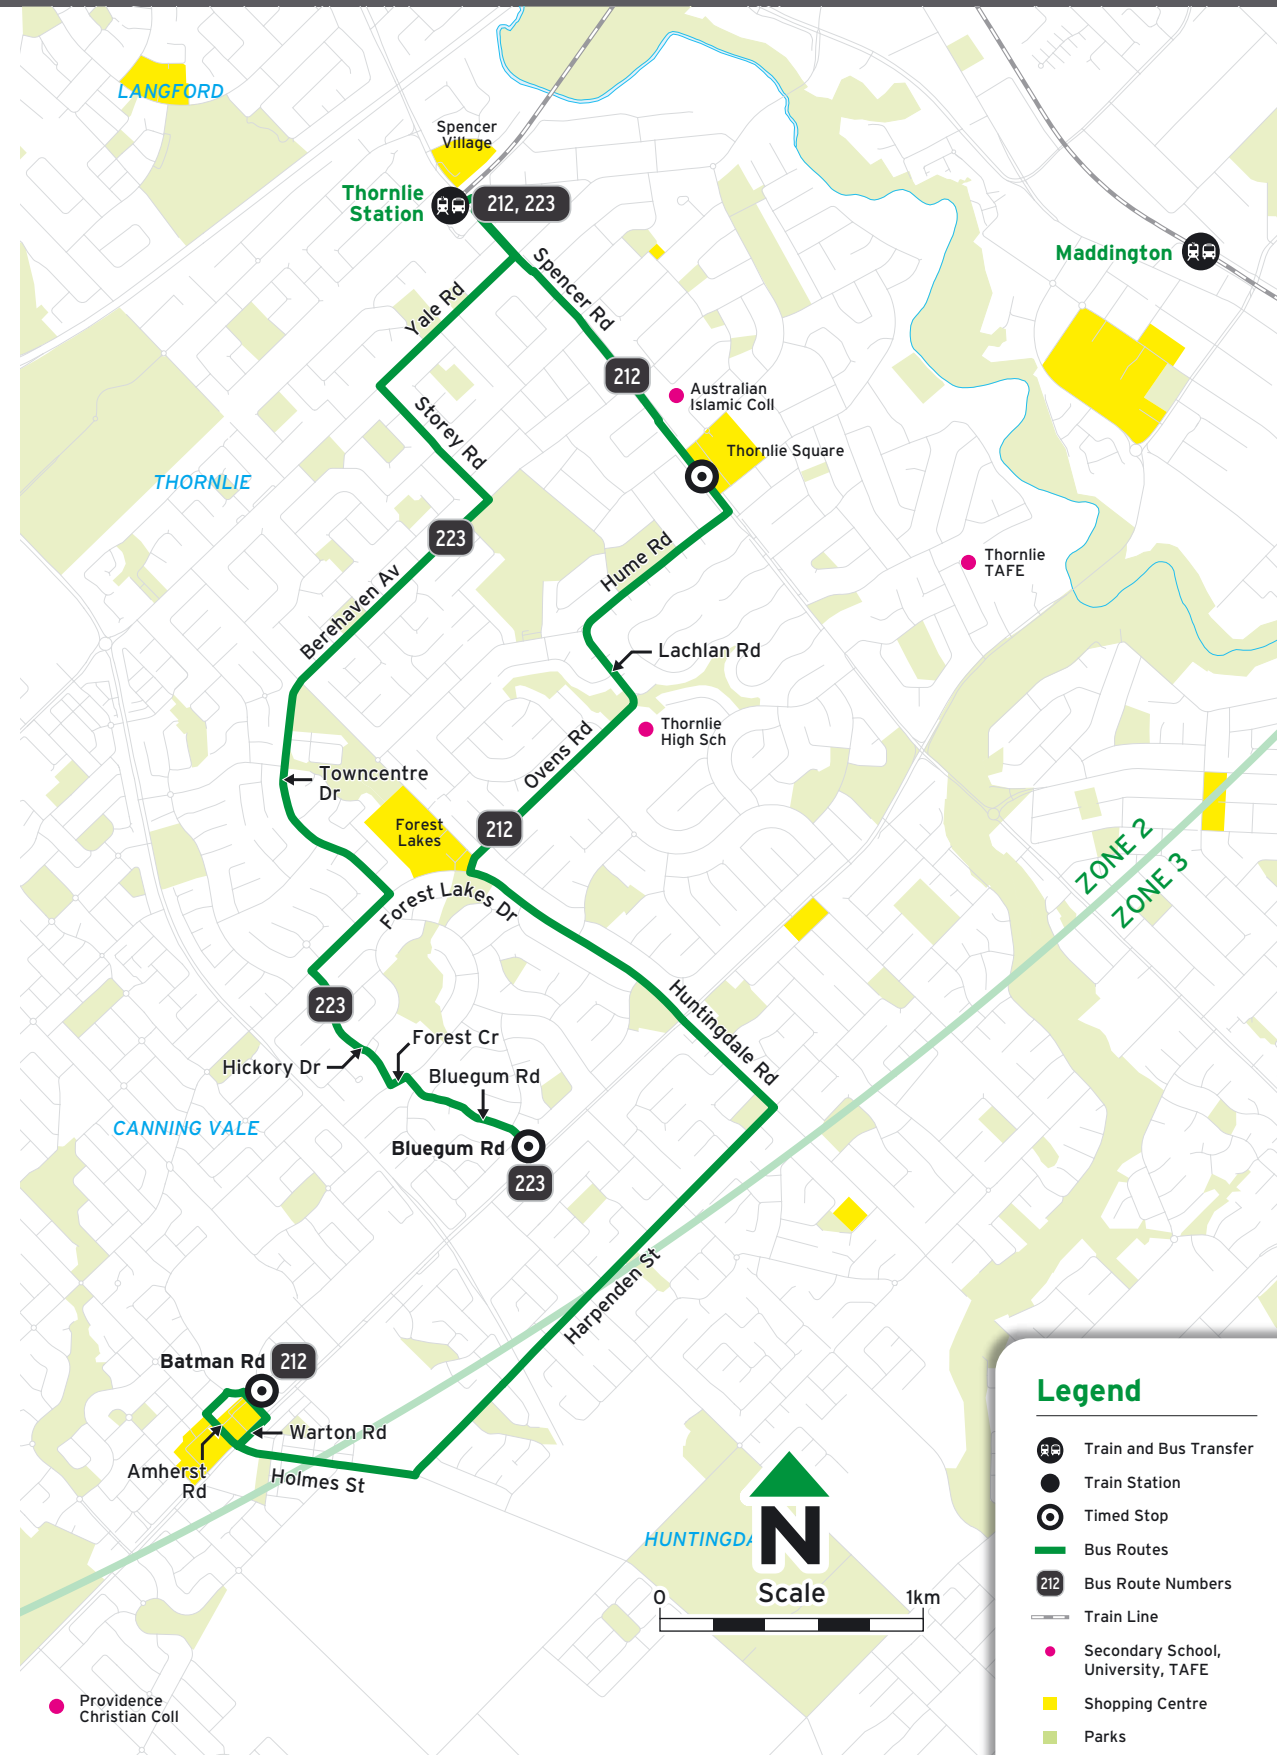

Timed Stops	🕒	🕒	🕒
Stop No.	27187	20500	22740
Route No.	Batman Rd / Warton Rd	Thornlie Square Shop Ctr	Thornlie Stn

Saturday			
am 212	6:56	7:07	7:12
212	7:56	8:07	8:12
212	8:13	8:24	8:30
212	8:43	8:54	9:00
212	9:12	9:24	9:30
212	9:42	9:54	10:00
212	10:12	10:24	10:30
212	10:42	10:54	11:00
212	11:10	11:24	11:30
212	11:40	11:54	12:00
pm 212	12:11	12:24	12:30
212	12:42	12:54	1:00
212	1:12	1:24	1:30
212	1:42	1:54	2:00
212	2:12	2:24	2:30
212	2:42	2:54	3:00
212	3:10	3:22	3:28
212	3:40	3:52	3:58
212	4:10	4:22	4:28
212	4:41	4:52	4:58
212	5:13	5:24	5:30
212	5:43	5:54	6:00
212	6:13	6:24	6:30
212	7:25	7:36	7:42
212	8:25	8:36	8:42
212	9:05	9:16	9:22

Sunday and Public Holidays			
am 212	8:13	8:25	8:30
212	9:12	9:25	9:31
212	10:12	10:25	10:31
212	11:12	11:25	11:31
pm 212	12:12	12:25	12:31
212	1:12	1:25	1:31
212	2:12	2:25	2:31
212	3:12	3:25	3:30
212	4:13	4:25	4:30
212	5:12	5:24	5:30
212	6:14	6:25	6:30
212	7:27	7:38	7:43

Legend
212 S Departs from Providence Christian College at 3:34pm on school days only.

Route 223 - To Thornlie

Timed Stops	🕒	🕒
Stop No.	20782	22739
Route No.	Bluegum Rd / Warton Rd	Thornlie Stn

Monday to Friday		
am 223	6:58	7:13
223	7:26	7:43
223	7:58	8:15

No Saturday, Sunday and Public Holiday service

Route 212, 223 Map

'appy days!

You can now check your SmartRider balance, usage history and Autoload amount on the Transperth app.