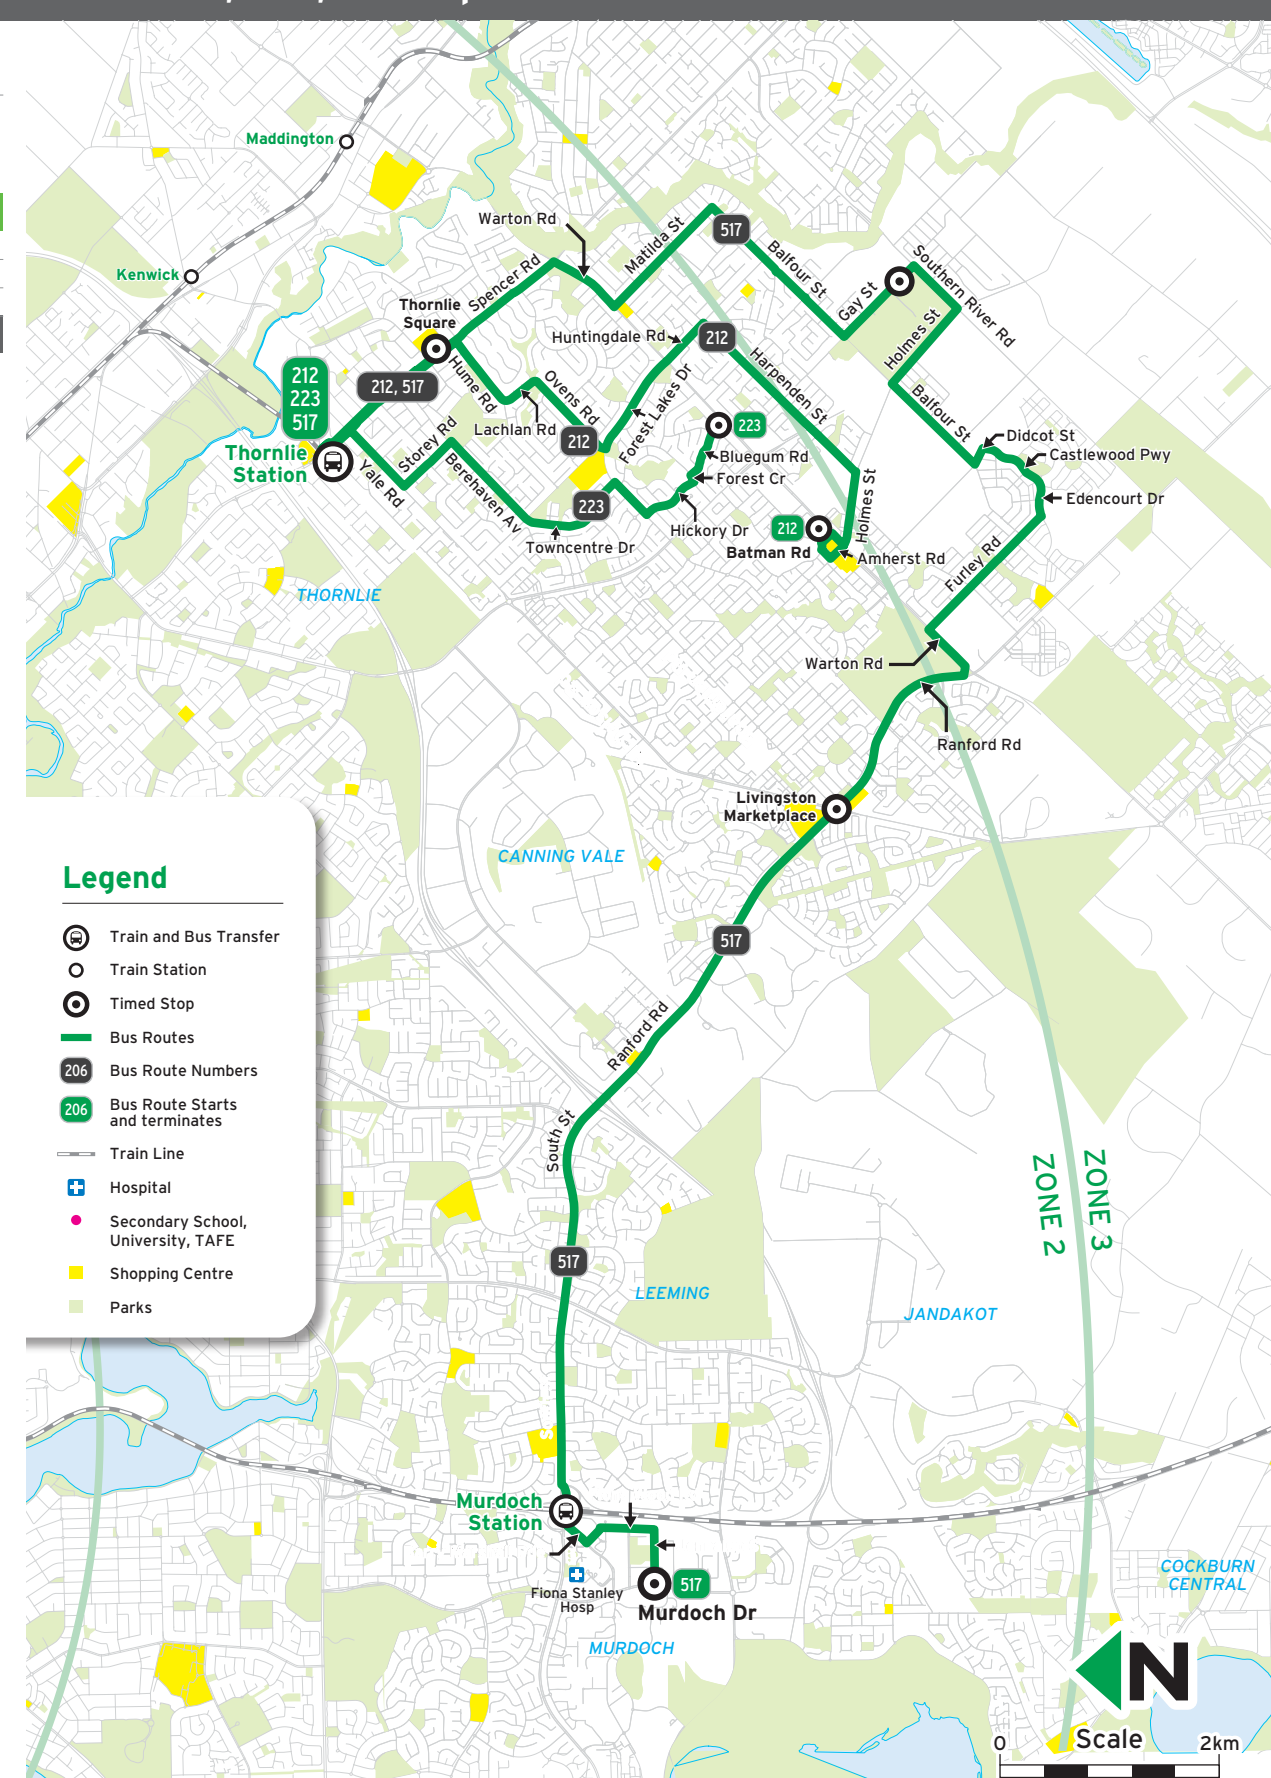

Legend
 D Departs from Edencourt Dr near Castlewood Pwy, Southern River.
 S Departs from Providence Christian College at 3:34pm on school days only.

Route 517 - To Thornlie

Timed Stops	26983	23713 / Stand 7	10513	26165	26637	20500	22739 / Stand 1
Stop No.	Murdoch TAFE	Murdoch Stn	Livingston Marketplace	Edencourt Dr / Castlewood Pwy	Gay St / Southern River Rd	Thornlie Square Shop Ctr	Thornlie Stn
Monday to Friday							
am 517	-	-	-	6:20	6:27	6:35	6:42
517	-	-	-	6:35	6:42	6:50	6:58
517	-	-	-	6:49	6:56	7:05	7:13
517	-	-	-	7:04	7:11	7:20	7:28
517	-	-	-	7:18	7:25	7:35	7:43
517	-	7:13	7:23	-	7:40	7:51	7:58
517	-	-	-	7:48	7:56	8:07	8:15
517 S	-	7:46	7:59	-	8:24	8:35	8:45
517 H	-	7:56	8:09	-	8:24	8:35	8:45
517	8:22	8:26	8:39	-	8:55	9:06	9:14
517	-	9:31	9:43	-	9:58	10:08	10:15
517	10:24	10:28	10:39	-	10:54	11:03	11:11
517	11:24	11:28	11:39	-	11:54	12:03	12:11
pm 517	-	12:28	12:39	-	12:54	1:03	1:11
517	-	1:28	1:39	-	1:54	2:03	2:11
517 H	2:23	2:28	2:40	-	2:57	3:07	3:16
517 S	2:23	2:28	2:40	-	3:07	3:17	3:26
517	-	3:08	3:21	-	3:41	3:52	4:00
517 D	-	3:28	3:41	-	4:09	-	-
517	-	3:48	4:01	-	4:21	4:31	4:42
517 D	-	4:08	4:20	-	4:46	-	-
517 D	-	4:33	4:45	-	5:10	-	-
517 D	-	4:53	5:05	-	5:30	-	-
517 D	-	5:08	5:19	-	5:44	-	-
517 D	-	5:23	5:34	-	5:59	-	-
517 D	-	5:39	5:50	-	6:15	-	-
517 D	-	5:54	6:05	-	6:26	-	-
517 D	-	6:09	6:19	-	6:39	-	-
517 D	-	6:24	6:34	-	6:54	-	-
517 D	-	6:53	7:03	-	7:21	-	-
517 D	-	7:28	7:38	-	7:56	-	-
517 D	-	7:59	8:09	-	8:27	-	-
517 D	-	8:59	9:08	-	9:26	-	-
517 D	-	10:05	10:13	-	10:31	-	-

Legend
 D Terminates on Gay St near Southern River Rd, Hungtingdale.

Route 212, 223, 517 Map

Made easy

Plan your journey with the Transperth JourneyPlanner.

A TO B