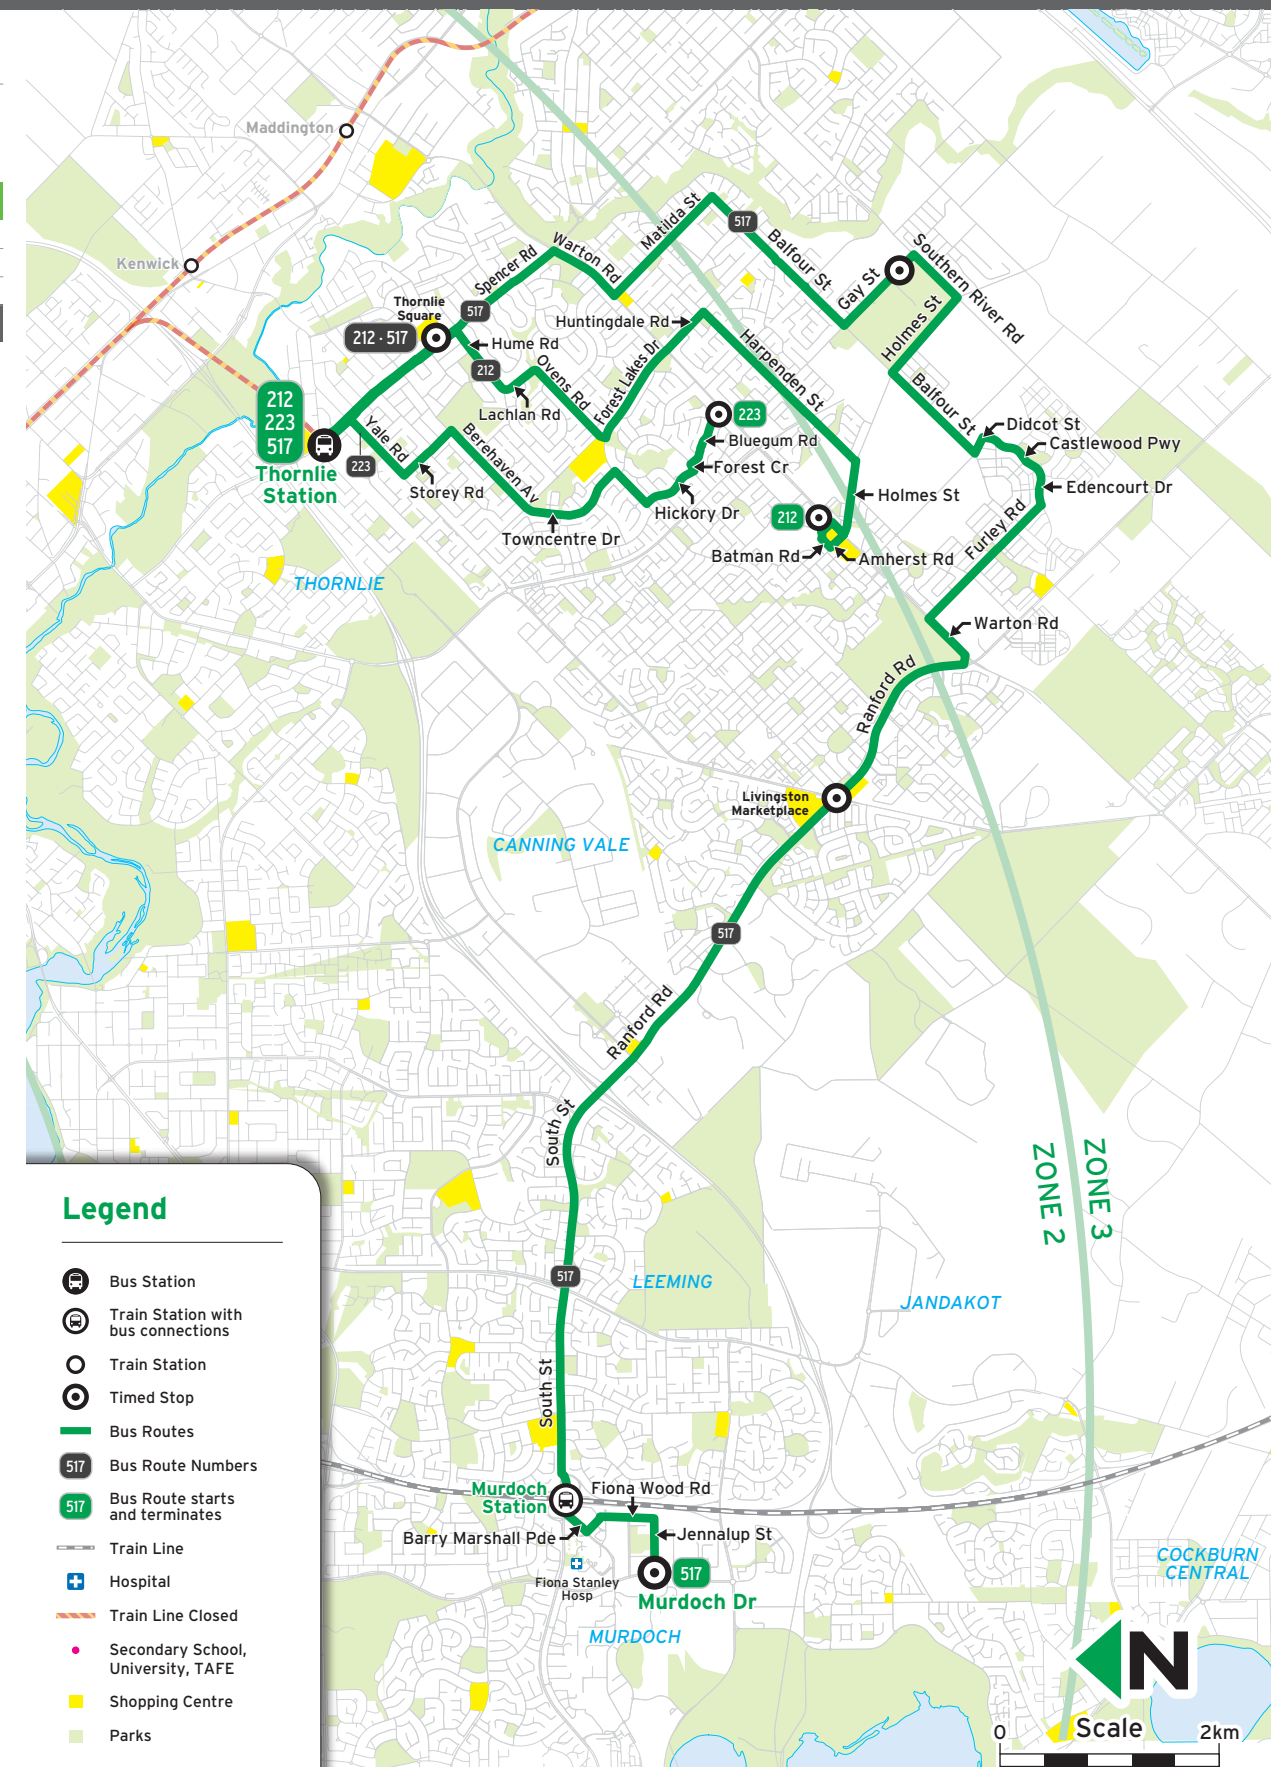

Timed Stops	23713 / Stand 7	10513	26637
Stop No.	Murdoch Stn	Livingston Marketplace	Gay St / Southern River Rd
Saturday			
am 517	-	7:05	7:14
517	-	7:43	7:54
517	-	8:43	8:54
517	-	9:43	9:54
517	-	10:43	10:54
517	-	11:43	11:54
pm 517	-	12:43	12:54
517	-	1:43	1:54
517	-	2:43	2:54
517	-	3:43	3:54
517 D	-	4:43	4:54
517 D	-	5:43	5:54
517 D	-	6:43	6:53
517 D	-	7:43	7:53
517 D	-	8:43	8:52
517 D	-	10:05	10:14

Legend
D Terminates on Gay St near Southern River Rd, Hungtingdale.
H Operates on school holidays only.
S Operates on school days only and deviates via Southern River College.

Route 517 - To Thornlie

Timed Stops	23713 / Stand 7	10513	26637
Stop No.	Murdoch Stn	Livingston Marketplace	Gay St / Southern River Rd
Sunday and Public Holidays			
am 517 D	8:43	8:53	9:10
517 D	9:43	9:53	10:10
517 D	10:43	10:53	11:10
517 D	11:43	11:53	12:10
pm 517 D	12:43	12:53	1:10
517 D	1:43	1:53	2:10
517 D	2:43	2:53	3:10
517 D	3:43	3:53	4:10
517 D	4:43	4:53	5:10
517 D	5:43	5:53	6:10
517 D	6:43	6:53	7:09

Legend
D Terminates on Gay St near Southern River Rd, Hungtingdale.

Route 223 - To Thornlie

Timed Stops	20782	22739 / Stand 1
Stop No.	Bluegum Rd / Warton Rd	Thornlie Stn
Monday to Friday		
am 223	7:00	7:13
223	7:30	7:43
223	8:01	8:15
No Saturday, Sunday and Public Holiday service		

Legend
D Terminates on Gay St near Southern River Rd, Hungtingdale.

Route 212, 223, 517 Map

Made easy

Plan your journey with the Transperth JourneyPlanner.

A TO B