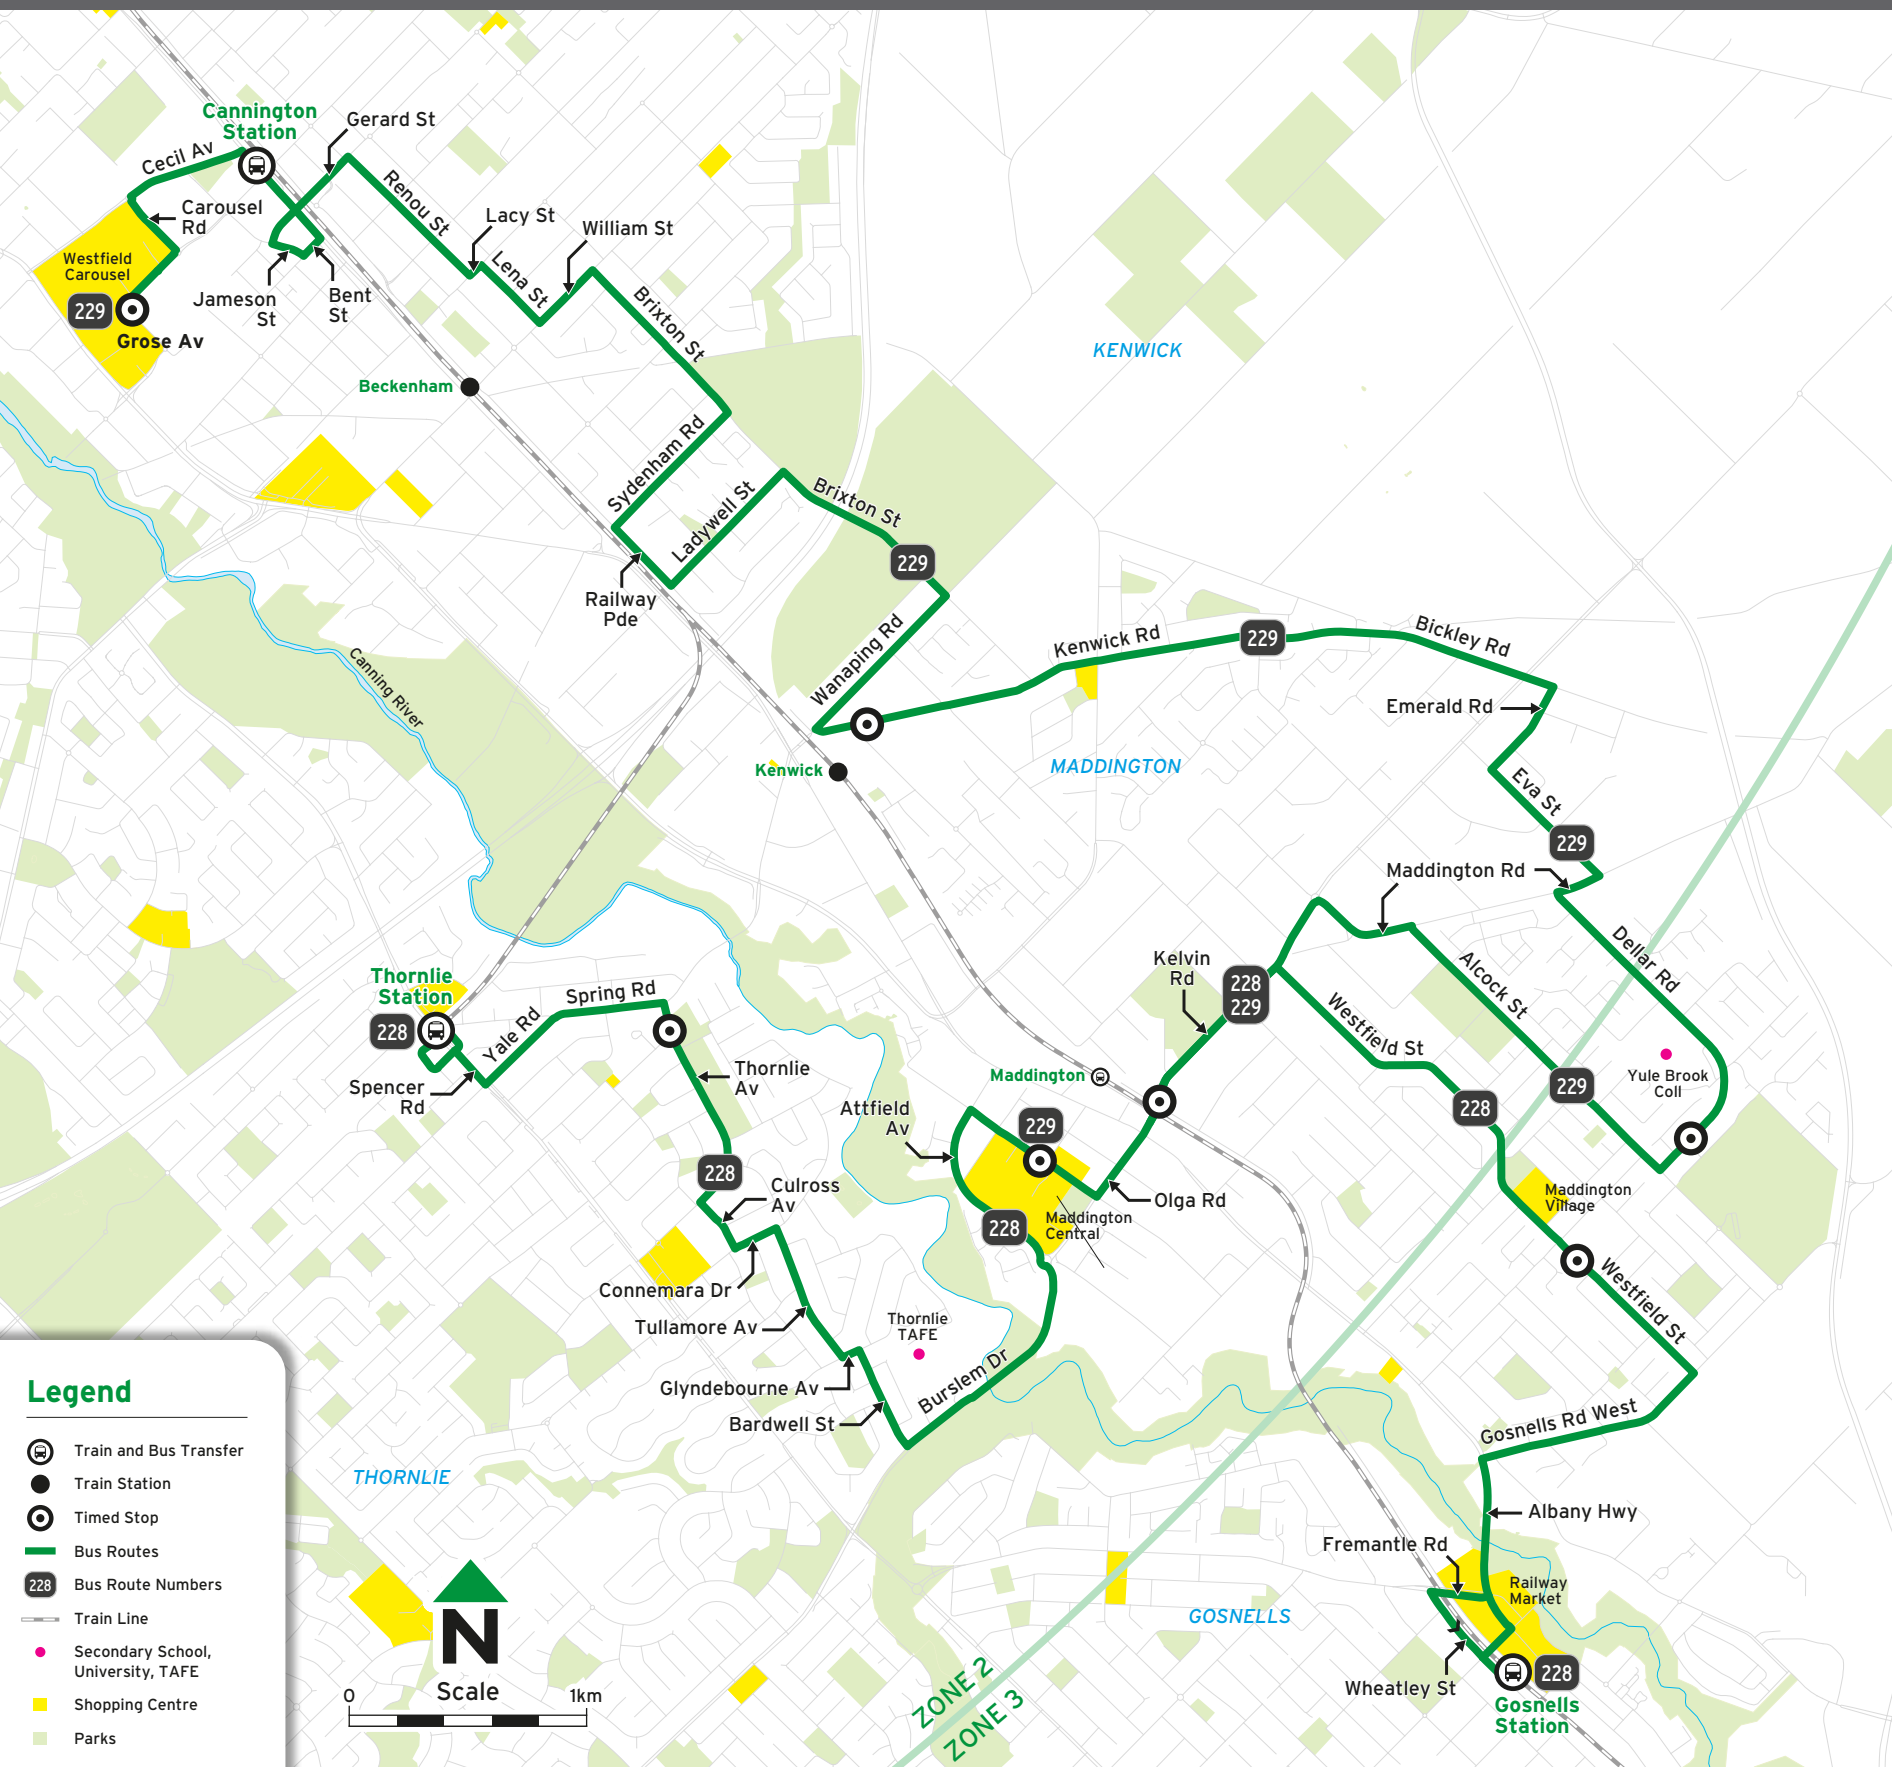

Saturday						
am 229	8:52	8:56	9:08	9:17	9:23	9:27
229	9:52	9:56	10:08	10:17	10:23	10:27
229	10:52	10:56	11:09	11:18	11:24	11:28
229	11:52	11:56	12:09	12:18	12:24	12:28
pm 229	12:52	12:56	1:09	1:18	1:24	1:28
229	1:52	1:56	2:09	2:18	2:24	2:28
229	2:51	2:56	3:09	3:18	3:24	3:28
229	3:51	3:56	4:09	4:18	4:24	4:28
229	4:51	4:56	5:09	5:18	5:24	5:28
229	5:51	5:54	6:07	6:16	6:22	6:26

No Sunday & Public Holiday service

Legend
229 A Terminates at Maddington Stn.
229 C Operates on school days only, deviating via Yule Brook College before terminating at Maddington Stn.
229 D Deviating via Yule Brook College on school days only.
229 H Operates on school holidays only.
229 S Operates on school days only, deviating via Yule Brook College.

Route 228, 229 Map

'appy days!

You can now check your SmartRider balance, usage history and Autoload amount on the Transperth app.