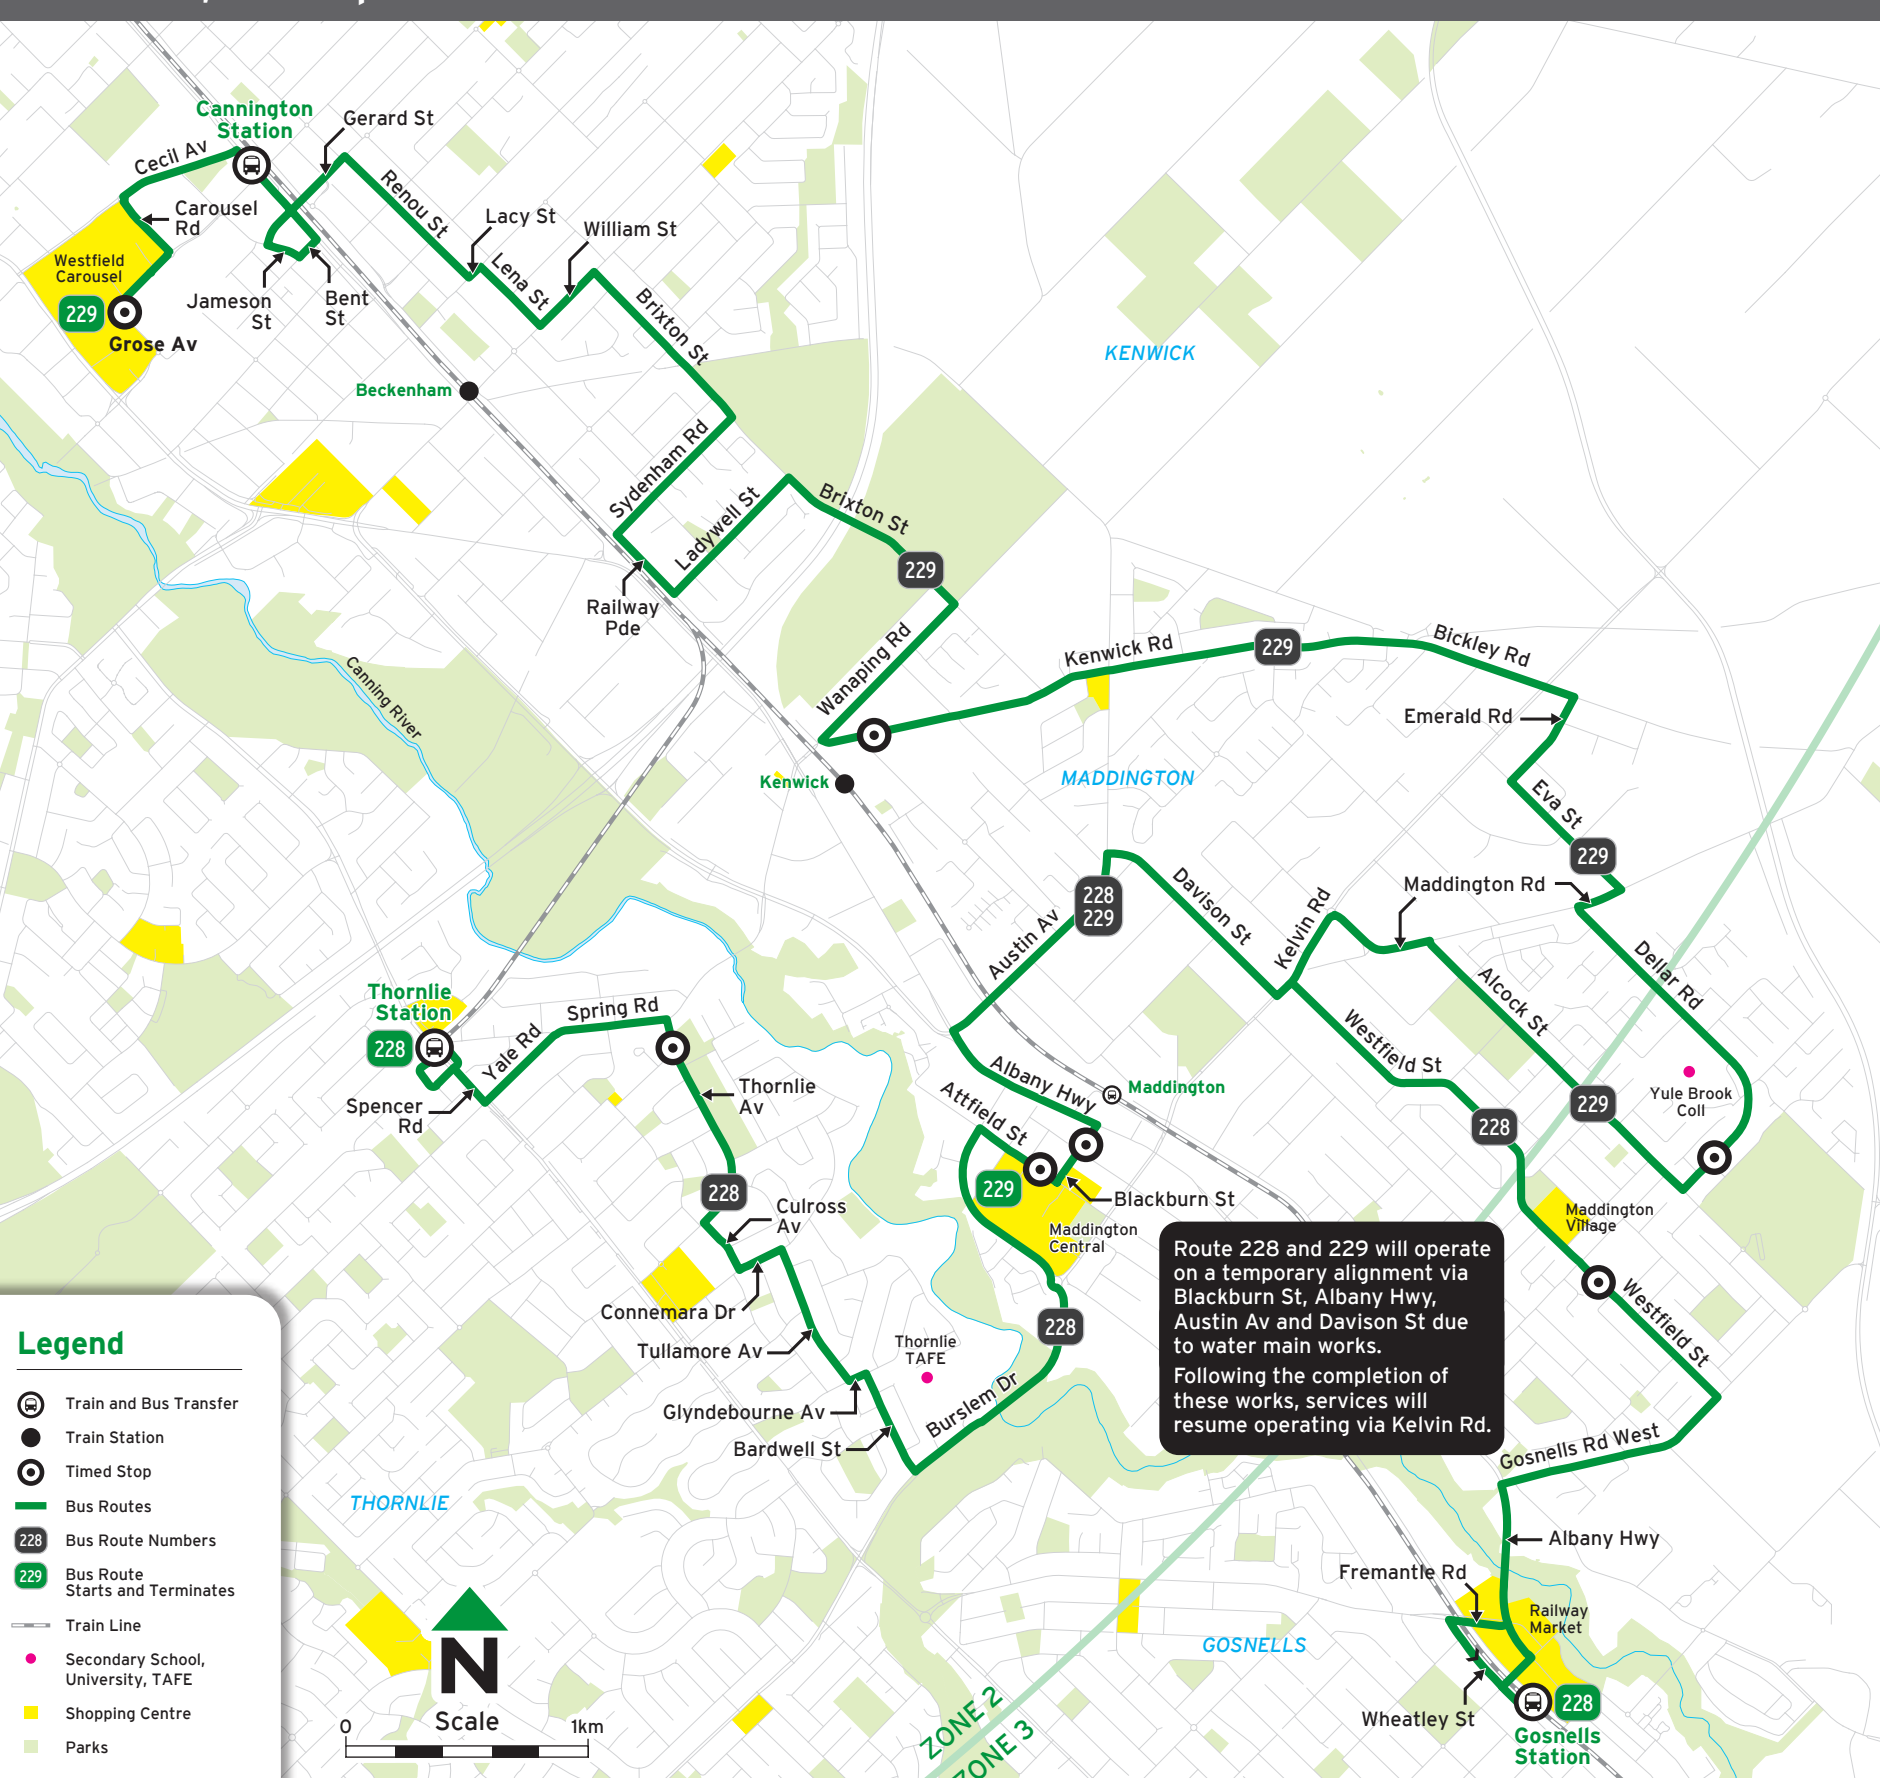

Saturday						
am 229	8:45	8:49	9:01	9:10	9:19	9:25
229	9:45	9:49	10:01	10:10	10:19	10:25
229	10:45	10:49	11:02	11:11	11:20	11:26
229	11:45	11:49	12:02	12:11	12:20	12:26
pm 229	12:45	12:49	1:02	1:11	1:20	1:26
229	1:45	1:49	2:02	2:11	2:20	2:26
229	2:45	2:50	3:03	3:12	3:21	3:27
229	3:45	3:50	4:03	4:12	4:21	4:27
229	4:45	4:50	5:03	5:12	5:21	5:27
229	5:47	5:50	6:03	6:12	6:21	6:27

No Sunday & Public Holiday service

Legend
A Operates on school days only and deviates via Yule Brook College.
D Terminates on Blackburn St after Albany Hwy in Maddington.
H Operates on school holidays only.
S Operates on school days only and deviates via Yule Brook College before terminating on Blackburn St after Albany Hwy in Maddington.

Route 228, 229 Map

'appy days!

You can now check your SmartRider balance, usage history and Autoload amount on the Transperth app.

GET IT ON Google Play | Download on the App Store