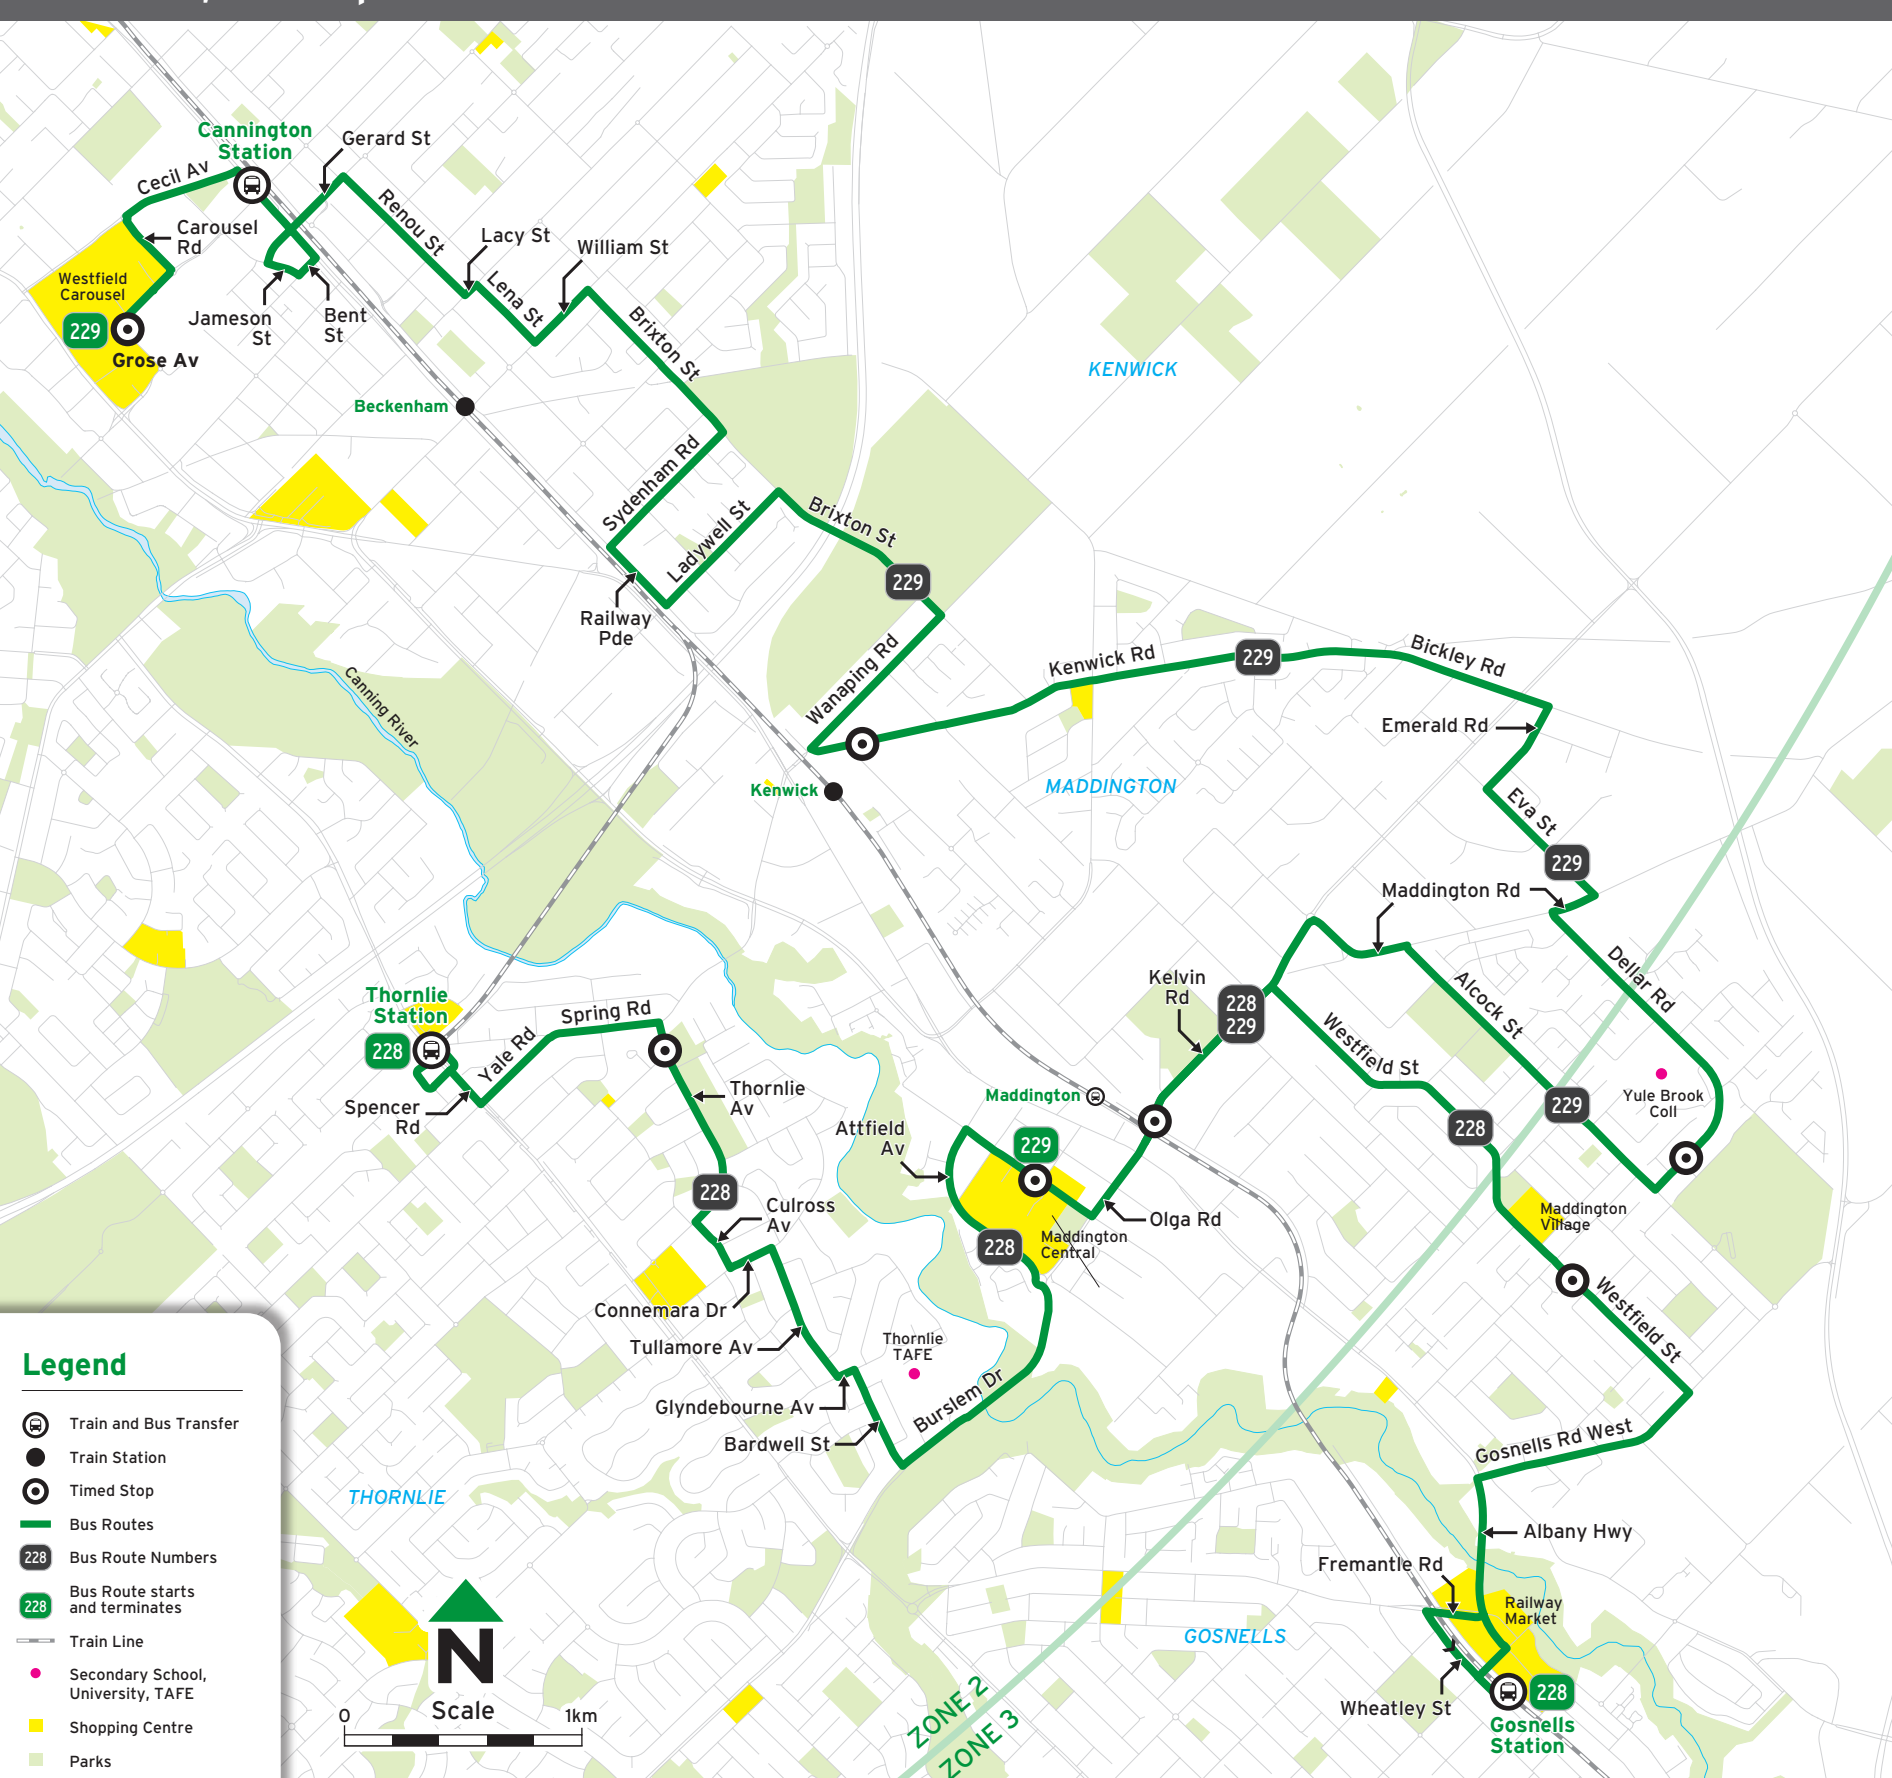

Saturday						
am 229	8:45	8:49	9:01	9:10	9:16	9:25
229	9:45	9:49	10:01	10:10	10:16	10:25
229	10:45	10:49	11:01	11:10	11:17	11:26
229	11:45	11:49	12:01	12:10	12:17	12:26
pm 229	12:45	12:49	1:01	1:10	1:17	1:26
229	1:45	1:49	2:01	2:10	2:17	2:26
229	2:45	2:49	3:01	3:10	3:17	3:26
229	3:45	3:49	4:01	4:10	4:17	4:26
229	4:45	4:49	5:01	5:10	5:17	5:26
229	5:47	5:50	6:02	6:11	6:18	6:27

No Sunday & Public Holiday service

Legend
A Operates on school days only and deviates via Yule Brook College.
C Deviates via Yule Brook College on school days only.
D Terminates at Maddington Stn.
H Operates on school holidays only.
S Operates on school days only and deviates via Yule Brook College and terminates at Maddington Stn.

Route 228, 229 Map

'appy days!

You can now check your SmartRider balance, usage history and Autoload amount on the Transperth app.