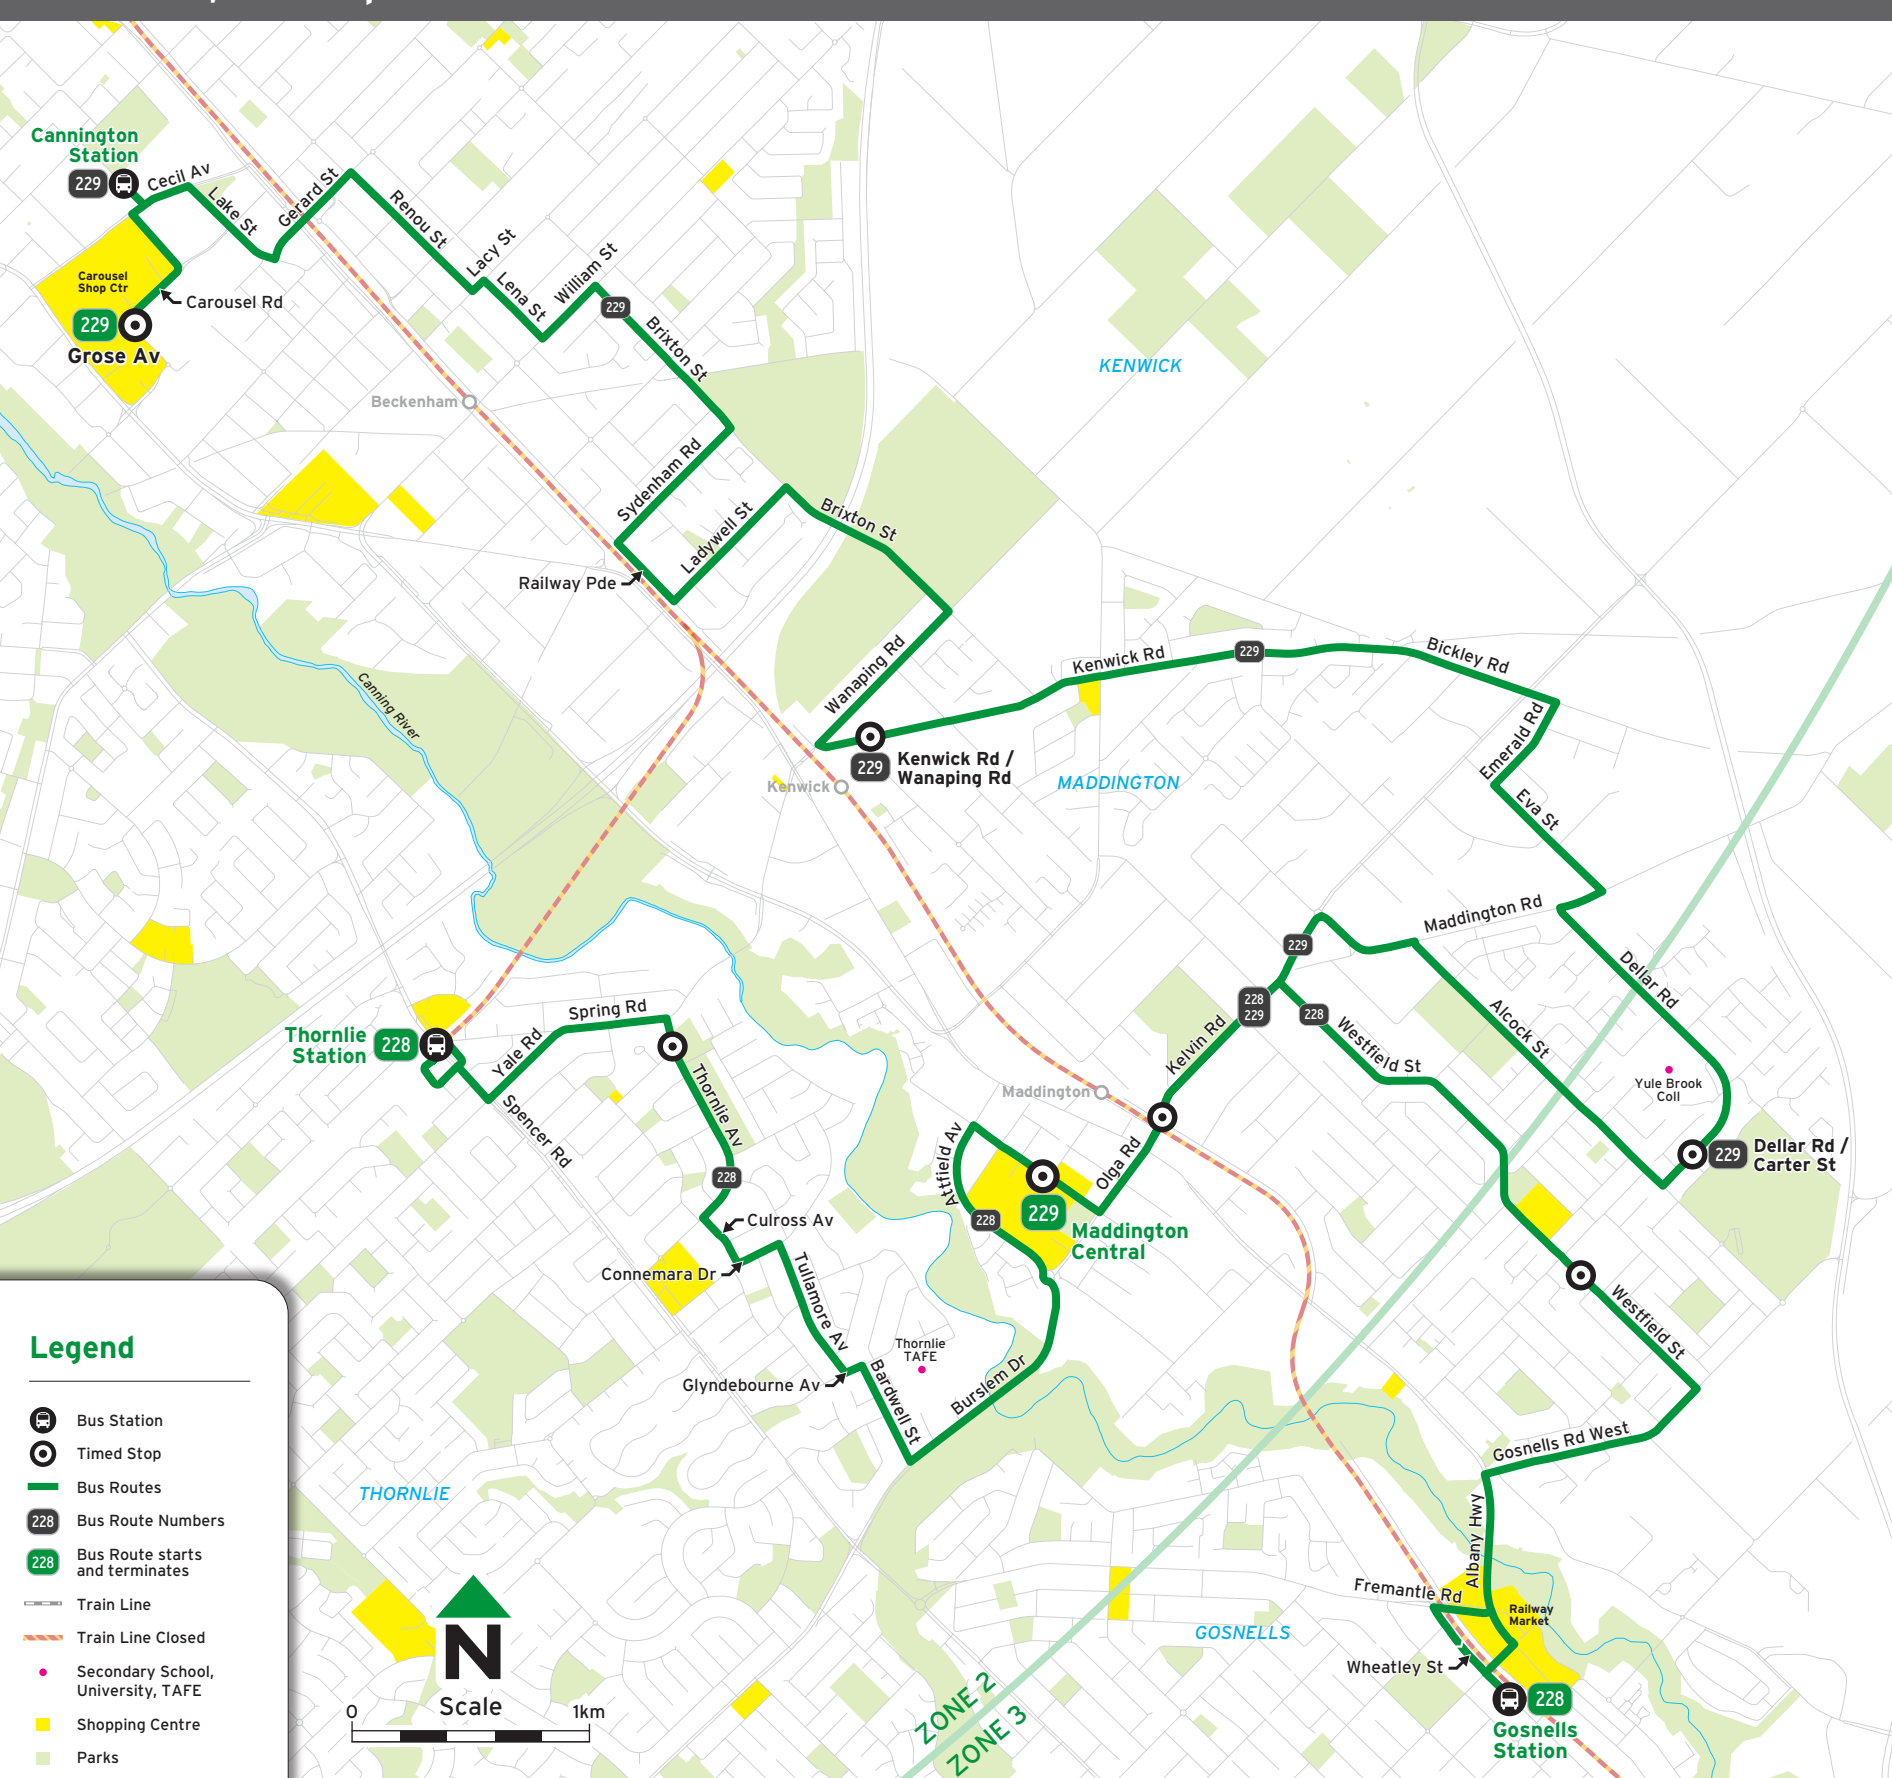

Saturday						
am 229	8:31	8:35	8:47	8:56	9:03	9:09
229	9:31	9:35	9:47	9:56	10:03	10:09
229	10:33	10:37	10:49	10:58	11:05	11:11
229	11:33	11:37	11:49	11:58	12:05	12:11
pm 229	12:33	12:37	12:49	12:58	1:05	1:11
229	1:33	1:37	1:49	1:58	2:05	2:11
229	2:33	2:37	2:49	2:58	3:05	3:11
229	3:33	3:37	3:49	3:58	4:05	4:12
229	4:33	4:37	4:50	5:00	5:07	5:14
229	5:43	5:47	6:00	6:10	6:16	6:21

No Sunday & Public Holiday service

Legend
A Operates on school days only and deviates via Yule Brook College.
D Terminates at Maddington Stn.
H Operates on school holidays only.
S Operates on school days only and deviates via Yule Brook College. Terminates at Maddington Stn.

Route 228, 229 Map

'appy days!

You can now check your SmartRider balance, usage history and Autoload amount on the Transperth app.

GET IT ON Google Play | Download on the App Store