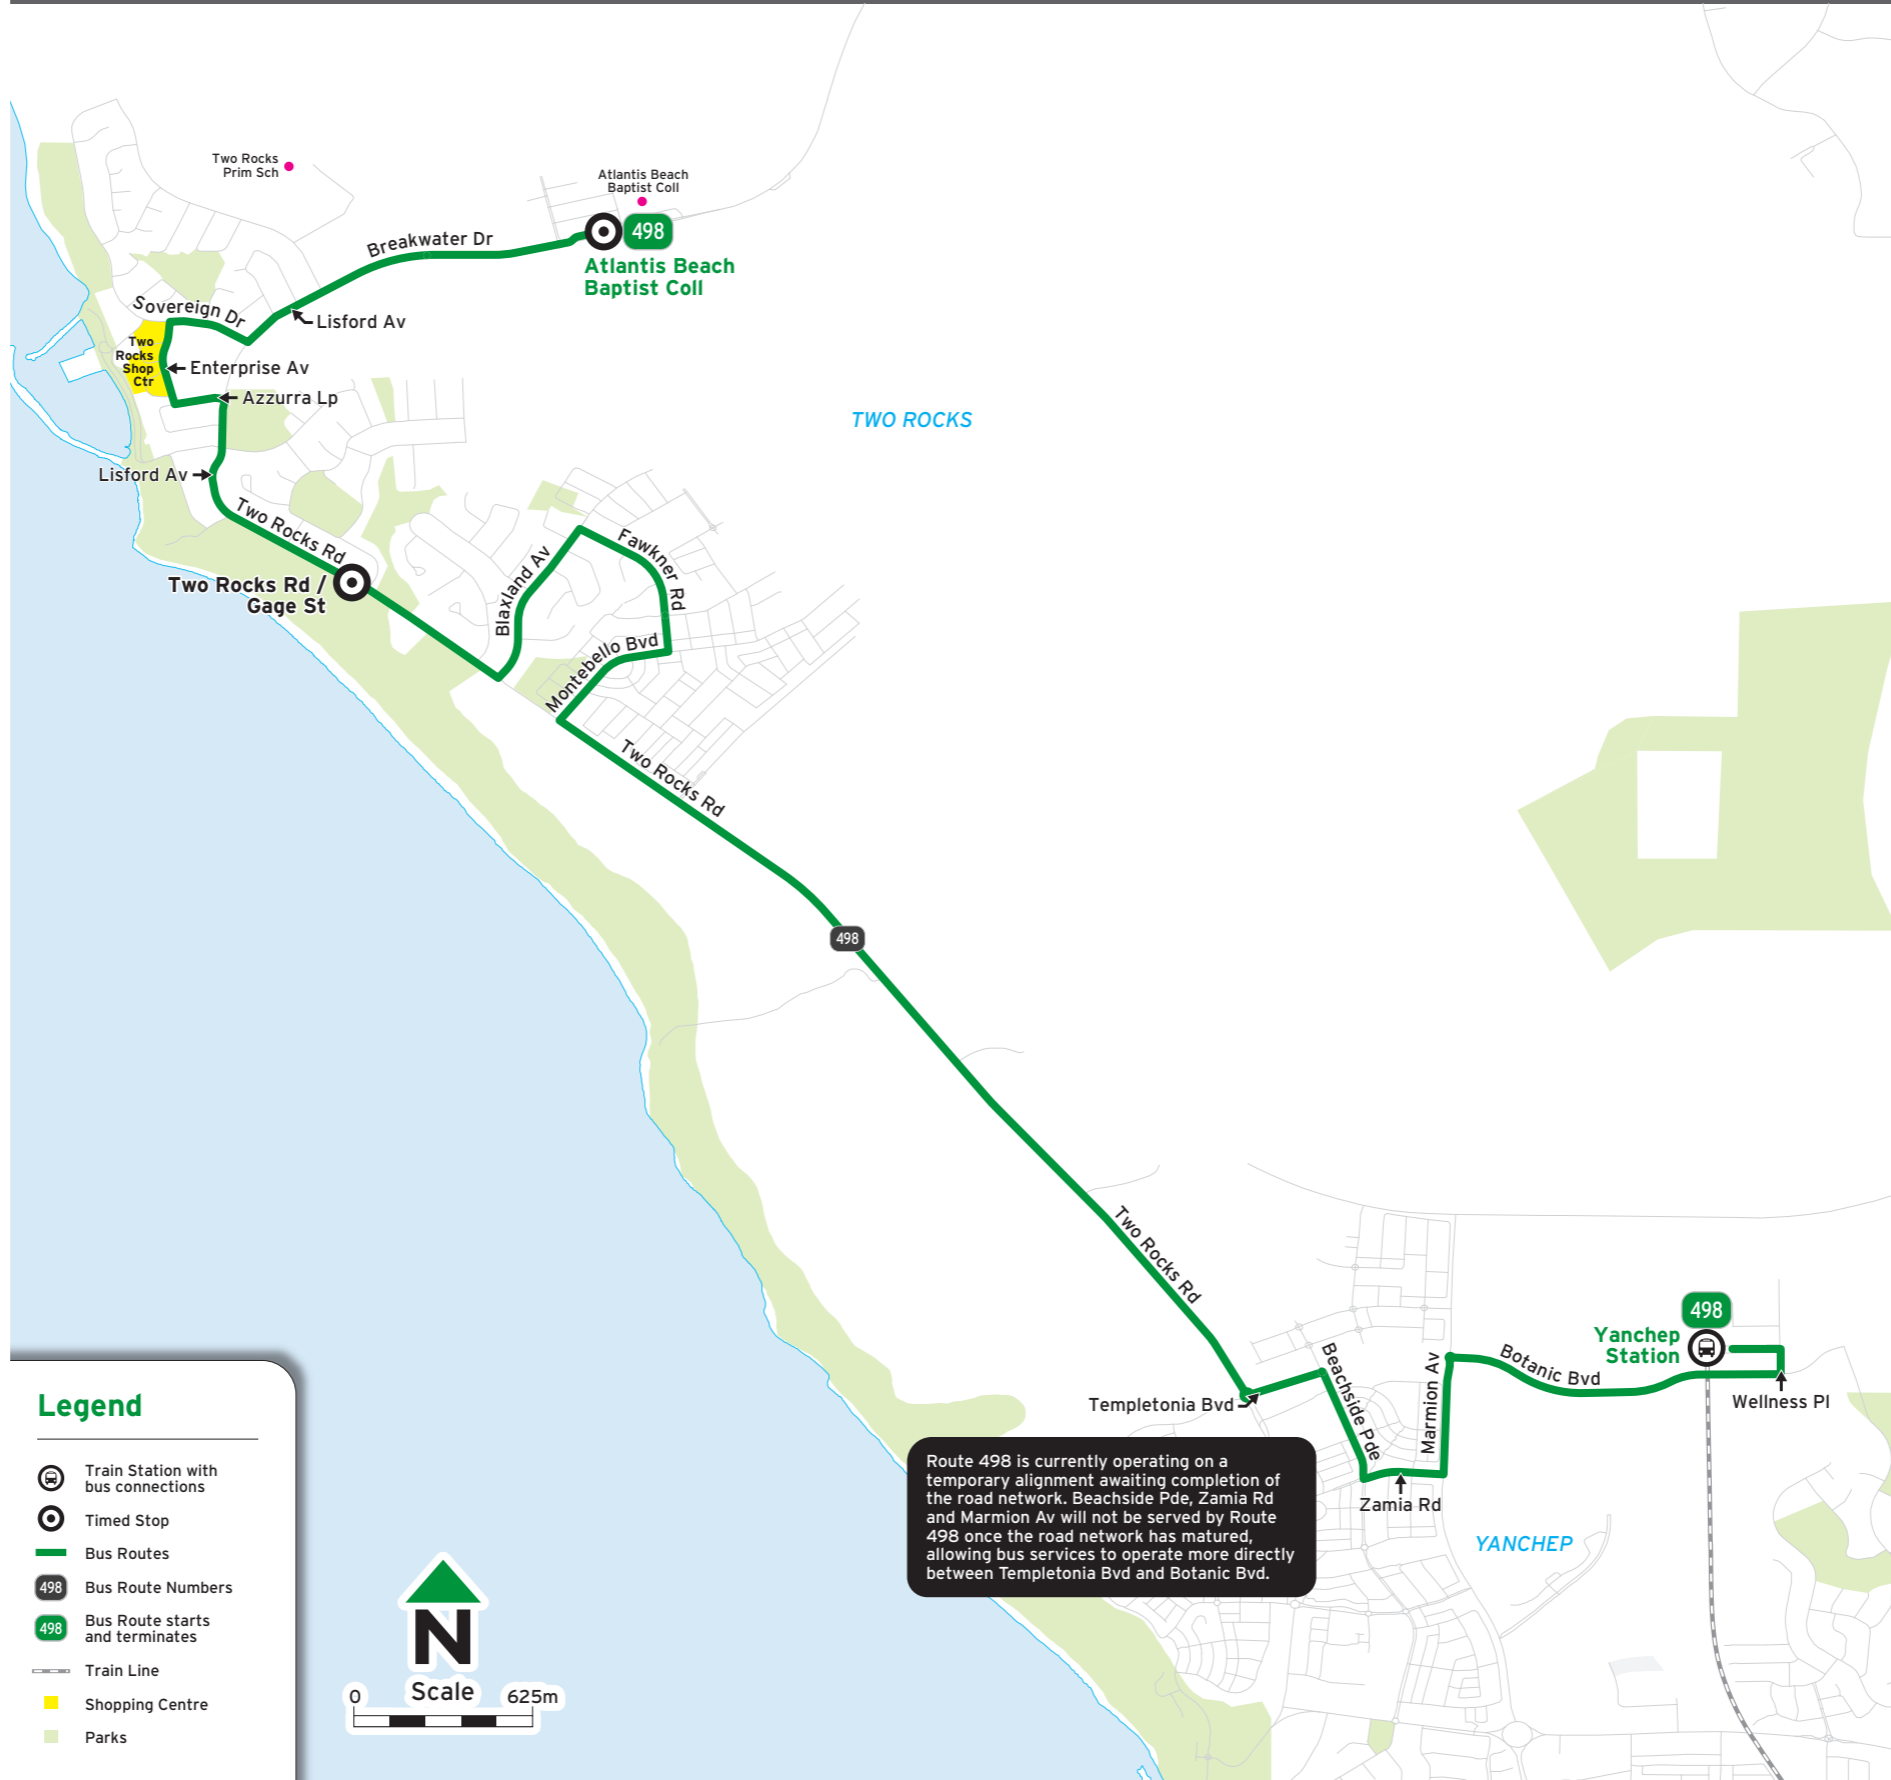

APPsolute must have

Plan a journey, track your bus, train or ferry, get alerts and more. Download our app today.

Legend

- Train Station with bus connections
- Timed Stop
- Bus Routes
- 498 Bus Route Numbers
- 498 Bus Route starts and terminates
- Train Line
- Shopping Centre
- Parks

Route 498 is currently operating on a temporary alignment awaiting completion of the road network. Beachside Pde, Zamia Rd and Marmion Av will not be served by Route 498 once the road network has matured, allowing bus services to operate more directly between Templetonia Bvd and Botanic Bvd.

Looking for more information?

Visit us online
transperth.wa.gov.au

Get the app
Download our free iPhone® or Android™ app to help you plan your journey.

Link to the Transperth app for Android™ and iPhone®

Call us
InfoLine on 13 62 13 (TIS 13 14 50)
Hearing or speech impaired?
Call via NRS on 133 677

Visit an InfoCentre at:

- Airport Central Station
- Elizabeth Quay Bus Station
- Perth Busport
- Perth Station
- Perth Underground Station