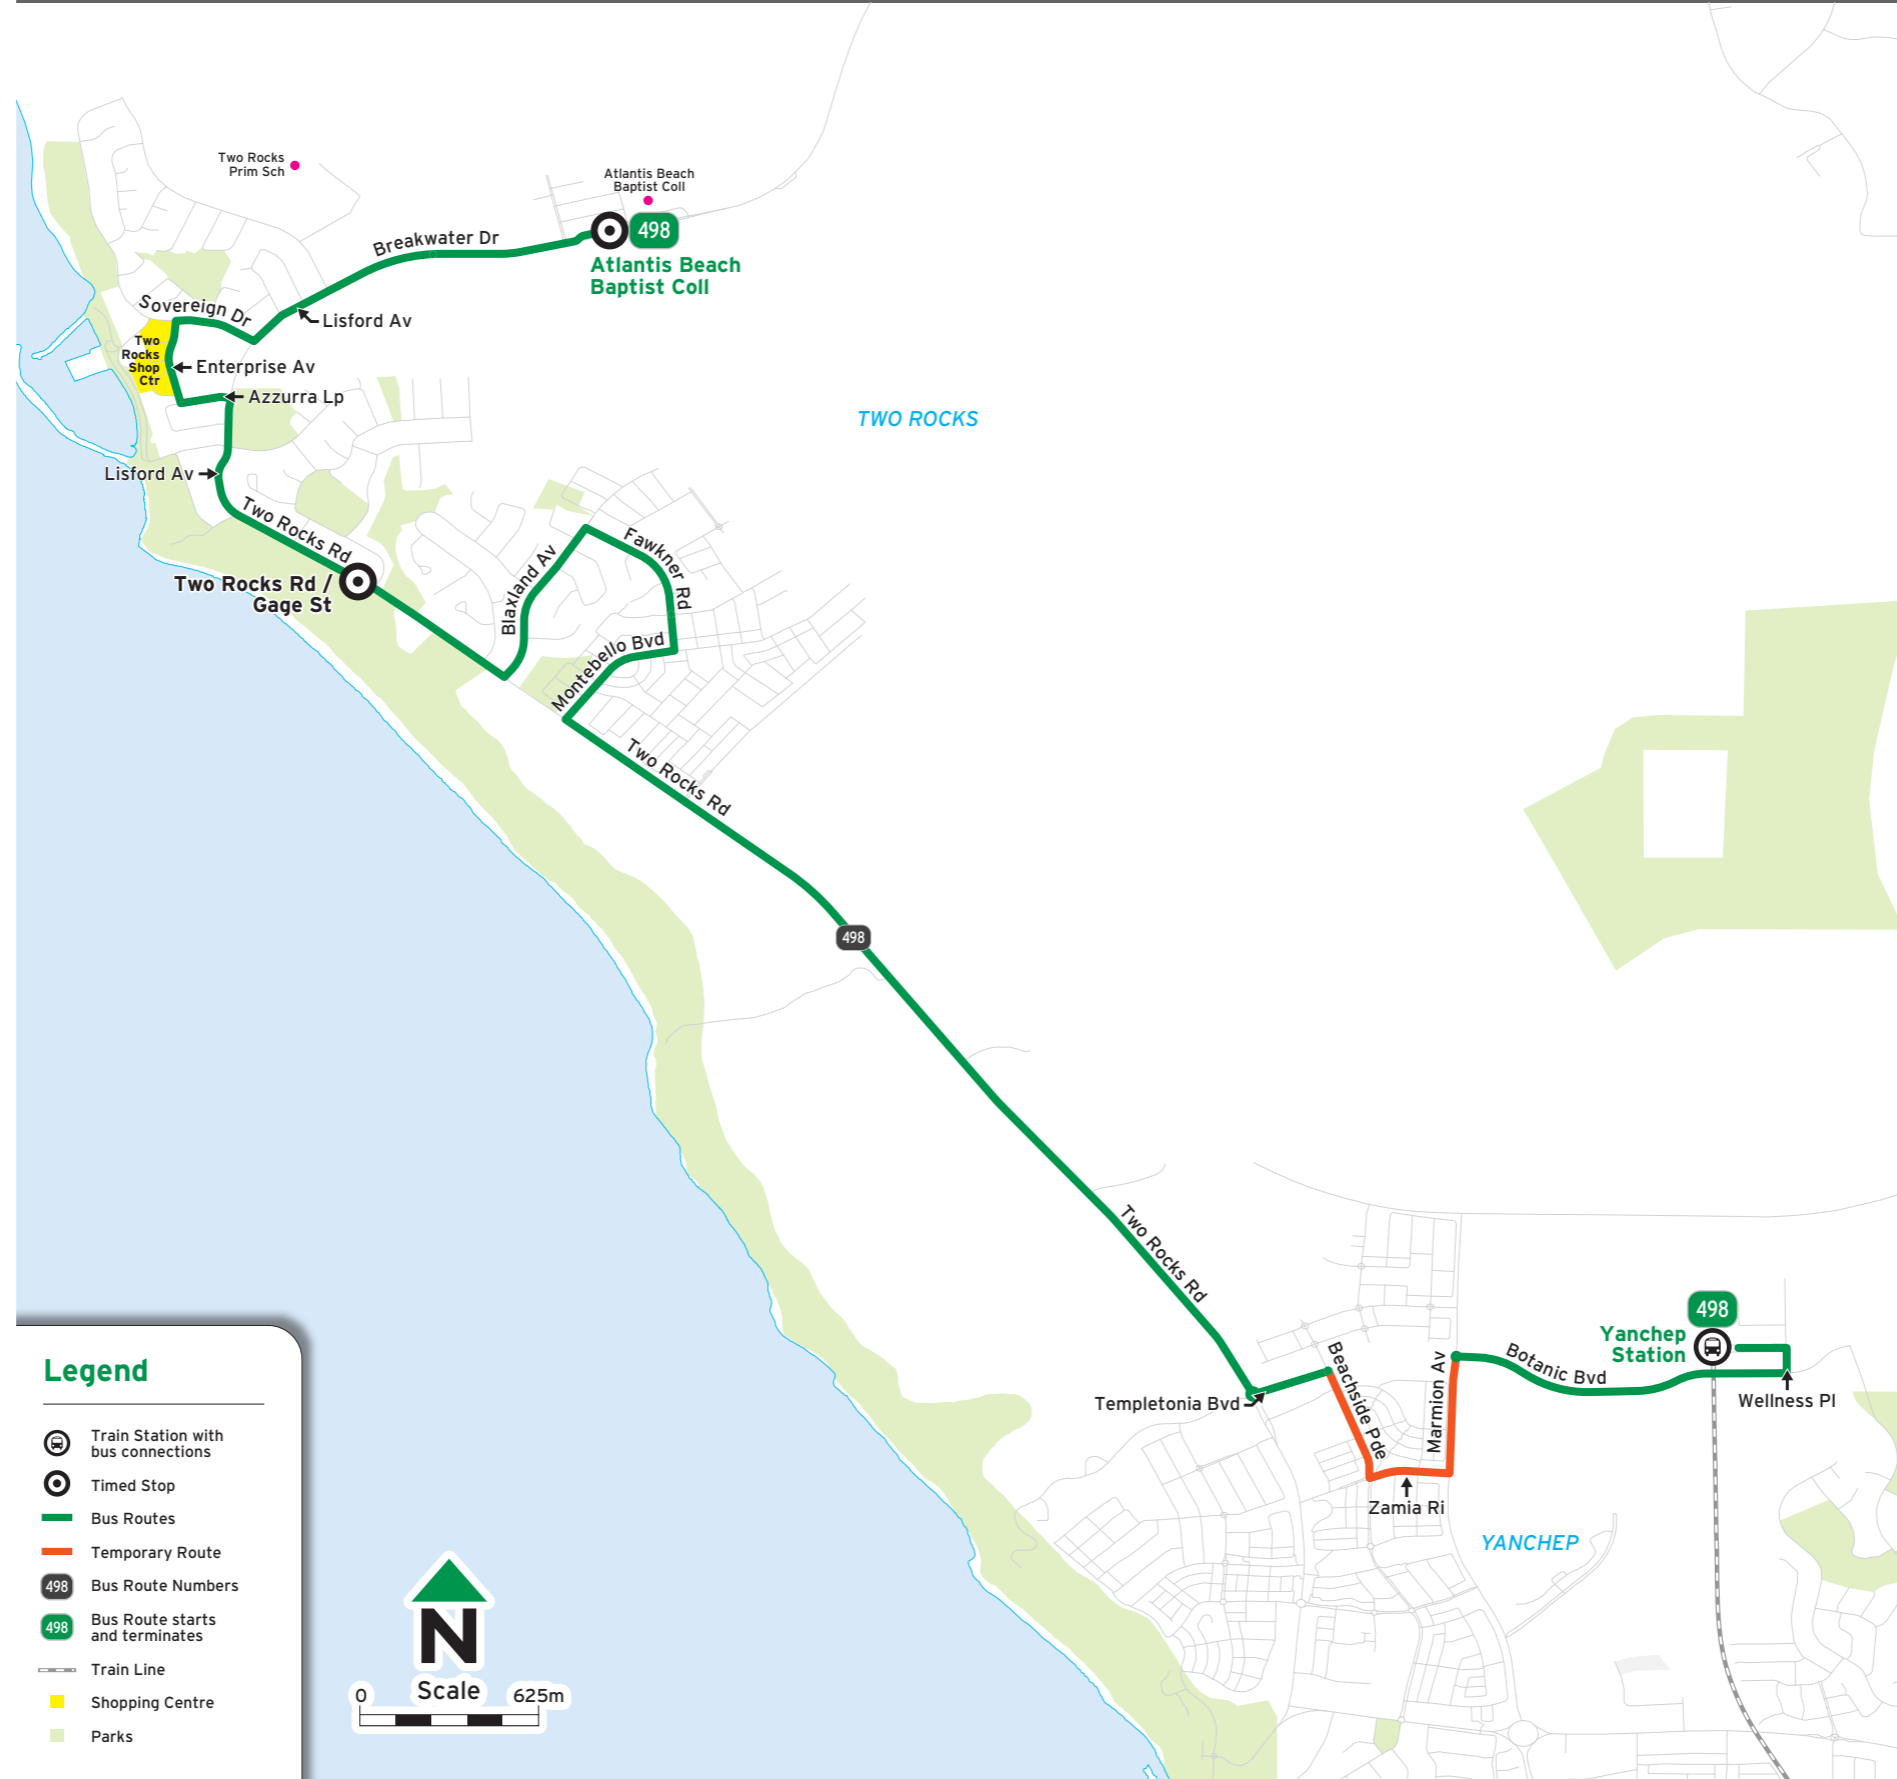

APPsolute must have

Plan a journey, track your bus, train or ferry, get alerts and more. Download our app today.

Legend

- Train Station with bus connections
- Timed Stop
- Bus Routes
- Temporary Route
- Bus Route Numbers
- Bus Route starts and terminates
- Train Line
- Shopping Centre
- Parks

Looking for more information?

Visit us online
transperth.wa.gov.au

Get the app
Download our free iPhone® or Android™ app to help you plan your journey.

Link to the Transperth app for Android™ and iPhone®

Call us
InfoLine on 13 62 13
(TIS 13 14 50)
Hearing or speech impaired?
Call via NRS on 133 677

Visit an InfoCentre at:

- Airport Central Station
- Elizabeth Quay Bus Station
- Perth Busport
- Perth Station
- Perth Underground Station