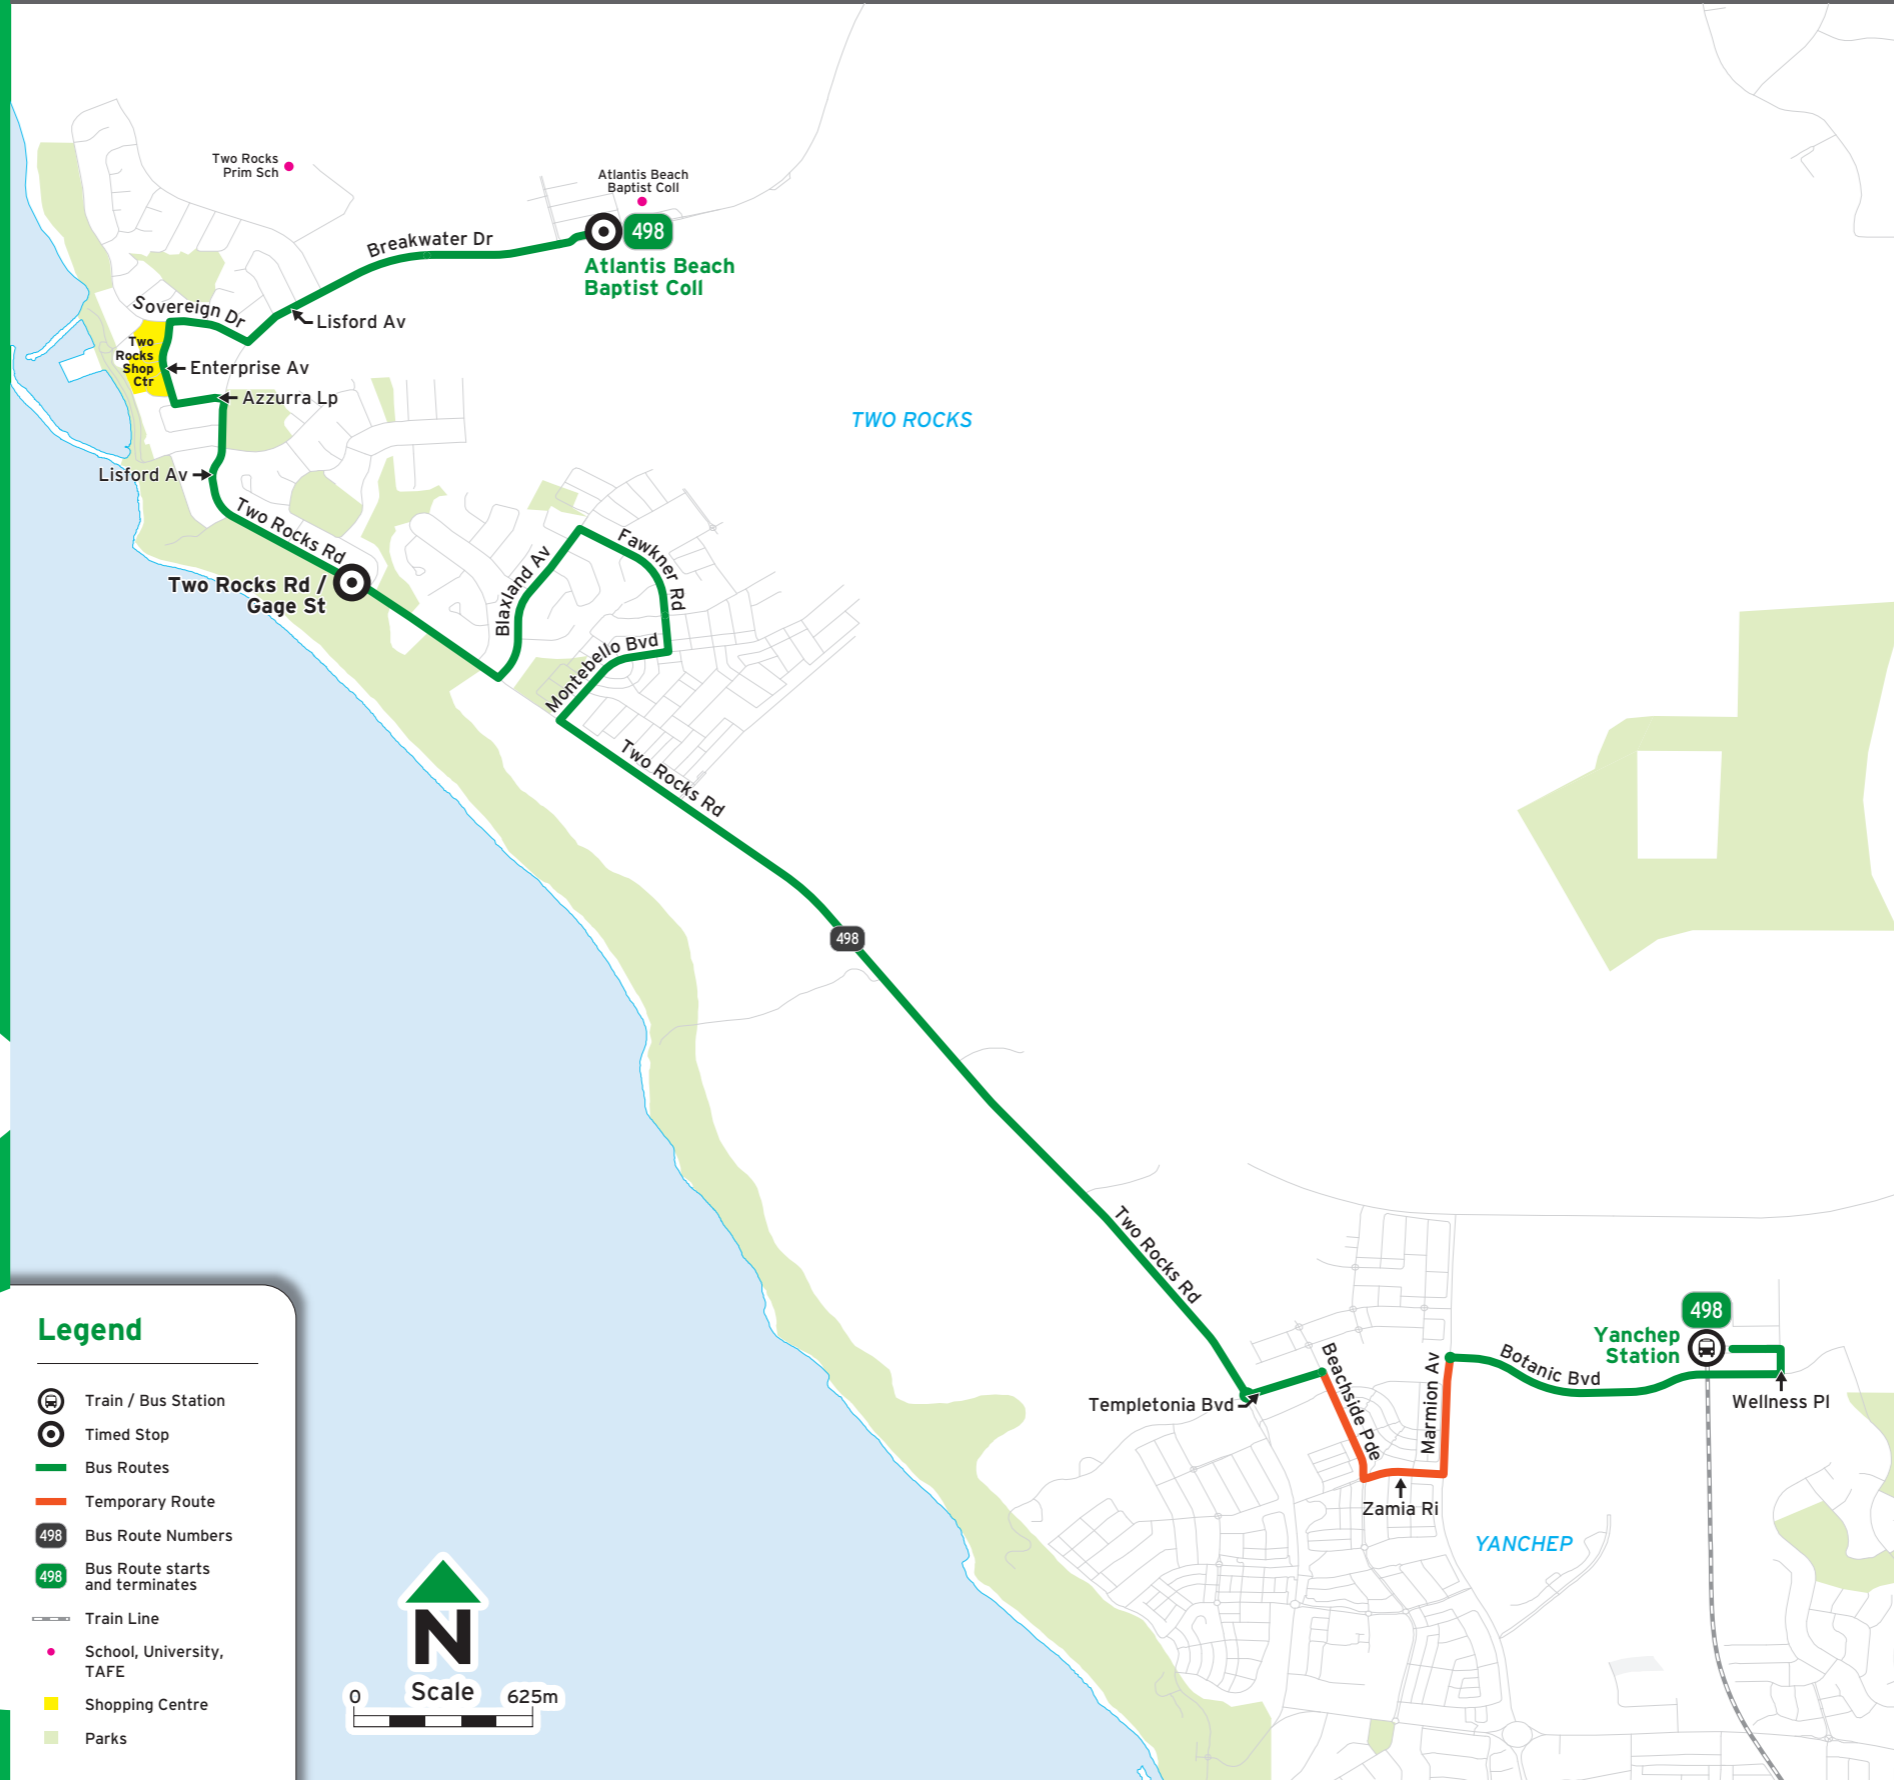

Tag on. Tag off.
Tag us.

View our platforms from our platforms, or anywhere else.

Legend

- Train / Bus Station
- Timed Stop
- Bus Routes
- Temporary Route
- Bus Route Numbers
- Bus Route starts and terminates
- Train Line
- School, University, TAFE
- Shopping Centre
- Parks

Looking for more information?

Visit us online
transperth.wa.gov.au

Get the app
Download our free iPhone® or Android™ app to help you plan your journey.

Link to the Transperth app for Android™ and iPhone®

Call us
InfoLine on 13 62 13 (TIS 13 14 50)
Hearing or speech impaired? Call via NRS on 133 677

Visit an InfoCentre at:

- Airport Central Station
- Elizabeth Quay Bus Station
- Perth Busport
- Perth Station
- Perth Underground Station