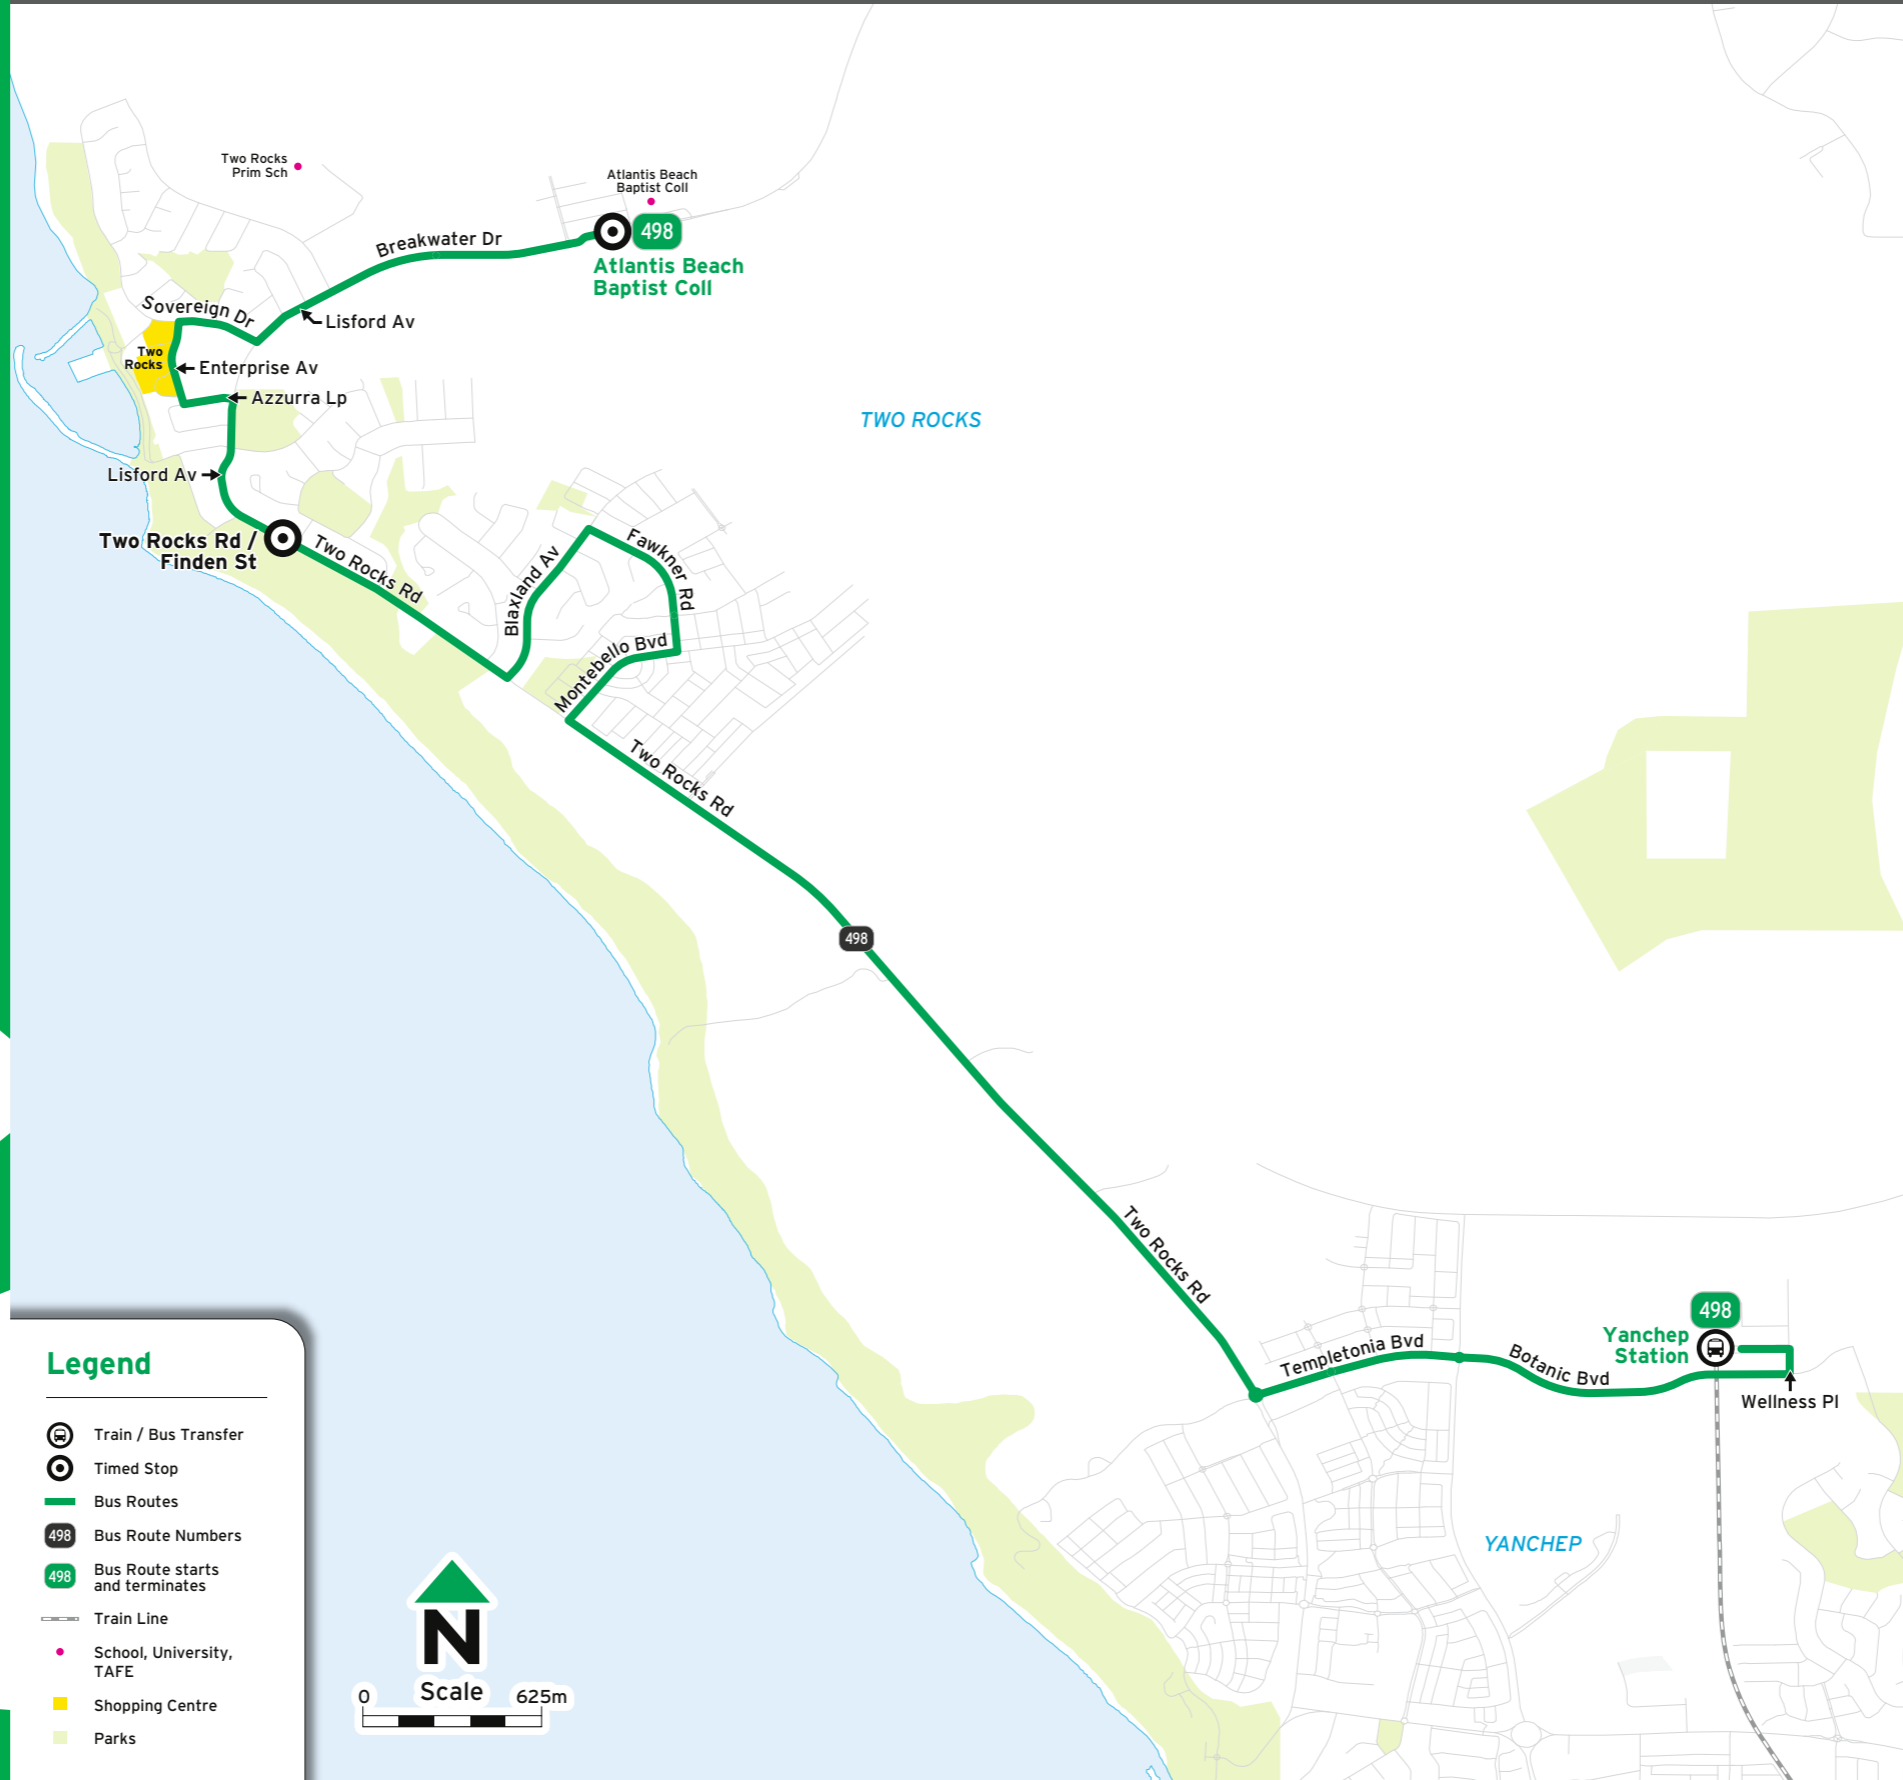

Ferry, train or bus, plan your journey with no fuss.

Get around Perth the easy way with the Transperth JourneyPlanner. Find it on the app or at transperth.wa.gov.au

Legend

- Train / Bus Transfer
- Timed Stop
- Bus Routes
- Bus Route Numbers
- Bus Route starts and terminates
- Train Line
- School, University, TAFE
- Shopping Centre
- Parks

Looking for more information?

Visit us online
transperth.wa.gov.au

Get the app
Download our free iPhone® or Android™ app to help you plan your journey.

Link to the Transperth app for Android™ and iPhone®

Call us
InfoLine on 13 62 13
(TIS 13 14 50)
Hearing or speech impaired?
Call via NRS on 133 677

Visit an InfoCentre at:

- Airport Central Station
- Elizabeth Quay Bus Station
- Perth Busport
- Perth Station
- Perth Underground Station