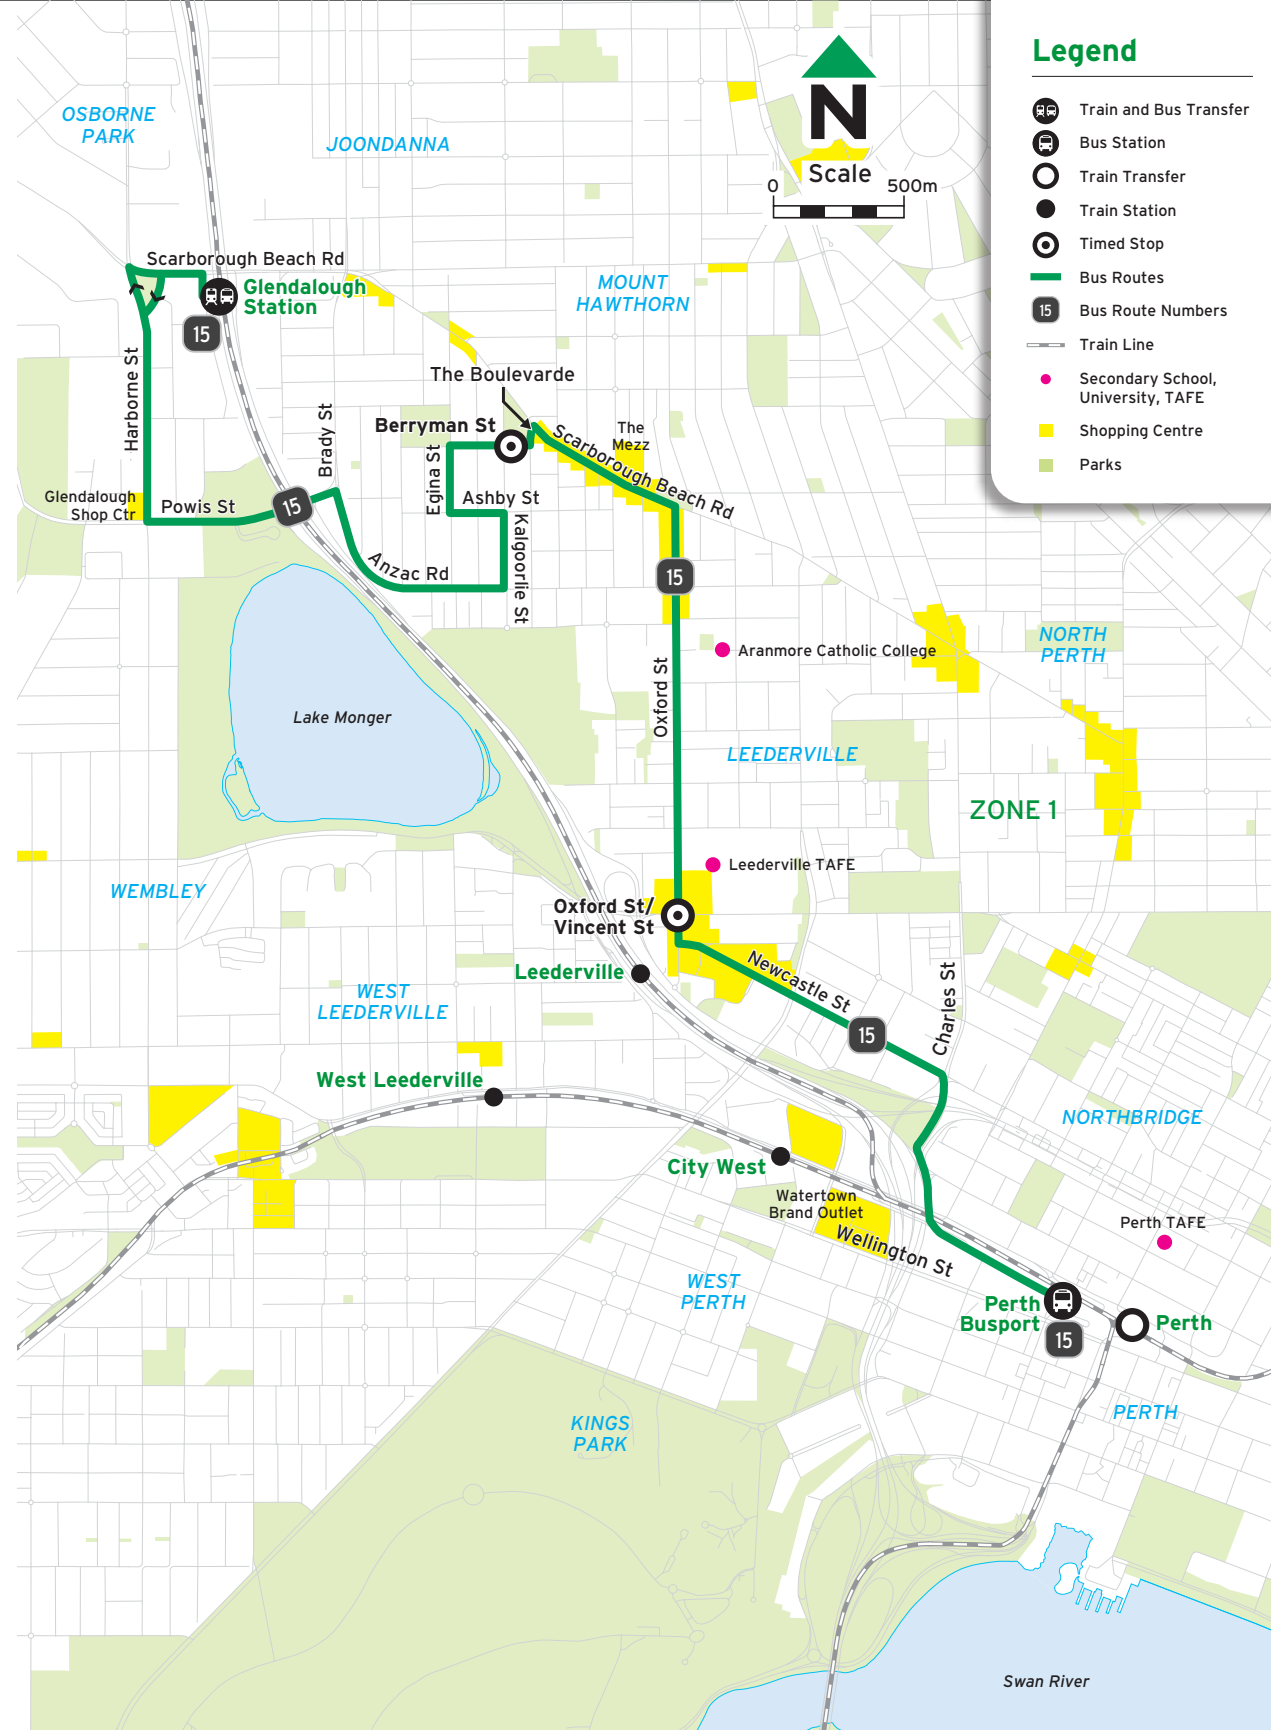

Timed Stops				
Stop No.	12980	12659	12676	
Route No.	Glendalough Stn	The Boulevard / Berryman St	Oxford St / Vincent St	Perth Busport

Saturday

am	15	7:00	7:08	7:13	7:21
	15	7:30	7:38	7:43	7:51
	15	8:00	8:08	8:13	8:21
	15	8:29	8:37	8:43	8:52
	15	8:59	9:07	9:13	9:22
	15	9:29	9:37	9:43	9:52
	15	9:58	10:06	10:13	10:23
	15	10:28	10:36	10:43	10:53
	15	10:58	11:06	11:13	11:23
	15	11:20	11:28	11:35	11:45
	15	11:50	11:58	12:05	12:15
	pm	15	12:20	12:28	12:35
	15	12:50	12:58	1:05	1:15
	15	1:20	1:28	1:35	1:44
	15	1:50	1:58	2:05	2:14
	15	2:20	2:28	2:35	2:44
	15	2:50	2:58	3:05	3:14
	15	3:20	3:28	3:35	3:44
	15	3:50	3:58	4:05	4:14
	15	4:20	4:28	4:35	4:44
	15	4:50	4:58	5:05	5:14
	15	5:20	5:28	5:35	5:44
	15	5:50	5:58	6:05	6:14
	15	6:20	6:28	6:35	6:44
	15	7:20	7:28	7:35	7:44
	15	8:20	8:28	8:33	8:42
	15	9:27	9:35	9:40	9:49
	15	10:27	10:35	10:40	10:49

Sunday and Public Holidays

am	15	8:31	8:39	8:45	8:53
	15	9:31	9:39	9:45	9:55
	15	10:31	10:39	10:45	10:55
	15	11:31	11:39	11:45	11:55
	pm	15	12:20	12:28	12:34
	15	1:20	1:28	1:34	1:42
	15	2:20	2:28	2:34	2:42
	15	3:20	3:28	3:34	3:42
	15	4:20	4:28	4:34	4:42
	15	5:20	5:28	5:34	5:42
	15	6:20	6:28	6:34	6:42

Legend

15 B Deviates via Leederville Gardens Retirement Estate.

Route No.	Location	Stand
15	Perth Busport Glendalough Stn	1 - 4 3

Looking for more information?

Visit us online
transperth.wa.gov.au

Get the app
Download our free iPhone® or Android™ app to help you plan your journey.

Call us
InfoLine on 13 62 13
(TIS 13 14 50)

Hearing or speech impaired?
Call via NRS on 133 677

Visit an InfoCentre at:

- Elizabeth Quay Bus Station
- Perth Busport
- Perth Station
- Perth Underground Station