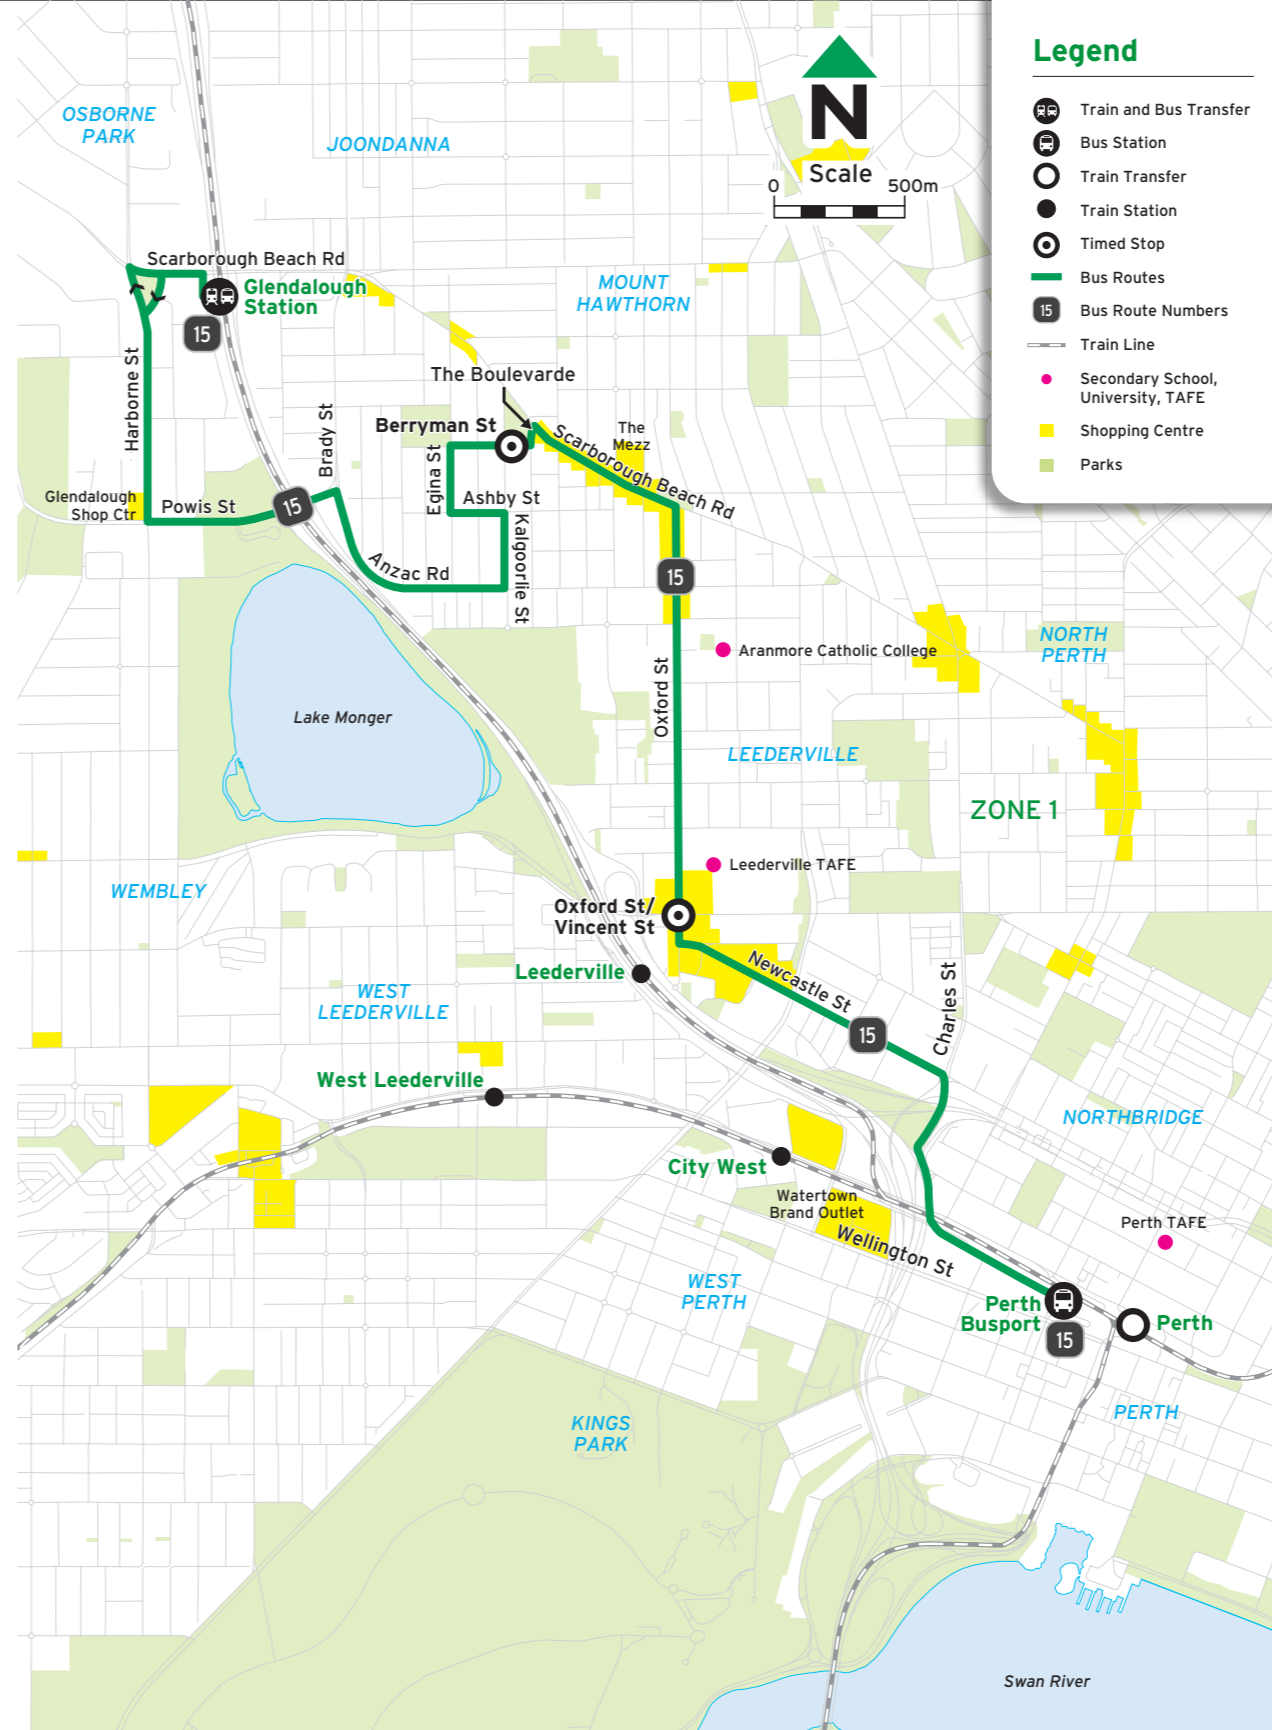

Timed Stops				
Stop No.	12980	12659	12676	
Route No.	Glendalough Stn	The Boulevard / Berryman St	Oxford St / Vincent St	Perth Busport

Saturday

am	15	7:00	7:08	7:13	7:21
	15	7:30	7:38	7:43	7:51
	15	8:00	8:08	8:13	8:21
	15	8:29	8:37	8:43	8:52
	15	8:59	9:07	9:13	9:22
	15	9:29	9:37	9:43	9:52
	15	9:58	10:06	10:13	10:23
	15	10:28	10:36	10:43	10:53
	15	10:58	11:06	11:13	11:23
	15	11:20	11:28	11:35	11:45
	15	11:50	11:58	12:05	12:15
	pm	15	12:20	12:28	12:35
	15	12:50	12:58	1:05	1:15
	15	1:20	1:28	1:35	1:44
	15	1:50	1:58	2:05	2:14
	15	2:20	2:28	2:35	2:44
	15	2:50	2:58	3:05	3:14
	15	3:20	3:28	3:35	3:44
	15	3:50	3:58	4:05	4:14
	15	4:20	4:28	4:35	4:44
	15	4:50	4:58	5:05	5:14
	15	5:20	5:28	5:35	5:44
	15	5:50	5:58	6:05	6:14
	15	6:20	6:28	6:35	6:44
	15	7:20	7:28	7:35	7:44
	15	8:20	8:28	8:33	8:42
	15	9:27	9:35	9:40	9:49
	15	10:27	10:35	10:40	10:49

Sunday and Public Holidays

am	15	8:31	8:39	8:45	8:53
	15	9:31	9:39	9:45	9:55
	15	10:31	10:39	10:45	10:55
	15	11:31	11:39	11:45	11:55
	pm	15	12:20	12:28	12:34
	15	1:20	1:28	1:34	1:42
	15	2:20	2:28	2:34	2:42
	15	3:20	3:28	3:34	3:42
	15	4:20	4:28	4:34	4:42
	15	5:20	5:28	5:34	5:42
	15	6:20	6:28	6:34	6:42

Legend

15 B Deviates via Leederville Gardens Retirement Estate.

Route No.	Location	Stand
15	Perth Busport Glendalough Stn	Zone B 3

Looking for more information?

Visit us online
transperth.wa.gov.au

Get the app
Download our free iPhone® or Android™ app to help you plan your journey.

Call us
InfoLine on 13 62 13
(TIS 13 14 50)

Hearing or speech impaired?
Call via NRS on 133 677

Visit an InfoCentre at:

- Elizabeth Quay Bus Station
- Perth Busport
- Perth Station
- Perth Underground Station