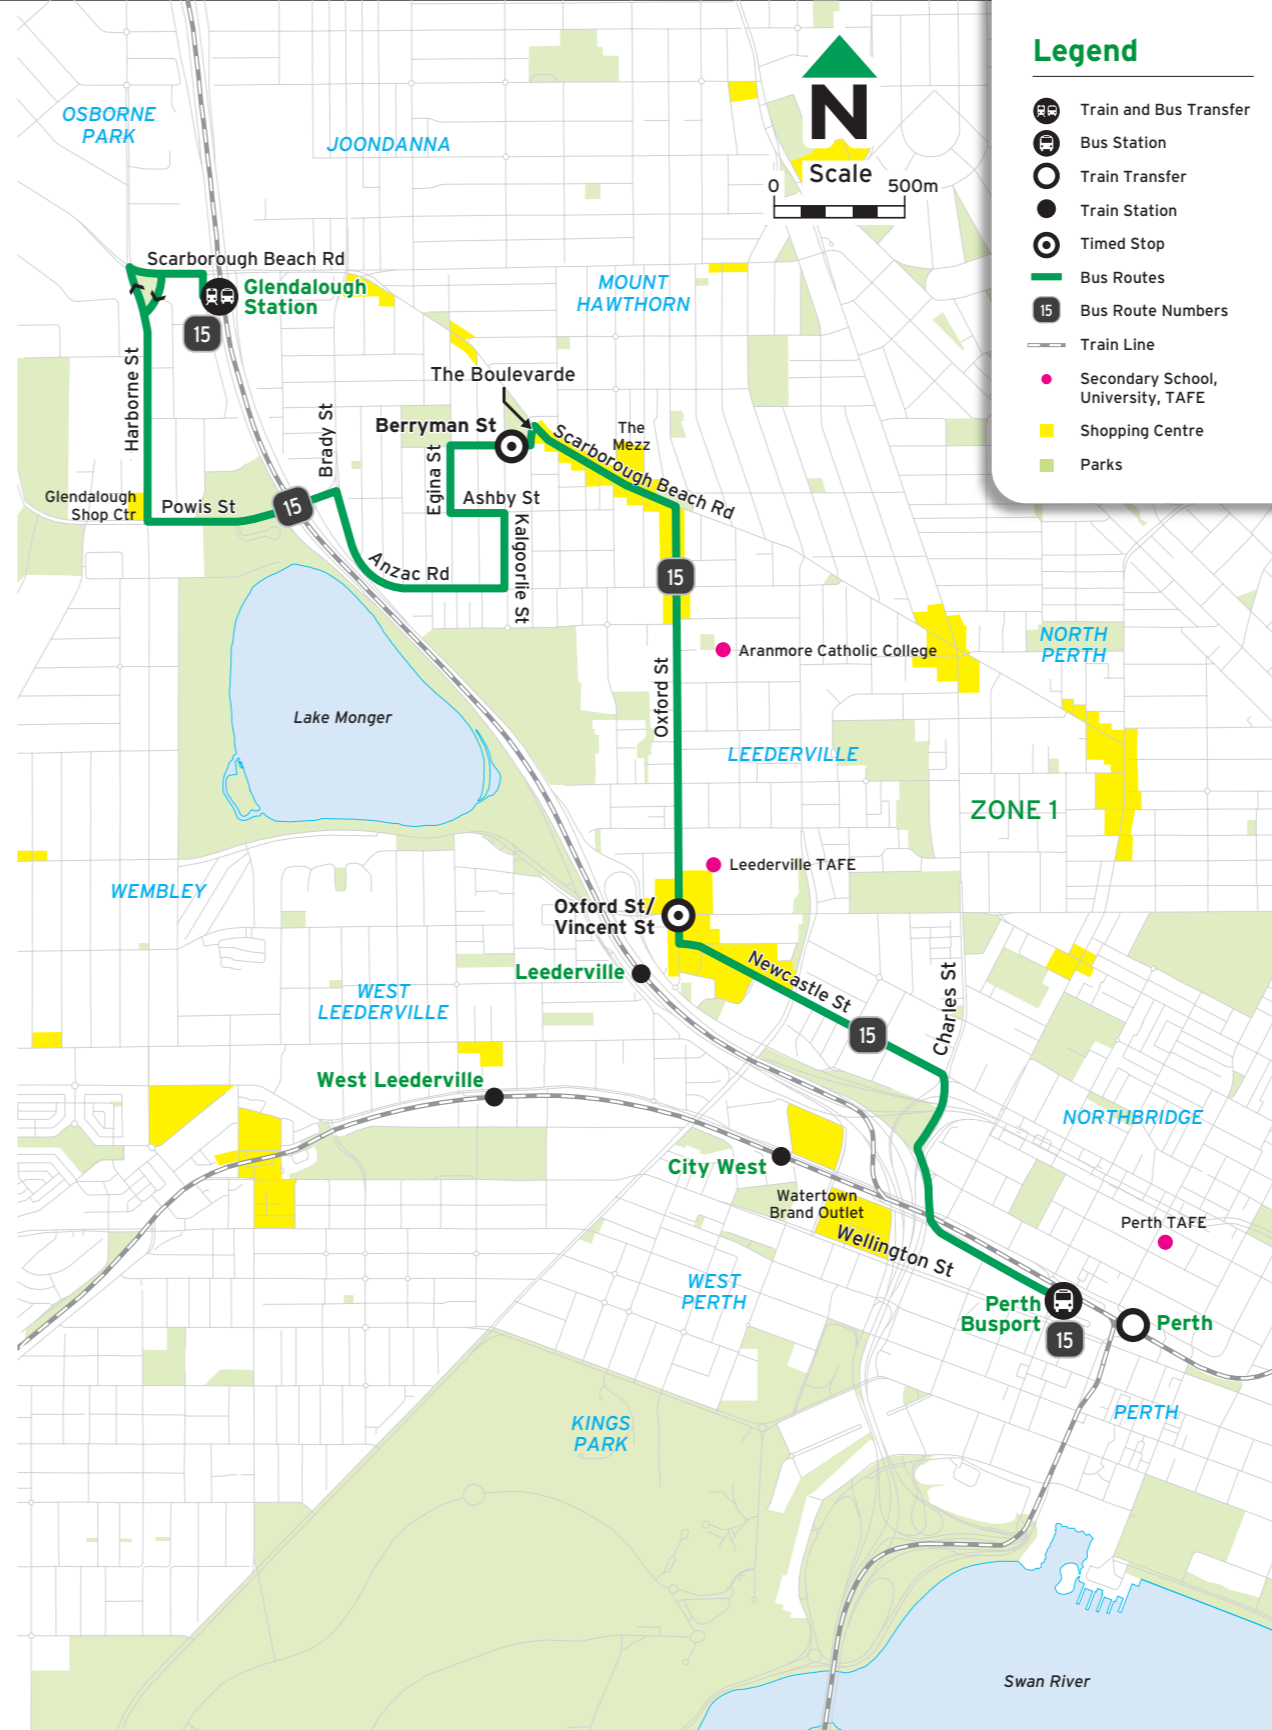

Timed Stops				
Stop No.	12980	12659	12676	
Route No.	Glendalough Stn	The Boulevard / Berryman St	Oxford St / Vincent St	Perth Busport

Saturday

am	15	7:00	7:07	7:12	7:21
	15	7:30	7:37	7:42	7:51
	15	8:00	8:07	8:12	8:22
	15	8:29	8:37	8:43	8:53
	15	8:59	9:07	9:13	9:23
	15	9:29	9:37	9:43	9:53
	15	9:58	10:06	10:13	10:23
	15	10:28	10:36	10:43	10:54
	15	10:58	11:06	11:13	11:24
	15	11:19	11:27	11:34	11:45
	15	11:49	11:57	12:04	12:16
	pm	15	12:19	12:27	12:34
	15	12:49	12:57	1:04	1:15
	15	1:19	1:27	1:34	1:45
	15	1:49	1:57	2:04	2:15
	15	2:19	2:27	2:34	2:44
	15	2:49	2:57	3:04	3:14
	15	3:19	3:27	3:34	3:44
	15	3:49	3:57	4:04	4:14
	15	4:19	4:27	4:34	4:44
	15	4:49	4:57	5:04	5:14
	15	5:19	5:27	5:33	5:43
	15	5:49	5:57	6:03	6:13
	15	6:19	6:27	6:33	6:43
	15	7:19	7:27	7:33	7:43
	15	8:19	8:27	8:32	8:42
	15	9:26	9:34	9:39	9:49
	15	10:26	10:34	10:39	10:49

Sunday and Public Holidays

am	15	8:29	8:37	8:42	8:51
	15	9:29	9:37	9:42	9:51
	15	10:29	10:37	10:43	10:53
	15	11:29	11:37	11:43	11:53
	pm	15	12:19	12:27	12:33
	15	1:19	1:27	1:33	1:43
	15	2:19	2:27	2:32	2:42
	15	3:19	3:27	3:32	3:42
	15	4:19	4:27	4:32	4:42
	15	5:19	5:27	5:32	5:42
	15	6:19	6:27	6:32	6:41

Legend

15 B Deviates via Leederville Gardens Retirement Estate.

Legend

- Train and Bus Transfer
- Bus Station
- Train Transfer
- Train Station
- Timed Stop
- Bus Routes
- Bus Route Numbers
- Train Line
- Secondary School, University, TAFE
- Shopping Centre
- Parks

Route No.	Location	Stand
15	Perth Busport Glendalough Stn	Zone B 3

Looking for more information?

Visit us online
transperth.wa.gov.au

Get the app
Download our free iPhone® or Android™ app to help you plan your journey.

Call us
InfoLine on 13 62 13
(TIS 13 14 50)

Hearing or speech impaired?
Call via NRS on 133 677

Visit an InfoCentre at:

- Elizabeth Quay Bus Station
- Perth Busport
- Perth Station
- Perth Underground Station