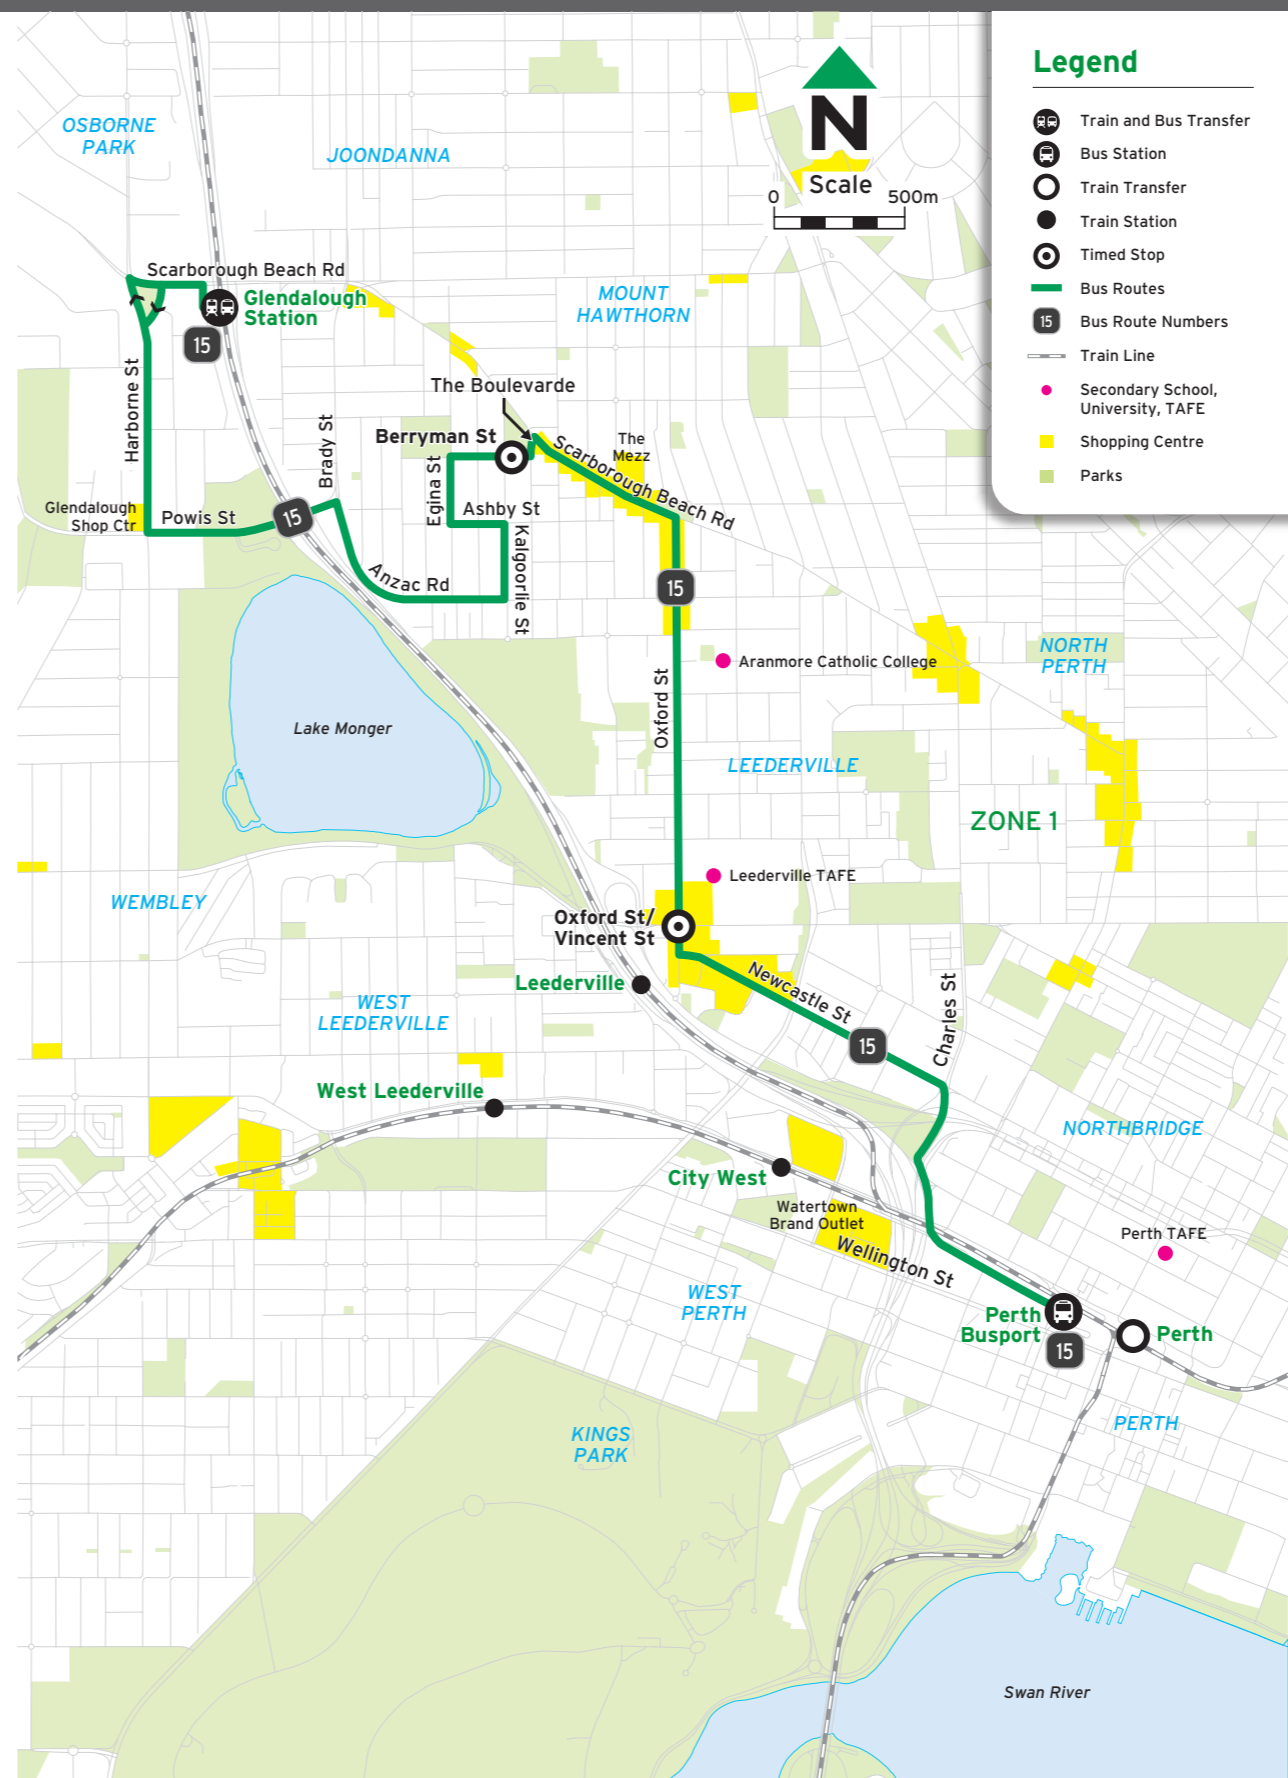

Timed Stops				
Stop No.	12980 / Stand 3	12659	12676	
Route No.	Glendalough Stn	The Boulevard / Berryman St	Oxford St / Vincent St	Perth Busport

Saturday

am	15	6:42	6:49	6:54	7:03
	15	7:20	7:27	7:32	7:41
	15	7:54	8:01	8:06	8:17
	15	8:24	8:32	8:38	8:49
	15	8:54	9:02	9:08	9:19
	15	9:24	9:32	9:38	9:49
	15	9:54	10:02	10:09	10:20
	15	10:24	10:32	10:39	10:51
	15	10:54	11:02	11:09	11:21
	15	11:20	11:28	11:35	11:47
	15	11:50	11:58	12:05	12:17
	pm	15	12:20	12:28	12:35
	15	12:50	12:58	1:05	1:17
	15	1:20	1:28	1:35	1:47
	15	1:50	1:58	2:05	2:16
	15	2:20	2:28	2:35	2:46
	15	2:50	2:58	3:05	3:16
	15	3:20	3:28	3:35	3:46
	15	3:50	3:58	4:05	4:16
	15	4:20	4:28	4:35	4:46
	15	4:50	4:58	5:05	5:16
	15	5:20	5:28	5:35	5:46
	15	5:50	5:58	6:04	6:15
	15	6:20	6:28	6:34	6:45
	15	7:20	7:28	7:34	7:45
	15	8:20	8:28	8:33	8:44
	15	9:27	9:35	9:40	9:50
	15	10:27	10:35	10:40	10:50

Sunday and Public Holidays

am	15	8:24	8:32	8:37	8:46
	15	9:24	9:32	9:37	9:47
	15	10:24	10:32	10:38	10:49
	15	11:24	11:32	11:38	11:49
	pm	15	12:20	12:28	12:34
	15	1:20	1:28	1:34	1:46
	15	2:20	2:28	2:33	2:45
	15	3:20	3:28	3:33	3:45
	15	4:20	4:28	4:33	4:44
	15	5:20	5:28	5:33	5:44
	15	6:20	6:28	6:33	6:44

Legend
D Deviates via Leederville Gardens Retirement Estate.

Route 15 Map

Legend

- Train and Bus Transfer
- Bus Station
- Train Transfer
- Timed Stop
- Bus Routes
- Bus Route Numbers
- Train Line
- Secondary School, University, TAFE
- Shopping Centre
- Parks

Looking for more information?

Visit us online
transperth.wa.gov.au

Get the app
Download our free iPhone® or Android™ app to help you plan your journey.

Call us
InfoLine on 13 62 13
(TIS 13 14 50)

Hearing or speech impaired?
Call via NRS on 133 677

Visit an InfoCentre at:

- Elizabeth Quay Bus Station
- Perth Busport
- Perth Station
- Perth Underground Station