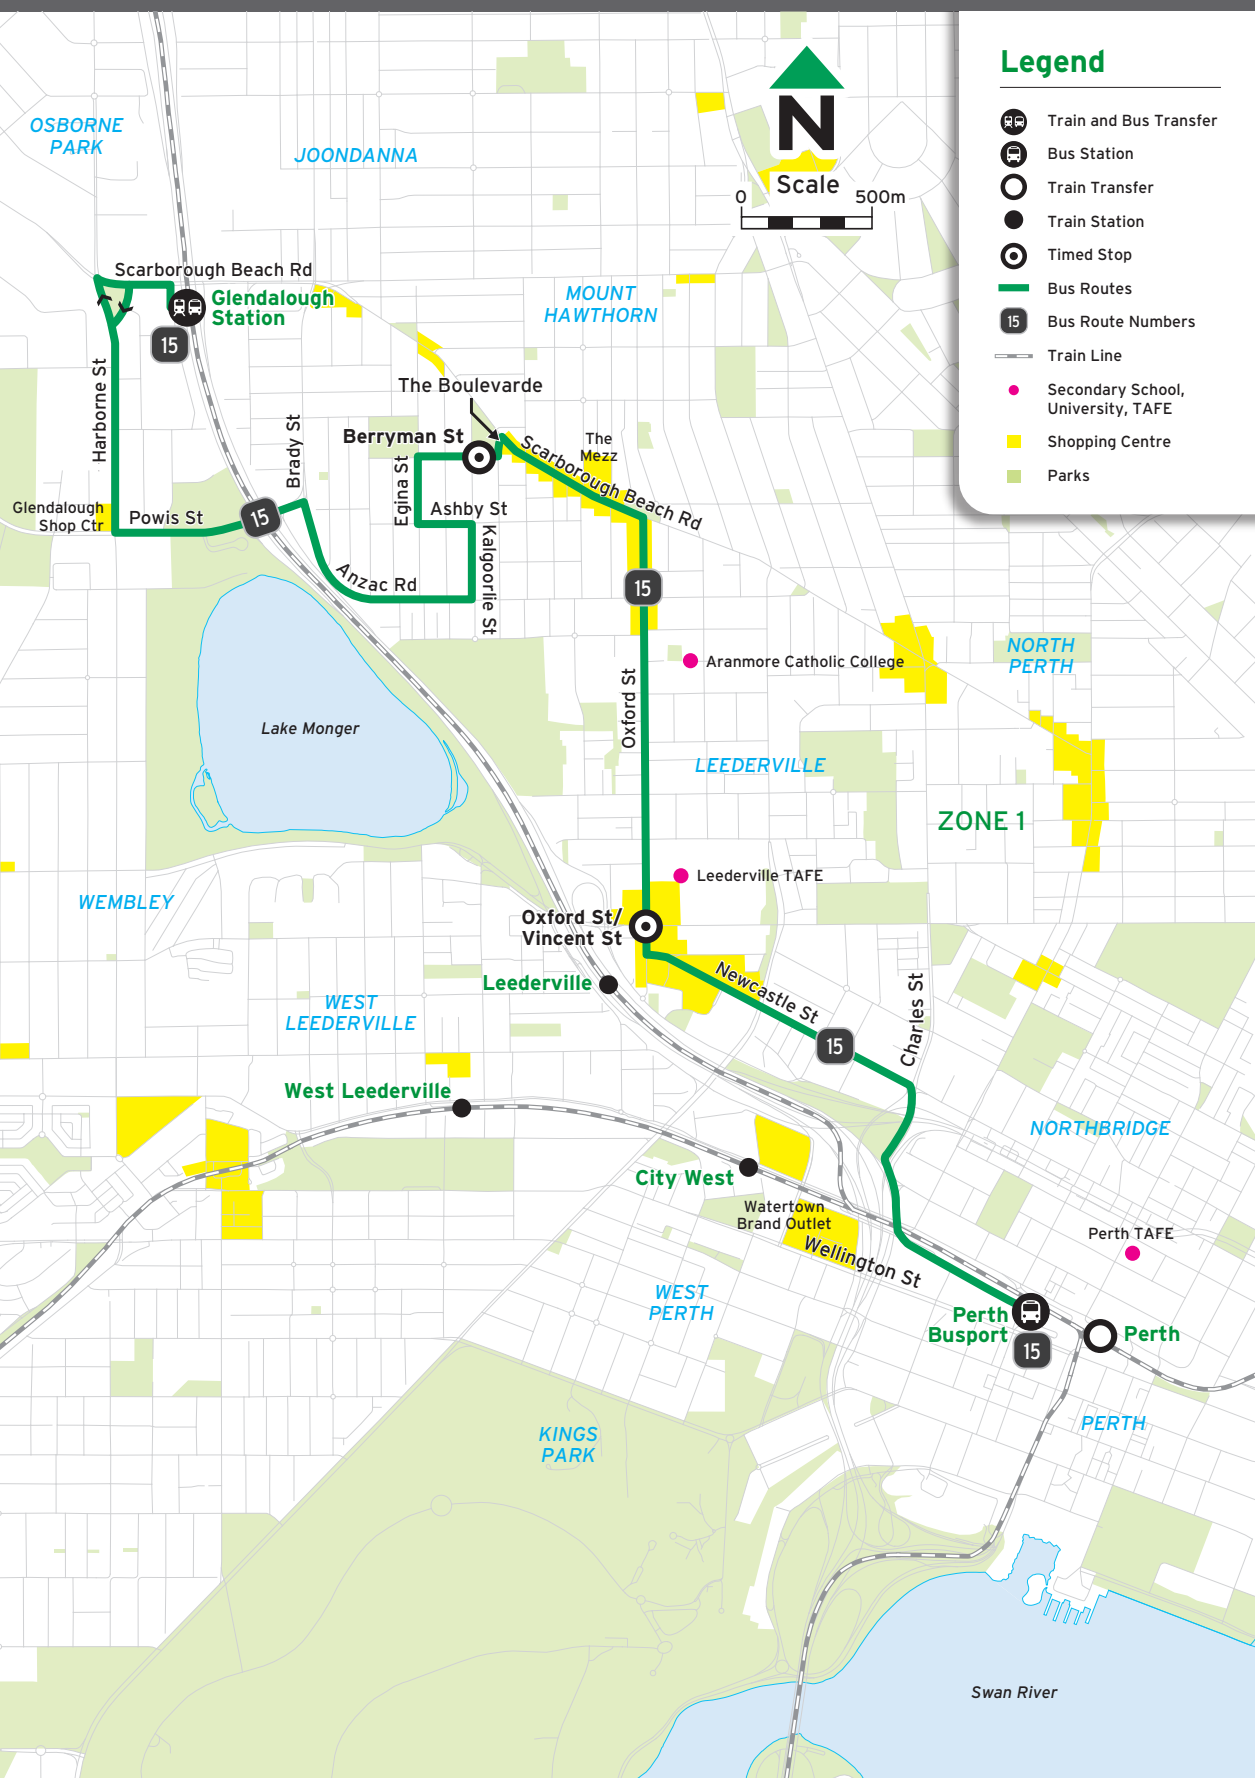

Timed Stops				
Stop No.	12980 / Stand 3	12659	12676	
Route No.	Glendalough Stn	The Boulevard / Berryman St	Oxford St / Vincent St	Perth Busport

Saturday

am	15	6:42	6:49	6:54	7:04
	15	7:20	7:27	7:32	7:42
	15	7:54	8:01	8:06	8:17
	15	8:24	8:32	8:38	8:49
	15	8:54	9:02	9:08	9:20
	15	9:24	9:32	9:39	9:51
	15	9:54	10:02	10:09	10:21
	15	10:24	10:33	10:40	10:51
	15	10:54	11:03	11:10	11:21
	15	11:17	11:26	11:33	11:44
	15	11:47	11:56	12:03	12:14
	pm	15	12:17	12:26	12:33
	15	12:47	12:55	1:02	1:14
	15	1:17	1:25	1:32	1:44
	15	1:47	1:55	2:02	2:13
	15	2:17	2:25	2:32	2:42
	15	2:47	2:55	3:02	3:12
	15	3:17	3:25	3:32	3:42
	15	3:47	3:55	4:02	4:12
	15	4:17	4:25	4:32	4:42
	15	4:47	4:55	5:02	5:12
	15	5:17	5:25	5:32	5:42
	15	5:47	5:55	6:02	6:13
	15	6:17	6:25	6:31	6:42
	15	7:17	7:25	7:31	7:42
	15	8:17	8:25	8:31	8:42
	15	9:28	9:36	9:42	9:53
	15	10:28	10:36	10:42	10:53

Sunday and Public Holidays

am	15	8:23	8:31	8:36	8:45
	15	9:23	9:31	9:36	9:46
	15	10:23	10:31	10:37	10:47
	15	11:23	11:31	11:37	11:48
	pm	15	12:17	12:25	12:31
	15	1:17	1:25	1:31	1:41
	15	2:17	2:25	2:30	2:40
	15	3:17	3:25	3:30	3:40
	15	4:17	4:25	4:30	4:40
	15	5:17	5:25	5:30	5:40
	15	6:17	6:25	6:30	6:40

Legend
D Deviates via Leederville Gardens Retirement Estate.

Route 15 Map

Legend

- Train and Bus Transfer
- Bus Station
- Train Transfer
- Train Station
- Timed Stop
- Bus Routes
- Bus Route Numbers
- Train Line
- Secondary School, University, TAFE
- Shopping Centre
- Parks

Looking for more information?

Visit us online
transperth.wa.gov.au

Get the app
Download our free iPhone® or Android™ app to help you plan your journey.

Link to the Transperth app for Android™ and iPhone®

Call us
InfoLine on 13 62 13
(TIS 13 14 50)
Hearing or speech impaired?
Call via NRS on 133 677

Visit an InfoCentre at:

- Airport Central Station
- Elizabeth Quay Bus Station
- Perth Busport
- Perth Station
- Perth Underground Station