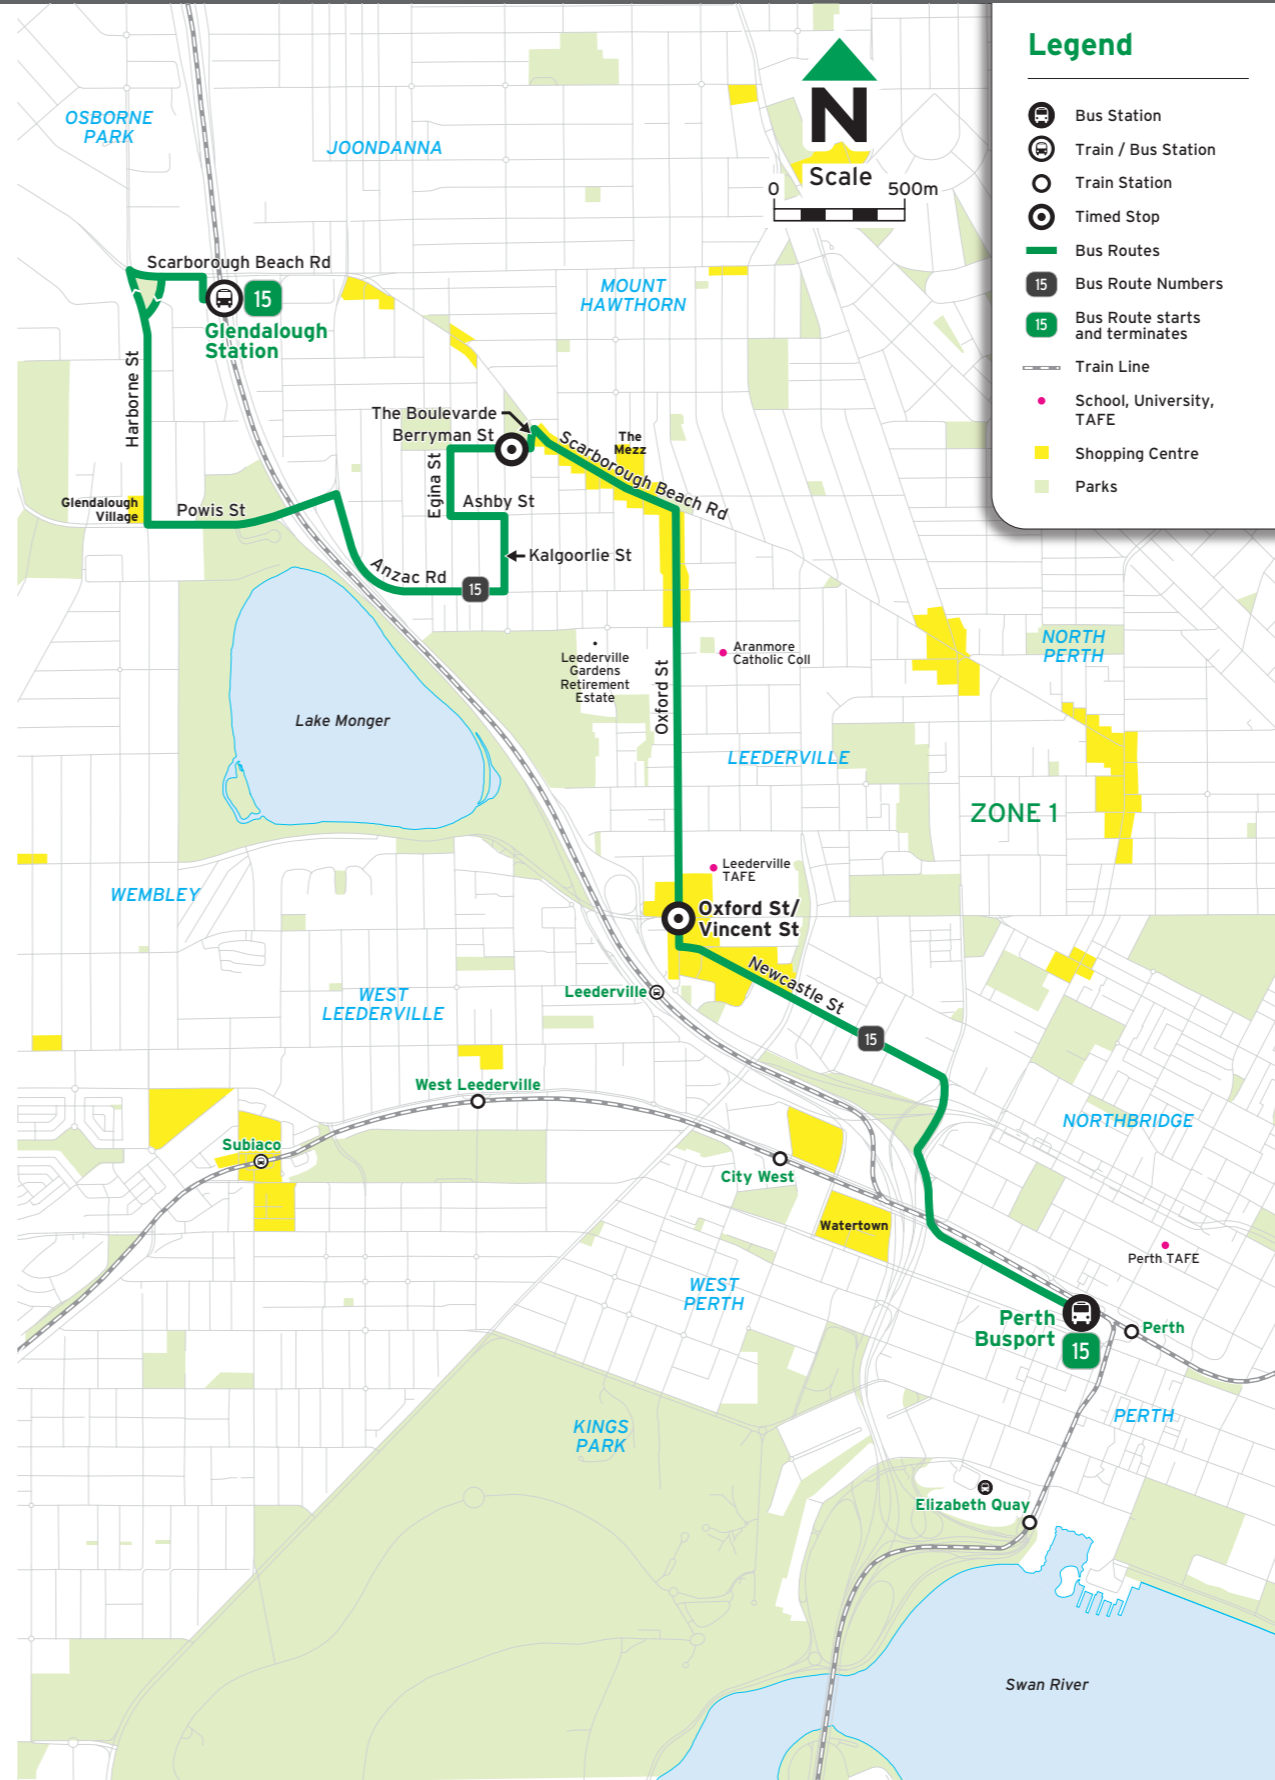

Timed Stops				
Stop No.	12980 / Stand 3	12659	12676	
Route No.	Glendalough Stn	The Boulevard / Berryman St	Oxford St / Vincent St	Perth Busport

Saturday

am	15	6:41	6:48	6:53	7:03
	15	7:19	7:26	7:31	7:42
	15	7:53	8:00	8:05	8:17
	15	8:23	8:30	8:36	8:48
	15	8:53	9:01	9:07	9:19
	15	9:23	9:31	9:38	9:50
	15	9:53	10:01	10:08	10:20
	15	10:23	10:31	10:38	10:50
	15	10:48	10:56	11:04	11:19
	15	11:17	11:25	11:32	11:47
	15	11:47	11:56	12:03	12:18
pm	15	12:17	12:26	12:33	12:46
	15	12:47	12:55	1:02	1:15
	15	1:17	1:25	1:32	1:45
	15	1:47	1:55	2:02	2:14
	15	2:17	2:25	2:32	2:44
	15	2:47	2:55	3:02	3:14
	15	3:17	3:25	3:32	3:44
	15	3:47	3:55	4:02	4:14
	15	4:17	4:25	4:32	4:44
	15	4:47	4:55	5:02	5:14
	15	5:17	5:25	5:32	5:44
	15	5:47	5:55	6:02	6:14
	15	6:17	6:25	6:32	6:44
	15	7:17	7:25	7:31	7:43
	15	8:17	8:25	8:31	8:43
	15	9:28	9:35	9:41	9:53
	15	10:28	10:35	10:41	10:53

Sunday and Public Holidays

am	15	8:23	8:31	8:36	8:47
	15	9:23	9:31	9:36	9:48
	15	10:23	10:31	10:37	10:49
	15	11:23	11:31	11:37	11:50
pm	15	12:17	12:25	12:31	12:44
	15	1:17	1:25	1:31	1:44
	15	2:17	2:25	2:31	2:44
	15	3:17	3:25	3:31	3:44
	15	4:17	4:25	4:31	4:43
	15	5:17	5:25	5:31	5:43
	15	6:17	6:25	6:30	6:41

Legend

D Deviates via Leederville Gardens Retirement Estate.

Route 15 Map

Legend

- Bus Station
- Train / Bus Station
- Train Station
- Timed Stop
- Bus Routes
- Bus Route Numbers
- Bus Route starts and terminates
- Train Line
- School, University, TAFE
- Shopping Centre
- Parks

Looking for more information?

Visit us online
transperth.wa.gov.au

Get the app
Download our free iPhone® or Android™ app to help you plan your journey.

Link to the Transperth app for Android™ and iPhone®

Call us
InfoLine on 13 62 13
(TIS 13 14 50)
Hearing or speech impaired?
Call via NRS on 133 677

1. Visit an InfoCentre at:
2. Airport Central Station
   - Elizabeth Quay Bus Station
   - Perth Busport
   - Perth Station
   - Perth Underground Station