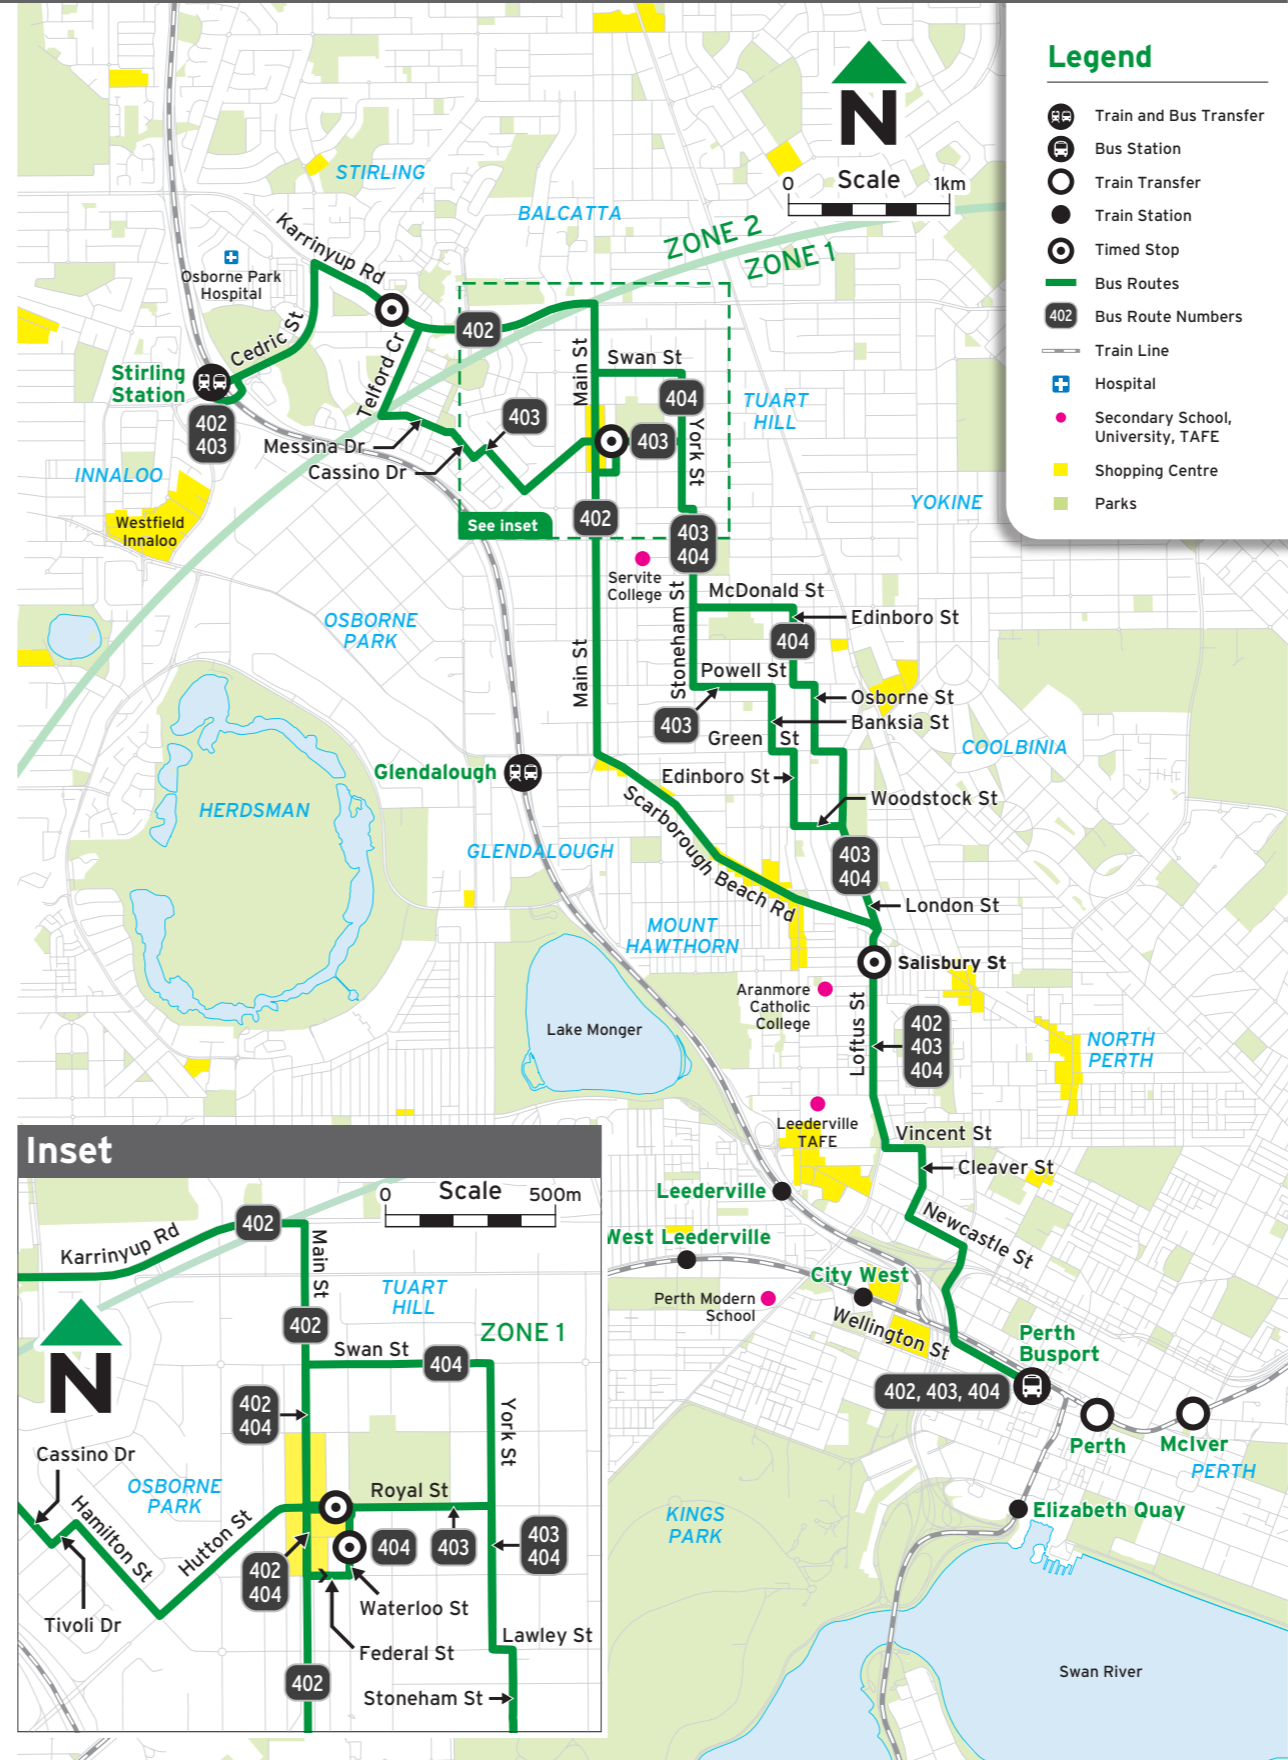

Legend table explaining symbols for school days, terminations, and deviations. Includes entries for A (operates on school days only), D (terminates on Royal St after Main St), H (operates on school holidays only), and S (operates on school days only and deviates via Servite College).

- Visit an InfoCentre at: Elizabeth Quay Bus Station, Perth Busport, Perth Station, Perth Underground Station

Route 402, 403, 404 - To Perth

Table of bus timetables for routes 402, 403, and 404 on Saturday. Columns include Stop No., Route No., and arrival times for various stations.

Table of bus timetables for routes 402, 403, and 404 on Sunday and Public Holidays. Columns include Stop No., Route No., and arrival times for various stations.

Route 402, 403, 404 Map

Effective: 17/07/2022

Bus Timetable

Routes

- 402 Perth - Stirling Stn via Main St & Loftus St
403 Perth - Stirling Stn via Royal St & Loftus St
404 Perth - Osborne Park via Swan St & Loftus St

Suburbs

- Balcatta, Joondanna, Leederville, Mt Hawthorn, North Perth, Osborne Park, Perth, Stirling, Tuart Hill, West Perth