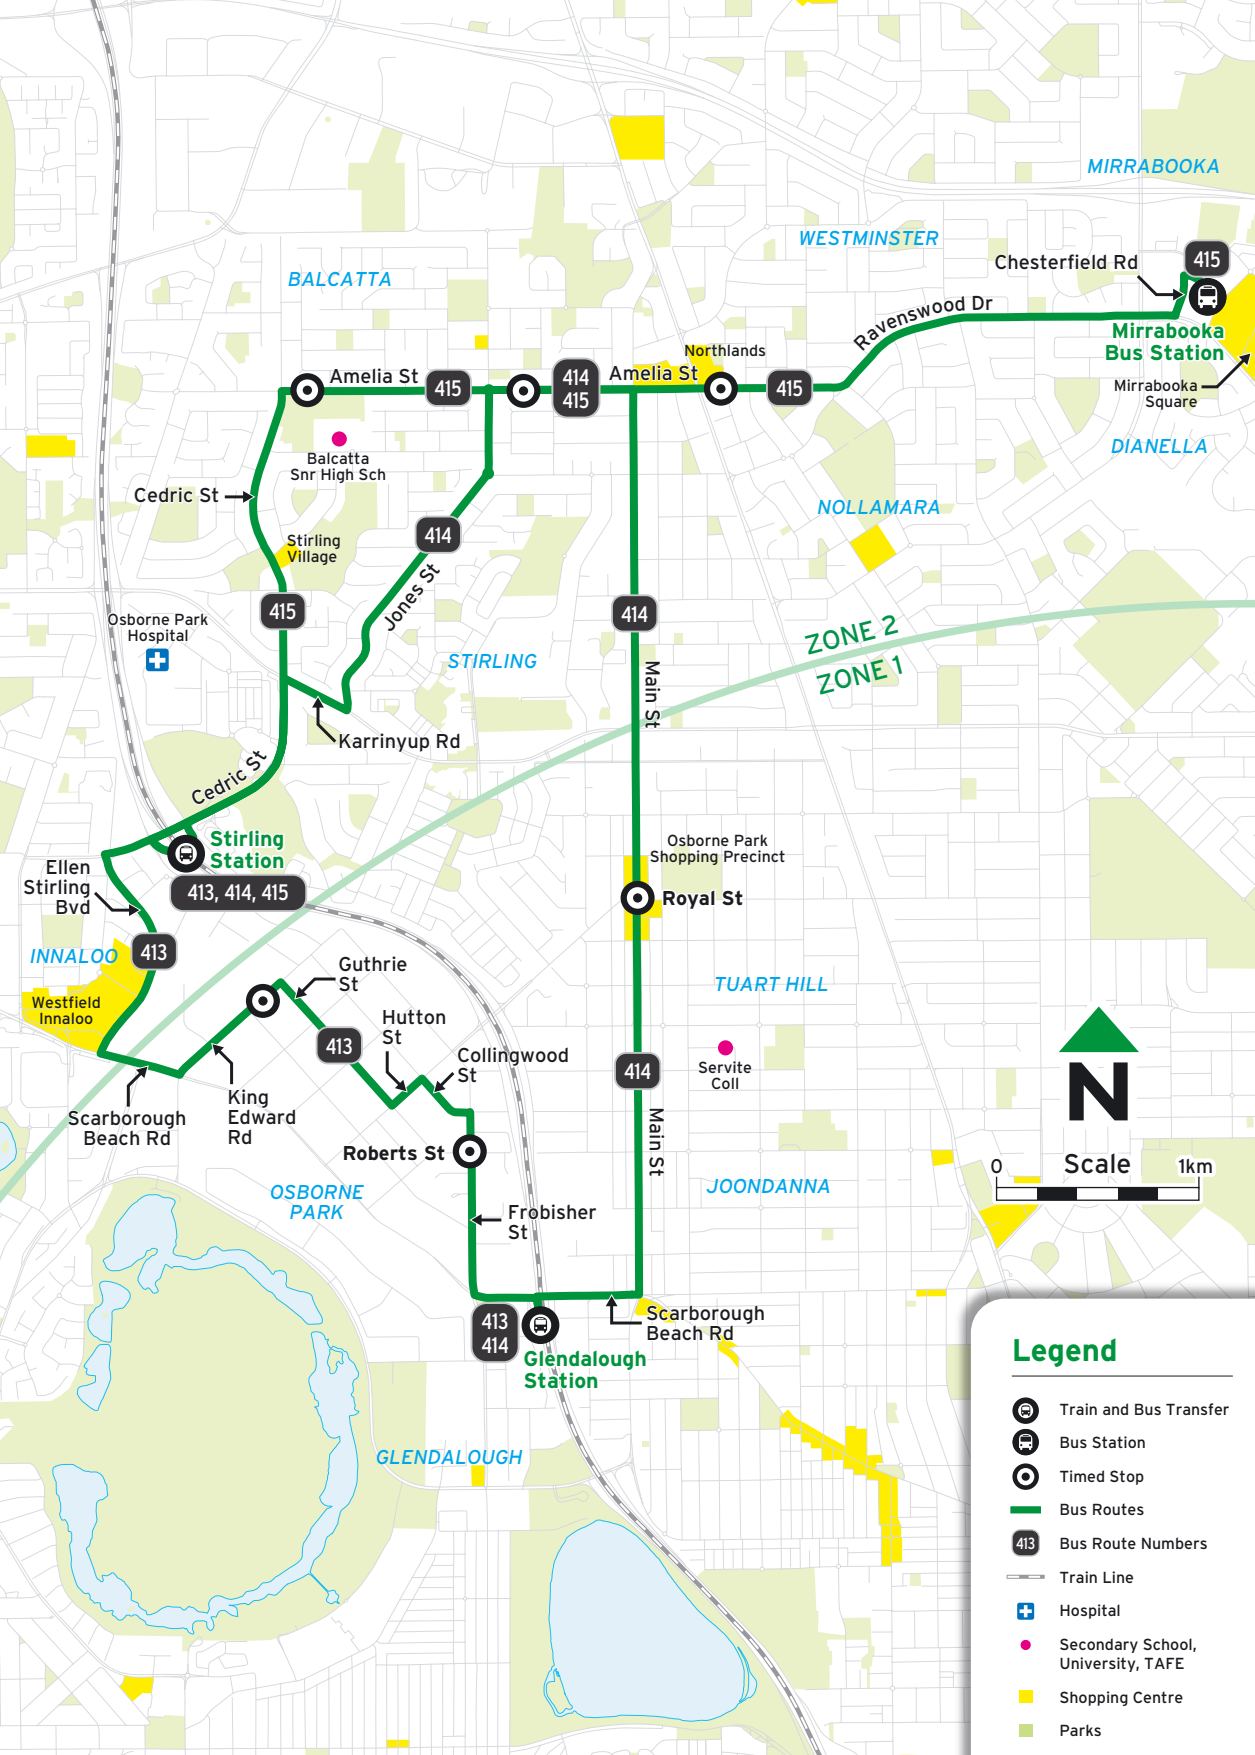

Saturday

am 414	6:44	6:49	6:54	7:02
414	7:34	7:39	7:44	7:52
414	8:34	8:39	8:44	8:53
414	9:34	9:39	9:44	9:53
414	10:34	10:39	10:44	10:53
414	11:34	11:39	11:44	11:54
pm 414	12:34	12:39	12:44	12:54
414	1:34	1:39	1:44	1:54
414	2:34	2:39	2:44	2:54
414	3:34	3:39	3:44	3:54
414	4:34	4:39	4:44	4:54
414	5:34	5:39	5:44	5:54
414	6:34	6:39	6:44	6:54
414	7:34	7:39	7:44	7:54

Sunday and Public Holidays

am 414	8:34	8:39	8:44	8:53
414	9:34	9:39	9:44	9:53
414	10:34	10:39	10:44	10:54
414	11:34	11:39	11:44	11:54
pm 414	12:34	12:39	12:44	12:54
414	1:34	1:39	1:44	1:54
414	2:34	2:39	2:44	2:54
414	3:34	3:39	3:44	3:54
414	4:34	4:39	4:44	4:54
414	5:34	5:39	5:44	5:54
414	6:34	6:39	6:44	6:54
414	7:34	7:39	7:44	7:54

Route 413, 414, 415 Map

Route 413 - To Stirling

Timed Stops			
Stop No.	12983	19240	11544
Route No.	Glendalough Stn	King Edward St / Howe St	Stirling Stn

Monday to Friday

pm 413	3:47	3:53	4:08
413	4:00	4:07	4:22
413	4:30	4:37	4:52

No Saturday, Sunday and Public Holiday service