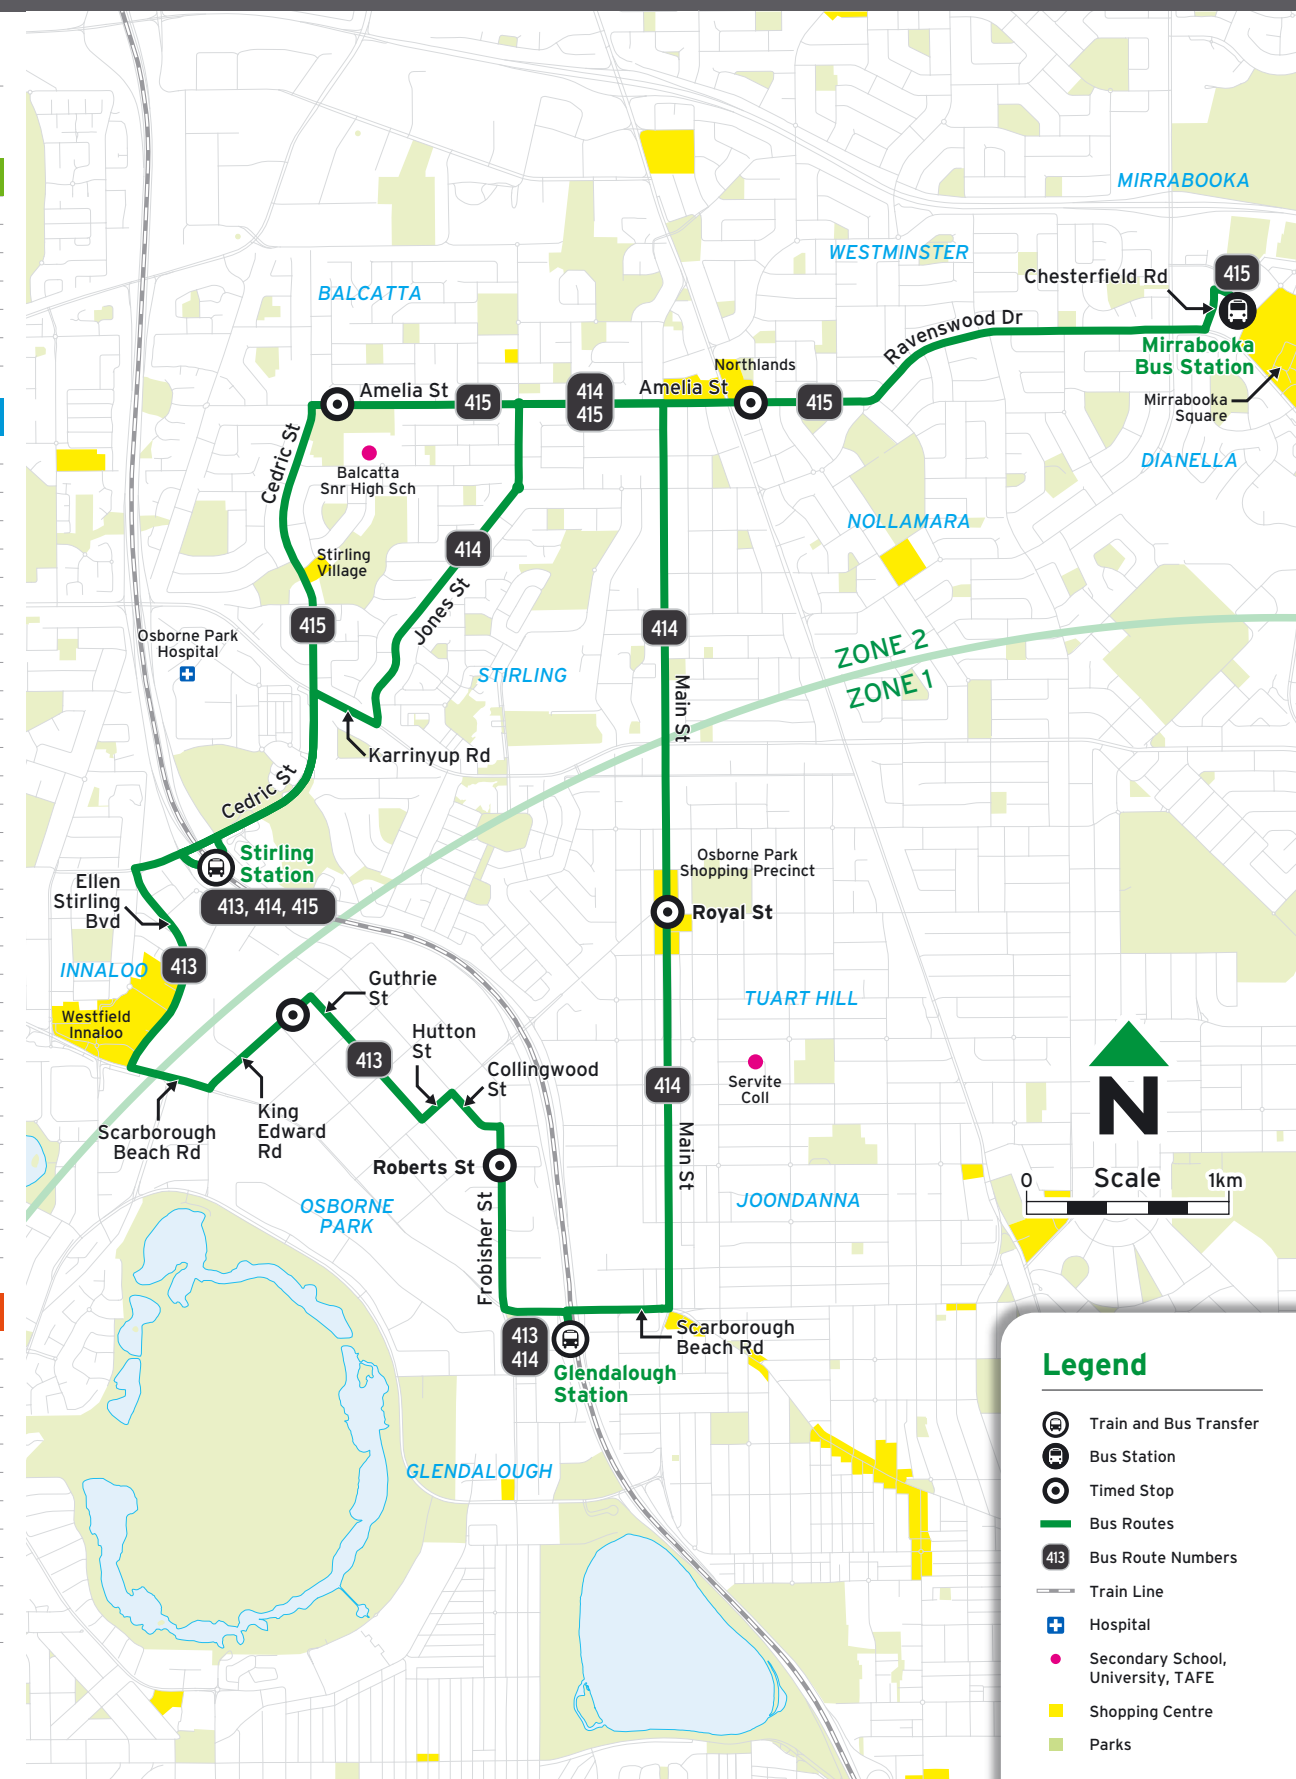

Route 413, 414, 415 Map

Timed Stops				
Stop No.	12536	16387	26342	11538
Route No.	Mirrabooka Bus Stn	Amelia St / Wanneroo Rd	Amelia St / Cedric St	Stirling Stn
Monday to Friday (continued)				
pm 415	6:47	6:52	6:56	7:04
415	7:02	7:07	7:11	7:19
415	7:32	7:37	7:41	7:49
415	8:17	8:22	8:26	8:34
415	8:48	8:53	8:57	9:04
415	9:11	9:16	9:20	9:27
Saturday				
am 415	6:31	6:35	6:40	6:49
415	7:01	7:05	7:10	7:19
415	7:31	7:35	7:40	7:49
415	8:01	8:05	8:10	8:19
415	8:31	8:35	8:40	8:49
415	9:00	9:05	9:10	9:19
415	9:30	9:35	9:40	9:49
415	10:00	10:05	10:10	10:19
415	10:30	10:35	10:40	10:49
415	11:00	11:05	11:10	11:19
415	11:30	11:35	11:40	11:49
pm 415	12:00	12:05	12:10	12:19
415	12:30	12:35	12:40	12:49
415	1:00	1:05	1:10	1:19
415	1:30	1:35	1:40	1:49
415	2:00	2:05	2:10	2:19
415	2:30	2:35	2:40	2:49
415	3:00	3:05	3:10	3:19
415	3:30	3:35	3:40	3:49
415	4:00	4:05	4:10	4:19
415	4:30	4:35	4:40	4:49
415	5:00	5:05	5:10	5:19
415	5:30	5:35	5:40	5:49
415	6:02	6:06	6:11	6:19
415	6:32	6:36	6:41	6:49
415	7:02	7:06	7:11	7:19
415	7:32	7:36	7:41	7:49
415	8:02	8:06	8:11	8:19
415	8:39	8:43	8:48	8:56
Sunday and Public Holidays				
am 415	8:46	8:50	8:55	9:04
415	9:46	9:50	9:55	10:04
415	10:46	10:50	10:55	11:04
415	11:45	11:50	11:55	12:04
pm 415	12:45	12:50	12:55	1:04
415	1:45	1:50	1:55	2:04
415	2:45	2:50	2:55	3:04
415	3:45	3:50	3:55	4:04
415	4:45	4:50	4:55	5:04
415	5:47	5:51	5:56	6:04
415	6:47	6:51	6:56	7:04

Route 413 - To Stirling

Timed Stops			
Stop No.	12983	19240	11544
Route No.	Glendalough Stn	King Edward St / Howe St	Stirling Stn
Monday to Friday			
pm 413	3:47	3:53	4:08
413	4:00	4:07	4:22
413	4:30	4:37	4:52
No Saturday, Sunday and Public Holiday service			

1. **Legend**
2. Train and Bus Transfer
   - Bus Station
   - Timed Stop
   - Bus Routes
   - Bus Route Numbers
   - Train Line
   - Hospital
   - Secondary School, University, TAFE
   - Shopping Centre
   - Parks