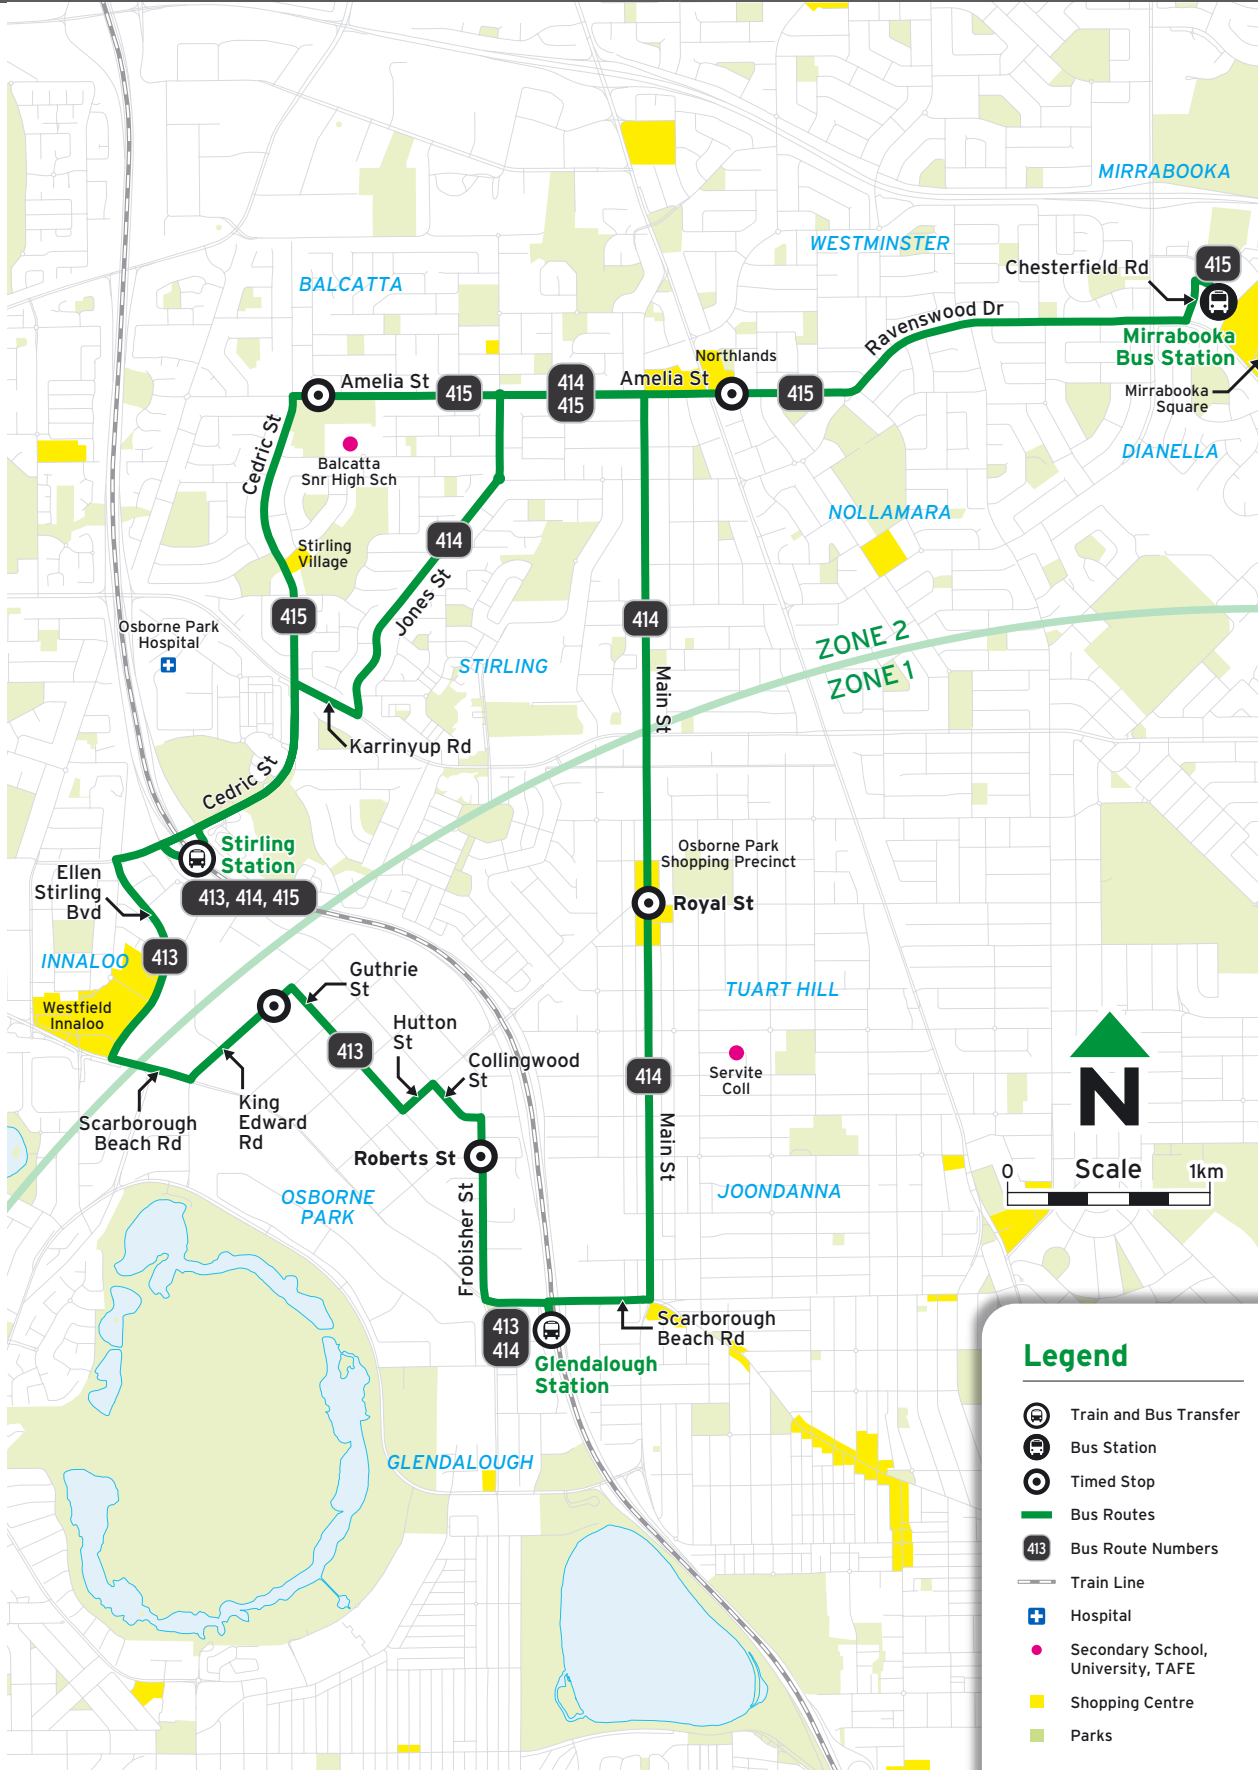

Timed Stops				
Stop No.	12541	16387	26342	11538
Route No.	Mirrabooka Bus Stn	Amelia St / Wanneroo Rd	Amelia St / Cedric St	Stirling Stn
Monday to Friday (continued)				
pm 415	6:47	6:52	6:56	7:04
415	7:02	7:07	7:11	7:19
415	7:32	7:37	7:41	7:49
415	8:17	8:22	8:26	8:34
415	8:48	8:53	8:57	9:04
415	9:11	9:16	9:20	9:27
Saturday				
am 415	6:31	6:35	6:40	6:49
415	7:01	7:05	7:10	7:19
415	7:31	7:35	7:40	7:49
415	8:01	8:05	8:10	8:19
415	8:31	8:35	8:40	8:49
415	9:00	9:05	9:10	9:19
415	9:30	9:35	9:40	9:49
415	10:00	10:05	10:10	10:19
415	10:30	10:35	10:40	10:49
415	11:00	11:05	11:10	11:19
415	11:30	11:35	11:40	11:49
pm 415	12:00	12:05	12:10	12:19
415	12:30	12:35	12:40	12:49
415	1:00	1:05	1:10	1:19
415	1:30	1:35	1:40	1:49
415	2:00	2:05	2:10	2:19
415	2:30	2:35	2:40	2:49
415	3:00	3:05	3:10	3:19
415	3:30	3:35	3:40	3:49
415	4:00	4:05	4:10	4:19
415	4:30	4:35	4:40	4:49
415	5:00	5:05	5:10	5:19
415	5:30	5:35	5:40	5:49
415	6:02	6:06	6:11	6:19
415	6:32	6:36	6:41	6:49
415	7:02	7:06	7:11	7:19
415	7:32	7:36	7:41	7:49
415	8:02	8:06	8:11	8:19
415	8:39	8:43	8:48	8:56
Sunday and Public Holidays				
am 415	8:46	8:50	8:55	9:04
415	9:46	9:50	9:55	10:04
415	10:46	10:50	10:55	11:04
415	11:45	11:50	11:55	12:04
pm 415	12:45	12:50	12:55	1:04
415	1:45	1:50	1:55	2:04
415	2:45	2:50	2:55	3:04
415	3:45	3:50	3:55	4:04
415	4:45	4:50	4:55	5:04
415	5:47	5:51	5:56	6:04
415	6:47	6:51	6:56	7:04

Route 413, 414, 415 Map

Route 413 - To Stirling

Timed Stops			
Stop No.	12983	19240	11544
Route No.	Glendalough Stn	King Edward St / Howe St	Stirling Stn
Monday to Friday			
pm 413	3:47	3:53	4:08
413	4:00	4:07	4:22
413	4:30	4:37	4:52
No Saturday, Sunday and Public Holiday service