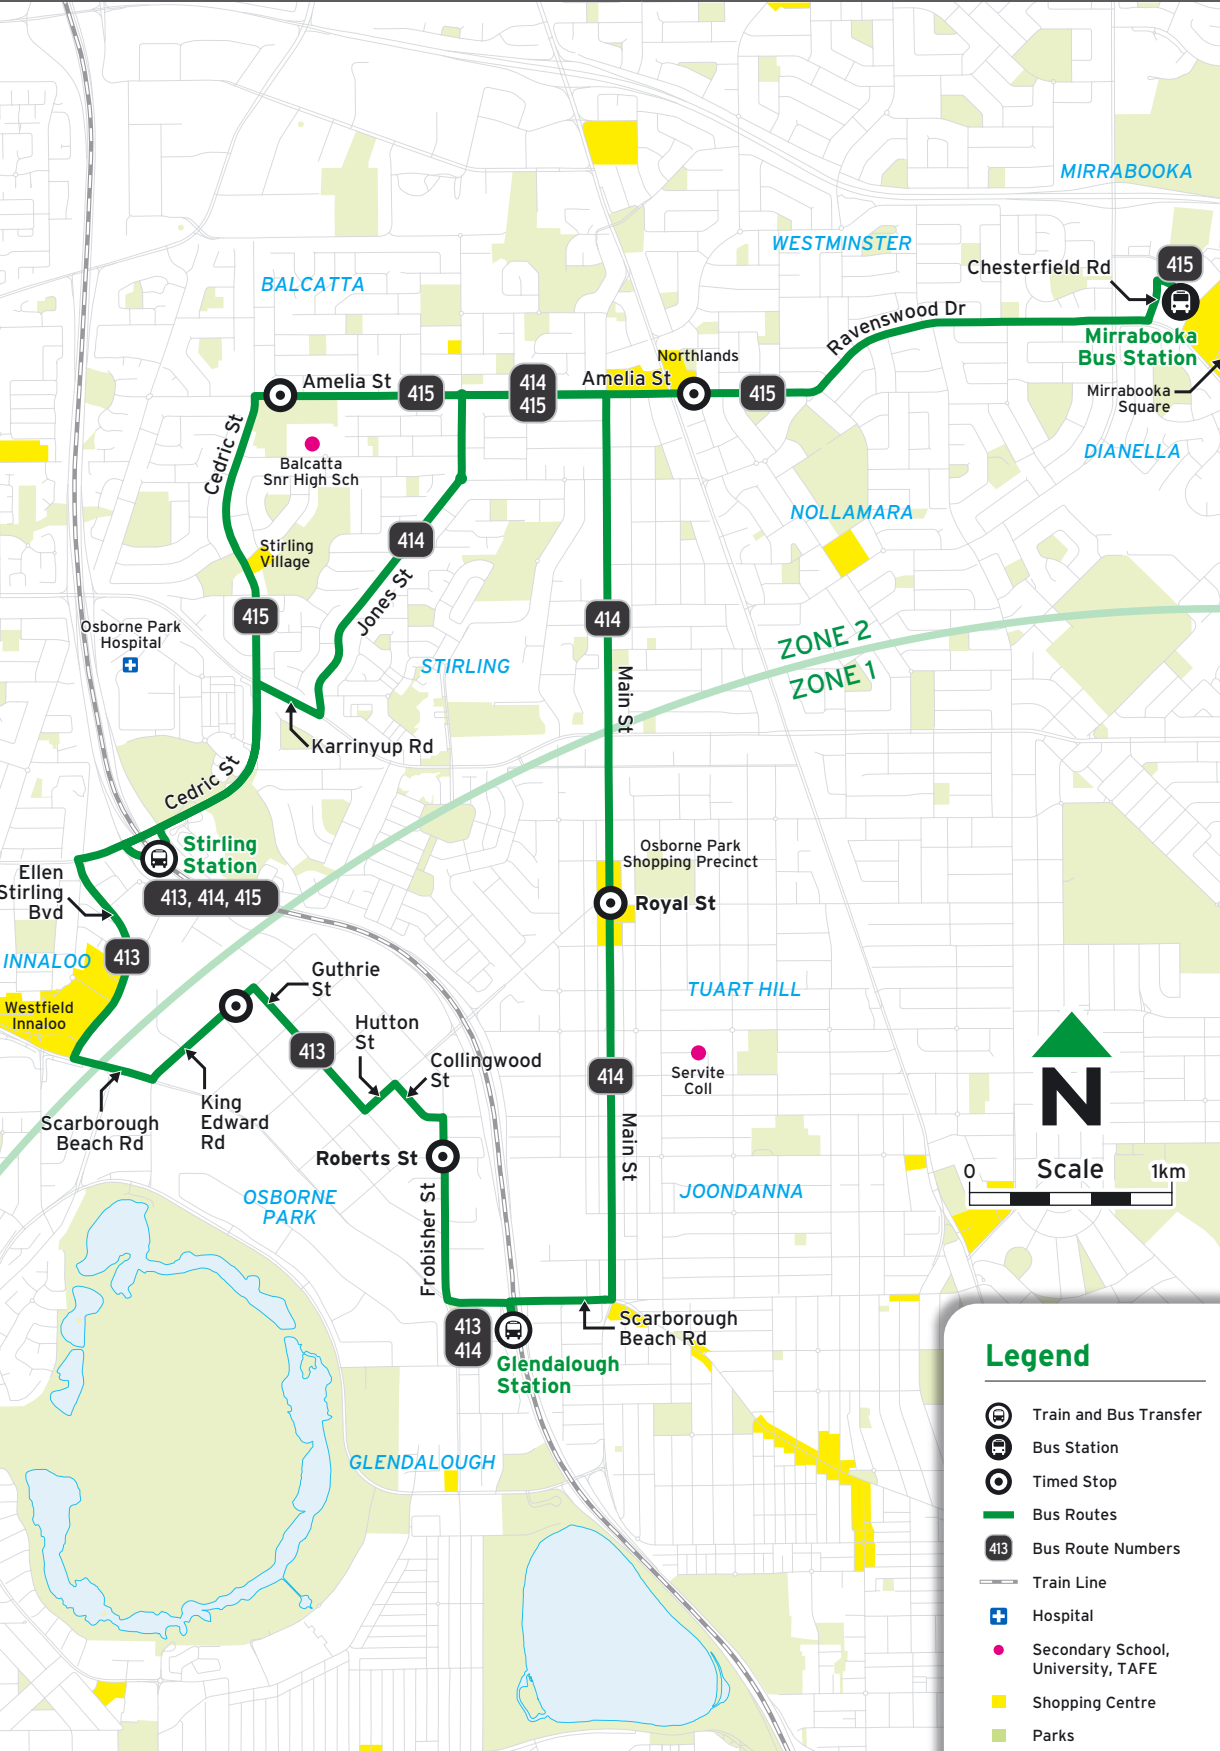

Timed Stops				
Stop No.	12541	16387	26342	11538
Route No.	Mirrabooba Bus Stn	Amelia St / Wanneroo Rd	Amelia St / Cedric St	Stirling Stn

Monday to Friday (continued)

pm 415	6:47	6:52	6:56	7:04
415	7:02	7:07	7:11	7:19
415	7:32	7:37	7:41	7:49
415	8:17	8:22	8:26	8:34
415	8:41	8:46	8:50	8:57
415	9:11	9:16	9:20	9:27

Saturday

am 415	6:31	6:35	6:40	6:49
415	7:01	7:05	7:10	7:19
415	7:31	7:35	7:40	7:49
415	8:01	8:05	8:10	8:19
415	8:31	8:35	8:40	8:49
415	9:00	9:05	9:10	9:19
415	9:30	9:35	9:40	9:49
415	10:00	10:05	10:10	10:19
415	10:30	10:35	10:40	10:49
415	11:00	11:05	11:10	11:19
415	11:30	11:35	11:40	11:49
pm 415	12:00	12:05	12:10	12:19
415	12:30	12:35	12:40	12:49
415	1:00	1:05	1:10	1:19
415	1:30	1:35	1:40	1:49
415	2:00	2:05	2:10	2:19
415	2:30	2:35	2:40	2:49
415	3:00	3:05	3:10	3:19
415	3:30	3:35	3:40	3:49
415	4:00	4:05	4:10	4:19
415	4:30	4:35	4:40	4:49
415	5:00	5:05	5:10	5:19
415	5:30	5:35	5:40	5:49
415	6:02	6:06	6:11	6:19
415	6:32	6:36	6:41	6:49
415	7:02	7:06	7:11	7:19
415	7:32	7:36	7:41	7:49
415	8:02	8:06	8:11	8:19
415	8:39	8:43	8:48	8:56

Sunday and Public Holidays

am 415	8:46	8:50	8:55	9:04
415	9:46	9:50	9:55	10:04
415	10:46	10:50	10:55	11:04
415	11:45	11:50	11:55	12:04
pm 415	12:45	12:50	12:55	1:04
415	1:45	1:50	1:55	2:04
415	2:45	2:50	2:55	3:04
415	3:45	3:50	3:55	4:04
415	4:45	4:50	4:55	5:04
415	5:47	5:51	5:56	6:04
415	6:47	6:51	6:56	7:04

Route 413, 414, 415 Map

1. ### Legend
2. Train and Bus Transfer
   - Bus Station
   - Timed Stop
   - Bus Routes
   - Bus Route Numbers
   - Train Line
   - Hospital
   - Secondary School, University, TAFE
   - Shopping Centre
   - Parks