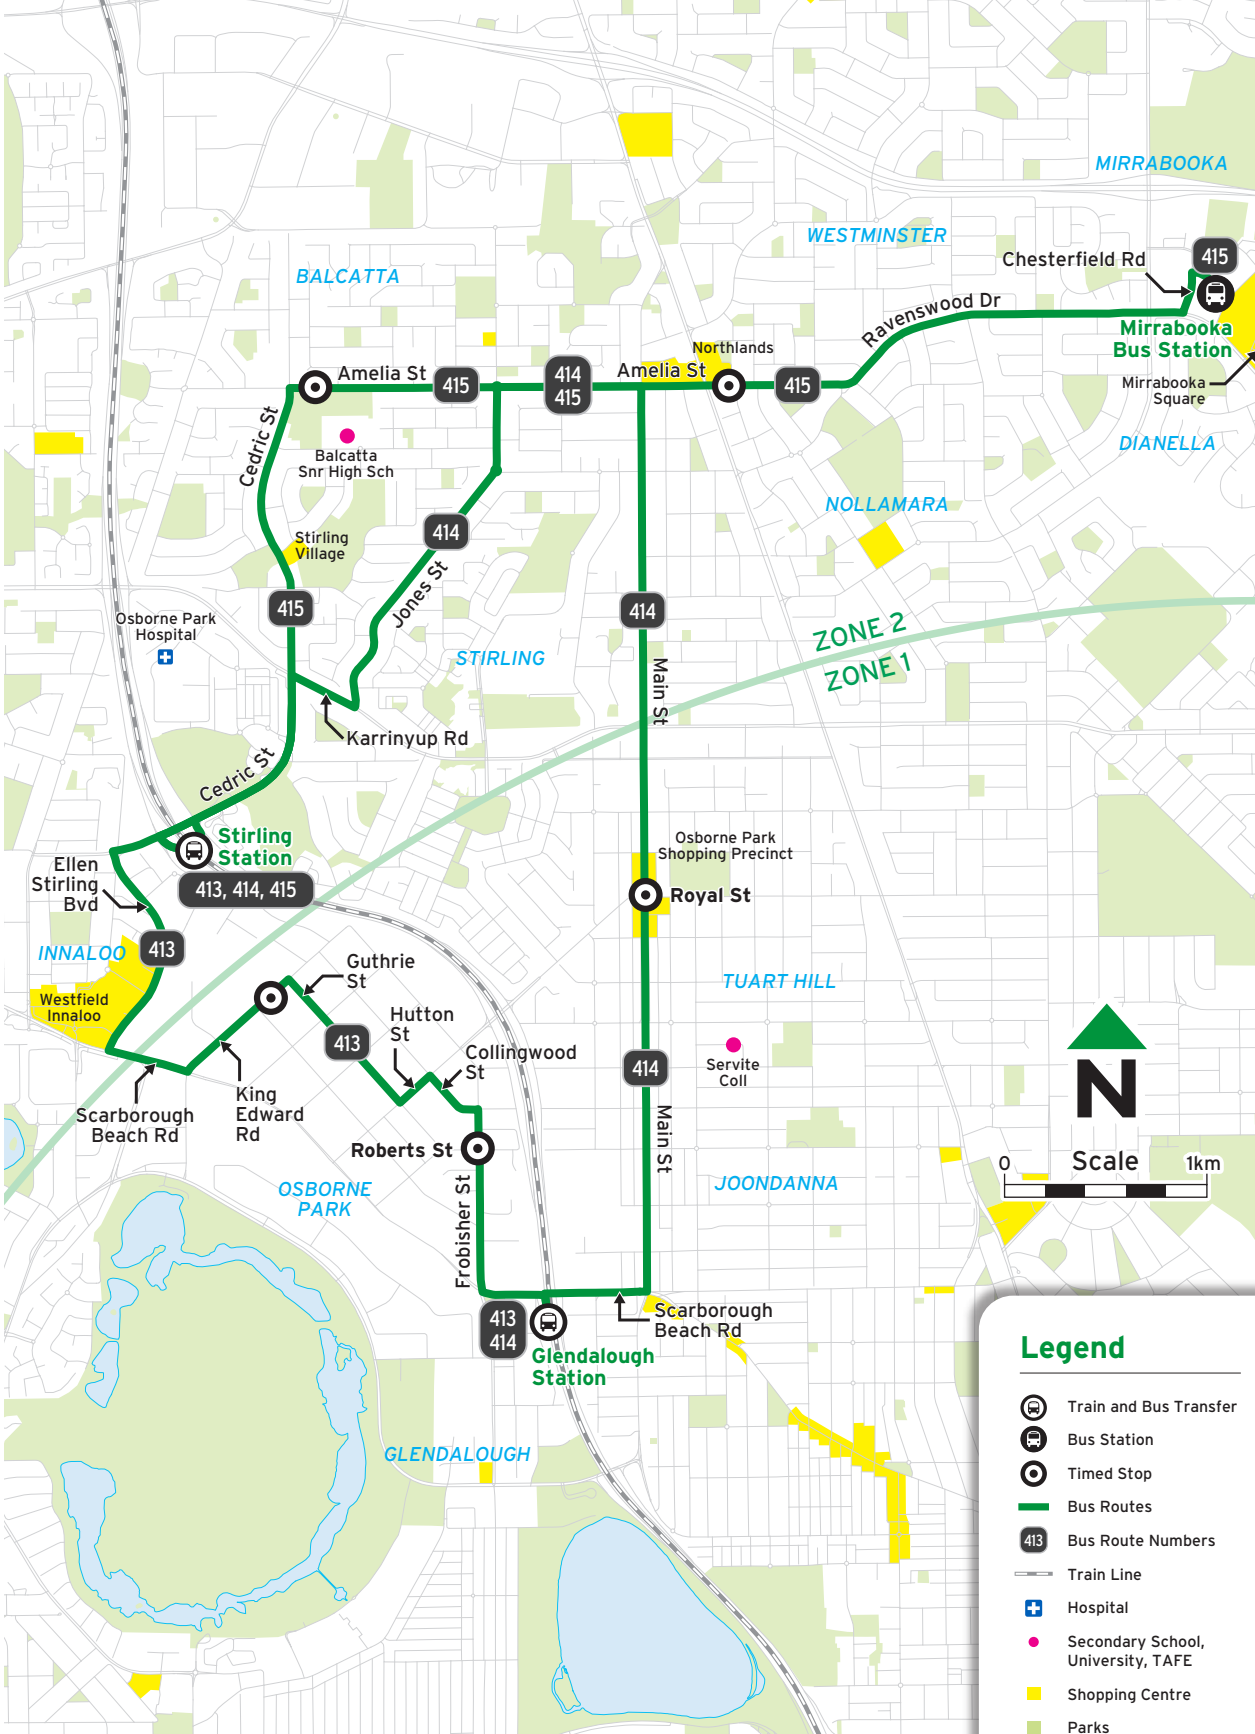

Route 413, 414, 415 Map

Saturday (continued)

pm	414	3:34	3:39	3:54
	414	4:34	4:39	4:54
	414	5:34	5:39	5:54
	414	6:34	6:39	6:53
	414	7:34	7:39	7:53
	414	8:34	8:39	8:52
	414	9:28	9:33	9:45
	414	10:26	10:31	10:43
	414	11:26	11:31	11:43
am	414	12:26	12:31	12:42

Sunday and Public Holidays

am	414	8:34	8:39	8:52
	414	9:34	9:39	9:53
	414	10:34	10:39	10:53
	414	11:34	11:39	11:53
pm	414	12:34	12:39	12:54
	414	1:34	1:39	1:53
	414	2:34	2:39	2:53
	414	3:34	3:39	3:53
	414	4:34	4:39	4:53
	414	5:34	5:39	5:53
	414	6:34	6:39	6:53
	414	7:34	7:39	7:53

Legend

- 414 A Departs from Main St near Karrinyup Rd, Balcatta at the time shown in Main St / Royal St column.
- 414 B Operates on school days only, deviating via Servite College and Balcatta Senior High School.
- 414 C Operates on school days only, departing Servite College / St Kieran Primary School at 3.30pm.
- 414 D Operates on school days only, deviating via Balcatta Senior High School.
- 414 H Operates on school holidays only.
- 414 S Operates on school days only, deviating via Servite College.

Route 413 - To Stirling

Timed Stops	Glendalough Stn	King Edward St / Howe St	Stirling Stn
Stop No.	12983	19240	11544

Monday to Friday

pm	413	3:47	3:53	4:07
	413<td>4:00</td><td>4:07</td><td>4:23</td>			
	413<td>4:30</td><td>4:37</td><td>4:53</td>			

No Saturday, Sunday and Public Holiday service