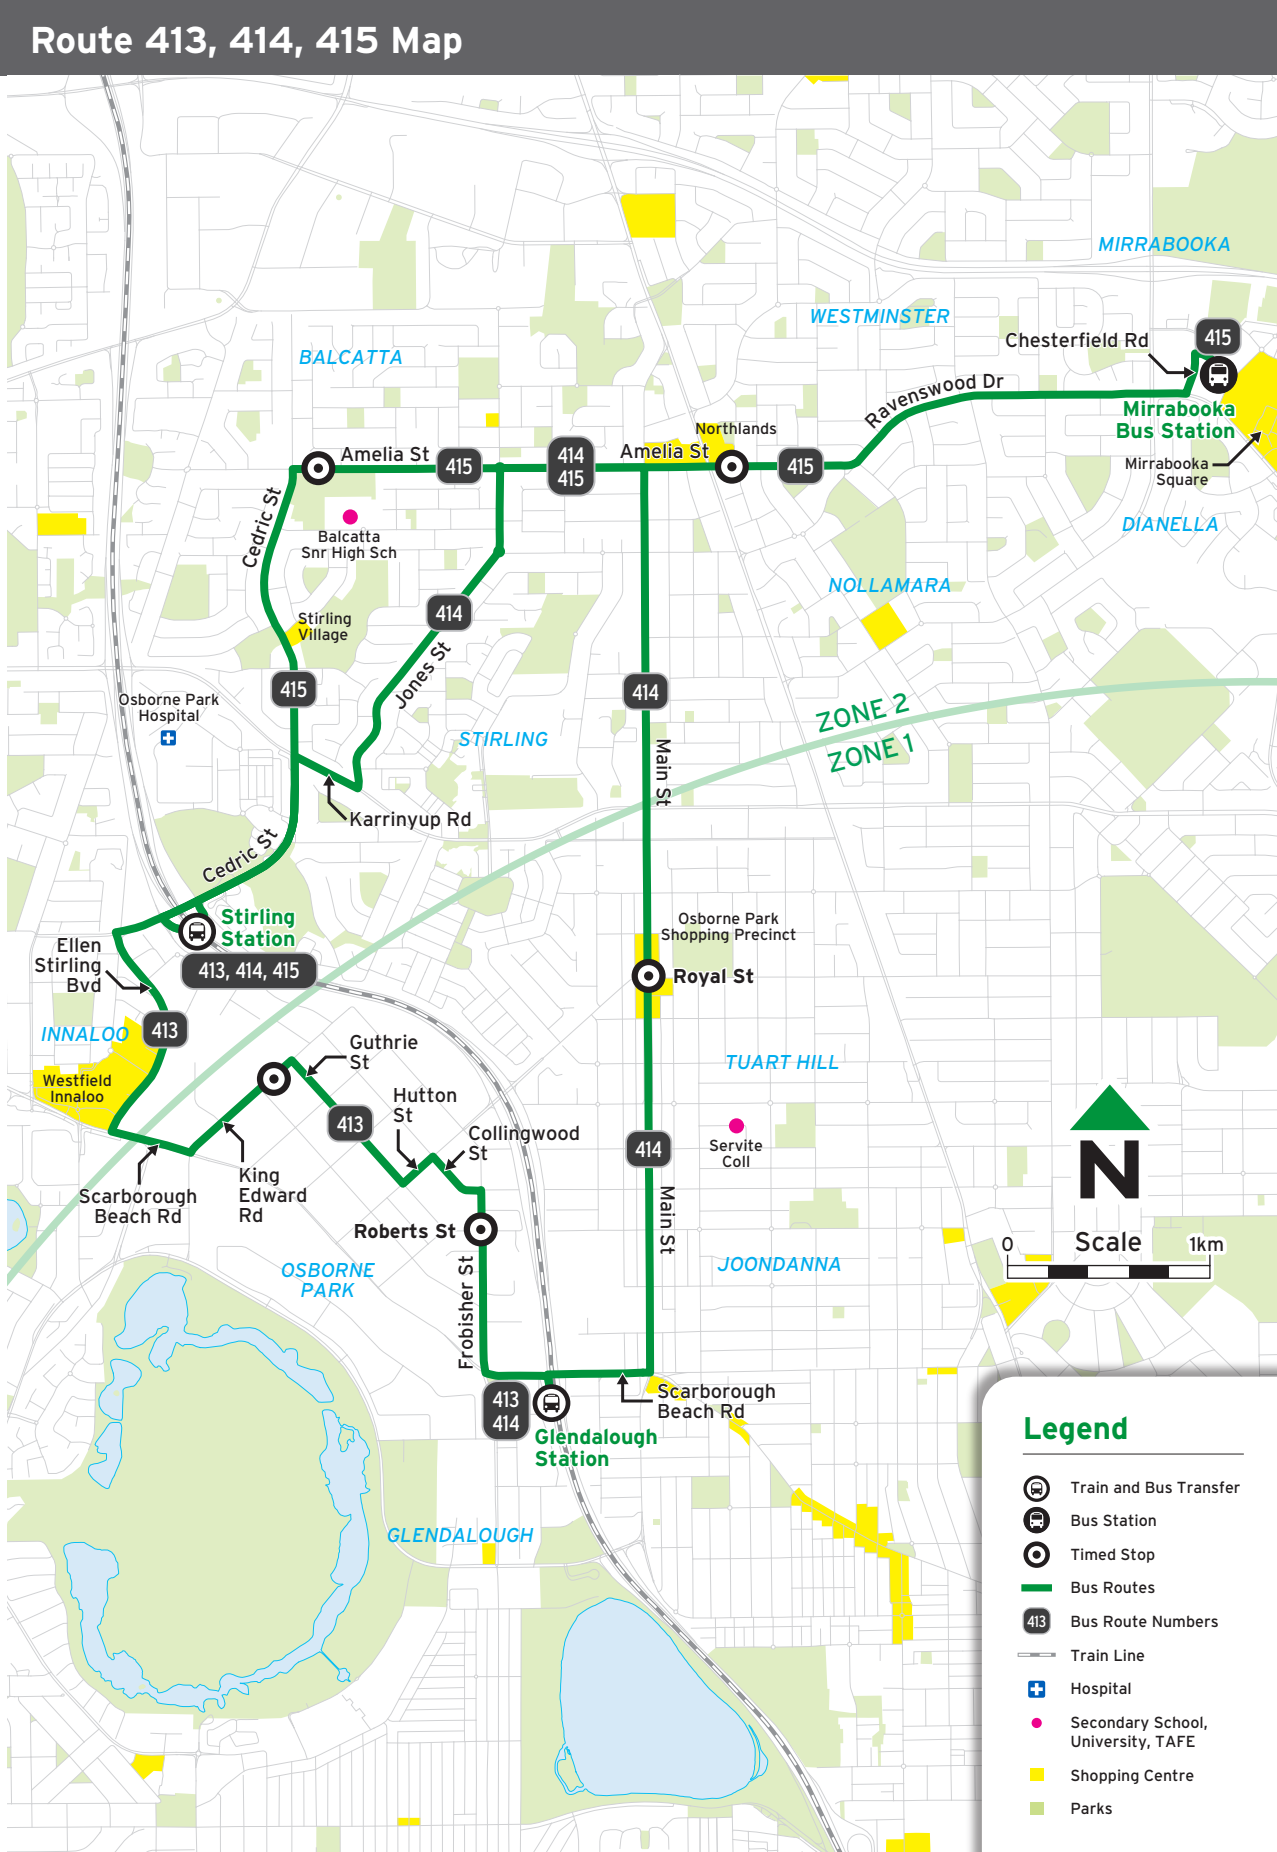

Timed Stops				
Stop No.	12541 / Stand 8	16387	26342	11538 / Stand 2
Route No.	Mirrabeooka Bus Stn	Amelia St / Wanneroo Rd	Amelia St / Cedric St	Stirling Stn
Monday to Friday (continued)				
pm 415	6:33	6:38	6:42	6:50
415	7:01	7:05	7:09	7:18
415	7:31	7:35	7:39	7:48
415	8:02	8:06	8:10	8:18
415	8:32	8:36	8:40	8:48
415	9:09	9:13	9:17	9:25

Saturday				
am 415	6:32	6:36	6:40	6:48
415	7:02	7:06	7:10	7:18
415	7:32	7:36	7:40	7:48
415	8:01	8:05	8:09	8:18
415	8:31	8:35	8:39	8:48
415	9:00	9:04	9:09	9:18
415	9:30	9:34	9:39	9:48
415	10:00	10:04	10:09	10:18
415	10:29	10:33	10:38	10:48
415	10:59	11:03	11:08	11:18
415	11:29	11:33	11:38	11:48
pm 415	12:00	12:04	12:09	12:18
415	12:30	12:34	12:39	12:48
415	1:00	1:04	1:09	1:18
415	1:30	1:34	1:39	1:48
415	2:00	2:04	2:09	2:18
415	2:30	2:34	2:39	2:48
415	3:00	3:04	3:09	3:18
415	3:29	3:33	3:38	3:48
415	4:00	4:04	4:09	4:18
415	4:30	4:34	4:39	4:48
415	5:00	5:04	5:09	5:18
415	5:31	5:35	5:39	5:48
415	6:01	6:05	6:09	6:18
415	6:31	6:35	6:39	6:48
415	7:01	7:05	7:09	7:18
415	7:32	7:36	7:40	7:48
415	8:02	8:06	8:10	8:18
415	8:39	8:43	8:47	8:55

Sunday and Public Holidays				
am 415	8:46	8:50	8:54	9:03
415	9:46	9:50	9:54	10:03
415	10:46	10:50	10:54	11:03
415	11:45	11:50	11:54	12:03
pm 415	12:45	12:50	12:54	1:03
415	1:45	1:50	1:54	2:03
415	2:45	2:50	2:54	3:03
415	3:45	3:50	3:54	4:03
415	4:46	4:50	4:54	5:03
415	5:46	5:50	5:54	6:03
415	6:47	6:51	6:55	7:03

Legend	
	Train and Bus Transfer
	Bus Station
	Timed Stop
	Bus Routes
	Bus Route Numbers
	Train Line
	Hospital
	Secondary School, University, TAFE
	Shopping Centre
	Parks