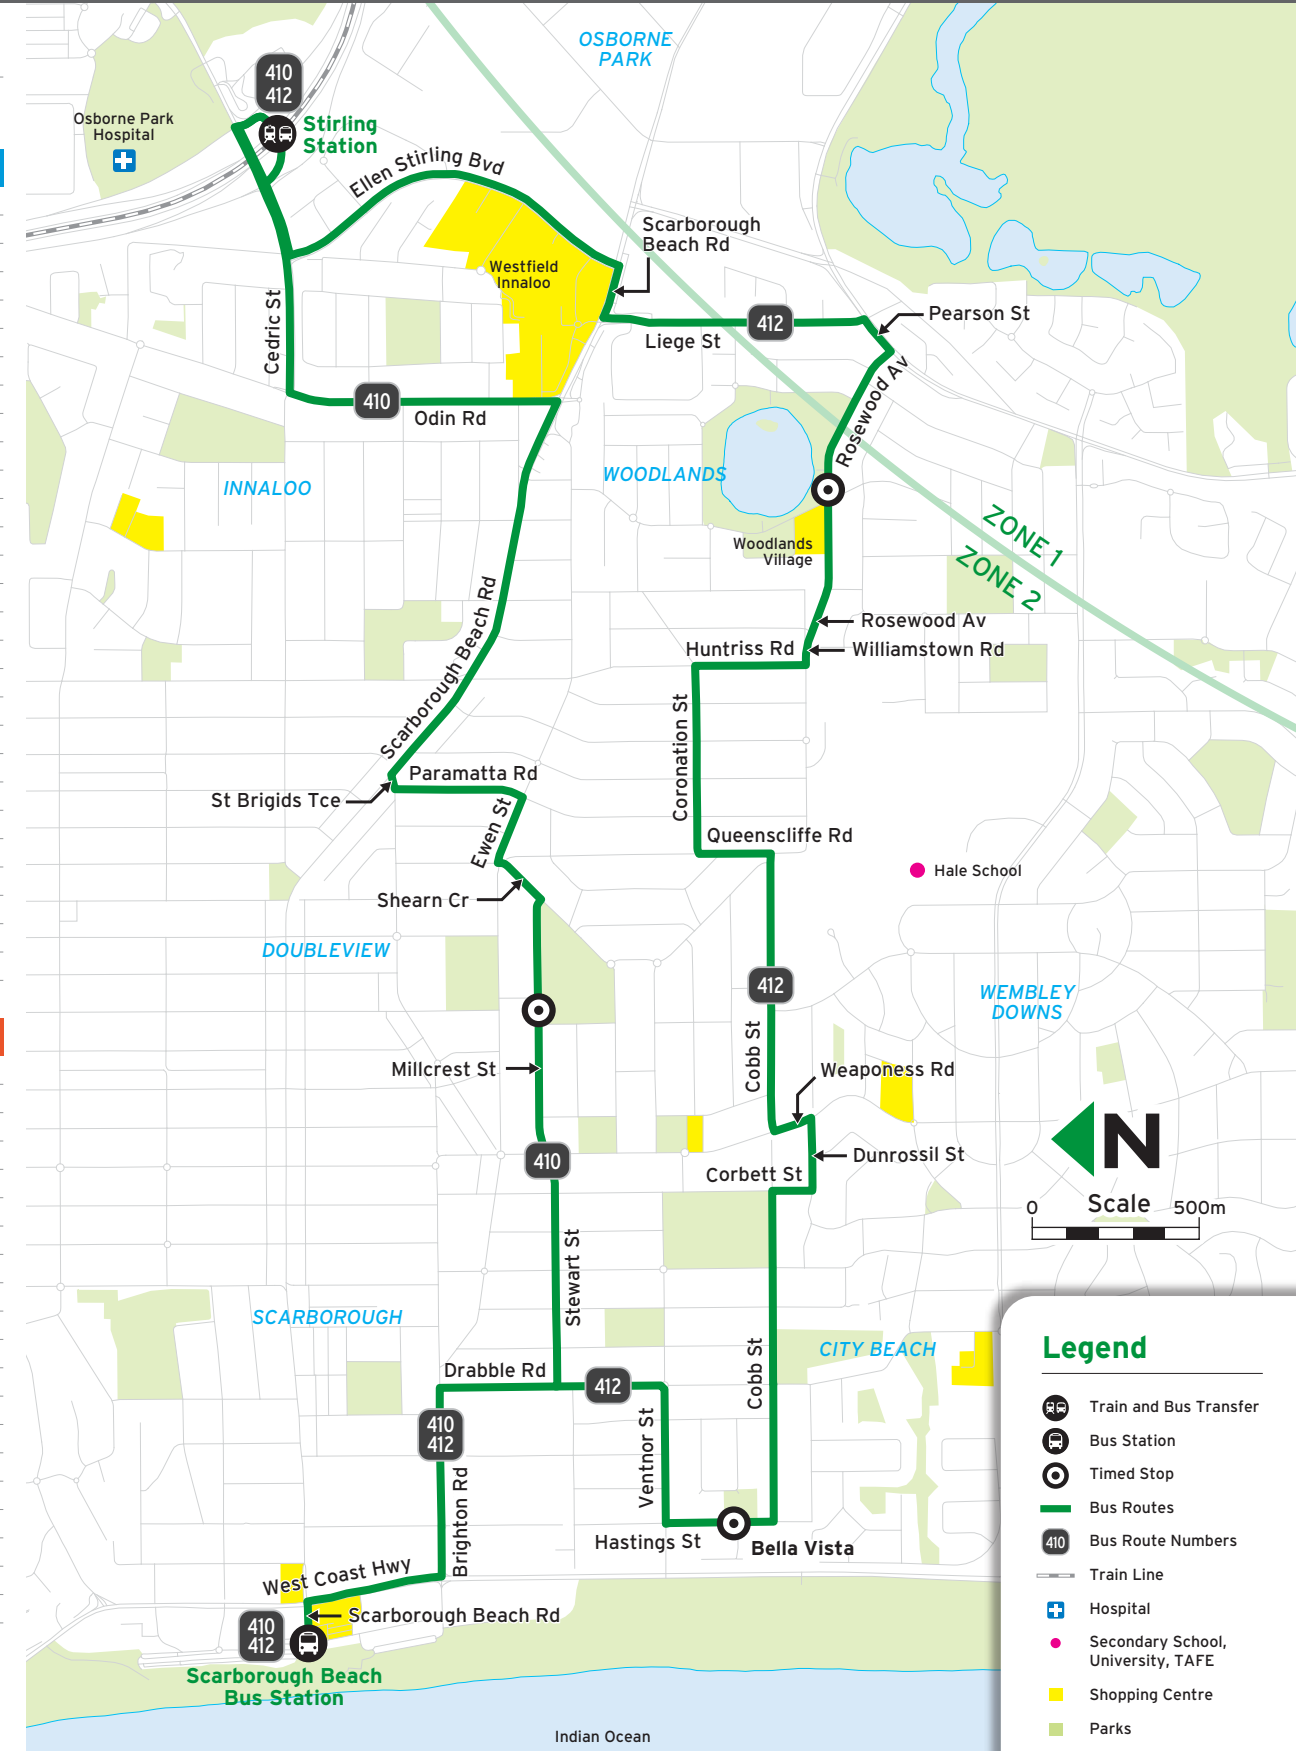

Sunday and Public Holidays					
Timed Stops	27660	19305	19233	19279	11541
Stop No.	Scarborough Beach Bus Stn	Hastings St / Bella Vista	Woodlands Village Shop Ctr	Millcrest St / Byland St	Stirling Stn
Route No.					
am 410	8:46	-	-	8:52	9:05
412	9:07	9:13	9:21	-	9:34
410	9:46	-	-	9:52	10:05
412	10:05	10:11	10:19	-	10:34
410	10:43	-	-	10:50	11:04
412	11:05	11:11	11:19	-	11:34
410	11:43	-	-	11:50	12:04
pm 412	12:05	12:11	12:19	-	12:34
410	12:43	-	-	12:50	1:04
412	1:05	1:11	1:19	-	1:34
410	1:43	-	-	1:50	2:04
412	2:05	2:11	2:19	-	2:34
410	2:43	-	-	2:50	3:04
412	3:05	3:11	3:19	-	3:34
410	3:45	-	-	3:52	4:04
412	4:05	4:11	4:19	-	4:34
410	4:45	-	-	4:52	5:04
412	5:05	5:11	5:19	-	5:34
410	5:46	-	-	5:52	6:04
410	6:46	-	-	6:52	7:04

1. **Legend**
2. Train and Bus Transfer
   - Bus Station
   - Timed Stop
   - Bus Routes
   - Bus Route Numbers
   - Train Line
   - Hospital
   - Secondary School, University, TAFE
   - Shopping Centre
   - Parks