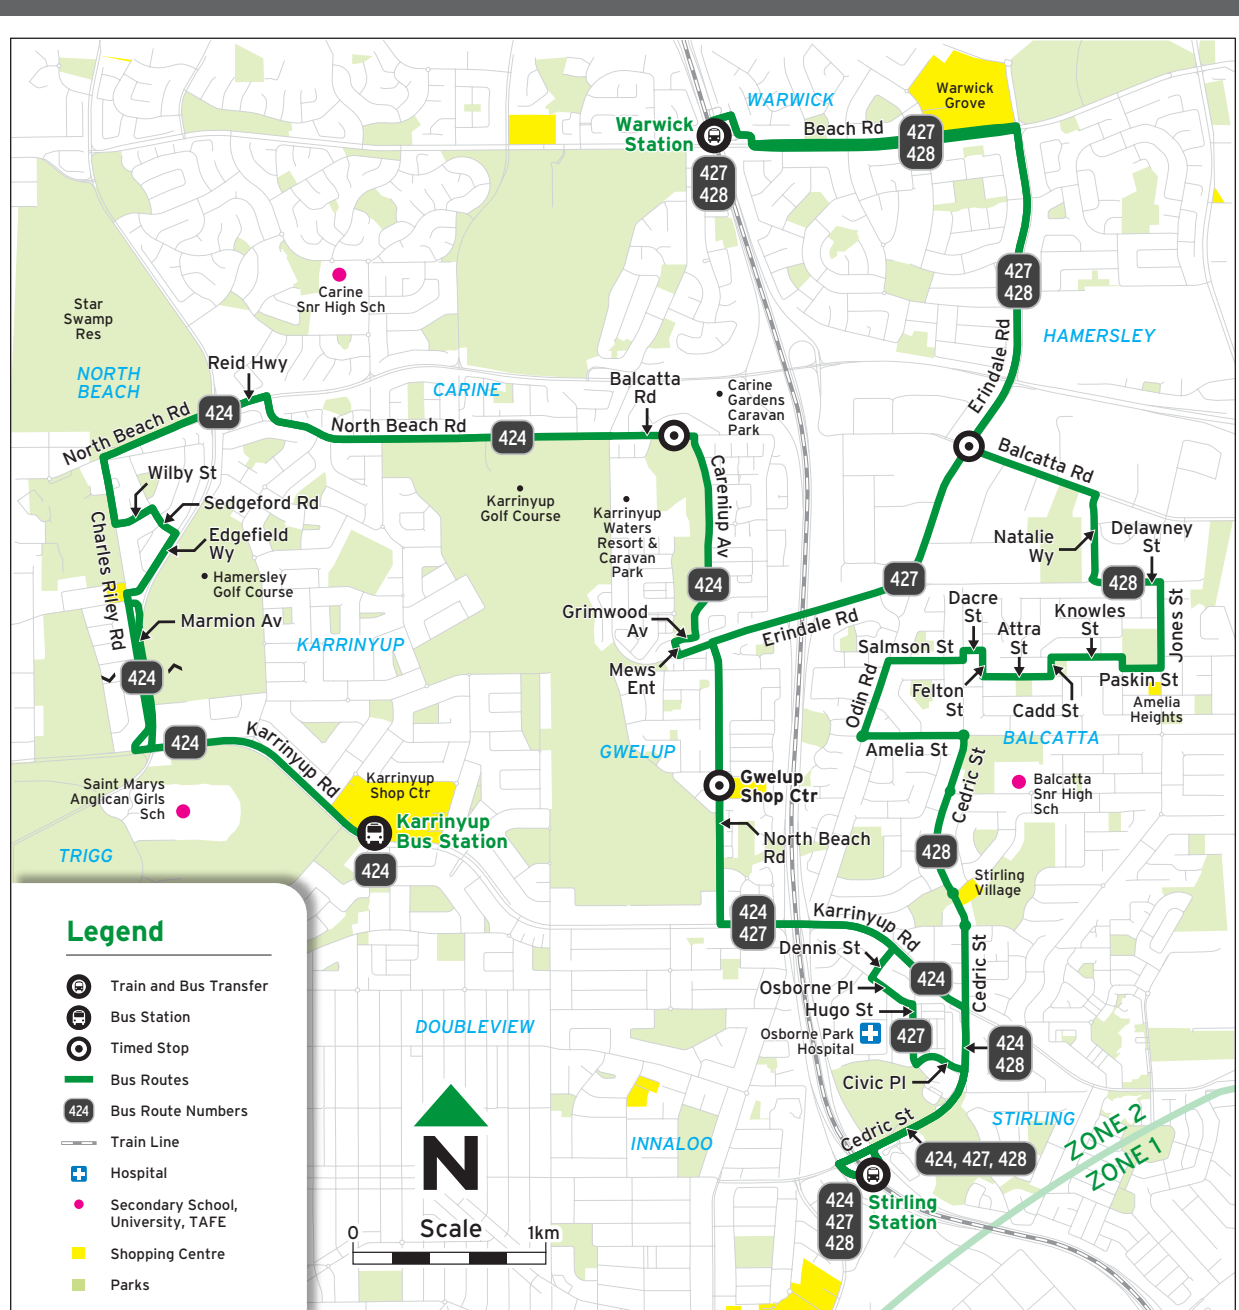

No Sunday and Public Holiday service

Route 428 - From Stirling

Timed Stops			
Stop No.	11537	18612	12554
Route No.	Stirling Stn	Erindale Rd / Balcatta Rd	Warwick Stn
Monday to Friday			
am 428 J	-	6:59	7:10
428	7:10	7:25	7:35
428	8:07	8:25	8:35
428	9:25	9:40	9:49
428	10:23	10:38	10:47
428	11:23	11:38	11:47
pm 428	12:23	12:38	12:47
428	1:23	1:38	1:47
428	2:28	2:43	2:54
428	3:28	3:45	3:56
428	4:28	4:45	4:56
428	5:03	5:21	5:33
428	5:23	5:39	5:50
428	5:43	5:59	6:10
428	6:03	6:19	6:28
428	6:23	6:39	6:48
428	6:40	6:54	7:02
428 B	7:00	7:13 B	-
428 B	7:23	7:36 B	-

Saturday

am 428	7:22	7:37	7:46
428	8:22	8:37	8:46
428	9:22	9:37	9:46
428	10:22	10:37	10:46
428	11:22	11:37	11:46
pm 428	12:22	12:37	12:46
428	1:22	1:37	1:46
428	2:22	2:37	2:46
428	3:22	3:37	3:46
428	4:22	4:37	4:46
428	5:22	5:37	5:45
428	6:22	6:37	6:45
428	7:22	7:37	7:45

Timed Stops		
Stop No.	11537	26274
Route No.	Stirling Stn	Jones St / Eversley St

Sunday and Public Holidays

am 428 A	8:07	8:19
428 A	9:07	9:19
428 A	10:07	10:19
428 A	11:07	11:19
pm 428 A	12:07	12:19
428 A	1:07	1:19
428 A	2:07	2:19
428 A	3:07	3:19
428 A	4:07	4:19
428 A	5:07	5:19
428 A	6:07	6:19
428 A	7:07	7:19

Route 424, 427, 428 Map

Legend

428 A Terminates on Jones St near Eversley St at time shown.
428 B Terminates on Jones St near Eversley St at time shown in Erindale Rd / Balcatta Rd column.
428 J Departs from Jones St near Eversley St 3 minutes prior to time shown in Erindale Rd / Balcatta Rd column.