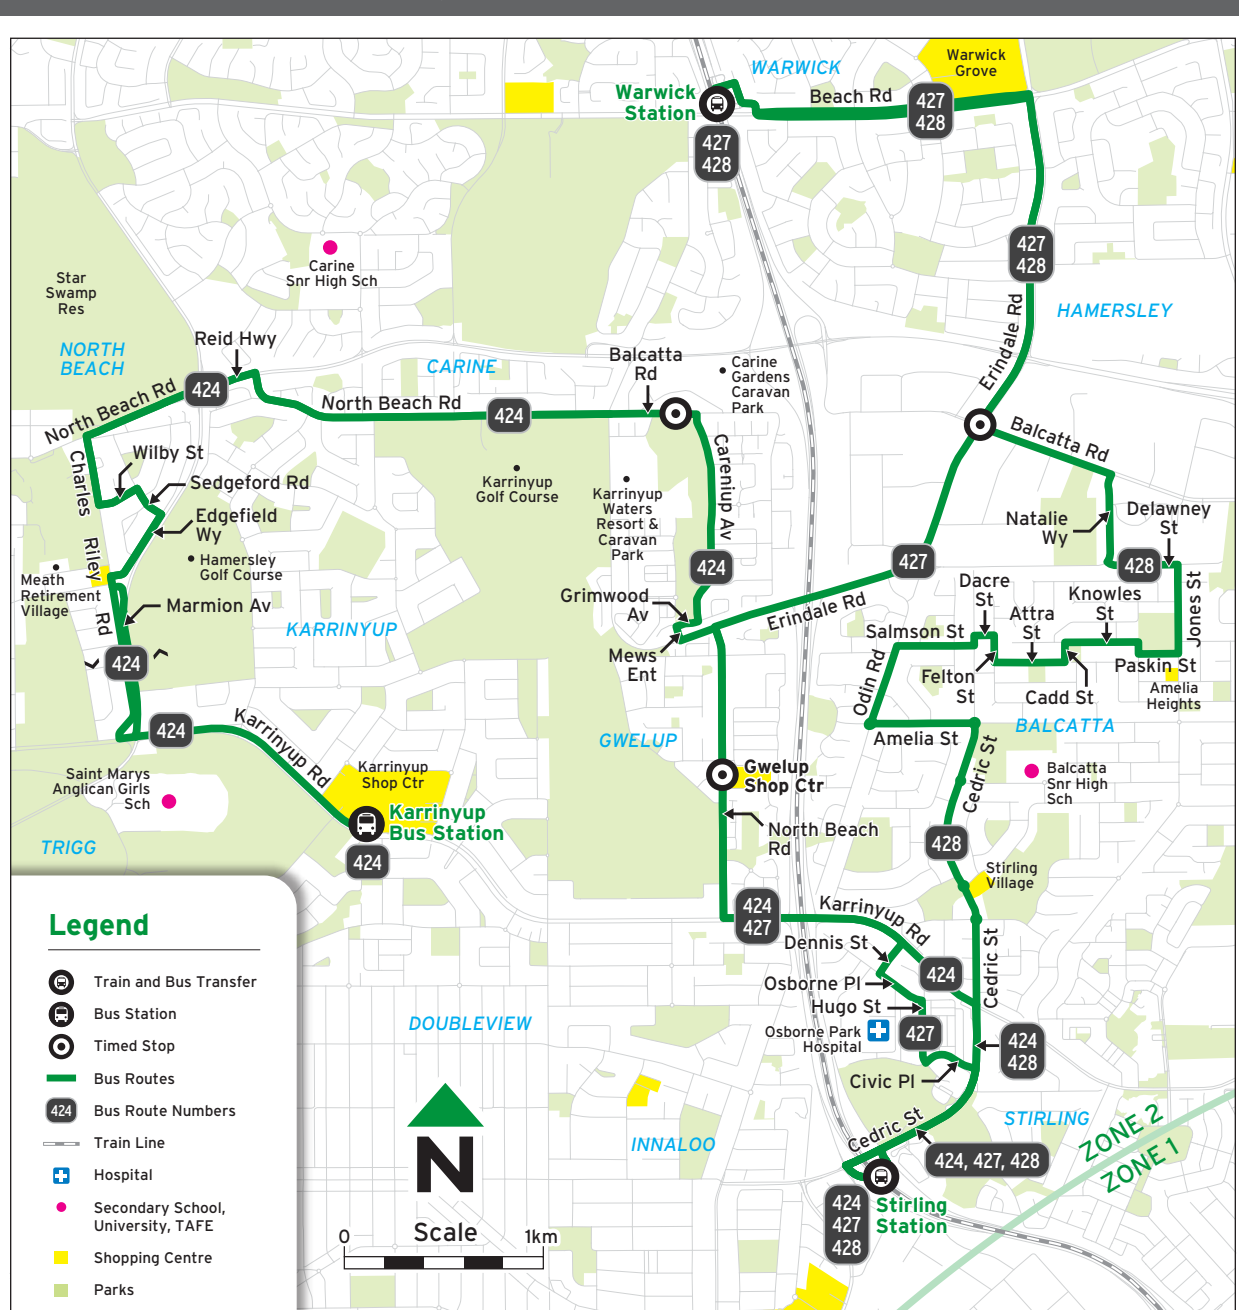

Timed Stops Stop No.	26259	11537
Route No.	Jones St / Eversley St	Stirling Stn

Sunday and Public Holidays		
am 428 B	7:22	7:34
428 B	8:22	8:34
428 B	9:22	9:35
428 B	10:22	10:35
428 B	11:22	11:35
pm 428 B	12:22	12:35
428 B	1:22	1:35
428 B	2:22	2:35
428 B	3:22	3:35
428 B	4:22	4:35
428 B	5:22	5:35
428 B	6:22	6:34

For information about connections with other bus and train services, please use JourneyPlanner at transperth.wa.gov.au

Suburbs

- Balcatta
- Carine
- Gwelup
- Hammersley
- Karrinyup
- North Beach
- Stirling
- Trigg
- Warwick

Timed Stops		
Stop No.	11537	26274
Route No.	Stirling Stn	Jones St / Eversley St

Sunday and Public Holidays		
am 428 B	8:07	8:19
428 B	9:07	9:19
428 B	10:07	10:19
428 B	11:07	11:19
pm 428 B	12:07	12:19
428 B	1:07	1:19
428 B	2:07	2:19
428 B	3:07	3:19
428 B	4:07	4:19
428 B	5:07	5:19
428 B	6:07	6:19
428 B	7:07	7:19

Route 424, 427, 428 Map

Legend

428 A Departs from Jones St near Eversley St 3 minutes prior to time shown.
 428 C Terminates on Jones St near Eversley St at time shown in Erindale Rd / Balcatta Rd column.
 428 B Terminates on Jones St near Eversley St at time shown.