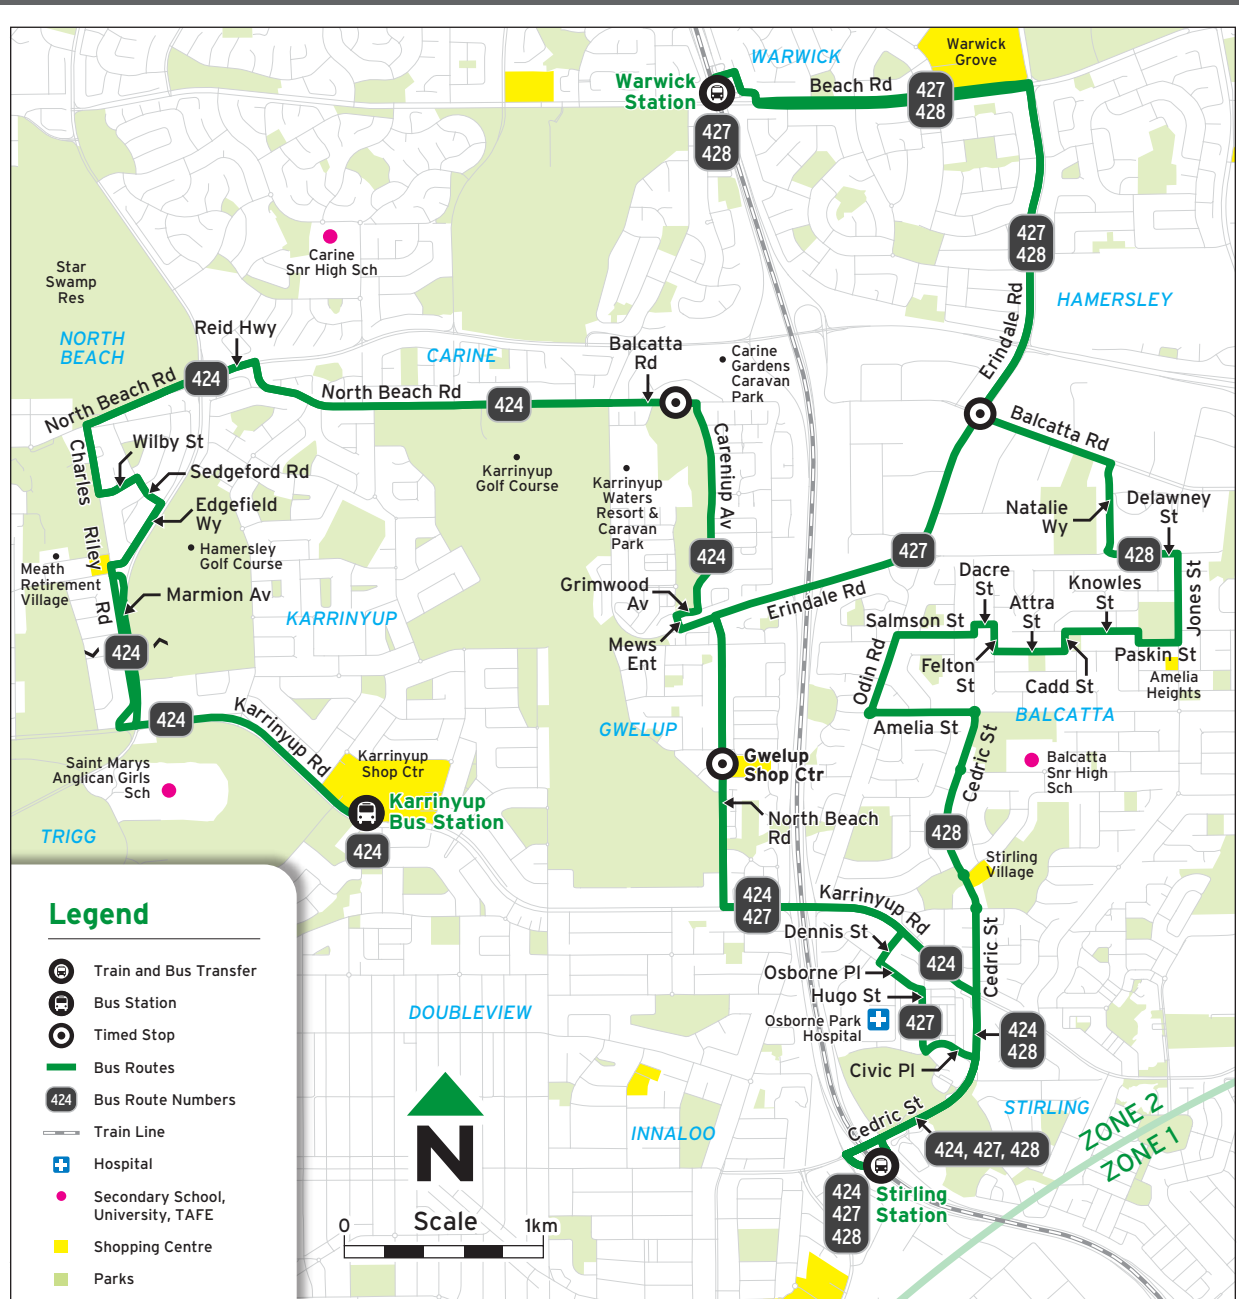

Timed Stops Stop No.	26259	11537
Route No.	Jones St / Eversley St	Stirling Stn

Sunday and Public Holidays		
am 428 B	7:22	7:34
428 B	8:22	8:34
428 B	9:22	9:35
428 B	10:22	10:35
428 B	11:22	11:35
pm 428 B	12:22	12:35
428 B	1:22	1:35
428 B	2:22	2:35
428 B	3:22	3:35
428 B	4:22	4:35
428 B	5:22	5:35
428 B	6:22	6:34

For information about connections with other bus and train services, please use JourneyPlanner at transperth.wa.gov.au

Suburbs

- Balcatta
- Carine
- Gwelup
- Hammersley
- Karrinyup
- North Beach
- Stirling
- Trigg
- Warwick

Timed Stops		
Stop No.	11537	26274
Route No.	Stirling Stn	Jones St / Eversley St

Sunday and Public Holidays

am 428 B	8:07	8:19
428 B	9:07	9:19
428 B	10:07	10:19
428 B	11:07	11:19
pm 428 B	12:07	12:19
428 B	1:07	1:19
428 B	2:07	2:19
428 B	3:07	3:19
428 B	4:07	4:19
428 B	5:07	5:19
428 B	6:07	6:19
428 B	7:07	7:19

Route 424, 427, 428 Map

Legend

428 A Departs from Jones St near Eversley St 3 minutes prior to time shown.
 428 C Terminates on Jones St near Eversley St at time shown in Erindale Rd / Balcatta Rd column.
 428 B Terminates on Jones St near Eversley St at time shown.