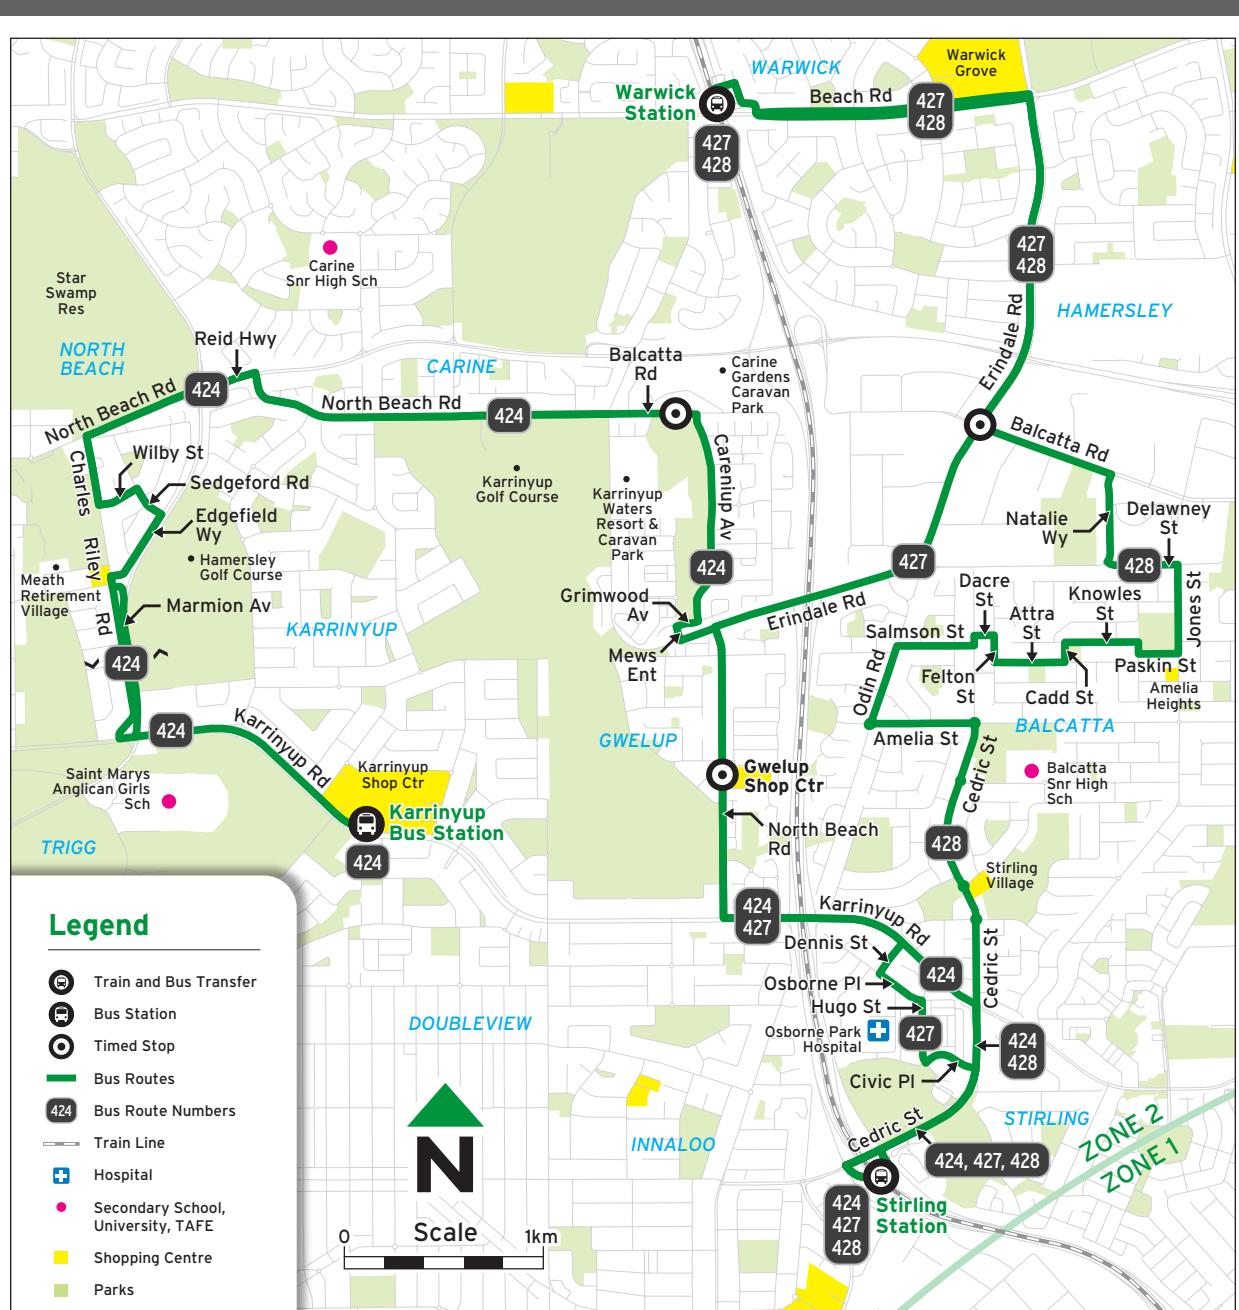

No Sunday and Public Holiday service

Route 428 - From Stirling

Timed Stops			
Stop No.	11537	18612	12554
Route No.	Stirling Stn	Erindale Rd / Balcatta Rd	Warwick Stn
Monday to Friday			
am 428 A	-	7:01	7:10
428	7:09	7:24	7:35
428	8:06	8:24	8:35
428	9:25	9:40	9:50
428	10:22	10:37	10:47
428	11:22	11:37	11:47
pm 428	12:22	12:37	12:47
428	1:22	1:37	1:47
428	2:27	2:42	2:53
428	3:37	3:54	4:07
428	4:07	4:25	4:40
428	4:37	4:54	5:08
428	5:07	5:25	5:38
428	5:47	6:03	6:15
428	6:09	6:24	6:34
428	6:29	6:43	6:53
428 C	6:59	C 7:12	-
428 C	7:37	C 7:50	-
Saturday			
am 428	6:45	6:59	7:08
428	7:37	7:51	8:00
428	8:37	8:51	9:00
428	9:37	9:51	10:00
428	10:37	10:52	11:01
428	11:37	11:52	12:01
pm 428	12:37	12:52	1:01
428	1:37	1:52	2:01
428	2:37	2:52	3:01
428	3:37	3:52	4:01
428	4:37	4:51	5:00
428	5:37	5:51	6:00
428	6:37	6:51	7:00

Timed Stops		
Stop No.	11537	26274
Route No.	Stirling Stn	Jones St / Eversley St

Sunday and Public Holidays		
am 428 B	8:07	8:20
428 B	9:07	9:20
428 B	10:07	10:20
428 B	11:07	11:20
pm 428 B	12:07	12:20
428 B	1:07	1:20
428 B	2:07	2:20
428 B	3:07	3:20
428 B	4:07	4:20
428 B	5:07	5:20
428 B	6:07	6:20
428 B	7:07	7:20

Route 424, 427, 428 Map

Legend

428 A Departs from Jones St near Eversley St 3 minutes prior to time shown.
428 B Terminates on Jones St near Eversley St at time shown.
428 C Terminates on Jones St near Eversley St at time shown in Erindale Rd / Balcatta Rd column.