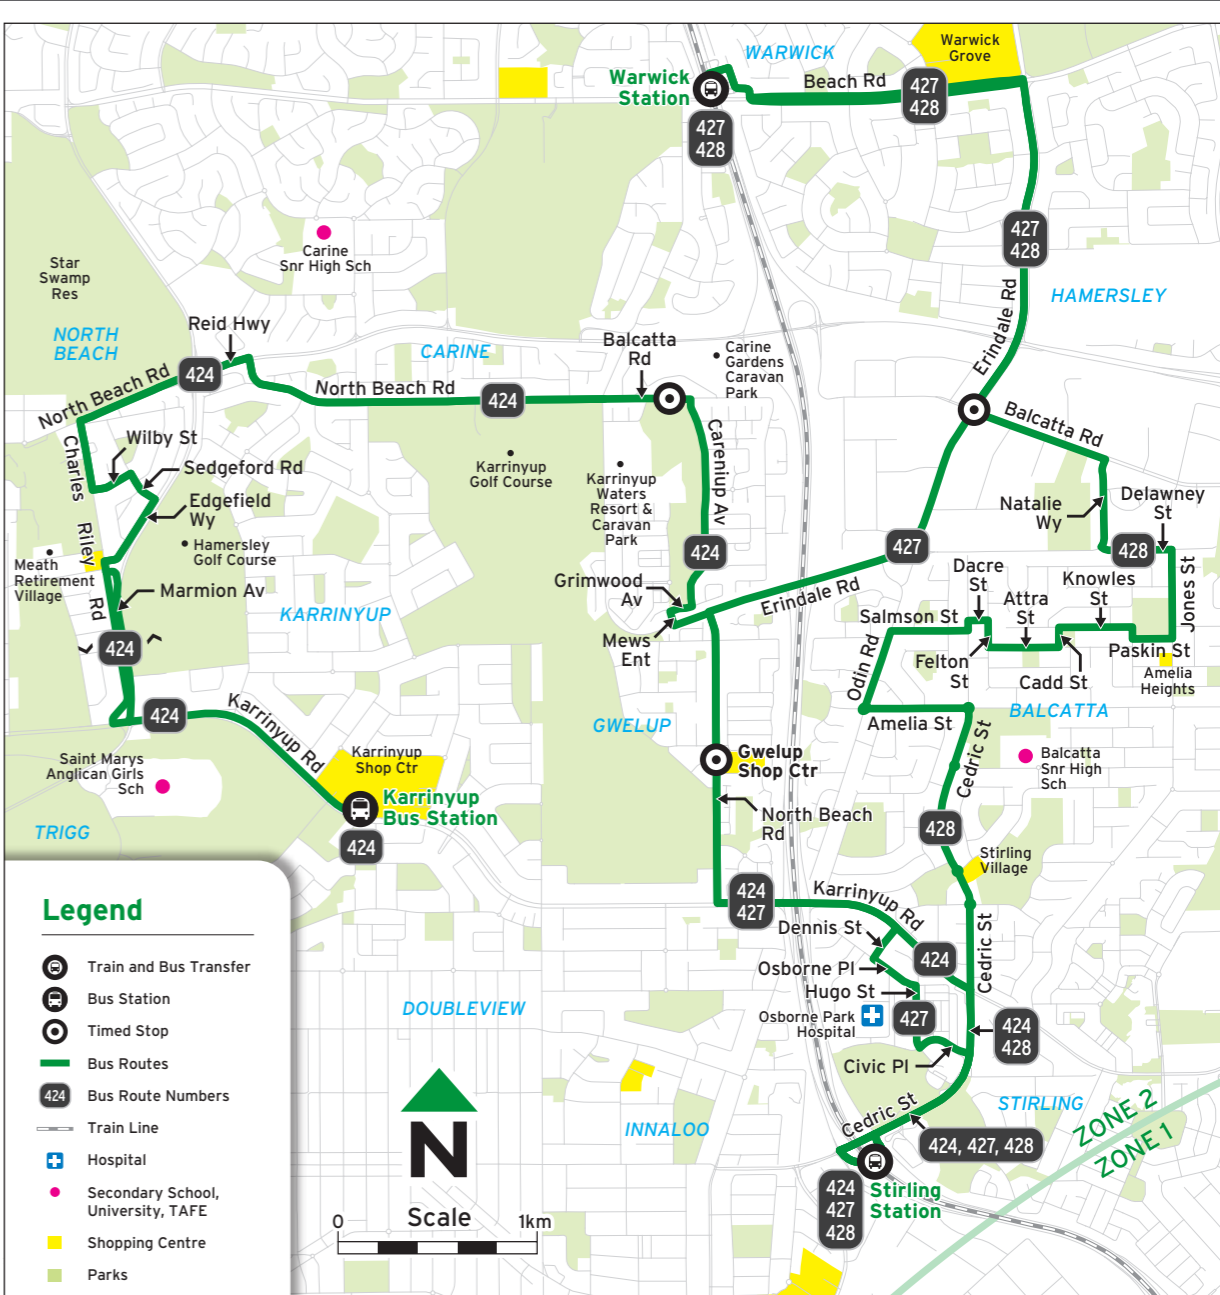

Timed Stops			
Stop No.	12554 / Stand 8	18584	11537 / Stand 1
Route No.	Warwick Stn	Erindale Rd / Balcatta Rd	Stirling Stn

Monday to Friday				
am	428 D	-	D 5:58	6:12
	428	6:19	6:23	6:42
	428	6:36	6:40	7:00
	428	6:53	6:58	7:20
	428	7:12	7:18	7:40
	428	7:30	7:37	8:00
	428	7:56	8:03	8:25
	428	8:17	8:24	8:46
	428	8:52	8:59	9:19
	428	9:53	9:59	10:19
	428	10:53	10:59	11:19
	428	11:53	11:59	12:19
pm	428	12:53	12:59	1:19
	428	1:56	2:02	2:22
	428	3:03	3:11	3:32
	428	4:14	4:22	4:42
	428	5:11	5:18	5:38
	428	5:41	5:48	6:07

Legend

D Departs from Jones St near Eversley St at time shown in Erindale Rd / Balcatta Rd column.

Routes

- 424** Stirling Stn - Karrinyup Bus Stn via North Beach Rd & Gwelup
- 427** Stirling Stn - Warwick Stn via North Beach Rd & Erindale Rd
- 428** Stirling Stn - Warwick Stn via Balcatta

For information about connections with other bus and train services, please use JourneyPlanner at transperth.wa.gov.au

Suburbs

- Balcatta
- Carine
- Gwelup
- Hamersley
- Karrinyup
- North Beach
- Stirling
- Trigg
- Warwick

Legend

- A Terminates on Jones St near Eversley St at time shown in Erindale Rd / Balcatta Rd column.
- D Departs Jones St near Eversley St 3 minutes prior to time shown.

Route 424, 427, 428 Map

Legend

- Train and Bus Transfer
- Bus Station
- Timed Stop
- Bus Routes
- Bus Route Numbers
- Train Line
- Hospital
- Secondary School, University, TAFE
- Shopping Centre
- Parks