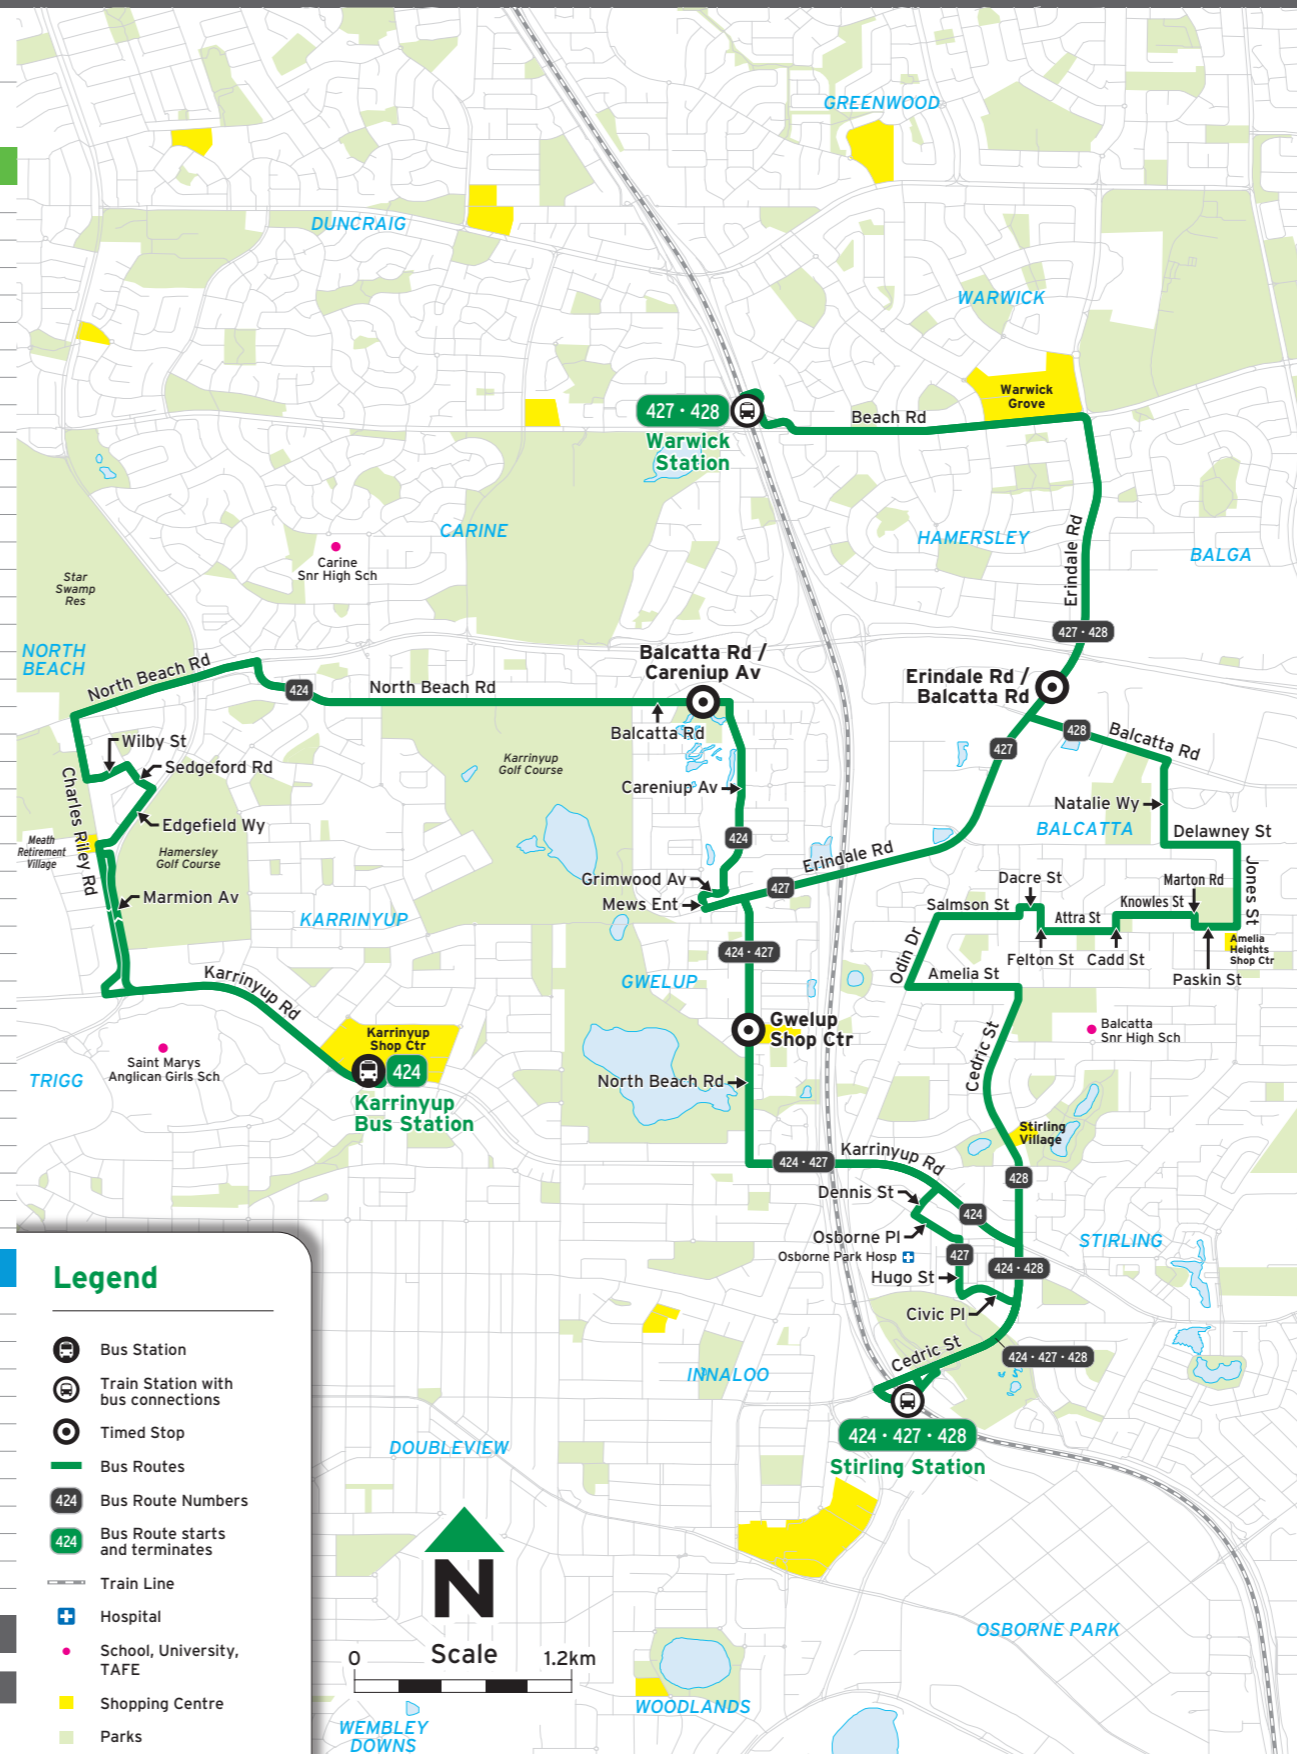

Saturday						
am 424	6:42	6:47	-	6:52	7:06	-
424	7:35	7:40	-	7:45	7:59	-
424	8:35	8:41	-	8:46	9:02	-
424 D	9:35	9:41	-	9:46	10:04	-
424 D	10:35	10:41	-	10:46	11:04	-
424	11:35	11:41	-	11:46	12:05	-
pm 424	12:35	12:41	-	12:46	1:03	-
424	1:35	1:41	-	1:46	2:02	-
424	2:35	2:41	-	2:46	3:02	-
424	3:35	3:41	-	3:46	4:02	-
424	4:35	4:41	-	4:46	5:02	-
424	5:35	5:41	-	5:46	6:02	-

No Sunday and Public Holiday service

Legend	
D	Deviates via Meath Retirement Village.
H	Operates on school holidays only.
S	Operates on school days only and deviates via Carine High School.

Looking for more information?

Visit us online
transperth.wa.gov.au

Get the app
Download our free iPhone® or Android™ app to help you plan your journey.

Link to the Transperth app for Android™ and iPhone®

Call us
InfoLine on 13 62 13
(TIS 13 14 50)

Hearing or speech impaired?
Call via NRS on 133 677

1. Visit an InfoCentre at:
2. Airport Central Station
   - Elizabeth Quay Bus Station
   - Perth Busport
   - Perth Station
   - Perth Underground Station