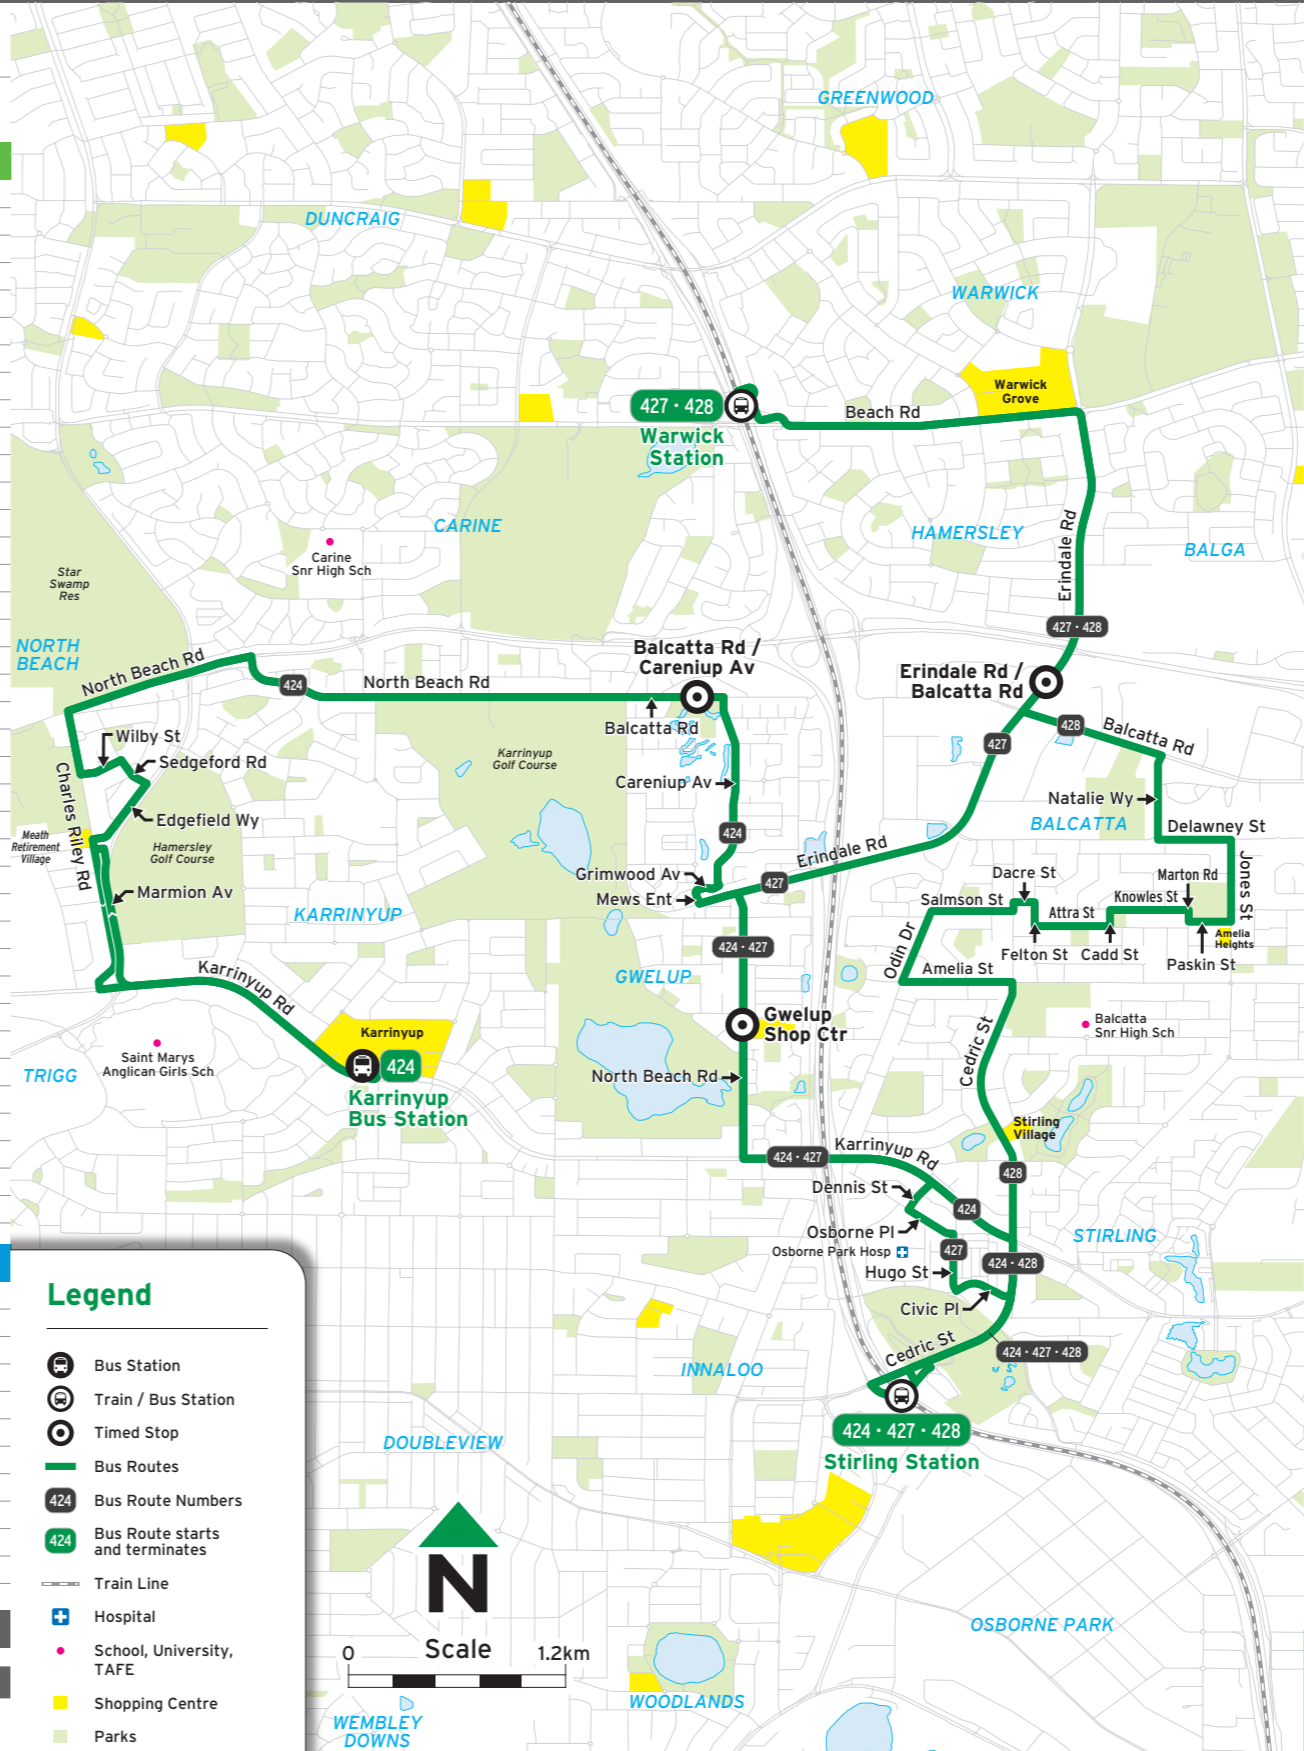

Saturday						
am 424	6:42	6:47	-	6:52	7:06	-
424	7:35	7:40	-	7:45	7:59	-
424	8:35	8:41	-	8:46	9:02	-
424 D	9:35	9:41	-	9:46	10:04	-
424 D	10:35	10:41	-	10:46	11:04	-
424	11:35	11:41	-	11:46	12:05	-
pm 424	12:35	12:41	-	12:46	1:03	-
424	1:35	1:41	-	1:46	2:02	-
424	2:35	2:41	-	2:46	3:02	-
424	3:35	3:41	-	3:46	4:02	-
424	4:35	4:41	-	4:46	5:02	-
424	5:35	5:41	-	5:46	6:02	-

No Sunday and Public Holiday service

Legend	
D	Deviates via Meath Retirement Village.
H	Operates on school holidays only.
S	Operates on school days only and deviates via Carine High School.

Looking for more information?

Visit us online
transperth.wa.gov.au

Get the app
Download our free iPhone® or Android™ app to help you plan your journey.

Link to the Transperth app for Android™ and iPhone®

Call us
InfoLine on 13 62 13
(TIS 13 14 50)
Hearing or speech impaired?
Call via NRS on 133 677

Visit an InfoCentre at:

- Airport Central Station
- Elizabeth Quay Bus Station
- Perth Busport
- Perth Station
- Perth Underground Station