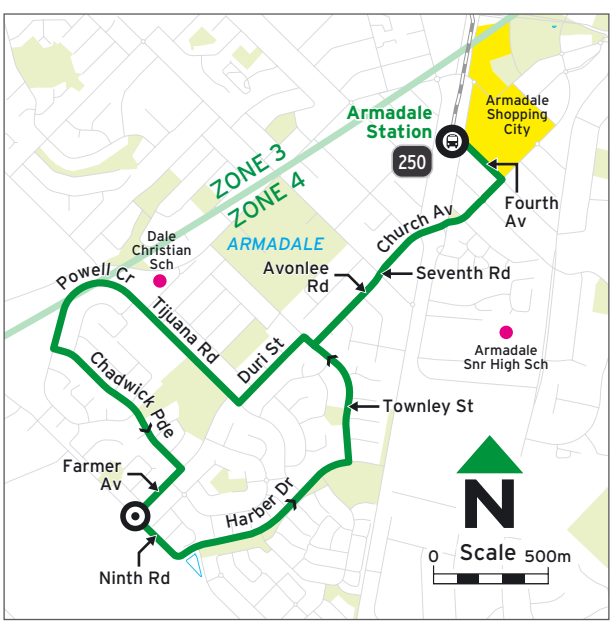

am	250	5:34	5:41	5:50
	250	6:02	6:09	6:18
	250	6:32	6:39	6:48
	250	7:01	7:08	7:18
	250	7:16	7:23	7:33
	250	7:30	7:38	7:48
	250	7:47	7:55	8:07
	250	8:03	8:11	8:23
	250	8:22	8:30	8:40
	250	8:37	8:45	8:55
	250	8:52	9:00	9:10
	250	9:03	9:12	9:23
	250	9:33	9:42	9:54
	250	10:03	10:12	10:24
	250	10:33	10:42	10:54
	250	11:03	11:12	11:24
	250	11:33	11:42	11:54
pm	250	12:03	12:12	12:24
	250	12:33	12:42	12:54
	250	12:56	1:05	1:17
	250	1:26	1:35	1:47
	250	1:56	2:04	2:16
	250	2:26	2:36	2:48
	250	2:56	3:08	3:21
	250 A	3:10	3:20	3:30
	250	3:25	3:35	3:45
	250	3:40	3:49	3:59
	250	3:56	4:05	4:15
	250	4:11	4:20	4:30
	250	4:25	4:34	4:44
	250	4:40	4:49	4:59
	250	4:55	5:04	5:14
	250	5:13	5:22	5:32
	250	5:28	5:37	5:47
	250	5:43	5:52	6:01
	250	5:54	6:02	6:11
	250	6:09	6:17	6:26
	250	6:28	6:36	6:45
	250	6:58	7:05	7:14
	250	7:42	7:49	7:58
	250	8:58	9:05	9:14

Legend
250 A Operates on school days only.

Timed Stops			
Stop No.	13189	13227	13191
Route No.	Armadale Stn	Farmer Av / Ninth Rd	Armadale Stn

Saturday

am	250	7:45	7:53	8:04
	250	8:45	8:53	9:04
	250	9:45	9:53	10:05
	250	10:45	10:53	11:05
	250	11:45	11:53	12:05
pm	250	12:45	12:53	1:05
	250	1:45	1:53	2:05
	250	2:45	2:53	3:05
	250	3:45	3:53	4:04
	250	4:40	4:48	4:57
	250	5:40	5:48	5:57
	250	6:55	7:03	7:12
	250	7:40	7:47	7:55
	250	8:45	8:52	9:00

Sunday and Public Holidays

am	250	8:23	8:31	8:40
	250	9:23	9:31	9:40
	250	10:23	10:31	10:41
	250	11:20	11:28	11:40
pm	250	12:20	12:28	12:40
	250	1:23	1:31	1:41
	250	2:23	2:31	2:41
	250	3:23	3:31	3:41
	250	4:10	4:18	4:27
	250	5:10	5:18	5:27
	250	6:40	6:48	6:56

Route 250 Map

1. **Legend**
2. Train and Bus Transfer
   - Train Station
   - Timed Stop
   - Bus Routes
   - Bus Route Numbers
   - Train Line
   - Hospital
   - Secondary School, University, TAFE
   - Shopping Centre
   - Parks