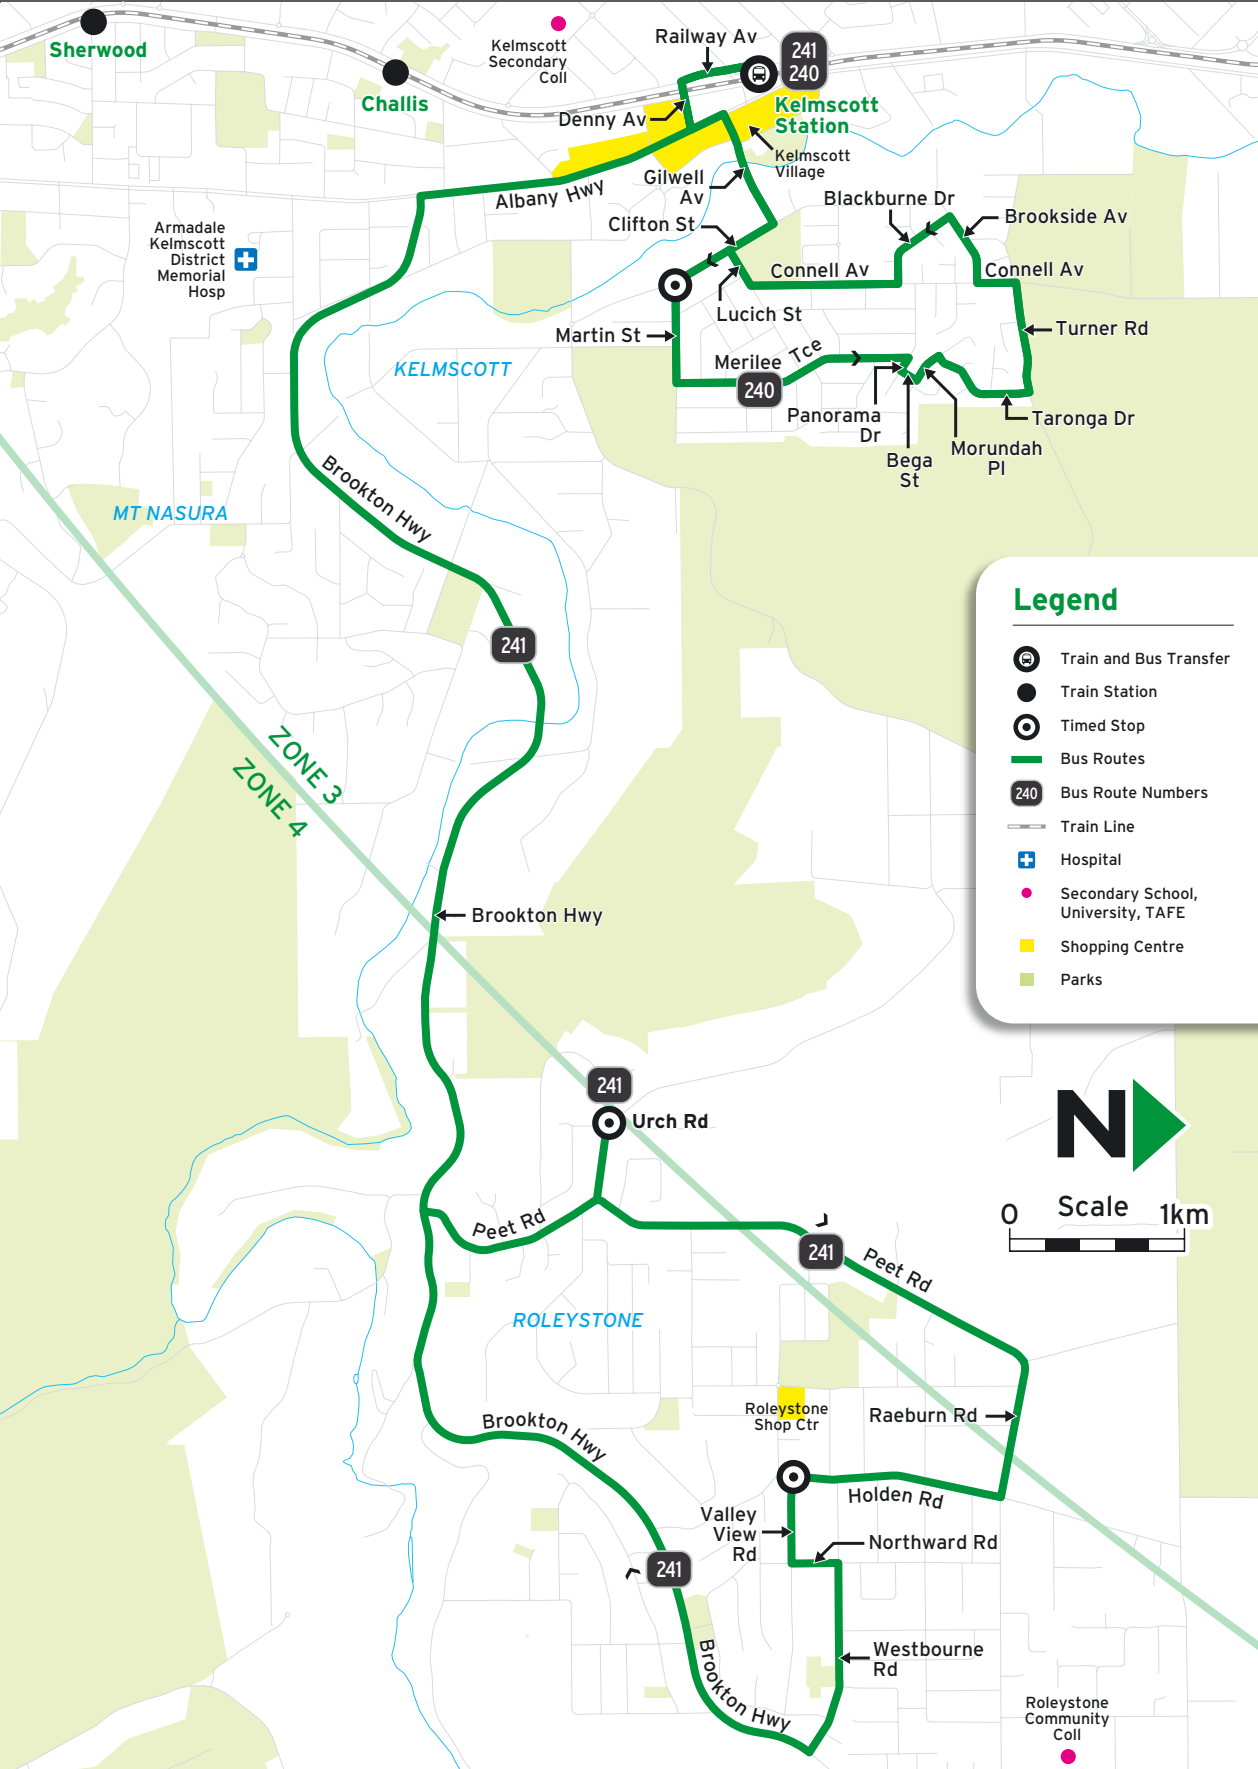

am	250	5:34	5:41	5:50
	250	6:02	6:09	6:18
	250	6:32	6:39	6:48
	250	7:01	7:08	7:18
	250	7:16	7:23	7:33
	250	7:30	7:38	7:48
	250	7:47	7:55	8:07
	250	8:03	8:11	8:23
	250	8:22	8:30	8:40
	250	8:37	8:45	8:55
	250	8:52	9:00	9:10
	250	9:03	9:12	9:23
	250	9:33	9:42	9:54
	250	10:03	10:12	10:24
	250	10:33	10:42	10:54
	250	11:03	11:12	11:24
	250	11:33	11:42	11:54
pm	250	12:03	12:12	12:24
	250	12:33	12:42	12:54
	250	12:56	1:05	1:17
	250	1:26	1:35	1:47
	250	1:56	2:04	2:16
	250	2:26	2:36	2:48
	250	2:56	3:08	3:21
	250 A	3:10	3:20	3:30
	250	3:25	3:35	3:45
	250	3:40	3:49	3:59
	250	3:56	4:05	4:15
	250	4:11	4:20	4:30
	250	4:25	4:34	4:44
	250	4:40	4:49	4:59
	250	4:55	5:04	5:14
	250	5:13	5:22	5:32
	250	5:28	5:37	5:47
	250	5:43	5:52	6:01
	250	5:54	6:02	6:11
	250	6:09	6:17	6:26
	250	6:28	6:36	6:45
	250	6:58	7:05	7:14
	250	7:42	7:49	7:58
	250	8:58	9:05	9:14

Legend
250 A Operates on school days only.

Timed Stops			
Stop No.	13189	13227	13191
Route No.	Armadale Stn	Farmer Av / Ninth Rd	Armadale Stn

Saturday

am	250	7:45	7:53	8:04
	250	8:45	8:53	9:04
	250	9:45	9:53	10:05
	250	10:45	10:53	11:05
	250	11:45	11:53	12:05
pm	250	12:45	12:53	1:05
	250	1:45	1:53	2:05
	250	2:45	2:53	3:05
	250	3:45	3:53	4:04
	250	4:40	4:48	4:57
	250	5:40	5:48	5:57
	250	6:55	7:03	7:12
	250	7:40	7:47	7:55
	250	8:45	8:52	9:00

Sunday and Public Holidays

am	250	8:23	8:31	8:40
	250	9:23	9:31	9:40
	250	10:23	10:31	10:41
	250	11:20	11:28	11:40
pm	250	12:20	12:28	12:40
	250	1:23	1:31	1:41
	250	2:23	2:31	2:41
	250	3:23	3:31	3:41
	250	4:10	4:18	4:27
	250	5:10	5:18	5:27
	250	6:40	6:48	6:56

Route 250 Map

1. **Legend**
2. Train and Bus Transfer
   - Train Station
   - Timed Stop
   - Bus Routes
   - Bus Route Numbers
   - Train Line
   - Hospital
   - Secondary School, University, TAFE
   - Shopping Centre
   - Parks