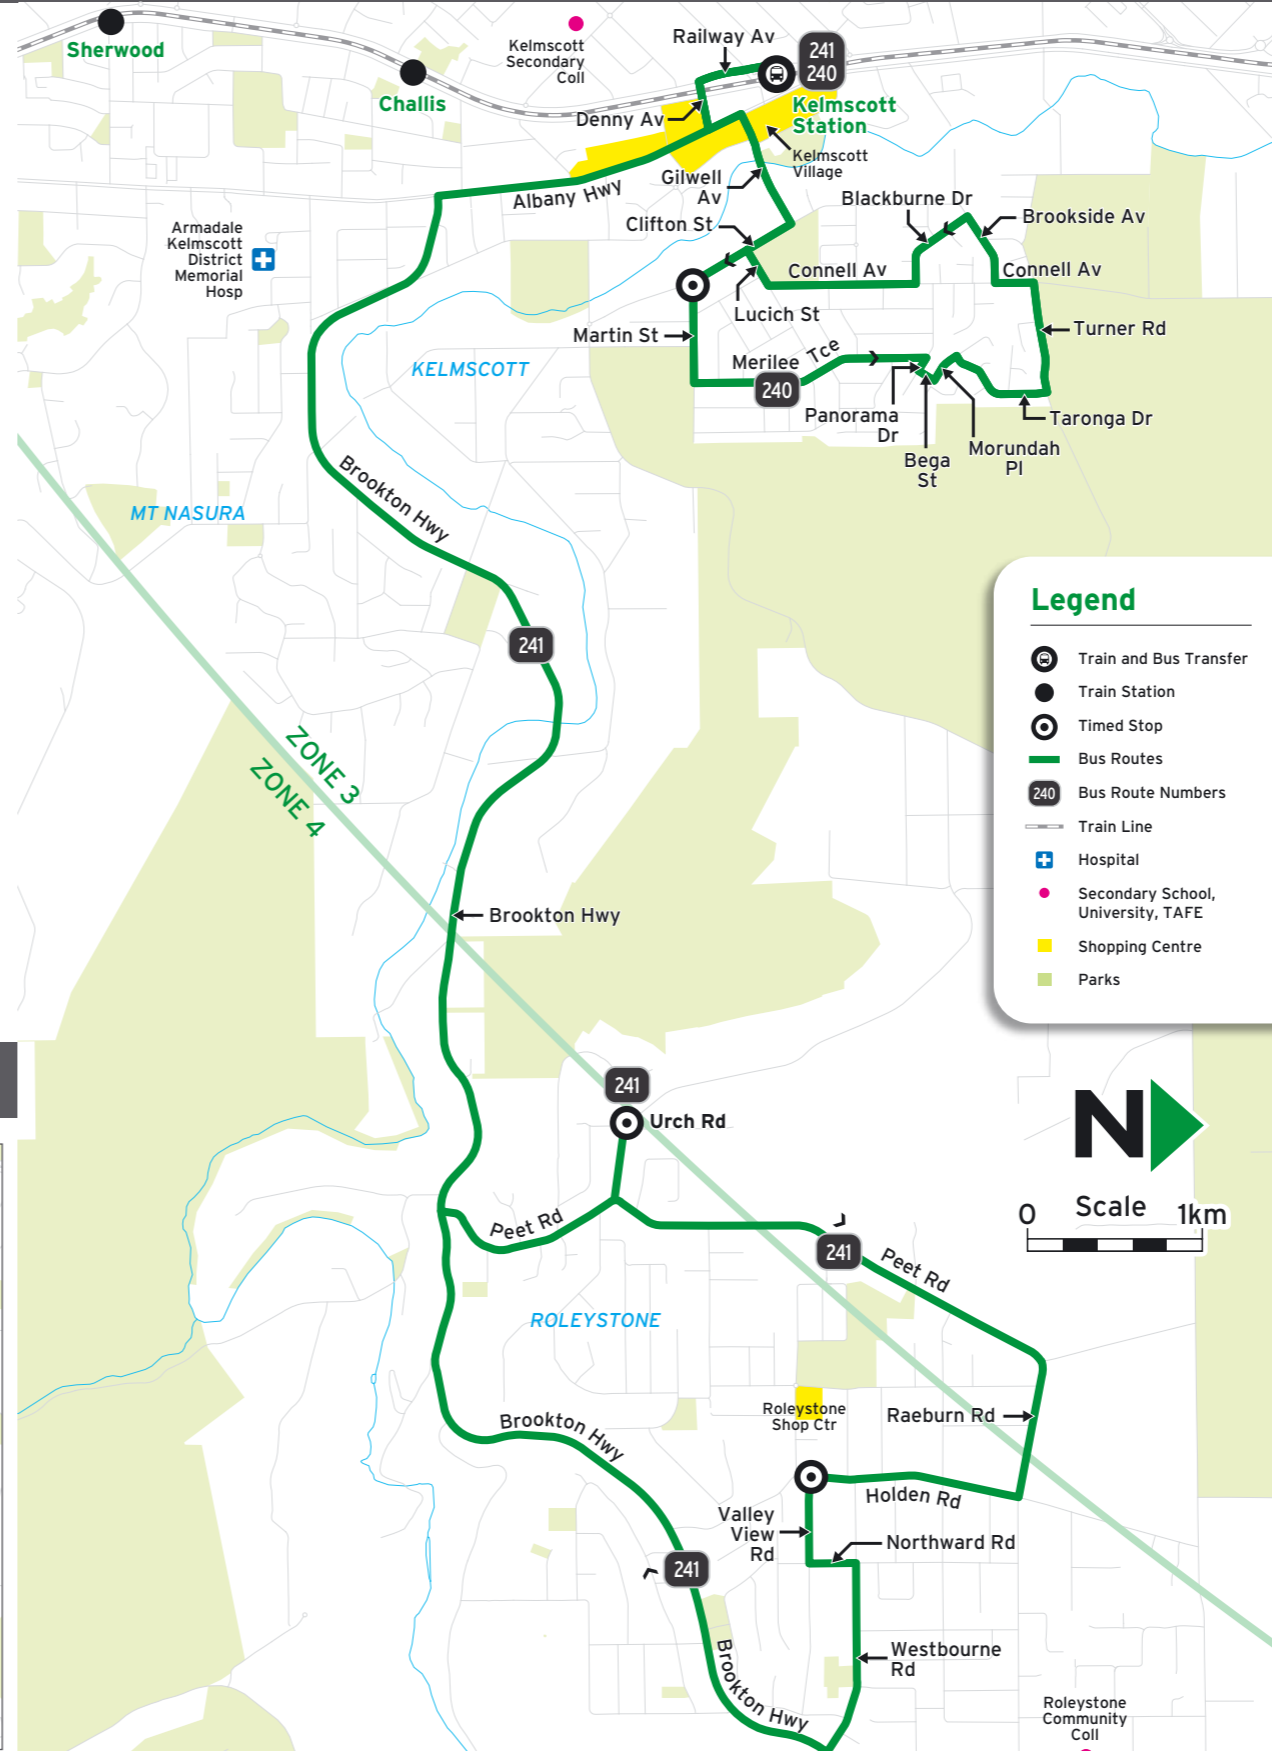

No Saturday, Sunday and Public Holiday service

Legend

- 240 A Extends to Kelmscott Senior High School on school days only.
- 240 S Operates on school days only.

Route 241 - Kelmscott Stn - Roleystone - Kelmscott Stn (Circular Service)

- 241 A Deviates via Hillandale Village.
- 241 B Operates on school days only and deviates via Roleystone Community College.
- 241 C Operates on school days only, departs from Kelmscott Senior High School at 3.00pm and deviates via Roleystone District High School.
- 241 E Operates on school days only.
- 241 H Operates on school holidays only.
- 241 R Operates on Monday, Tuesday, Thursday and Friday school days only, departing Roleystone Community College at 3.10pm.
- 241 S Departs from Canning Mills Rd, near Buchanan Rd, at 7.24am and extends to Kelmscott Senior High School on school days only.
- 241 T Operates on Wednesday school days only, departing Roleystone Community College at 2.55pm.

Legend
250 A Operates on school days only.

Timed Stops			
Stop No.	13189	13227	13191
Route No.	Armadale Stn	Farmer Av / Ninth Rd	Armadale Stn

Saturday

am	250	7:45	7:53	8:04
	250	8:45	8:53	9:04
	250	9:45	9:53	10:05
	250	10:45	10:53	11:05
	250	11:45	11:53	12:05
pm	250	12:45	12:53	1:05
	250	1:45	1:53	2:05
	250	2:45	2:53	3:05
	250	3:45	3:53	4:04
	250	4:40	4:48	4:57
	250	5:40	5:48	5:57
	250	6:55	7:03	7:12
	250	7:40	7:47	7:55
	250	8:45	8:52	9:00

Route 250 Map

Legend

- Train and Bus Transfer
- Train Station
- Timed Stop
- Bus Routes
- Bus Route Numbers
- Train Line
- Hospital
- Secondary School, University, TAFE
- Shopping Centre
- Parks

Route No.	Location	Stand
240	Kelmscott Stn	4
241	Kelmscott Stn	3
250	Armadale Stn	3