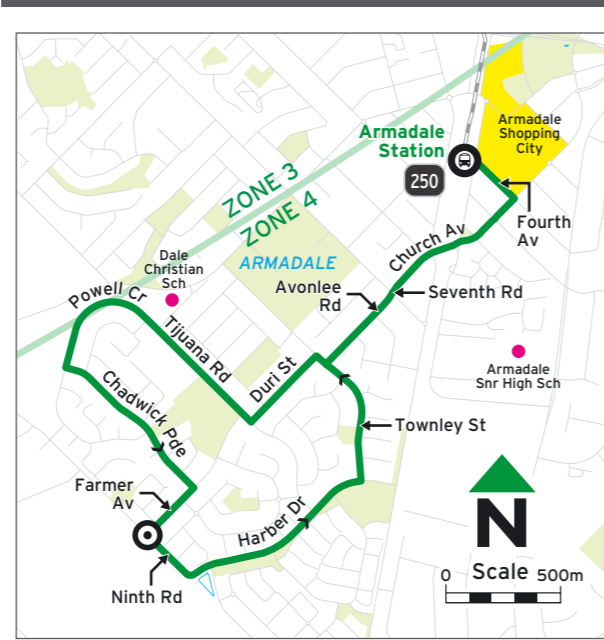

- 241 A Deviates via Hillandale Village.
- 241 B Operates on school days only and deviates via Roleystone Community College.
- 241 C Operates on school days only, departs from Kelmscott Senior High School at 3.00pm and deviates via Roleystone District High School.
- 241 E Operates on school days only.
- 241 H Operates on school holidays only.
- 241 R Operates on Monday, Tuesday, Thursday and Friday school days only, departing Roleystone Community College at 3.10pm.
- 241 S Departs from Canning Mills Rd, near Buchanan Rd, at 7.24am and extends to Kelmscott Senior High School on school days only.
- 241 T Operates on Wednesday school days only, departing Roleystone Community College at 2.55pm.

Legend
250 A Operates on school days only.

Timed Stops			
Stop No.	13189	13227	13191
Route No.	Armadale Stn	Farmer Av / Ninth Rd	Armadale Stn

Saturday

am	250	7:45	7:53	8:04
	250	8:45	8:53	9:04
	250	9:45	9:53	10:05
	250	10:45	10:53	11:05
	250	11:45	11:53	12:05
pm	250	12:45	12:53	1:05
	250	1:45	1:53	2:05
	250	2:45	2:53	3:05
	250	3:45	3:53	4:04
	250	4:40	4:48	4:57
	250	5:40	5:48	5:57
	250	6:55	7:03	7:12
	250	7:40	7:47	7:55
	250	8:45	8:52	9:00

Route 250 Map

Legend

- Train and Bus Transfer
- Train Station
- Timed Stop
- Bus Routes
- Bus Route Numbers
- Train Line
- Hospital
- Secondary School, University, TAFE
- Shopping Centre
- Parks

Route No.	Location	Stand
240	Kelmscott Stn	4
241	Kelmscott Stn	3
250	Armadale Stn	3