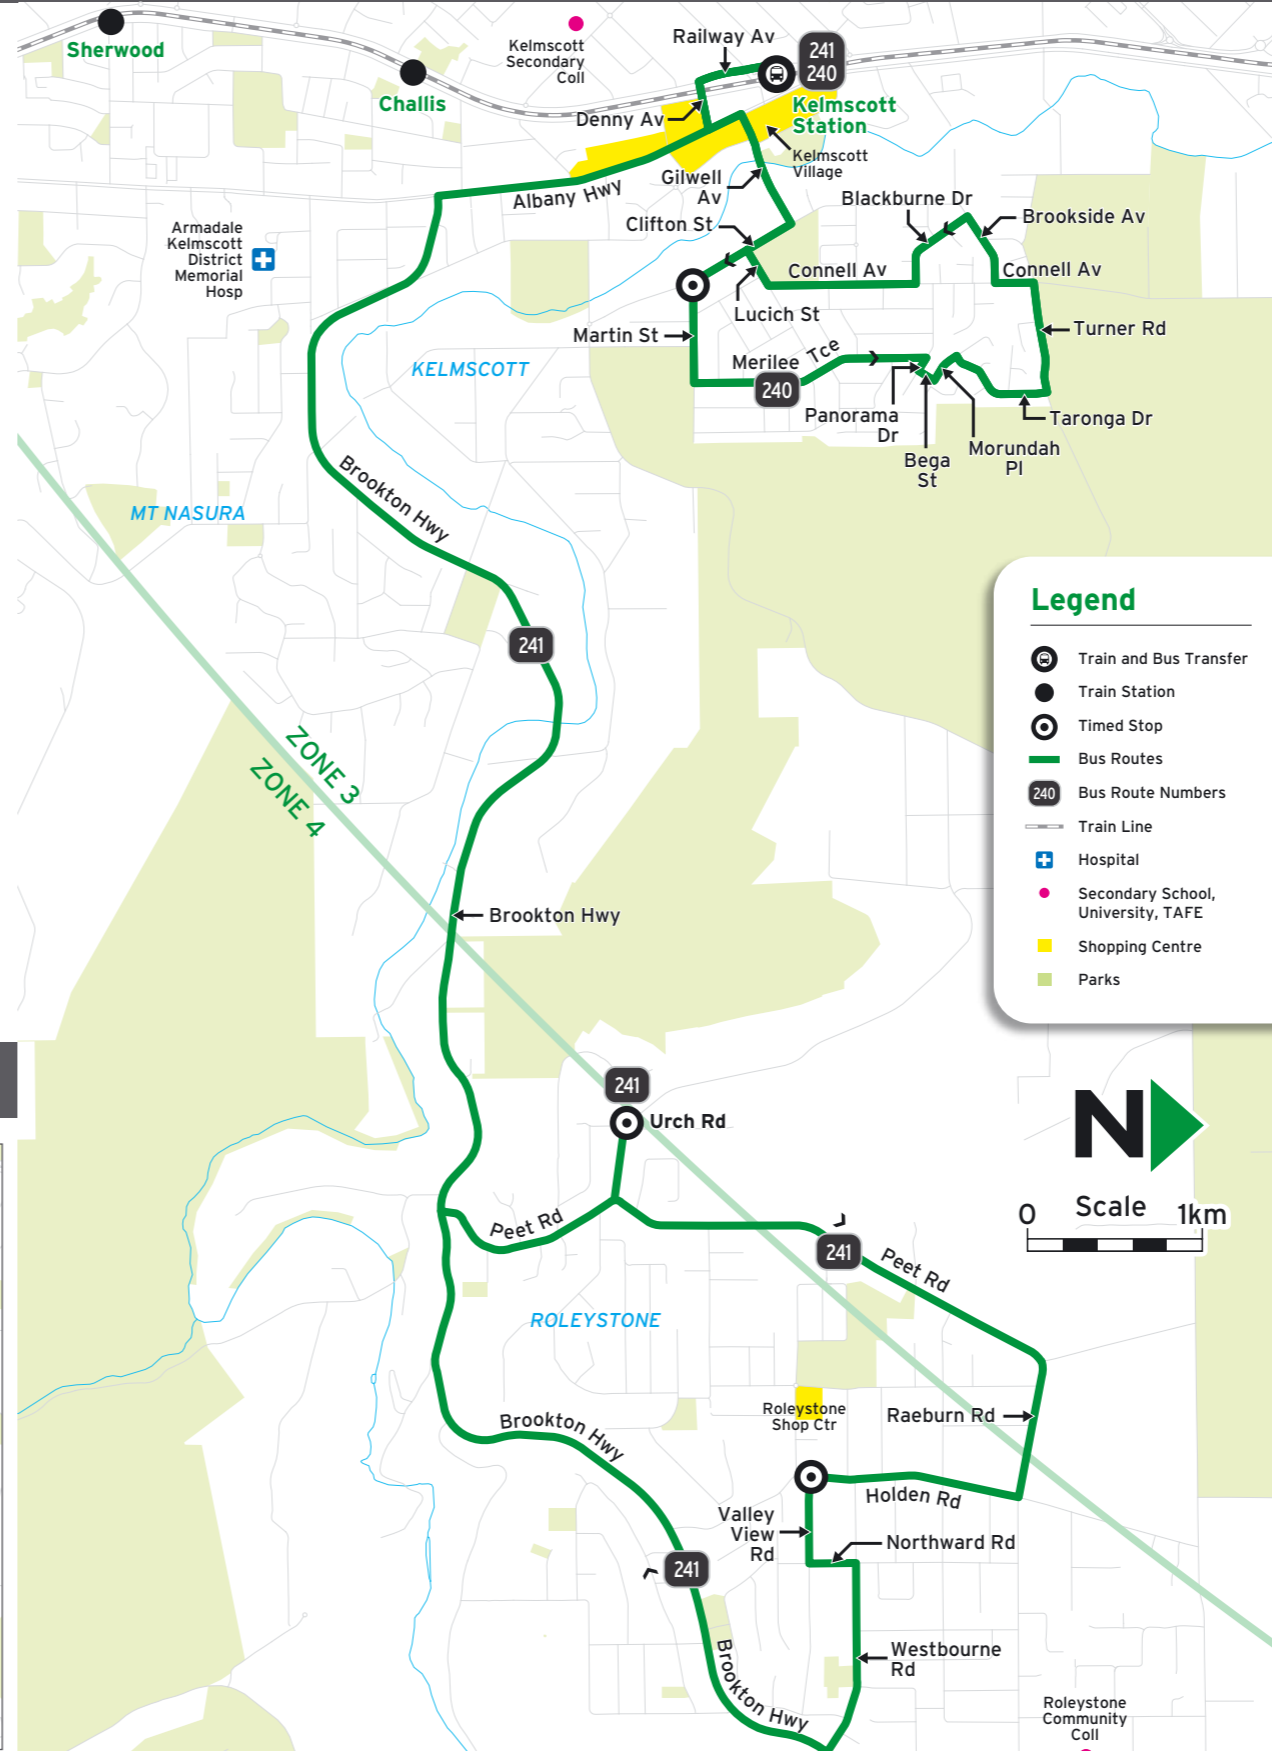

am	250	5:34	5:41	5:50
	250	6:02	6:09	6:18
	250	6:32	6:39	6:48
	250	7:01	7:08	7:18
	250	7:16	7:23	7:33
	250	7:30	7:38	7:48
	250	7:47	7:55	8:07
	250	8:03	8:11	8:23
	250	8:22	8:30	8:40
	250	8:37	8:45	8:55
	250	8:52	9:00	9:10
	250	9:03	9:12	9:23
	250	9:33	9:42	9:54
	250	10:03	10:12	10:24
	250	10:33	10:42	10:54
	250	11:03	11:12	11:24
	250	11:33	11:42	11:54
pm	250	12:03	12:12	12:24
	250	12:33	12:42	12:54
	250	12:56	1:05	1:17
	250	1:26	1:35	1:47
	250	1:56	2:04	2:16
	250	2:26	2:36	2:48
	250	2:56	3:08	3:21
	250 A	3:10	3:20	3:30
	250	3:25	3:35	3:45
	250	3:40	3:49	3:59
	250	3:56	4:05	4:15
	250	4:11	4:20	4:30
	250	4:25	4:34	4:44
	250	4:40	4:49	4:59
	250	4:55	5:04	5:14
	250	5:13	5:22	5:32
	250	5:28	5:37	5:47
	250	5:43	5:52	6:01
	250	5:54	6:02	6:11
	250	6:09	6:17	6:26
	250	6:28	6:36	6:45
	250	6:58	7:05	7:14
	250	7:42	7:49	7:58
	250	8:58	9:05	9:14

Legend
250 A Operates on school days only.

Timed Stops			
Stop No.	13189	13227	13191
Route No.	Armadale Stn	Farmer Av / Ninth Rd	Armadale Stn

Saturday

am	250	7:45	7:53	8:04
	250	8:45	8:53	9:04
	250	9:45	9:53	10:05
	250	10:45	10:53	11:05
	250	11:45	11:53	12:05
pm	250	12:45	12:53	1:05
	250	1:45	1:53	2:05
	250	2:45	2:53	3:05
	250	3:45	3:53	4:04
	250	4:40	4:48	4:57
	250	5:40	5:48	5:57
	250	6:55	7:03	7:12
	250	7:40	7:47	7:55
	250	8:45	8:52	9:00

Sunday and Public Holidays

am	250	8:23	8:31	8:40
	250	9:23	9:31	9:40
	250	10:23	10:31	10:41
	250	11:20	11:28	11:40
pm	250	12:20	12:28	12:40
	250	1:23	1:31	1:41
	250	2:23	2:31	2:41
	250	3:23	3:31	3:41
	250	4:10	4:18	4:27
	250	5:10	5:18	5:27
	250	6:40	6:48	6:56

Route 250 Map

Legend

- Train and Bus Transfer
- Train Station
- Timed Stop
- Bus Routes
- Bus Route Numbers
- Train Line
- Hospital
- Secondary School, University, TAFE
- Shopping Centre
- Parks

Route No.	Location	Stand
240	Kelmscott Stn	4
241	Kelmscott Stn	3
250	Armadale Stn	3

Looking for more information?

Visit us online
transperth.wa.gov.au

Get the app
Download our free iPhone® or Android™ app to help you plan your journey.

Call us
InfoLine on 13 62 13 (TIS 13 14 50)
Hearing or speech impaired? Call via NRS on 133 677

Visit an InfoCentre at:

- Elizabeth Quay Bus Station
- Perth Busport
- Perth Station
- Perth Underground Station