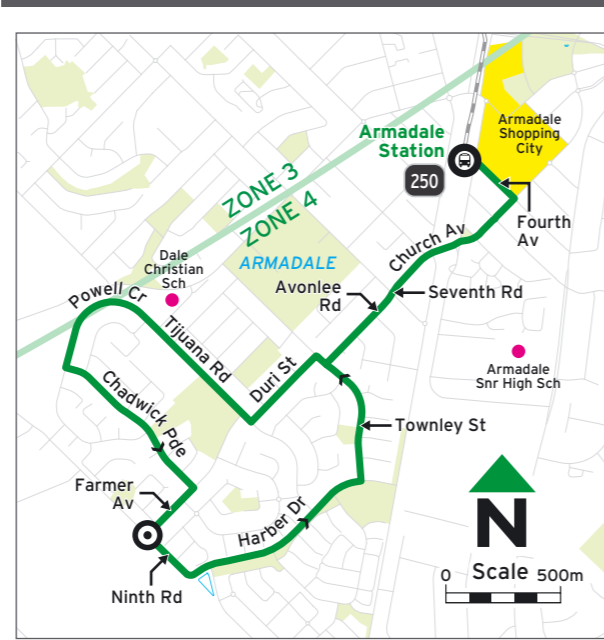

- 241 A Deviates via Hillandale Village.
- 241 B Operates on school days only and deviates via Roleystone Community College.
- 241 C Operates on school days only, departs from Kelmscott Senior High School at 3.00pm and deviates via Roleystone District High School.
- 241 E Operates on school days only.
- 241 H Operates on school holidays only.
- 241 R Operates on Monday, Tuesday, Thursday and Friday school days only, departing Roleystone Community College at 3.10pm.
- 241 S Departs from Canning Mills Rd, near Buchanan Rd, at 7.24am and extends to Kelmscott Senior High School on school days only.
- 241 T Operates on Wednesday school days only, departing Roleystone Community College at 2.55pm.

Suburbs

- Armadale
- Brookdale
- Clifton Hills
- Kelmscott
- Roleystone
- Wungong

All Transperth buses are accessible

Timed Stops			
Stop No.	13189	13227	13191
Route No.	Armadale Stn	Farmer Av / Ninth Rd	Armadale Stn

Legend
250 A Operates on school days only.

Timed Stops			
Stop No.	13189	13227	13191
Route No.	Armadale Stn	Farmer Av / Ninth Rd	Armadale Stn

Saturday

am	250	7:45	7:53	8:04
	250	8:45	8:53	9:04
	250	9:45	9:53	10:05
	250	10:45	10:53	11:05
	250	11:45	11:53	12:05
pm	250	12:45	12:53	1:05
	250	1:45	1:53	2:05
	250	2:45	2:53	3:05
	250	3:45	3:53	4:04
	250	4:40	4:48	4:57
	250	5:40	5:48	5:57
	250	6:55	7:03	7:12
	250	7:40	7:47	7:55
	250	8:45	8:52	9:00

Route 250 Map

Legend

- Train and Bus Transfer
- Train Station
- Timed Stop
- Bus Routes
- Bus Route Numbers
- Train Line
- Hospital
- Secondary School, University, TAFE
- Shopping Centre
- Parks

Route No.	Location	Stand
240	Kelmscott Stn	4
241	Kelmscott Stn	3
250	Armadale Stn	3