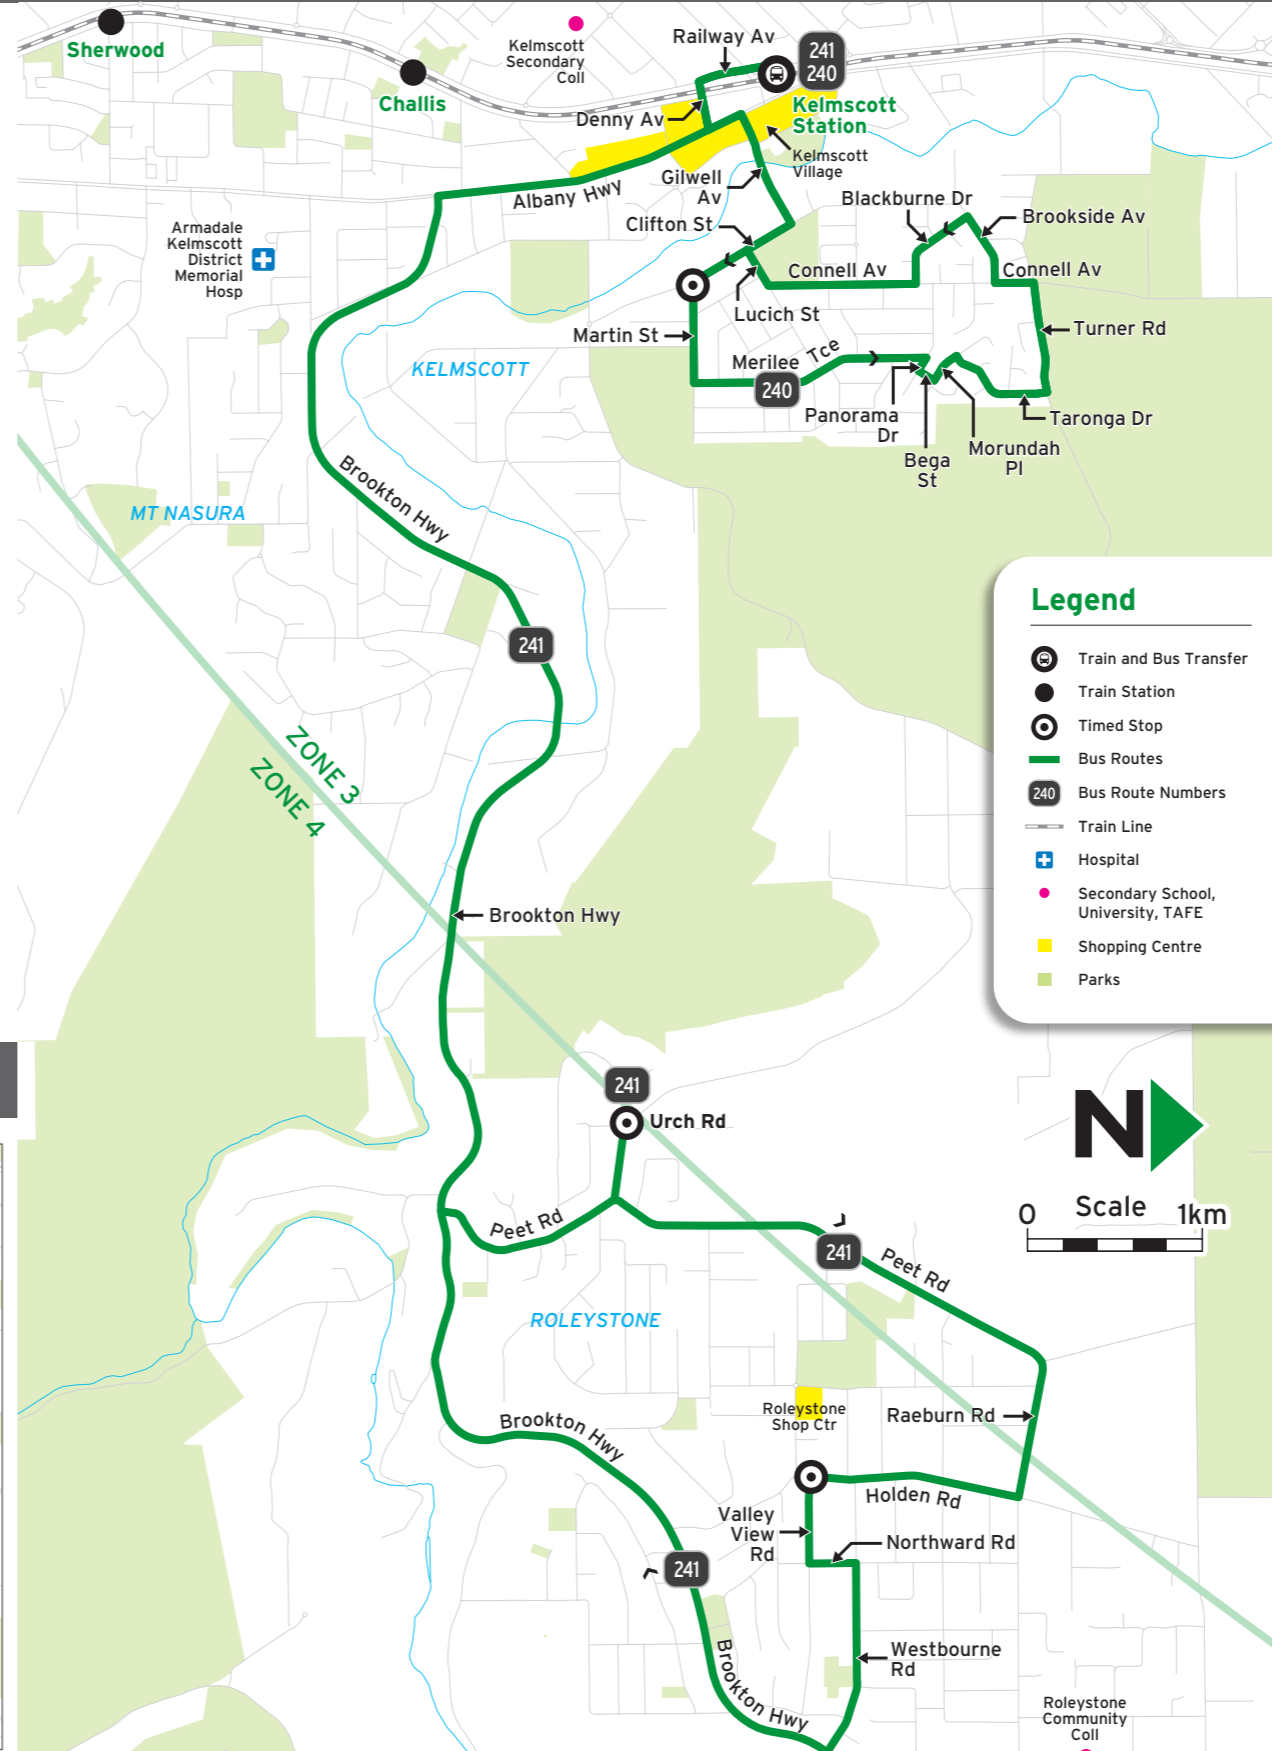

am 250	5:34	5:40	5:50
250	6:02	6:08	6:18
250	6:32	6:38	6:48
250	7:02	7:08	7:18
250	7:17	7:23	7:33
250	7:29	7:36	7:47
250	7:49	7:56	8:07
250	8:04	8:11	8:23
250	8:20	8:28	8:40
250	8:35	8:43	8:55
250	8:50	8:58	9:10
250	9:04	9:12	9:24
250	9:34	9:42	9:54
250	10:04	10:12	10:24
250	10:34	10:42	10:54
250	11:04	11:12	11:24
250	11:34	11:42	11:54
pm 250	12:04	12:12	12:24
250	12:34	12:42	12:54
250	12:56	1:04	1:16
250	1:26	1:34	1:46
250	1:56	2:04	2:16
250	2:26	2:36	2:48
250	2:56	3:07	3:19
250 S	3:10	3:19	3:31
250	3:25	3:34	3:46
250	3:40	3:49	3:59
250	3:56	4:04	4:14
250	4:11	4:19	4:29
250	4:25	4:33	4:43
250	4:40	4:48	4:58
250	4:55	5:02	5:11
250	5:13	5:20	5:29
250	5:28	5:35	5:44
250	5:43	5:50	5:59
250	5:54	6:01	6:10
250	6:09	6:16	6:25
250	6:27	6:34	6:43
250	6:57	7:04	7:13
250	7:43	7:50	7:59
250	8:58	9:05	9:14

Legend
250 S Operates on school days only.

Timed Stops			
Stop No.	13189	13227	13191
Route No.	Armadale Stn	Farmer Av / Ninth Rd	Armadale Stn

Saturday

am 250	7:53	8:00	8:09
250	8:50	8:57	9:09
250	9:50	9:57	10:09
250	10:50	10:57	11:09
250	11:50	11:57	12:09
pm 250	12:42	12:50	1:02
250	1:42	1:50	2:02
250	2:42	2:50	3:02
250	3:42	3:49	4:00
250	4:42	4:49	5:00
250	5:42	5:49	6:00
250	6:55	7:02	7:12
250	7:40	7:47	7:57
250	8:45	8:52	9:00

Sunday and Public Holidays

am 250	8:24	8:31	8:40
250	9:24	9:31	9:40
250	10:21	10:28	10:40
250	11:21	11:28	11:40
pm 250	12:21	12:28	12:40
250	1:10	1:17	1:29
250	2:10	2:17	2:29
250	3:10	3:17	3:29
250	4:10	4:17	4:27
250	5:10	5:17	5:27
250	6:40	6:47	6:57

Route 250 Map

Route No.	Location	Stand
240	Kelmscott Stn	4
241	Kelmscott Stn	3
250	Armadale Stn	3

Looking for more information?

Visit us online
transperth.wa.gov.au

Get the app
Download our free iPhone® or Android™ app to help you plan your journey.

Call us
InfoLine on 13 62 13 (TIS 13 14 50)
Hearing or speech impaired?
Call via NRS on 133 677

Visit an InfoCentre at:

- Elizabeth Quay Bus Station
- Perth Busport
- Perth Station
- Perth Underground Station