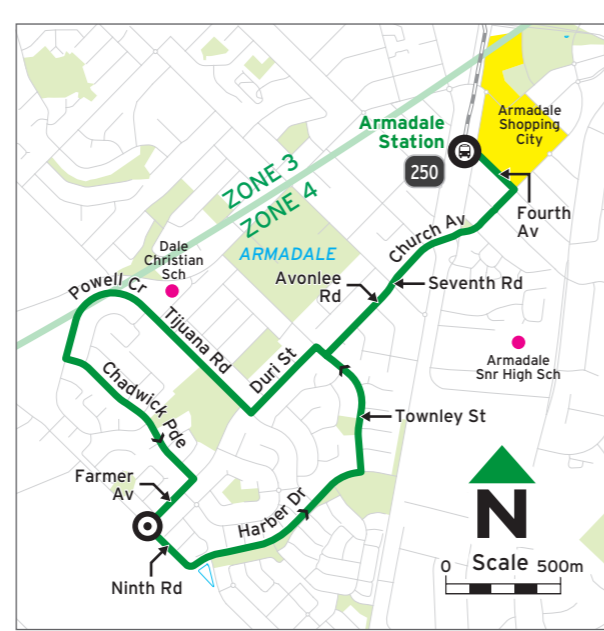

Routes

- 240** Kelmscott Stn - Circular Route via Clifton Hills
- 241** Kelmscott Stn - Circular Route via Roleystone
- 250** Armadale Stn - Circular Route via Brookdale

For information about connections with other bus and train services, please use JourneyPlanner at transperth.wa.gov.au

Suburbs

- Armadale
- Brookdale
- Clifton Hills
- Kelmscott
- Roleystone
- Wungong

Timed Stops			
Stop No.	13189	13227	13191
Route No.	Armadale Stn	Farmer Av / Ninth Rd	Armadale Stn

Monday to Friday

am 250	5:34	5:40	5:50
250	6:02	6:08	6:18
250	6:32	6:38	6:48
250	7:02	7:08	7:18
250	7:17	7:23	7:33
250	7:29	7:36	7:47
250	7:49	7:56	8:07
250	8:04	8:11	8:23
250	8:20	8:28	8:40
250	8:35	8:43	8:55
250	8:50	8:58	9:10
250	9:04	9:12	9:24
250	9:34	9:42	9:54
250	10:04	10:12	10:24
250	10:34	10:42	10:54
250	11:04	11:12	11:24
250	11:34	11:42	11:54
pm 250	12:04	12:12	12:24
250	12:34	12:42	12:54
250	12:56	1:04	1:16
250	1:26	1:34	1:46
250	1:56	2:04	2:16
250	2:26	2:36	2:48
250	2:56	3:07	3:19
250 S	3:10	3:19	3:31
250	3:25	3:34	3:46
250	3:40	3:49	3:59
250	3:56	4:04	4:14
250	4:11	4:19	4:29
250	4:25	4:33	4:43
250	4:40	4:48	4:58
250	4:55	5:02	5:11
250	5:13	5:20	5:29
250	5:28	5:35	5:44
250	5:43	5:50	5:59
250	5:54	6:01	6:10
250	6:09	6:16	6:25
250	6:27	6:34	6:43
250	6:57	7:04	7:13
250	7:43	7:50	7:59
250	8:58	9:05	9:14

Legend
250 S Operates on school days only.

Timed Stops			
Stop No.	13189	13227	13191
Route No.	Armadale Stn	Farmer Av / Ninth Rd	Armadale Stn

Saturday

am 250	7:53	8:00	8:09
250	8:50	8:57	9:09
250	9:50	9:57	10:09
250	10:50	10:57	11:09
250	11:50	11:57	12:09
pm 250	12:42	12:50	1:02
250	1:42	1:50	2:02
250	2:42	2:50	3:02
250	3:42	3:49	4:00
250	4:42	4:49	5:00
250	5:42	5:49	6:00
250	6:55	7:02	7:12
250	7:40	7:47	7:57
250	8:45	8:52	9:00

Route 250 Map

Route No.	Location	Stand
240	Kelmscott Stn	4
241	Kelmscott Stn	3
250	Armadale Stn	3

Looking for more information?

Visit us online
transperth.wa.gov.au

Get the app
Download our free iPhone® or Android™ app to help you plan your journey.