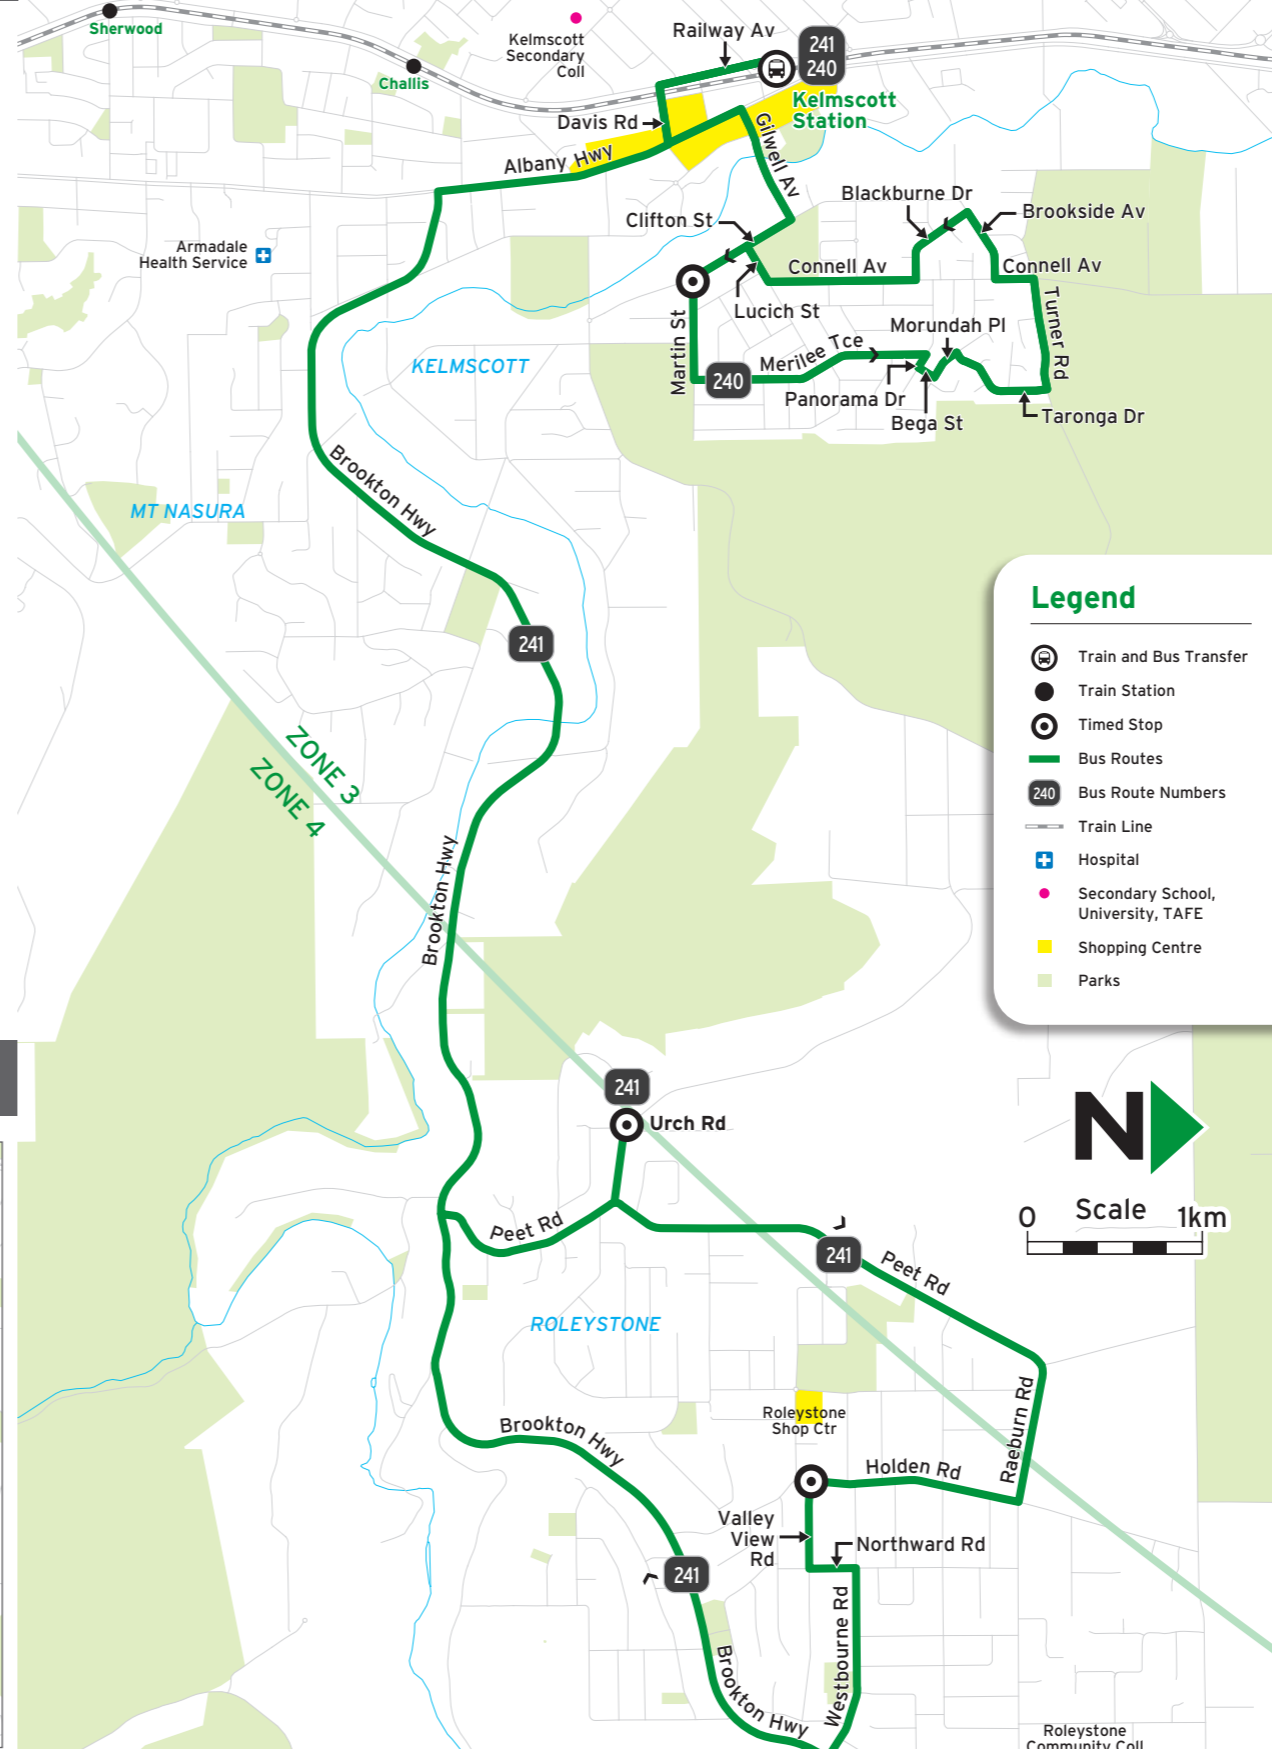

Legend
S Operates on school days only.

Timed Stops			
Stop No.	13189 / Stand 3	13227	13191 / Stand 1
Route No.	Armadale Stn	Farmer Av / Ninth Rd	Armadale Stn

Saturday

am 250	7:53	8:00	8:09
250	8:50	8:57	9:09
250	9:50	9:57	10:09
250	10:50	10:57	11:09
250	11:50	11:57	12:09
pm 250	12:42	12:50	1:02
250	1:42	1:50	2:02
250	2:42	2:50	3:02
250	3:42	3:49	4:00
250	4:42	4:49	5:00
250	5:42	5:49	6:00
250	6:55	7:02	7:12
250	7:40	7:47	7:57
250	8:45	8:52	9:00

Sunday and Public Holidays

am 250	8:24	8:31	8:40
250	9:24	9:31	9:40
250	10:21	10:28	10:40
250	11:21	11:28	11:40
pm 250	12:21	12:28	12:40
250	1:10	1:17	1:29
250	2:10	2:17	2:29
250	3:10	3:17	3:29
250	4:10	4:17	4:27
250	5:10	5:17	5:27
250	6:40	6:47	6:57

Route 250 Map

Looking for more information?

Visit us online
transperth.wa.gov.au

Get the app
Download our free iPhone® or Android™ app to help you plan your journey.

Call us
InfoLine on 13 62 13 (TIS 13 14 50)
Hearing or speech impaired? Call via NRS on 133 677

1. Visit an InfoCentre at:
2. Elizabeth Quay Bus Station
   - Perth Busport
   - Perth Station
   - Perth Underground Station