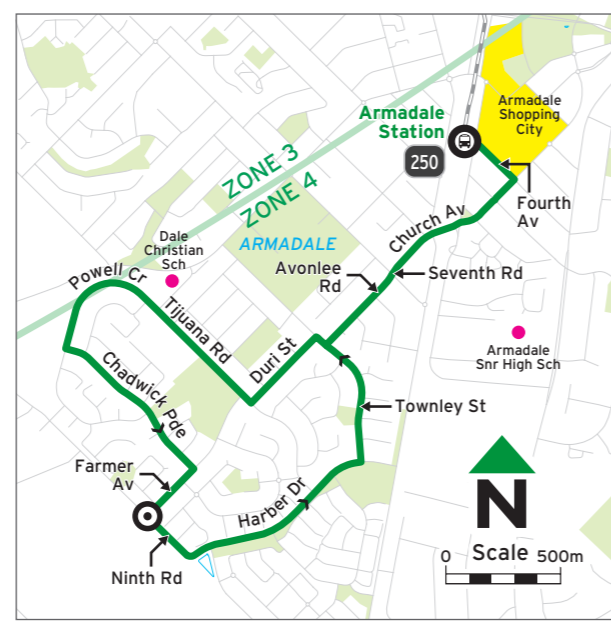

Legend
S Operates on school days only.

Timed Stops			
Stop No.	13189 / Stand 3	13227	13191 / Stand 1
Route No.	Armadale Stn	Farmer Av / Ninth Rd	Armadale Stn

Saturday

am 250	7:53	8:00	8:09
250	8:50	8:57	9:09
250	9:50	9:57	10:09
250	10:50	10:57	11:09
250	11:50	11:57	12:09
pm 250	12:42	12:50	1:02
250	1:42	1:50	2:02
250	2:42	2:50	3:02
250	3:42	3:49	4:00
250	4:42	4:49	5:00
250	5:42	5:49	6:00
250	6:55	7:02	7:12
250	7:40	7:47	7:57
250	8:45	8:52	9:00

Sunday and Public Holidays

am 250	8:24	8:31	8:40
250	9:24	9:31	9:40
250	10:21	10:28	10:40
250	11:21	11:28	11:40
pm 250	12:21	12:28	12:40
250	1:10	1:17	1:29
250	2:10	2:17	2:29
250	3:10	3:17	3:29
250	4:10	4:17	4:27
250	5:10	5:17	5:27
250	6:40	6:47	6:57

Route 250 Map

Looking for more information?

Visit us online
transperth.wa.gov.au

Get the app
Download our free iPhone® or Android™ app to help you plan your journey.

Call us
InfoLine on 13 62 13 (TIS 13 14 50)
Hearing or speech impaired? Call via NRS on 133 677

1. Visit an InfoCentre at:
2. Elizabeth Quay Bus Station
   - Perth Busport
   - Perth Station
   - Perth Underground Station