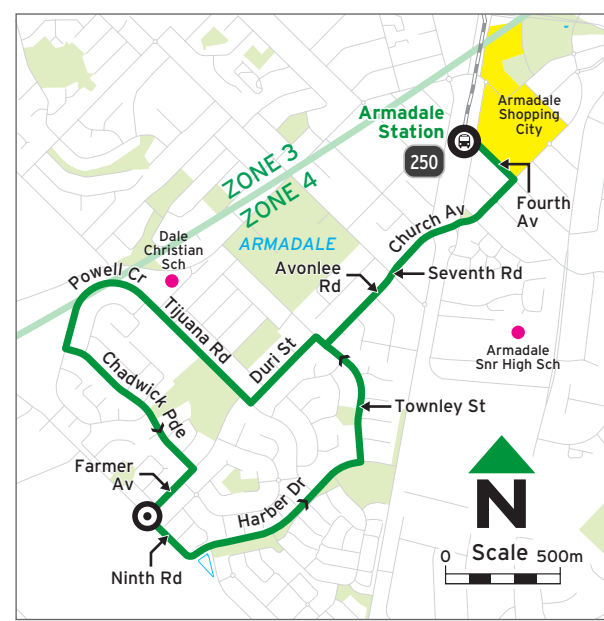

Legend
S Operates on school days only.

Timed Stops			
Stop No.	13189 / Stand 3	13227	13191 / Stand 1
Route No.	Armadale Stn	Farmer Av / Ninth Rd	Armadale Stn

Saturday

am 250	7:54	8:01	8:10
250	8:50	8:57	9:10
250	9:50	9:57	10:10
250	10:50	10:57	11:10
250	11:51	11:58	12:10
pm 250	12:40	12:48	1:00
250	1:40	1:48	2:00
250	2:40	2:48	3:00
250	3:40	3:47	3:58
250	4:40	4:47	4:58
250	5:40	5:47	5:58
250	6:55	7:02	7:12
250	7:40	7:47	7:57
250	8:46	8:53	9:02

Sunday and Public Holidays

am 250	8:24	8:31	8:40
250	9:23	9:30	9:40
250	10:21	10:28	10:40
250	11:20	11:27	11:40
pm 250	12:20	12:27	12:40
250	1:10	1:17	1:29
250	2:10	2:17	2:29
250	3:10	3:17	3:29
250	4:10	4:17	4:28
250	5:10	5:17	5:27
250	6:40	6:47	6:57

Route 250 Map

Legend

- Train and Bus Transfer
- Train Station
- Timed Stop
- Bus Routes
- Bus Route Numbers
- Train Line
- Hospital
- Secondary School, University, TAFE
- Shopping Centre
- Parks

Looking for more information?

1. **Visit us online**
   transperth.wa.gov.au
2. **Get the app**
   Download our free iPhone® or Android™ app to help you plan your journey.
3. **Call us**
   InfoLine on 13 62 13
   (TIS 13 14 50)
   Hearing or speech impaired?
   Call via NRS on 133 677
4. **Visit an InfoCentre at:**
5. Airport Central Station
   - Elizabeth Quay Bus Station
   - Perth Busport
   - Perth Station
   - Perth Underground Station