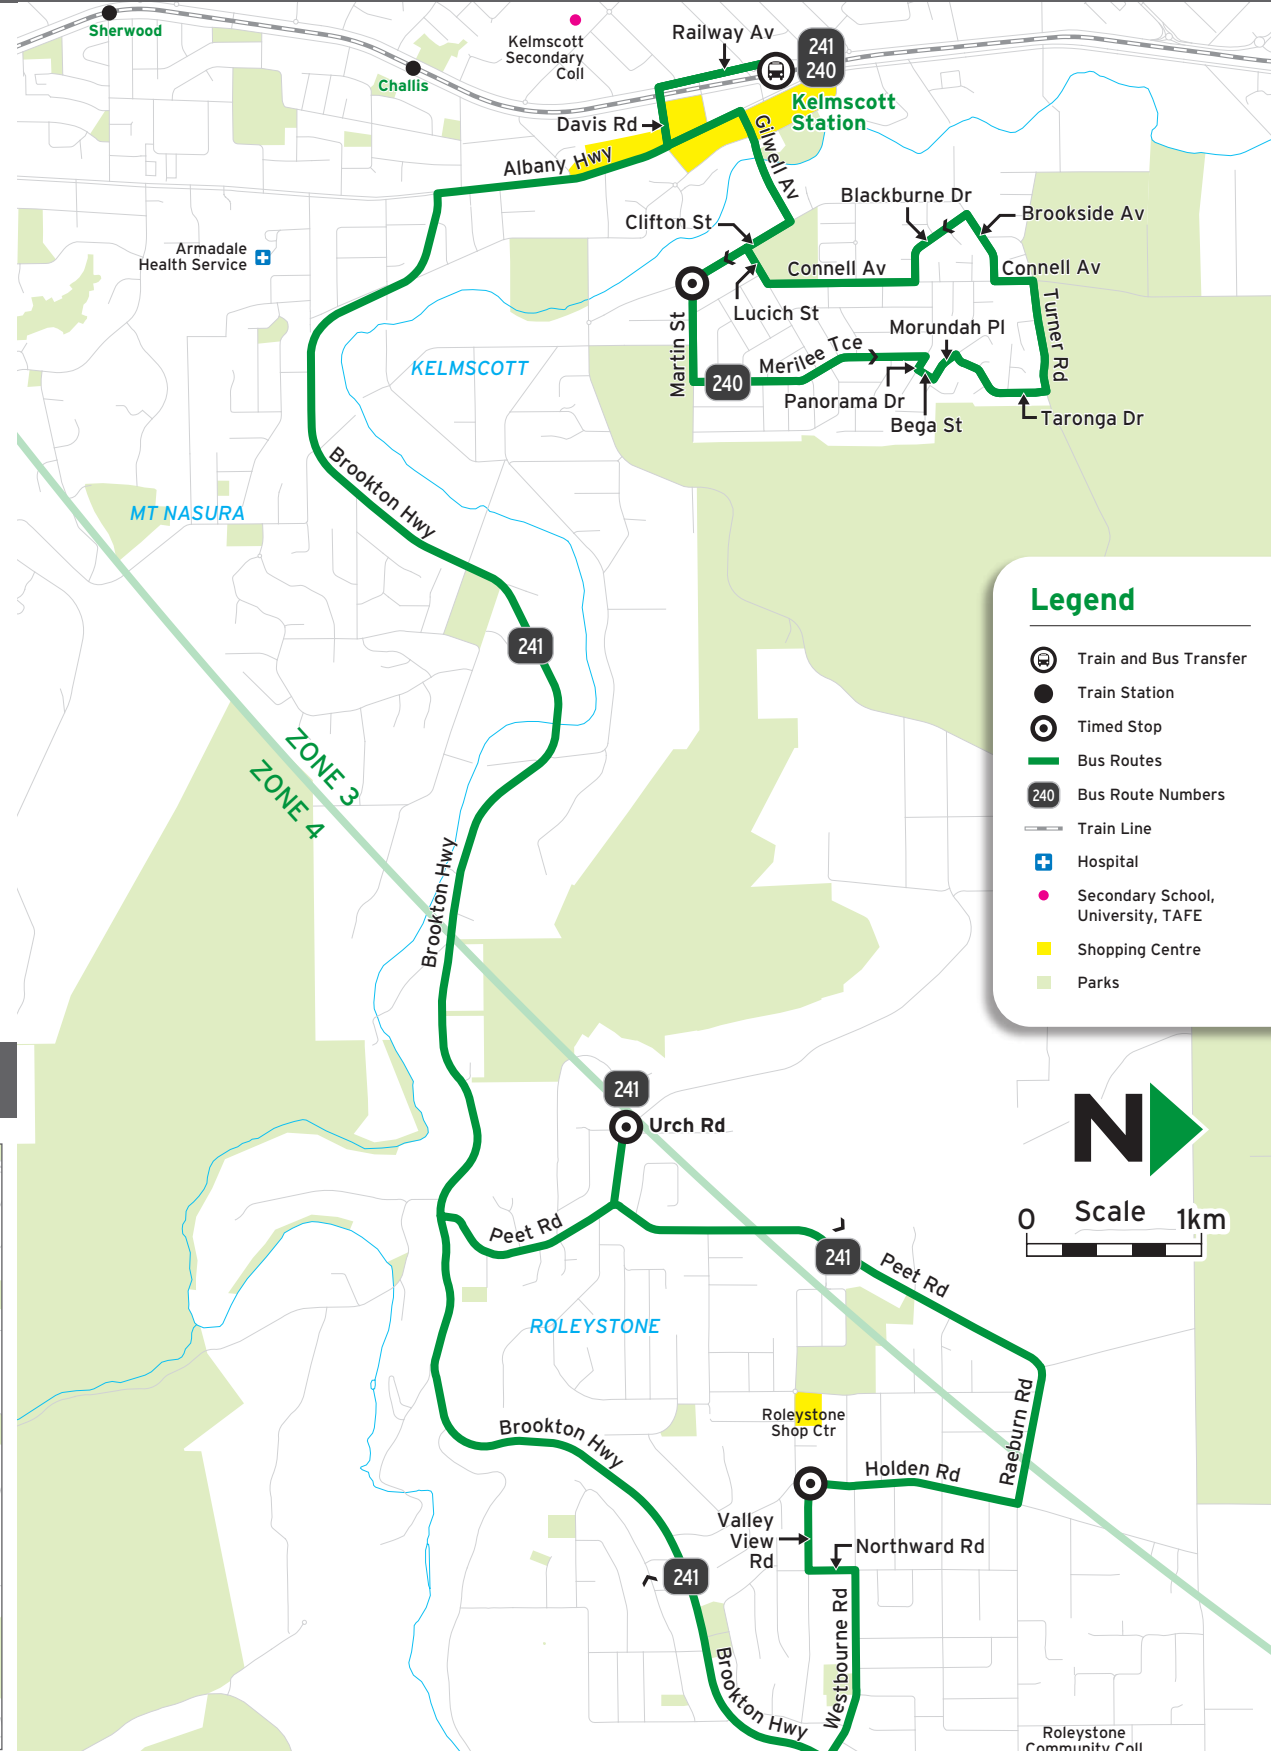

Legend
S Operates on school days only.

Timed Stops			
Stop No.	13189 / Stand 3	13227	13191 / Stand 1
Route No.	Armadale Stn	Farmer Av / Ninth Rd	Armadale Stn

Saturday

am 250	7:54	8:01	8:10
250	8:50	8:57	9:10
250	9:50	9:57	10:10
250	10:50	10:57	11:10
250	11:51	11:58	12:10
pm 250	12:40	12:48	1:00
250	1:40	1:48	2:00
250	2:40	2:48	3:00
250	3:40	3:47	3:58
250	4:40	4:47	4:58
250	5:40	5:47	5:58
250	6:55	7:02	7:12
250	7:40	7:47	7:57
250	8:46	8:53	9:02

Sunday and Public Holidays

am 250	8:24	8:31	8:40
250	9:23	9:30	9:40
250	10:21	10:28	10:40
250	11:20	11:27	11:40
pm 250	12:20	12:27	12:40
250	1:10	1:17	1:29
250	2:10	2:17	2:29
250	3:10	3:17	3:29
250	4:10	4:17	4:28
250	5:10	5:17	5:27
250	6:40	6:47	6:57

Route 250 Map

Legend

- Train and Bus Transfer
- Train Station
- Timed Stop
- Bus Routes
- Bus Route Numbers
- Train Line
- Hospital
- Secondary School, University, TAFE
- Shopping Centre
- Parks

Looking for more information?

1. **Visit us online**
   transperth.wa.gov.au
2. **Get the app**
   Download our free iPhone® or Android™ app to help you plan your journey.
3. **Call us**
   InfoLine on 13 62 13
   (TIS 13 14 50)
   Hearing or speech impaired?
   Call via NRS on 133 677
4. **Visit an InfoCentre at:**
5. Airport Central Station
   - Elizabeth Quay Bus Station
   - Perth Busport
   - Perth Station
   - Perth Underground Station