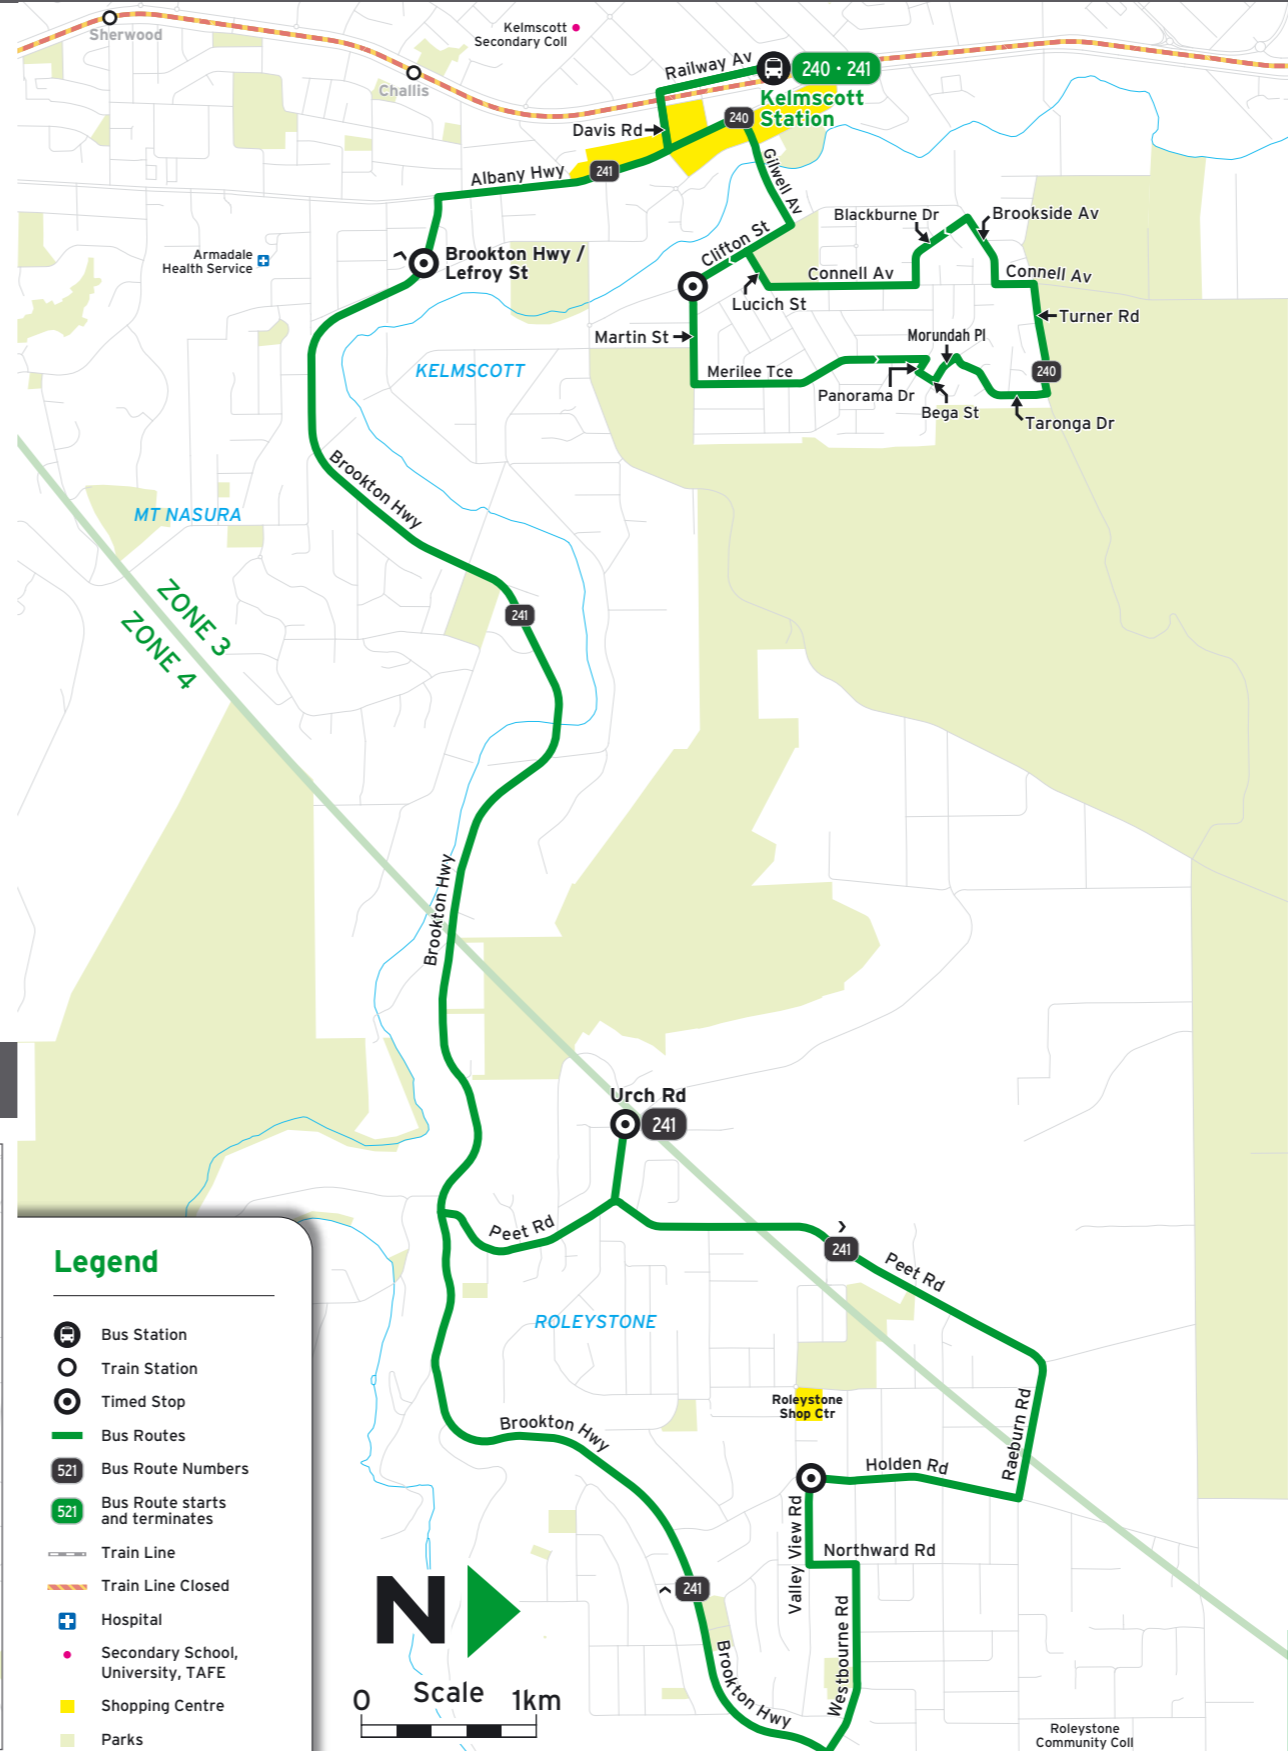

Legend
S Operates on school days only.

Timed Stops			
Stop No.	28901 / Stand 7	13227	28898 / Stand 4
Route No.	Armadale Stn	Farmer Av / Ninth Rd	Armadale Stn

Saturday

am	250	7:48	7:55	8:05
	250	8:46	8:54	9:05
	250	9:45	9:53	10:05
	250	10:45	10:53	11:05
	250	11:45	11:53	12:05
pm	250	12:41	12:49	1:01
	250	1:41	1:50	2:02
	250	2:41	2:50	3:02
	250	3:41	3:49	4:01
	250	4:41	4:49	5:01
	250	5:39	5:47	5:59
	250	6:38	6:45	6:55
	250	7:36	7:43	7:53
	250	8:44	8:51	9:00

Sunday and Public Holidays

am	250	8:19	8:26	8:35
	250	9:17	9:24	9:35
	250	10:17	10:24	10:35
	250	11:16	11:24	11:35
pm	250	12:16	12:24	12:35
	250	1:09	1:17	1:28
	250	2:09	2:17	2:28
	250	3:09	3:17	3:28
	250	4:09	4:17	4:28
	250	5:09	5:17	5:28
	250	6:44	6:51	7:01

Route 250 Map

Legend

- Bus Station
- Train Station
- Timed Stop
- Bus Routes
- Bus Route Numbers
- Bus Route starts and terminates
- Train Line
- Train Line Closed
- Hospital
- Secondary School, University, TAFE
- Shopping Centre
- Parks

Looking for more information?

Visit us online
transperth.wa.gov.au

Get the app
Download our free iPhone® or Android™ app to help you plan your journey.

Link to the Transperth app for Android™ and iPhone®

Call us
InfoLine on 13 62 13 (TIS 13 14 50)
Hearing or speech impaired?
Call via NRS on 133 677

Visit an InfoCentre at:

- Airport Central Station
- Elizabeth Quay Bus Station
- Perth Busport
- Perth Station
- Perth Underground Station