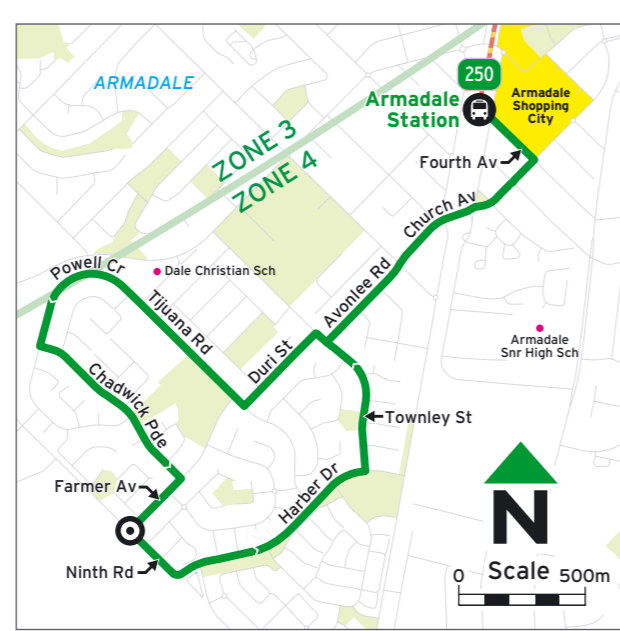

Legend
S Operates on school days only.

Timed Stops			
Stop No.	28901 / Stand 7	13227	28898 / Stand 4
Route No.	Armadale Stn	Farmer Av / Ninth Rd	Armadale Stn

Saturday

am	250	7:48	7:55	8:05
	250	8:46	8:54	9:05
	250	9:45	9:53	10:05
	250	10:45	10:53	11:05
	250	11:45	11:53	12:05
pm	250	12:41	12:49	1:01
	250	1:41	1:50	2:02
	250	2:41	2:50	3:02
	250	3:41	3:49	4:01
	250	4:41	4:49	5:01
	250	5:39	5:47	5:59
	250	6:38	6:45	6:55
	250	7:36	7:43	7:53
	250	8:44	8:51	9:00

Sunday and Public Holidays

am	250	8:19	8:26	8:35
	250	9:17	9:24	9:35
	250	10:17	10:24	10:35
	250	11:16	11:24	11:35
pm	250	12:16	12:24	12:35
	250	1:09	1:17	1:28
	250	2:09	2:17	2:28
	250	3:09	3:17	3:28
	250	4:09	4:17	4:28
	250	5:09	5:17	5:28
	250	6:44	6:51	7:01

Route 250 Map

Legend

- Bus Station
- Train Station
- Timed Stop
- Bus Routes
- Bus Route Numbers
- Bus Route starts and terminates
- Train Line
- Train Line Closed
- Hospital
- Secondary School, University, TAFE
- Shopping Centre
- Parks

Looking for more information?

Visit us online
transperth.wa.gov.au

Get the app
Download our free iPhone® or Android™ app to help you plan your journey.

Link to the Transperth app for Android™ and iPhone®

Call us
InfoLine on 13 62 13 (TIS 13 14 50)
Hearing or speech impaired?
Call via NRS on 133 677

Visit an InfoCentre at:

- Airport Central Station
- Elizabeth Quay Bus Station
- Perth Busport
- Perth Station
- Perth Underground Station