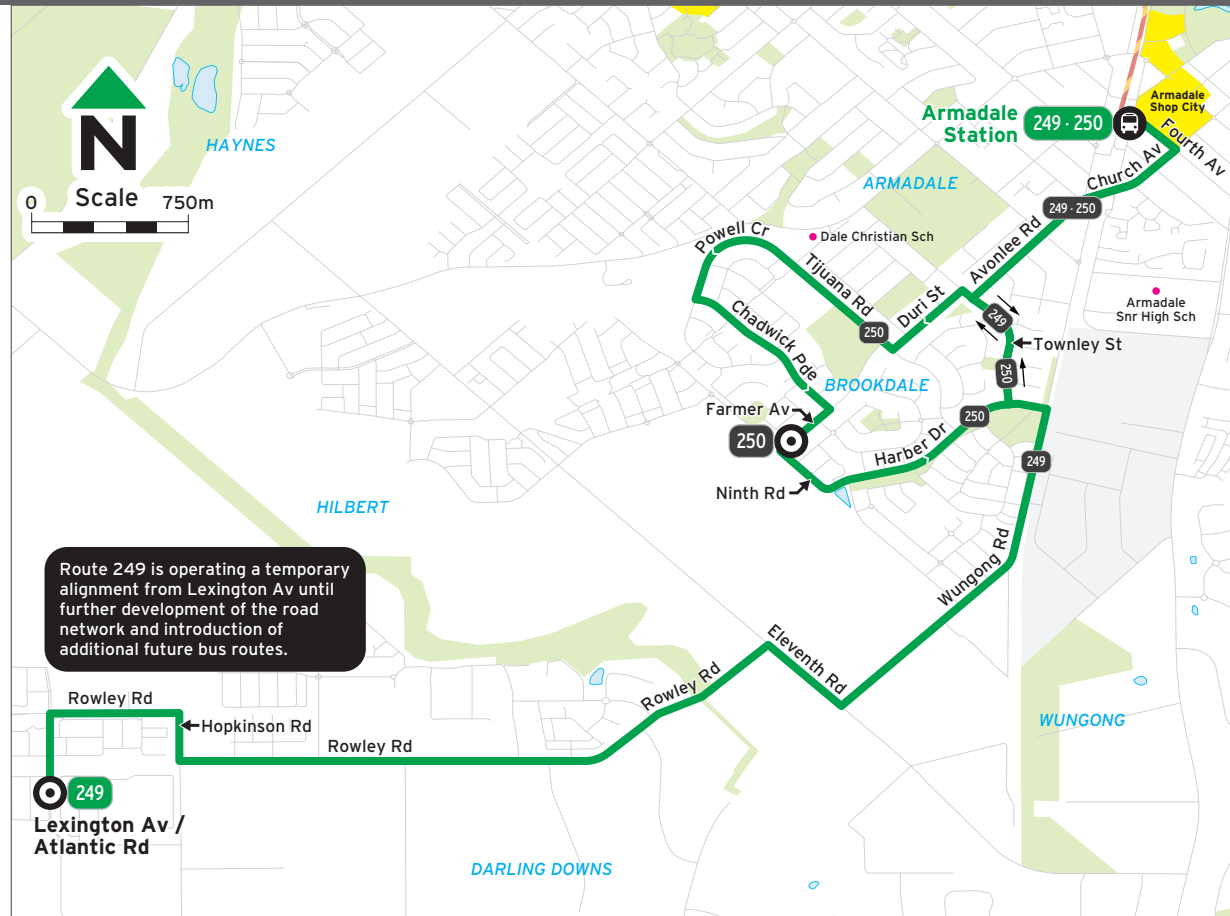

Route 241 - Kelmscott Stn - Roleystone - Kelmscott Stn (Circular Service)

Timed Stops						
Stop No.	22035 / Stand 4	13368	13344	13325	22035 / Stand 4	
Route No.	Kelmscott Stn	Urch Rd / Croasdale Rd	Holden Rd / Valley View Rd	Brookton Hwy / Lefroy Rd	Kelmscott Stn	
Monday to Friday						
am	241	-	6:00	6:05	6:16	6:24
	241	-	6:28	6:33	6:44	6:53
	241	-	6:58	7:04	7:16	7:26
	241 S	-	7:24	7:32	7:46	7:55
	241 H	-	7:28	7:34	7:46	7:55
	241 A	8:05	8:18	8:32	8:44	8:56
	241 H	8:15	8:26	8:32	8:44	8:56
	241 D	9:14	9:24	9:31	9:45	9:56
	241 D	10:14	10:24	10:31	10:45	10:56
	241 D	11:14	11:24	11:31	11:45	11:56
pm	241 D	12:16	12:26	12:33	12:47	12:57
	241 D	1:16	1:26	1:33	1:47	1:57
	241 D	2:16	2:26	2:33	2:47	2:59
	241 W	-	-	2:58	3:12	3:22
	241 R	-	-	3:13	3:27	3:37
	241 H	3:03	3:14	3:21	3:31	3:41
	241 B	3:03	3:18	3:33	3:43	3:57
	241 C	3:30	3:41	3:48	3:58	4:08
	241	3:50	4:01	4:08	4:19	4:30
	241	4:20	4:31	4:38	4:48	4:59
	241	4:50	5:01	5:08	5:18	5:29
	241	5:20	5:31	5:38	5:49	5:59
	241	5:50	6:01	6:08	6:19	6:29
	241	6:20	6:31	6:37	6:47	6:57
	241	7:20	7:31	7:36	7:46	7:54

Legend	
A	Operates on school days only and deviates via Roleystone Community College.
B	Operates on school days only and departs Kelmscott Senior High School at 3.00pm. Deviates via Roleystone Community College.
C	Operates on school days only.
D	Deviates via Hillandale Village.
H	Operates on school holidays only.
R	Operates on Monday, Tuesday, Thursday and Friday school days only and departs Roleystone Community College at 3.10pm.
S	Operates on school days only and departs Canning Mills Rd, near Urch Rd in Kelmscott at 7.20am. Extends to Kelmscott Senior High School.
W	Operates on Wednesday school days only and departs Roleystone Community College at 2.55pm.

Legend

S Operates on school days only.

Route 249, 250 Map

Route 240 - Kelmscott Stn - Clifton Hills - Kelmscott Stn (Circular Service)

Timed Stops			
Stop No.	22036 / Stand 3	13374	22036 / Stand 3
Route No.	Kelmscott Stn	Clifton St / Martin St	Kelmscott Stn