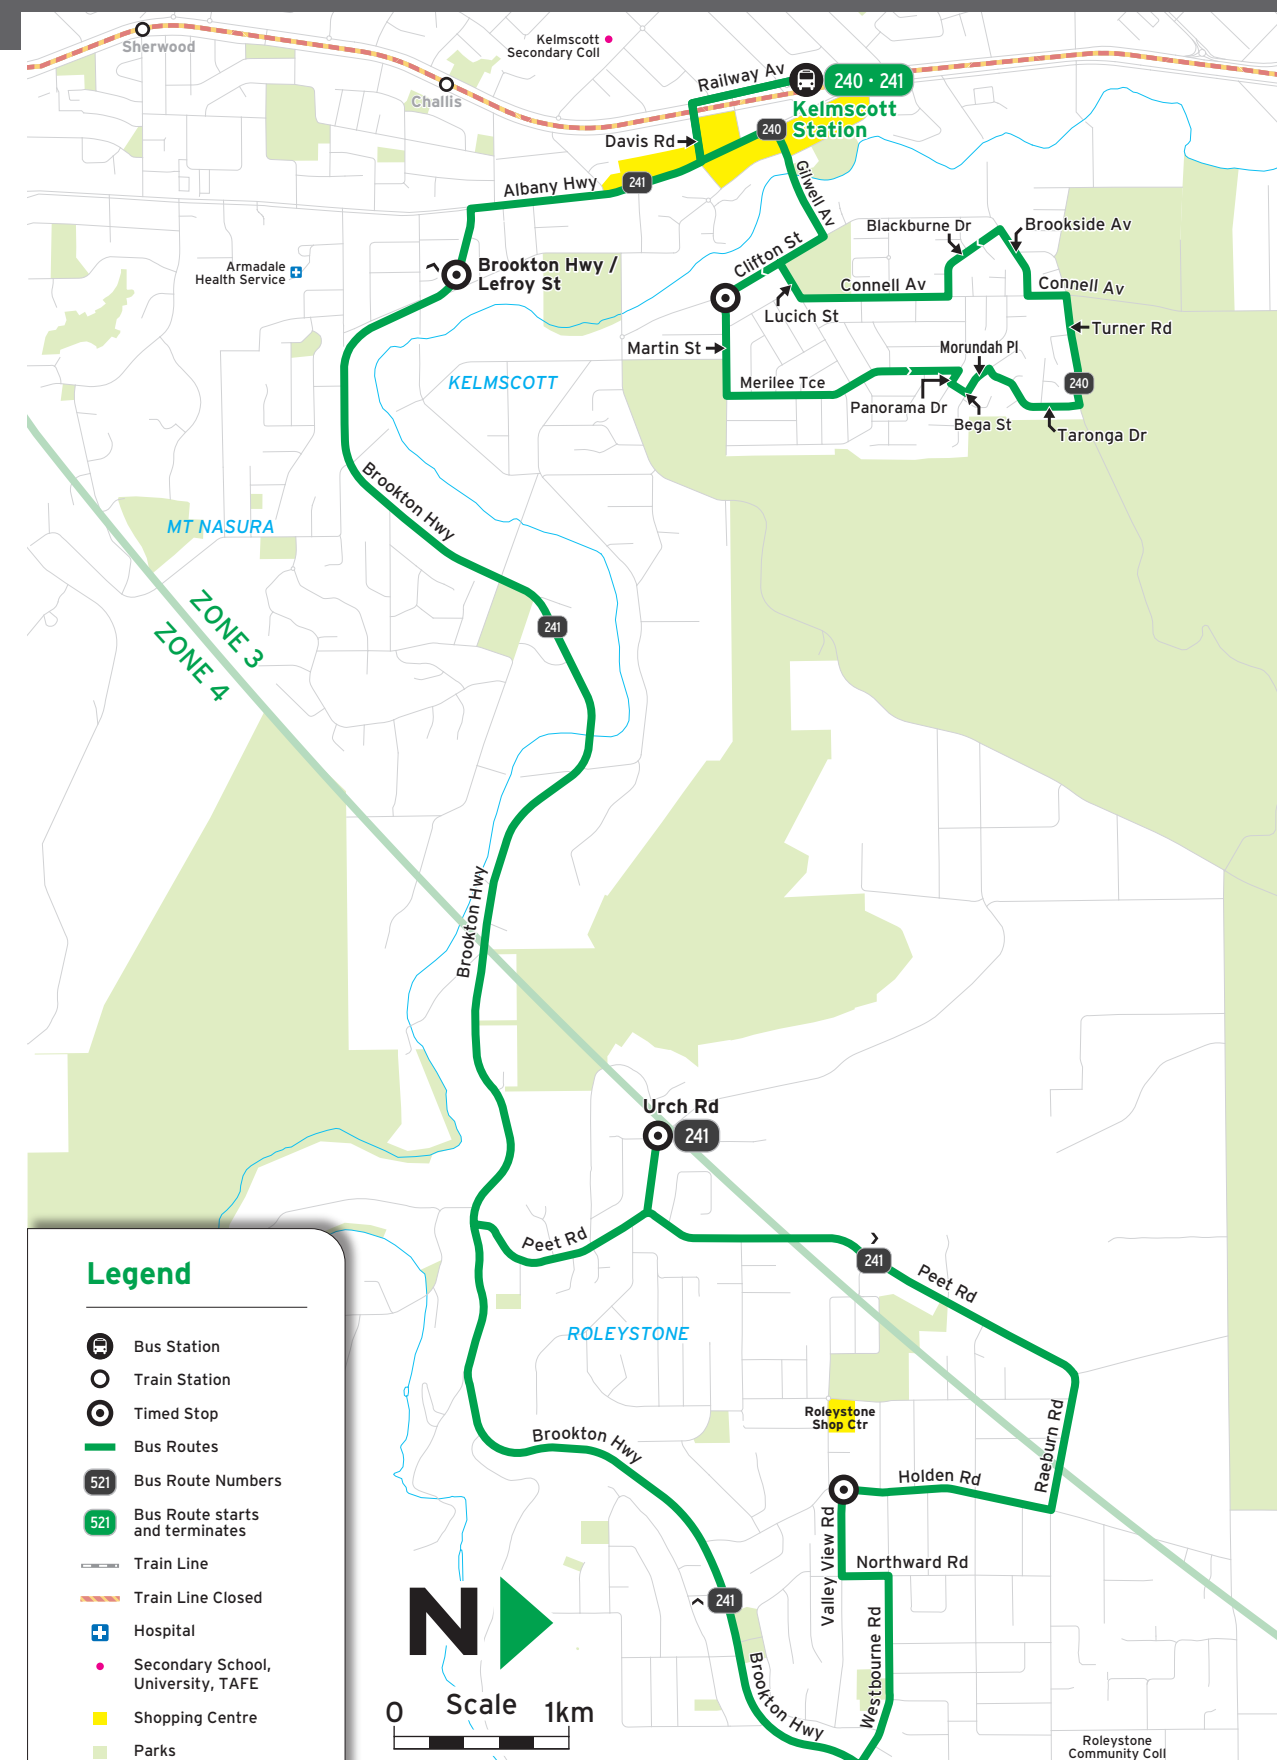

Route 241 - Kelmscott Stn - Roleystone - Kelmscott Stn (Circular Service)

Timed Stops						
Stop No.	22035 / Stand 4	13368	13344	13325	22035 / Stand 4	
Route No.	Kelmscott Stn	Urch Rd / Croasdale Rd	Holden Rd / Valley View Rd	Brookton Hwy / Lefroy Rd	Kelmscott Stn	
Monday to Friday						
am	241	-	6:00	6:05	6:16	6:24
	241	-	6:28	6:33	6:44	6:53
	241	-	6:58	7:04	7:16	7:26
	241 S	-	7:24	7:32	7:46	7:55
	241 H	-	7:28	7:34	7:46	7:55
	241 A	8:05	8:18	8:32	8:44	8:56
	241 H	8:15	8:26	8:32	8:44	8:56
	241 D	9:14	9:24	9:31	9:45	9:56
	241 D	10:14	10:24	10:31	10:45	10:56
	241 D	11:14	11:24	11:31	11:45	11:56
pm	241 D	12:16	12:26	12:33	12:47	12:57
	241 D	1:16	1:26	1:33	1:47	1:57
	241 D	2:16	2:26	2:33	2:47	2:59
	241 W	-	-	2:58	3:12	3:22
	241 R	-	-	3:13	3:27	3:37
	241 H	3:03	3:14	3:21	3:31	3:41
	241 B	3:03	3:18	3:33	3:43	3:57
	241 C	3:30	3:41	3:48	3:58	4:08
	241	3:50	4:01	4:08	4:19	4:30
	241	4:20	4:31	4:38	4:48	4:59
	241	4:50	5:01	5:08	5:18	5:29
	241	5:20	5:31	5:38	5:49	5:59
	241	5:50	6:01	6:08	6:19	6:29
	241	6:20	6:31	6:37	6:47	6:57
	241	7:20	7:31	7:36	7:46	7:54

Route 240, 241 Map

Effective: 28/01/2024

Bus Timetable

7

Routes

- 240** Kelmscott Stn - Circular Route via Clifton Hills
- 241** Kelmscott Stn - Circular Route via Roleystone
- 249** Armadale Stn - Hilbert via Rowley Rd
- 250** Armadale Stn - Circular Route via Brookdale

Route 249 - To Armadale Stn

Timed Stops		
Stop No.	28929	28898 / Stand 4
Route No.	Lexington Av / Atlantic Rd	Armadale Stn

Monday to Friday

am	249	7:08	7:23
	249	7:28	7:43
	249	7:45	8:02

No Saturday, Sunday and Public Holiday service

Route 249 - To Hilbert

Timed Stops		
Stop No.	28901 / Stand 7	28929
Route No.	Armadale Stn	Lexington Av / Atlantic Rd

Monday to Friday

pm	249	3:25	3:41
	249	3:45	4:01
	249	5:35	5:51

No Saturday, Sunday and Public Holiday service