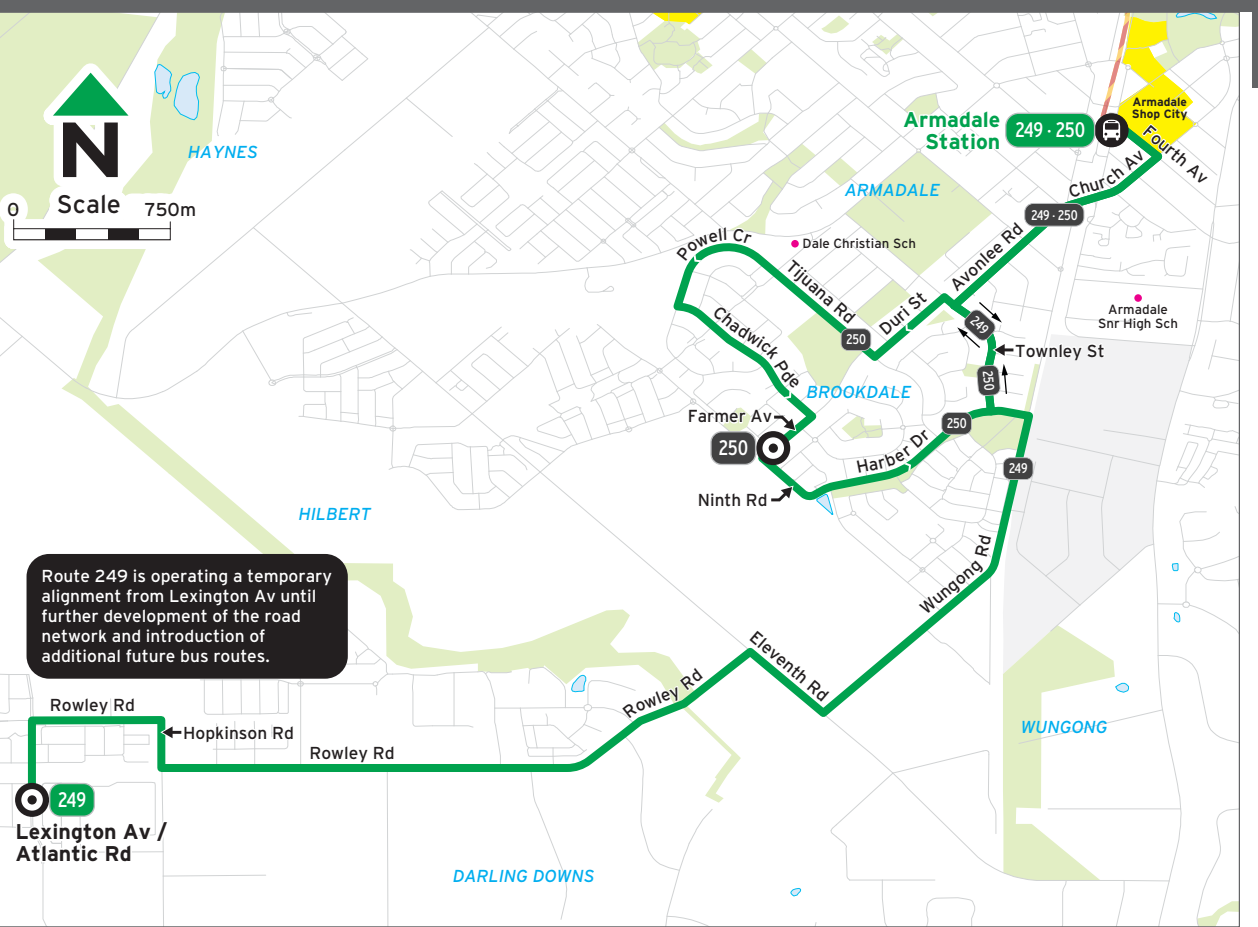

Legend
S Operates on school days only.

Timed Stops			
Stop No.	28901 / Stand 7	13227	28898 / Stand 4
Route No.	Armadale Stn	Farmer Av / Ninth Rd	Armadale Stn

Saturday			
am 250	7:45	7:52	8:05
250	8:44	8:52	9:05
250	9:44	9:52	10:05
250	10:41	10:49	11:05
250	11:43	11:51	12:05
pm 250	12:38	12:46	1:00
250	1:37	1:45	1:58
250	2:38	2:46	2:59
250	3:37	3:45	3:58
250	4:38	4:46	4:59
250	5:35	5:43	5:55
250	6:36	6:43	6:55
250	7:34	7:41	7:52
250	8:42	8:49	8:59

Sunday and Public Holidays			
am 250	8:18	8:25	8:35
250	9:15	9:22	9:35
250	10:15	10:22	10:35
250	11:14	11:22	11:35
pm 250	12:14	12:22	12:35
250	1:14	1:22	1:35
250	2:14	2:22	2:35
250	3:14	3:22	3:34
250	4:14	4:22	4:34
250	5:14	5:22	5:34
250	6:42	6:49	7:01

Route 249, 250 Map

Route 240 - Kelmscott Stn - Clifton Hills - Kelmscott Stn (Circular Service)

Timed Stops			
Stop No.	22036 / Stand 3	13374	22036 / Stand 3
Route No.	Kelmscott Stn	Clifton St / Martin St	Kelmscott Stn

Monday to Friday			
am 240	6:49	6:53	7:12
240 S	7:59	8:03	8:24
240	8:56	9:00	9:18
240	10:56	11:00	11:18
pm 240	12:56	1:00	1:18
240 H	3:00	3:04	3:23
240 A	3:00	3:06	3:30
240 B	3:32	3:37	3:56
240	4:07	4:11	4:30
240	4:37	4:41	5:00
240	5:05	5:09	5:28
240	6:07	6:11	6:30

No Saturday, Sunday and Public Holiday service

Legend
A Operates on school days only and departs Kelmscott Senior High School at 2.57pm.
B Operates on school days only.
H Operates on school holidays only.
S Extends to Kelmscott Senior High School on school days only.