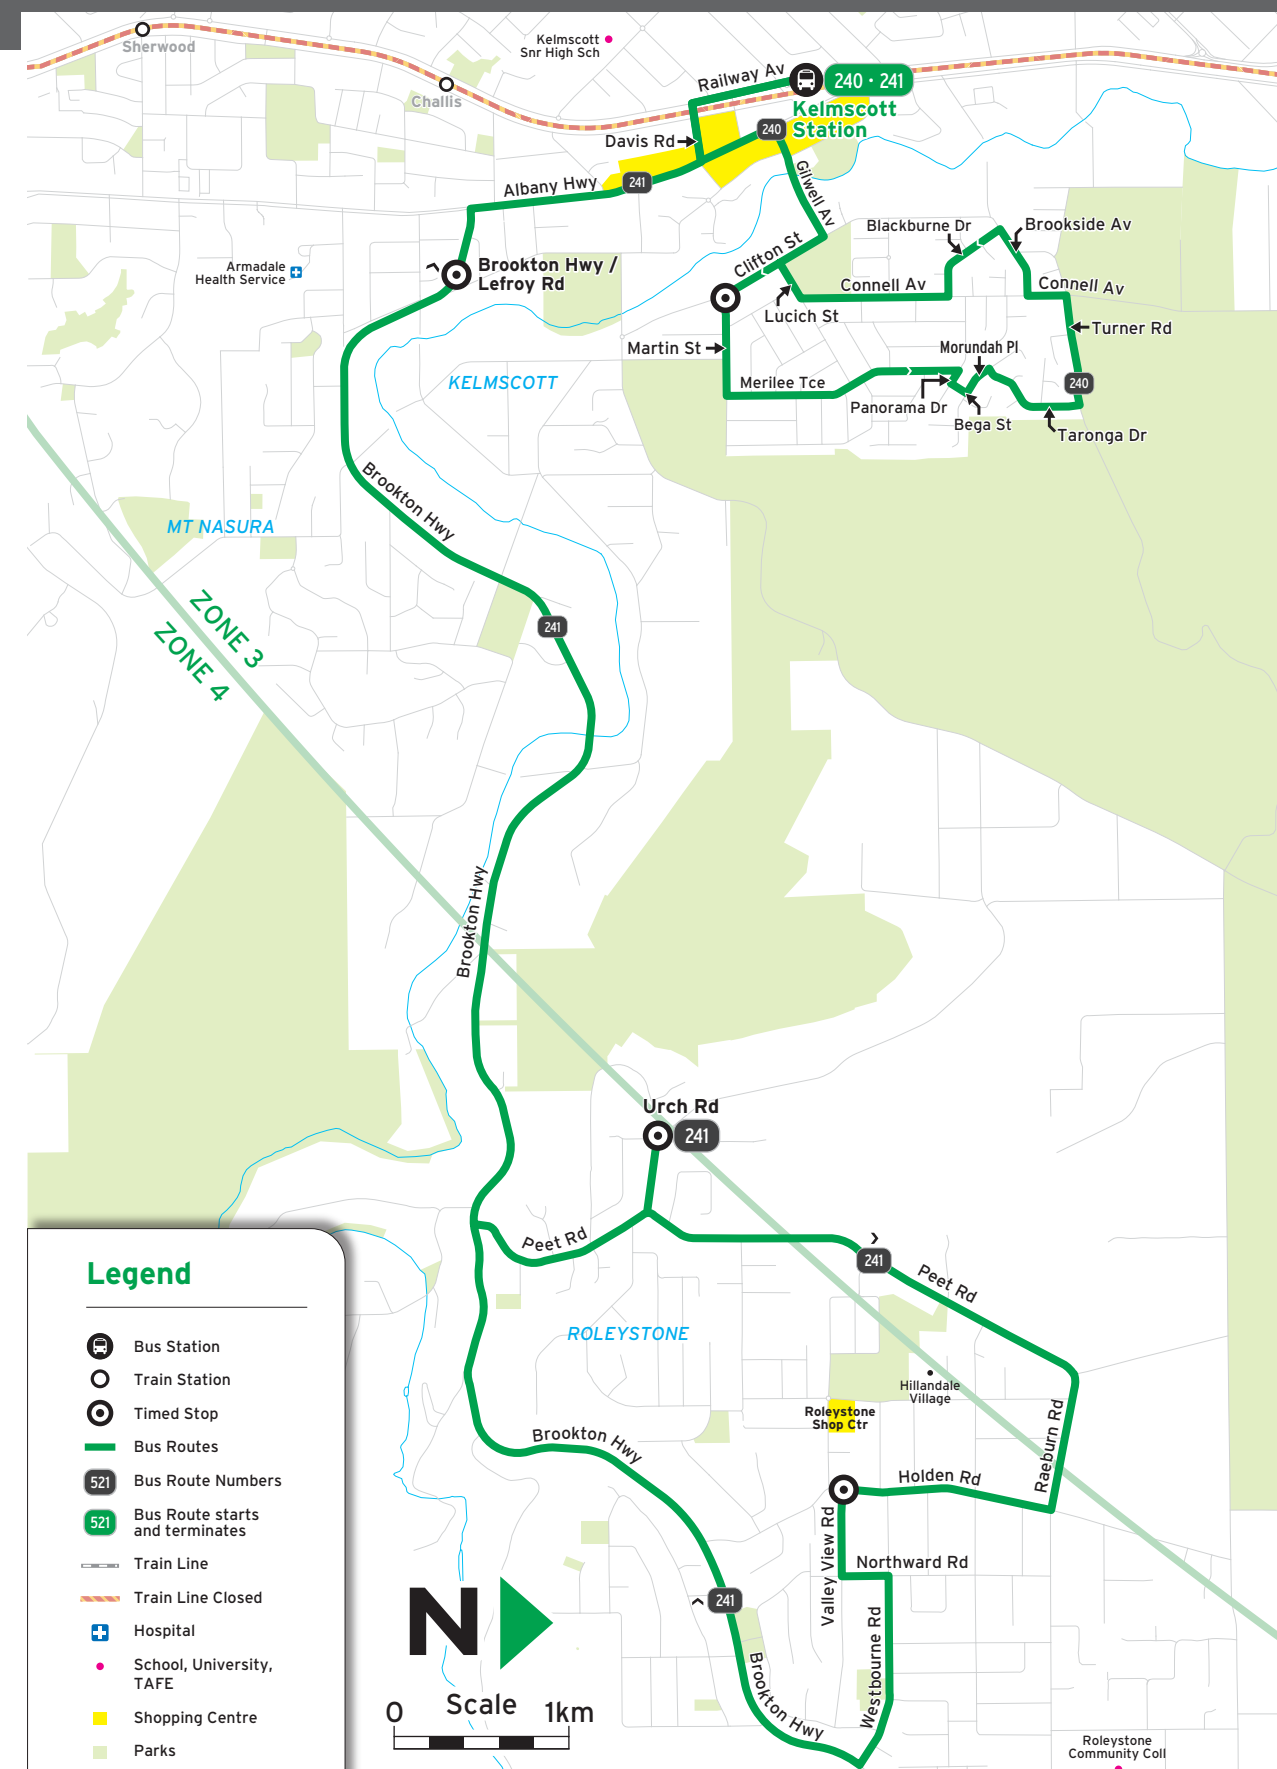

Route 241 - Kelmscott Stn - Roleystone - Kelmscott Stn (Circular Service)

| Timed Stops | | | | | | |
|-------------------------|-----------------|------------------------|----------------------------|--------------------------|-----------------|-------|
| Stop No. | 22035 / Stand 4 | 13368 | 13344 | 13325 | 22035 / Stand 4 | |
| Route No. | Kelmscott Stn | Urch Rd / Croasdale Rd | Holden Rd / Valley View Rd | Brookton Hwy / Lefroy Rd | Kelmscott Stn | |
| Monday to Friday | | | | | | |
| am | 241 | - | 5:59 | 6:04 | 6:15 | 6:24 |
| | 241 | - | 6:25 | 6:30 | 6:42 | 6:52 |
| | 241 | - | 6:59 | 7:05 | 7:17 | 7:27 |
| | 241 S | - | 7:24 | 7:32 | 7:46 | 7:55 |
| | 241 H | - | 7:28 | 7:34 | 7:46 | 7:55 |
| | 241 A | 8:02 | 8:15 | 8:29 | 8:41 | 8:56 |
| | 241 H | 8:12 | 8:23 | 8:29 | 8:41 | 8:56 |
| | 241 D | 9:14 | 9:24 | 9:30 | 9:45 | 9:56 |
| | 241 D | 10:14 | 10:24 | 10:30 | 10:45 | 10:56 |
| | 241 D | 11:14 | 11:24 | 11:30 | 11:45 | 11:56 |
| pm | 241 D | 12:16 | 12:26 | 12:32 | 12:47 | 12:58 |
| | 241 D | 1:09 | 1:19 | 1:26 | 1:41 | 1:54 |
| | 241 D | 2:09 | 2:20 | 2:27 | 2:42 | 2:57 |
| | 241 W | - | - | 2:58 | 3:12 | 3:24 |
| | 241 R | - | - | 3:13 | 3:27 | 3:39 |
| | 241 H | 3:03 | 3:15 | 3:22 | 3:34 | 3:46 |
| | 241 B | 3:03 | 3:19 | 3:31 | 3:43 | 4:00 |
| | 241 C | 3:33 | 3:45 | 3:51 | 4:03 | 4:15 |
| | 241 | 3:54 | 4:05 | 4:11 | 4:23 | 4:34 |
| | 241 | 4:24 | 4:35 | 4:41 | 4:53 | 5:05 |
| | 241 | 4:51 | 5:02 | 5:08 | 5:20 | 5:32 |
| | 241 | 5:21 | 5:32 | 5:38 | 5:49 | 6:01 |
| | 241 | 5:48 | 5:59 | 6:05 | 6:16 | 6:27 |
| | 241 | 6:18 | 6:29 | 6:35 | 6:46 | 6:57 |
| | 241 | 7:16 | 7:27 | 7:32 | 7:43 | 7:54 |

Route 240, 241 Map

Effective: 08/09/2024

Bus Timetable

7

Routes

- 240** Kelmscott Stn - Circular Route via Clifton Hills
- 241** Kelmscott Stn - Circular Route via Roleystone
- 249** Armadale Stn - Hilbert via Rowley Rd
- 250** Armadale Stn - Circular Route via Brookdale