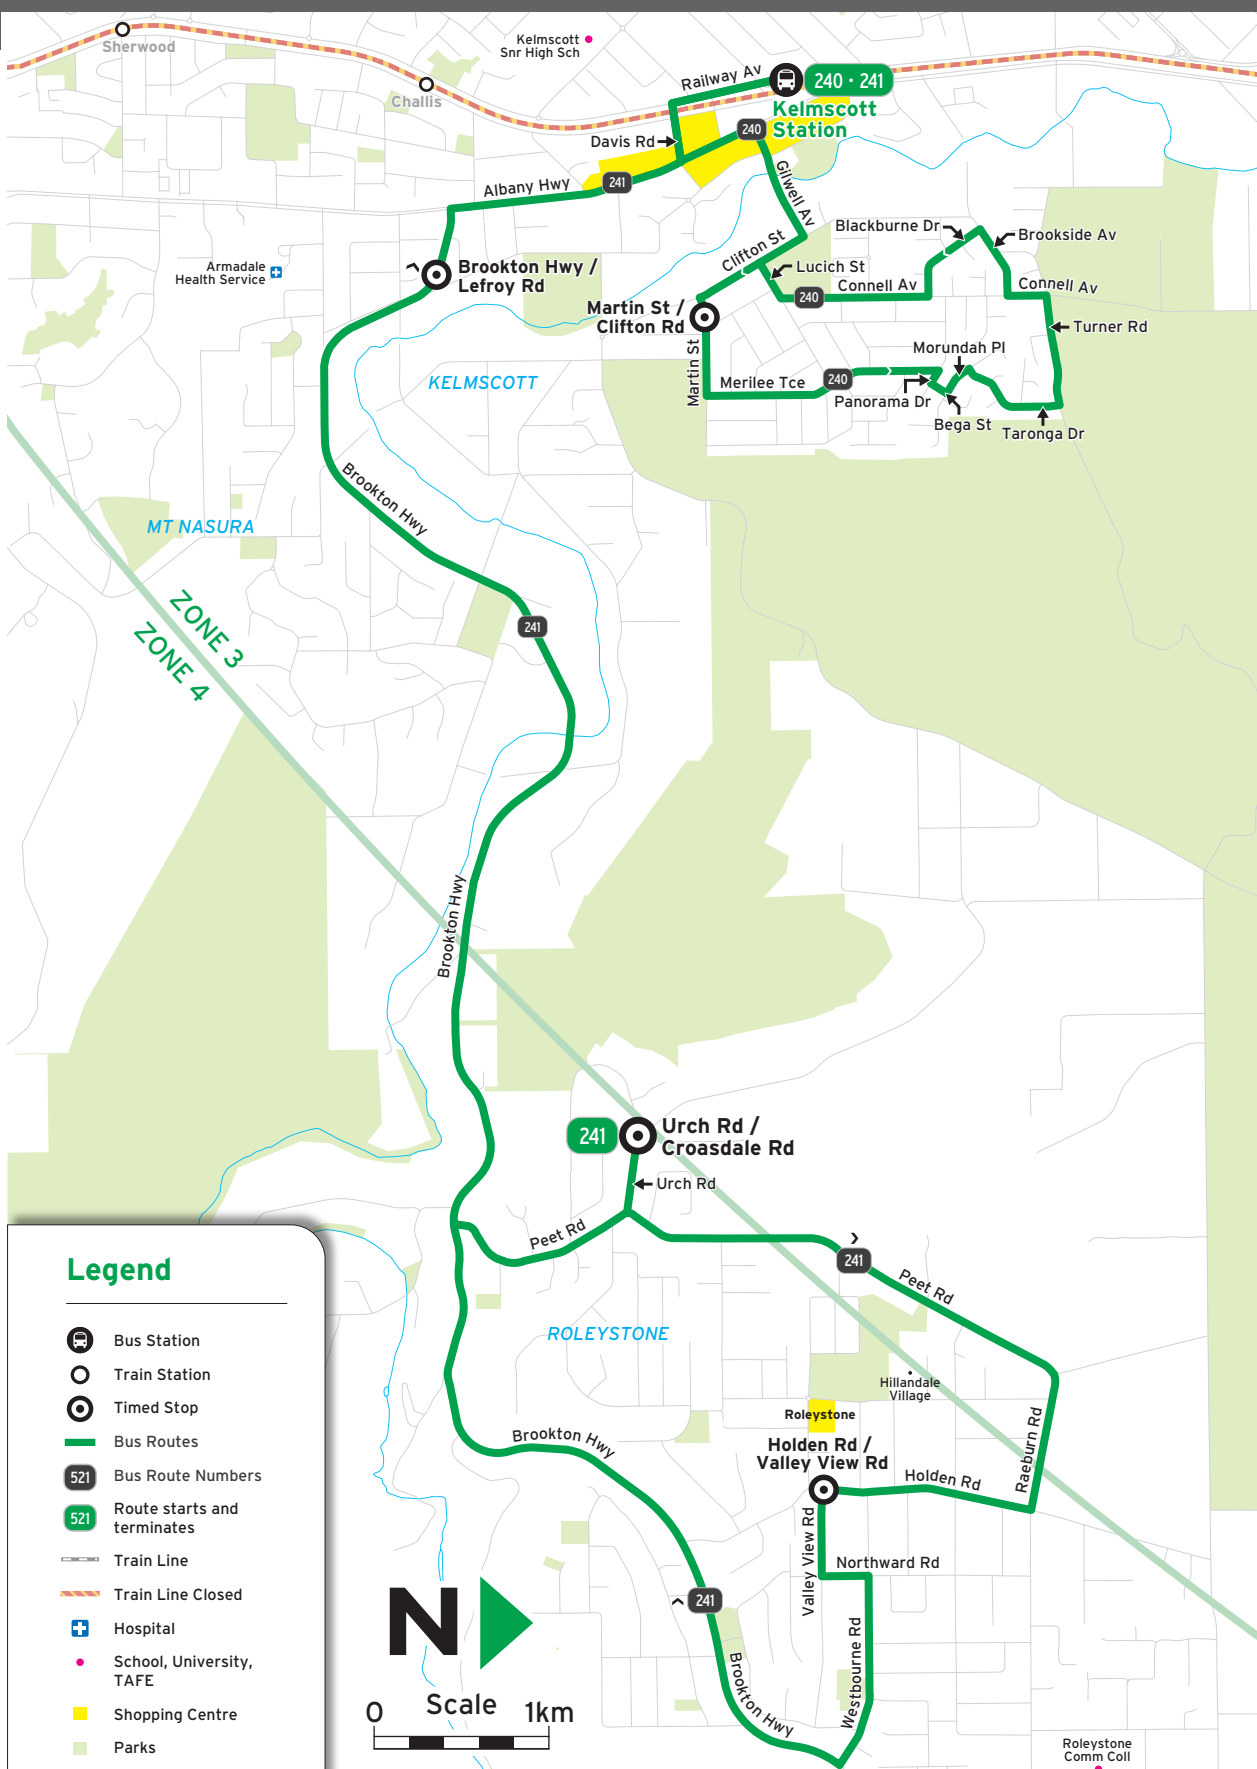

Route 241 - Kelmscott Stn - Roleystone - Kelmscott Stn (Circular Service)

| Timed Stops | | | | | | |
|-------------------------|-----------------|------------------------|----------------------------|--------------------------|-----------------|-------|
| Stop No. | 22035 / Stand 4 | 13368 | 13344 | 13325 | 22035 / Stand 4 | |
| Route No. | Kelmscott Stn | Urch Rd / Croasdale Rd | Holden Rd / Valley View Rd | Brookton Hwy / Lefroy Rd | Kelmscott Stn | |
| Monday to Friday | | | | | | |
| am | 241 | - | 5:59 | 6:04 | 6:15 | 6:24 |
| | 241 | - | 6:25 | 6:30 | 6:42 | 6:52 |
| | 241 | - | 6:59 | 7:05 | 7:17 | 7:27 |
| | 241 S | - | 7:24 | 7:32 | 7:46 | 7:55 |
| | 241 H | - | 7:28 | 7:34 | 7:46 | 7:55 |
| | 241 A | 8:02 | 8:15 | 8:29 | 8:41 | 8:56 |
| | 241 H | 8:12 | 8:23 | 8:29 | 8:41 | 8:56 |
| | 241 D | 9:14 | 9:24 | 9:30 | 9:45 | 9:56 |
| | 241 D | 10:14 | 10:24 | 10:30 | 10:45 | 10:56 |
| | 241 D | 11:14 | 11:24 | 11:30 | 11:45 | 11:56 |
| pm | 241 D | 12:16 | 12:26 | 12:32 | 12:47 | 12:58 |
| | 241 D | 1:09 | 1:19 | 1:26 | 1:41 | 1:54 |
| | 241 D | 2:09 | 2:20 | 2:27 | 2:42 | 2:57 |
| | 241 W | - | - | 2:58 | 3:12 | 3:24 |
| | 241 R | - | - | 3:13 | 3:27 | 3:39 |
| | 241 H | 3:03 | 3:15 | 3:22 | 3:34 | 3:46 |
| | 241 B | 3:03 | 3:19 | 3:31 | 3:43 | 4:00 |
| | 241 C | 3:33 | 3:45 | 3:51 | 4:03 | 4:15 |
| | 241 | 3:54 | 4:05 | 4:11 | 4:23 | 4:34 |
| | 241 | 4:24 | 4:35 | 4:41 | 4:53 | 5:05 |
| | 241 | 4:51 | 5:02 | 5:08 | 5:20 | 5:32 |
| | 241 | 5:21 | 5:32 | 5:38 | 5:49 | 6:01 |
| | 241 | 5:48 | 5:59 | 6:05 | 6:16 | 6:27 |
| | 241 | 6:18 | 6:29 | 6:35 | 6:46 | 6:57 |
| | 241 | 7:16 | 7:27 | 7:32 | 7:43 | 7:54 |

Route 240, 241 Map

Effective: 02/02/2025

Bus Timetable

7

Routes

- 240** Kelmscott Stn - Circular Route via Clifton Hills
- 241** Kelmscott Stn - Circular Route via Roleystone
- 249** Armadale Stn - Hilbert via Rowley Rd
- 250** Armadale Stn - Circular Route via Brookdale