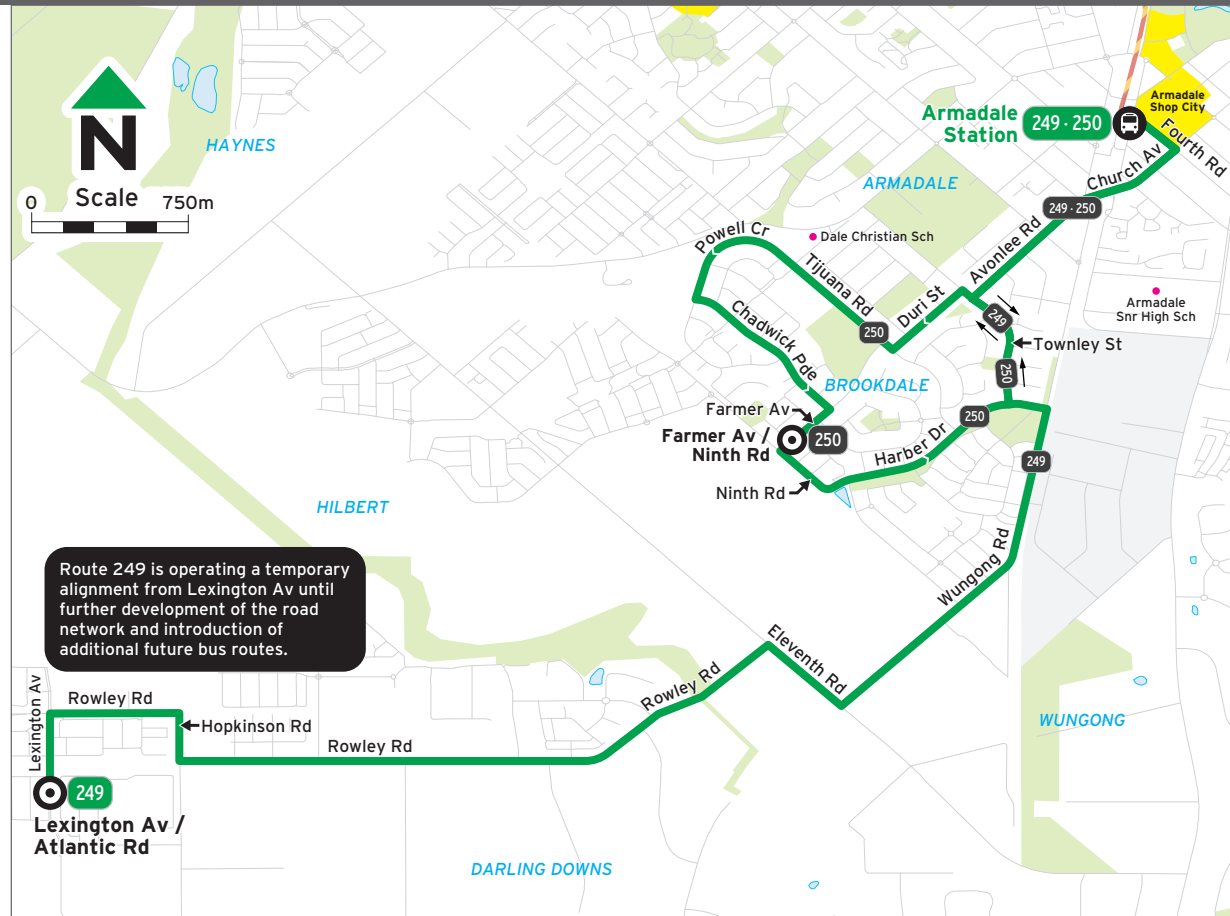

Monday to Friday		
am 249	7:11	7:30
249	7:32	7:52
249	7:47	8:06
pm 249 S	3:51	4:10

No Saturday, Sunday and Public Holiday service

Legend

S Operates on school days only.

Route 249 - To Hilbert

Timed Stops		
Stop No.	28901 / Stand 7	28929
Route No.	Armadale Stn	Lexington Av / Atlantic Rd

Monday to Friday		
am 249 S	8:00	8:19
249	3:20	3:39
249	4:02	4:19
249	5:36	5:53

No Saturday, Sunday and Public Holiday service

Legend

S Operates on school days only.

Route 250 - Armadale Stn - Brookdale - Armadale Stn (Circular Service)

Timed Stops			
Stop No.	28901 / Stand 7	13227	28898 / Stand 4
Route No.	Armadale Stn	Farmer Av / Ninth Rd	Armadale Stn

No Saturday, Sunday and Public Holiday service

Legend

S Operates on school days only.

Timed Stops			
Stop No.	28901 / Stand 7	13227	28898 / Stand 4
Route No.	Armadale Stn	Farmer Av / Ninth Rd	Armadale Stn

Saturday			
am 250	7:45	7:52	8:05
250	8:44	8:52	9:05
250	9:44	9:52	10:05
250	10:41	10:49	11:05
250	11:43	11:51	12:05
pm 250	12:38	12:46	1:00
250	1:37	1:45	1:58
250	2:38	2:46	2:59
250	3:37	3:45	3:58
250	4:38	4:46	4:59
250	5:35	5:43	5:55
250	6:36	6:43	6:55
250	7:34	7:41	7:52
250	8:42	8:49	8:59

No Saturday, Sunday and Public Holiday service

Legend

S Operates on school days only.

Sunday and Public Holidays

am 250	8:18	8:25	8:35
250	9:15	9:22	9:35
250	10:15	10:22	10:35
250	11:14	11:22	11:35
pm 250	12:14	12:22	12:35
250	1:14	1:22	1:35
250	2:14	2:22	2:35
250	3:14	3:22	3:34
250	4:14	4:22	4:34
250	5:14	5:22	5:34
250	6:42	6:49	7:01

Route 249, 250 Map

Route 240 - Kelmscott Stn - Clifton Hills - Kelmscott Stn (Circular Service)

Timed Stops			
Stop No.	22036 / Stand 3	13374	22036 / Stand 3
Route No.	Kelmscott Stn	Martin St / Clifton St	Kelmscott Stn

Monday to Friday			
am 240	6:49	6:53	7:12
240 S	7:59	8:03	8:24
240	8:56	9:00	9:18
240	10:56	11:00	11:18
pm 240	12:56	1:00	1:18
240 H	3:00	3:04	3:23
240 A	3:00	3:06	3:30
240 B	3:32	3:37	3:56
240	4:07	4:11	4:30
240	4:37	4:41	5:00
240	5:05	5:09	5:28
240	6:07	6:11	6:30

No Saturday, Sunday and Public Holiday service

Legend

A Operates on school days only and departs Kelmscott Senior High School at 2.57pm.

B Operates on school days only.

H Operates on school holidays only.

S Extends to Kelmscott Senior High School on school days only.