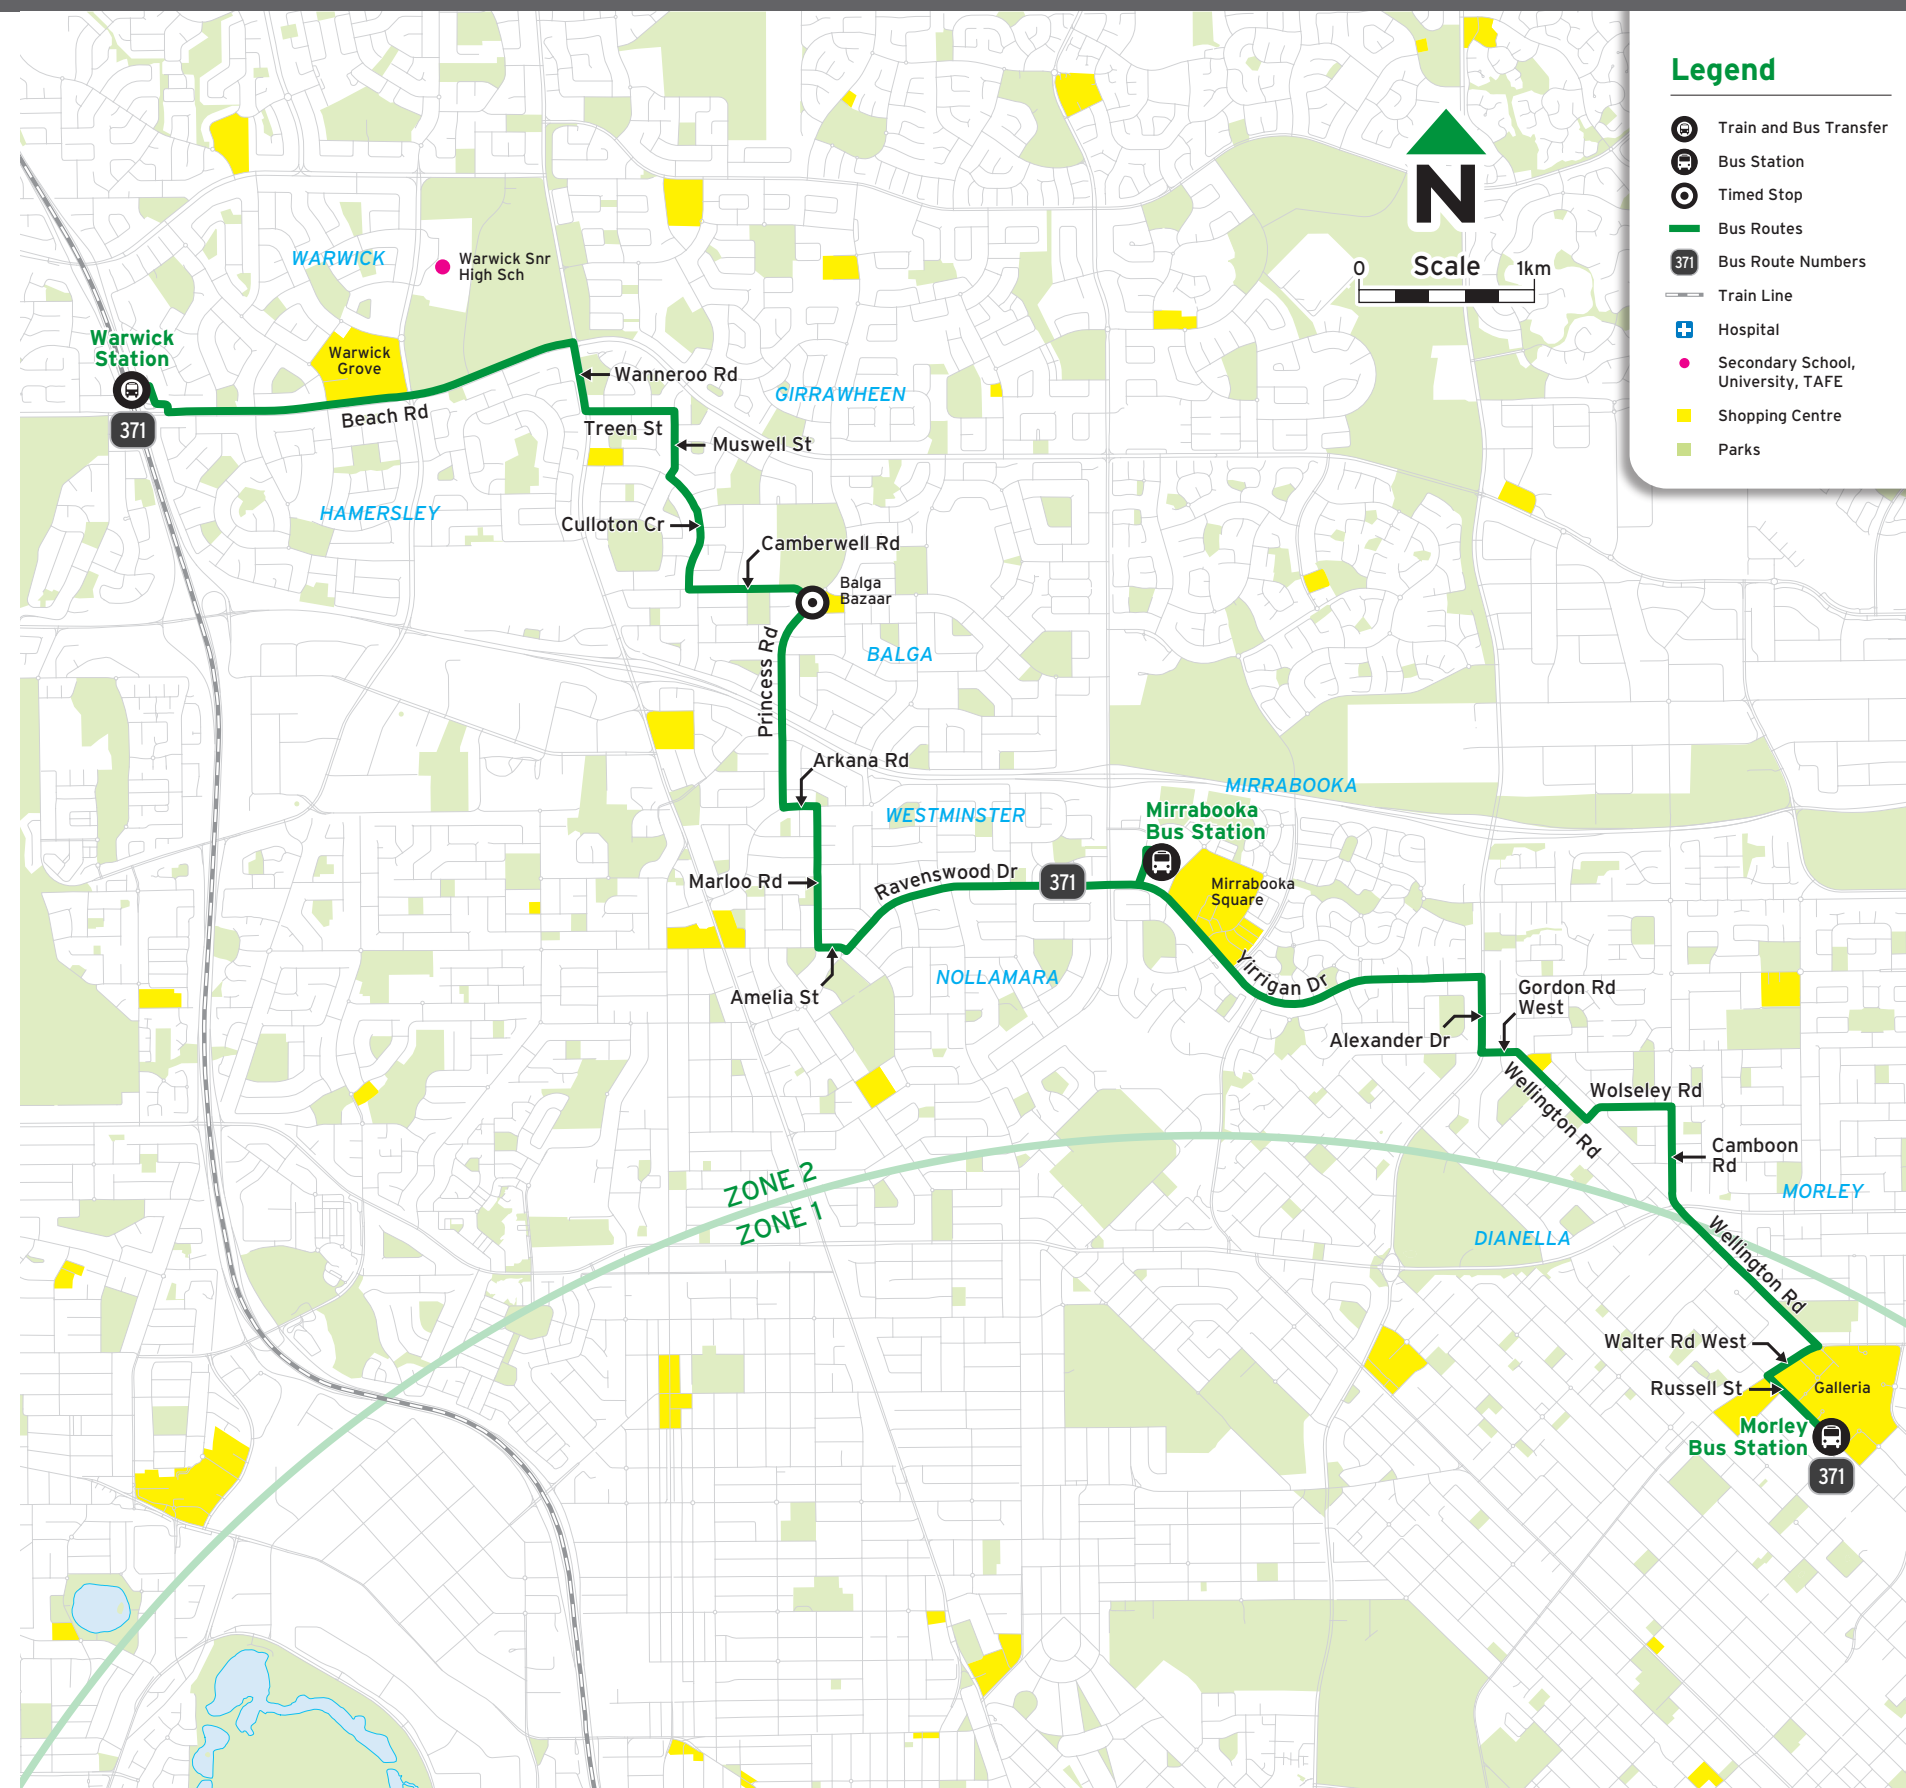

Timed Stops				
Stop No.	28728 / Stand 13	12542 / Stand 7	16315	12548 / Stand 2
Route No.	Morley Bus Stn	Mirrabooka Bus Stn	Camberwell Rd / Princess Rd	Warwick Stn

Saturday (continued)					
pm	371	4:49	5:04	5:14	5:28
371	5:04	5:19	5:29	5:43	
371	5:19	5:34	5:44	5:58	
371	5:35	5:50	5:59	6:13	
371	5:51	6:05	6:14	6:28	
371	6:21	6:35	6:44	6:58	
371	7:21	7:35	7:44	7:58	

Sunday and Public Holidays

am	371	-	8:22	8:30	8:43
371	9:05	9:18	9:28	9:43	
371	9:36	9:49	9:59	10:13	
371	10:05	10:19	10:29	10:43	
371	10:35	10:49	10:59	11:13	
371	11:05	11:19	11:29	11:43	
371	11:33	11:48	11:58	12:13	
pm	371	12:02	12:18	12:28	12:43
371	12:33	12:48	12:58	1:13	
371	1:03	1:18	1:28	1:43	
371	1:33	1:48	1:58	2:13	
371	2:02	2:17	2:27	2:43	
371	2:33	2:48	2:58	3:13	
371	3:03	3:18	3:28	3:43	
371	3:34	3:49	3:59	4:13	
371	4:04	4:19	4:29	4:43	
371	4:34	4:49	4:59	5:13	
371	5:02	5:16	5:25	5:43	
371	5:36	5:50	5:59	6:13	
371	6:06	6:20	6:29	6:43	

Legend

- A Operates on school days only. Departs from Morley Senior High School at time shown in Morley Bus Stn column and travels express to Yirrigan Dr. Terminates at Mirrabooka Bus Stn.
- S Operates on school days only and departs Balga Senior High School at 3.08pm. Travels express to Camberwell Rd.

Route 371 Map

Legend

- Train and Bus Transfer
- Bus Station
- Timed Stop
- Bus Routes
- Bus Route Numbers
- Train Line
- Hospital
- Secondary School, University, TAFE
- Shopping Centre
- Parks