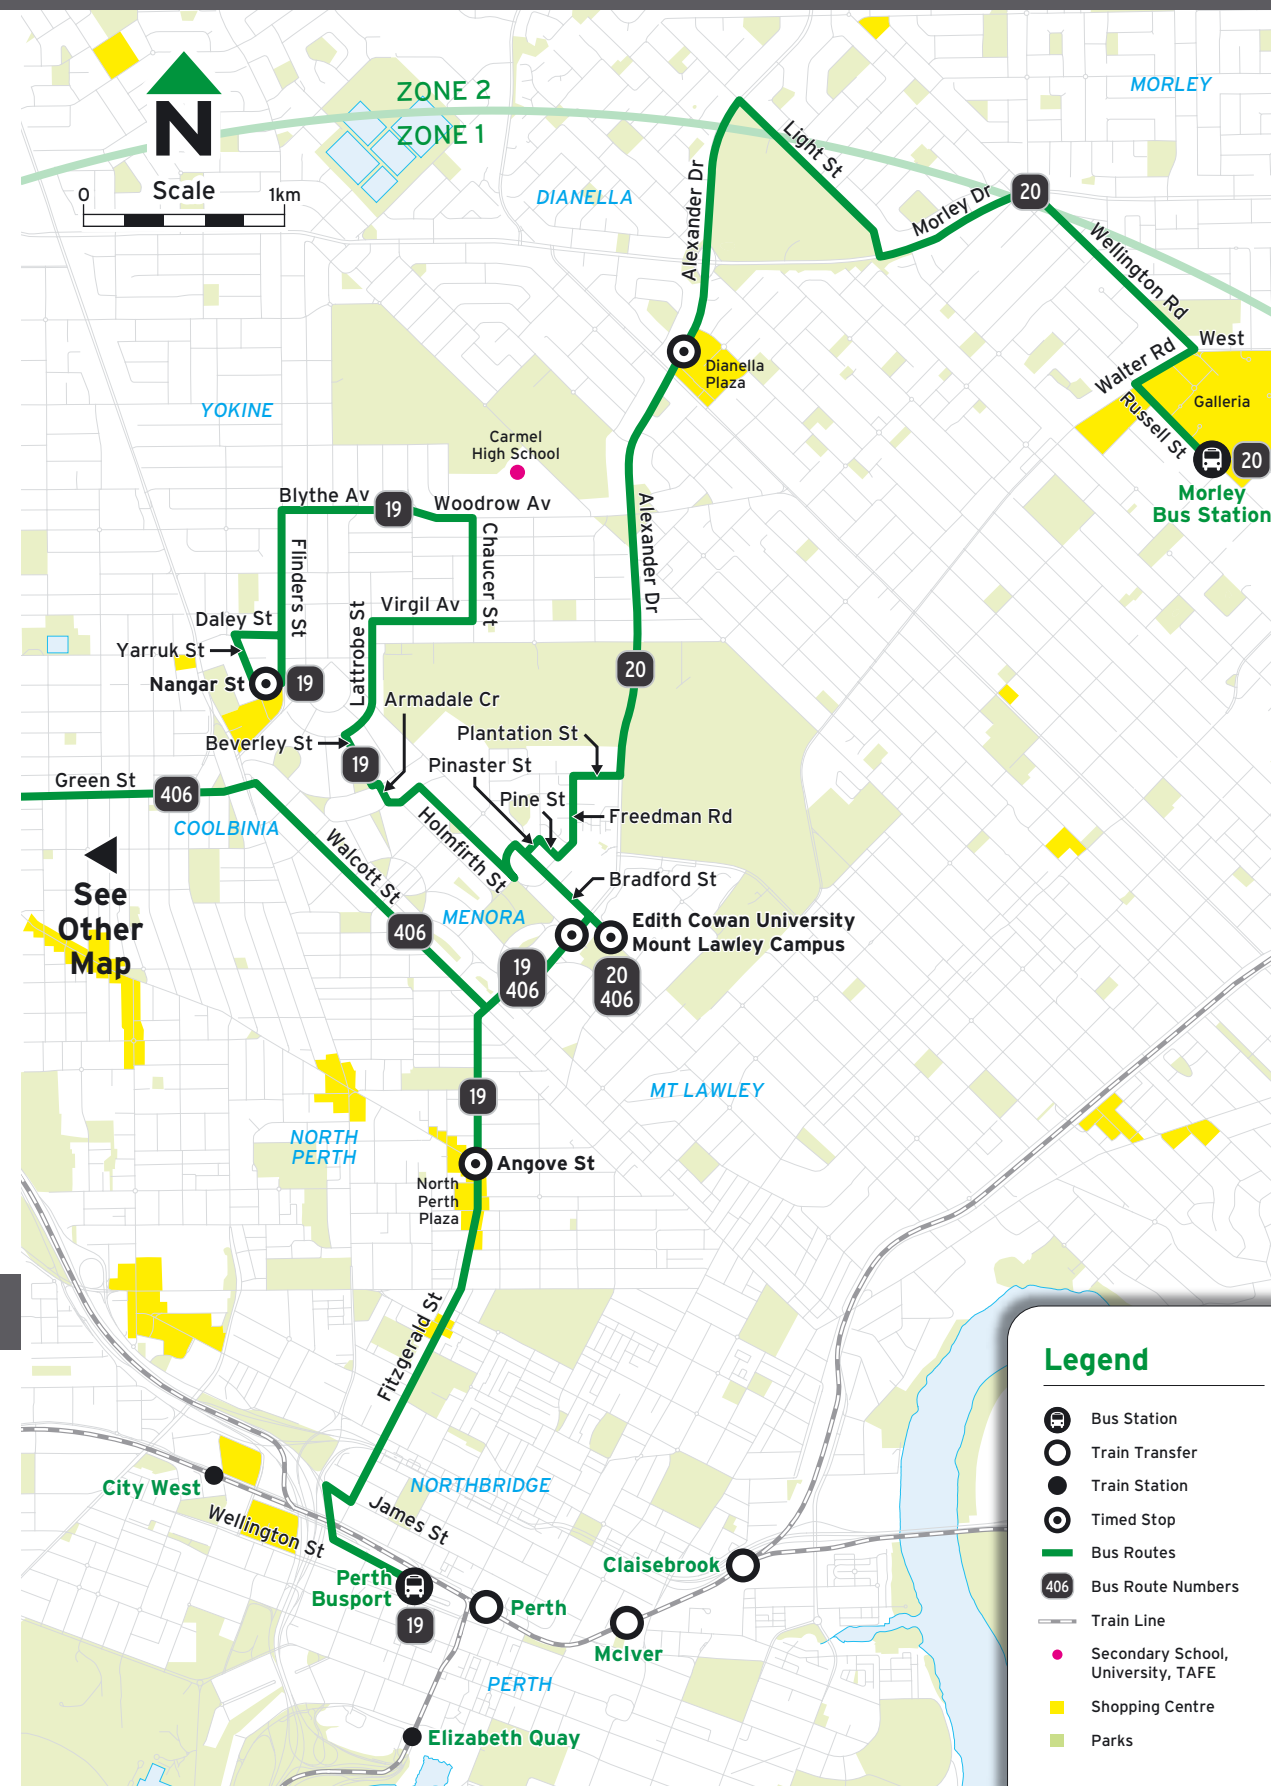

Legend
 19 A Deviates via Plantation St, Menora.
 19 S Operates on school days only and departs from Alexander Dr, Yokine.

Route 20 - To Morley

Timed Stops	27254	12838	11367
Stop No.	Edith Cowan University Mount Lawley	Dianella Plaza	Morley Bus Stn
Monday to Friday			
am 20	9:00	9:08	9:24
20	10:00	10:07	10:22
20	11:00	11:07	11:22
pm 20	12:00	12:07	12:22
20	1:00	1:07	1:22
20	2:00	2:07	2:22
20	3:00	3:09	3:27
20	4:00	4:07	4:23
Saturday			
am 20	9:00	9:07	9:22
20	10:00	10:07	10:23
20	11:00	11:07	11:24
pm 20	12:00	12:08	12:25
20	1:00	1:07	1:23
20	2:00	2:07	2:22
20	3:00	3:07	3:22
20	4:00	4:07	4:21
No Sunday & Public Holiday services			

Route 406 - From Mt Lawley

Timed Stops	27254	27496
Stop No.	Edith Cowan University Mount Lawley	Glendalough Stn
Monday to Friday		
am 406	6:55	7:08
406	7:12	7:28
406	7:31	7:48
406	7:54	8:13
406	8:16	8:33
406	8:38	8:53
406	9:17	9:32
406	9:51	10:05
406	10:22	10:35
406	10:52	11:05
406	11:22	11:35
406	11:52	12:05
pm 406	12:22	12:35
406	12:52	1:05
406	1:22	1:35
406	1:52	2:05
406	2:10	2:25
406	2:25	2:40
406	2:59	3:20
406 S	3:10	3:30
406	3:23	3:40
406	3:49	4:05
406	4:18	4:35
406	4:45	5:01
406	5:09	5:26
406	5:48	6:01
No Saturday, Sunday & Public Holiday services		
Legend		
406 S Operates on school days only.		

Route 19, 20, 406 Map

Route 406 - Map