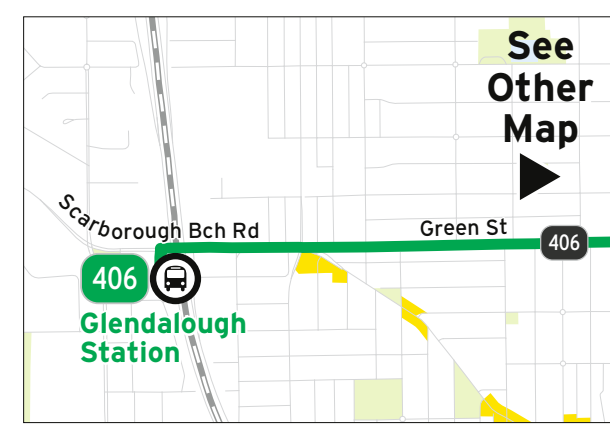

Sunday & Public Holidays					
am 19	8:45	8:52	8:55	-	9:08
19	9:45	9:52	9:55	-	10:08
19	10:45	10:52	10:55	-	11:08
19	11:45	11:52	11:55	-	12:08
pm 19	12:45	12:52	12:55	-	1:08
19 D	1:45	1:52	1:55	1:57	2:11
19 D	2:45	2:52	2:55	2:57	3:11
19 D	3:45	3:52	3:55	3:57	4:11
19 D	4:45	4:52	4:55	4:57	5:11
19 D	5:45	5:51	5:54	5:56	6:10
19	6:45	6:51	6:54	-	7:07

Legend
D Deviates via Plantation St, Menora.

Route 20 - To Morley

Timed Stops			
Stop No.	21186 / Stand 1	12838	28726 / Stand 8
Route No.	Mount Lawley Senior High Sch	Dianella Plaza	Galleria Bus Stn
Monday to Friday			
am 20	9:15	9:26	9:41
20	10:15	10:25	10:40
20	11:21	11:31	11:46
pm 20	12:21	12:31	12:46
20	1:21	1:30	1:45
20	2:15	2:24	2:39
Saturday			
am 20	9:00	9:11	9:26
20	10:00	10:10	10:25
20	11:00	11:10	11:25
pm 20	12:00	12:10	12:25
20	1:00	1:09	1:24
20	2:00	2:09	2:24

No Sunday & Public Holiday service

Route 406 - To Glendalough

Timed Stops		
Stop No.	21186 / Stand 1	27496 / Stand 6
Route No.	Mount Lawley Senior High Sch	Glendalough Stn
Monday to Friday		
am 406	6:48	7:03
406	7:06	7:23
406	7:29	7:48
406	7:53	8:13
406	8:33	8:53
406	9:39	9:53
406	10:36	10:51
406	11:36	11:51
pm 406	12:36	12:51
406	1:38	1:53
406	2:48	3:03
406 S	3:02	3:23
406	3:13	3:33
406	3:46	4:03
406	4:16	4:33
406	4:46	5:03
406	5:17	5:33
406	5:47	6:03

No Saturday, Sunday & Public Holiday service

Legend
S Operates on school days only.

See Other Map