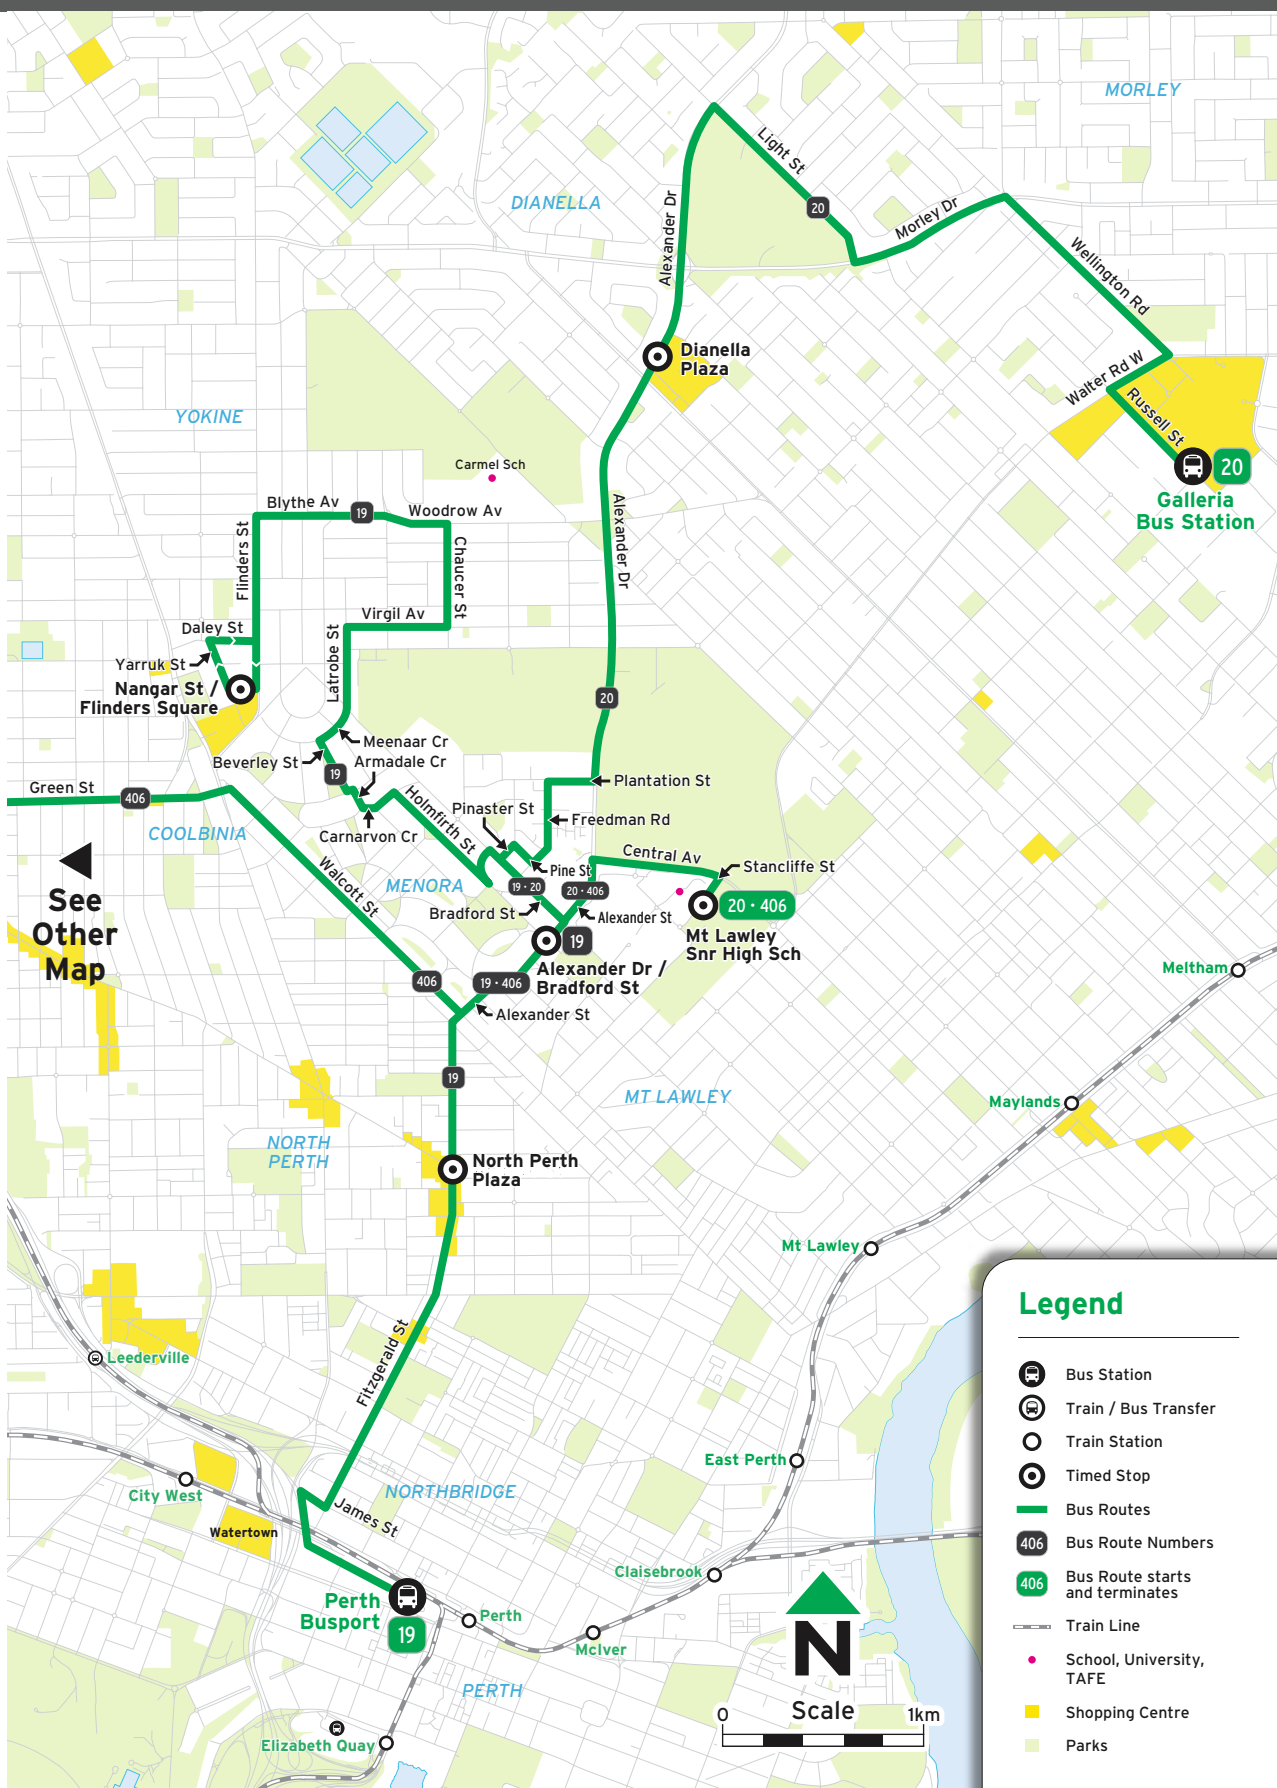

Route 19, 20, 406 Map

See Other Map

Legend

- Bus Station
- Train / Bus Transfer
- Train Station
- Timed Stop
- Bus Routes
- Bus Route Numbers
- Bus Route starts and terminates
- Train Line
- School, University, TAFE
- Shopping Centre
- Parks