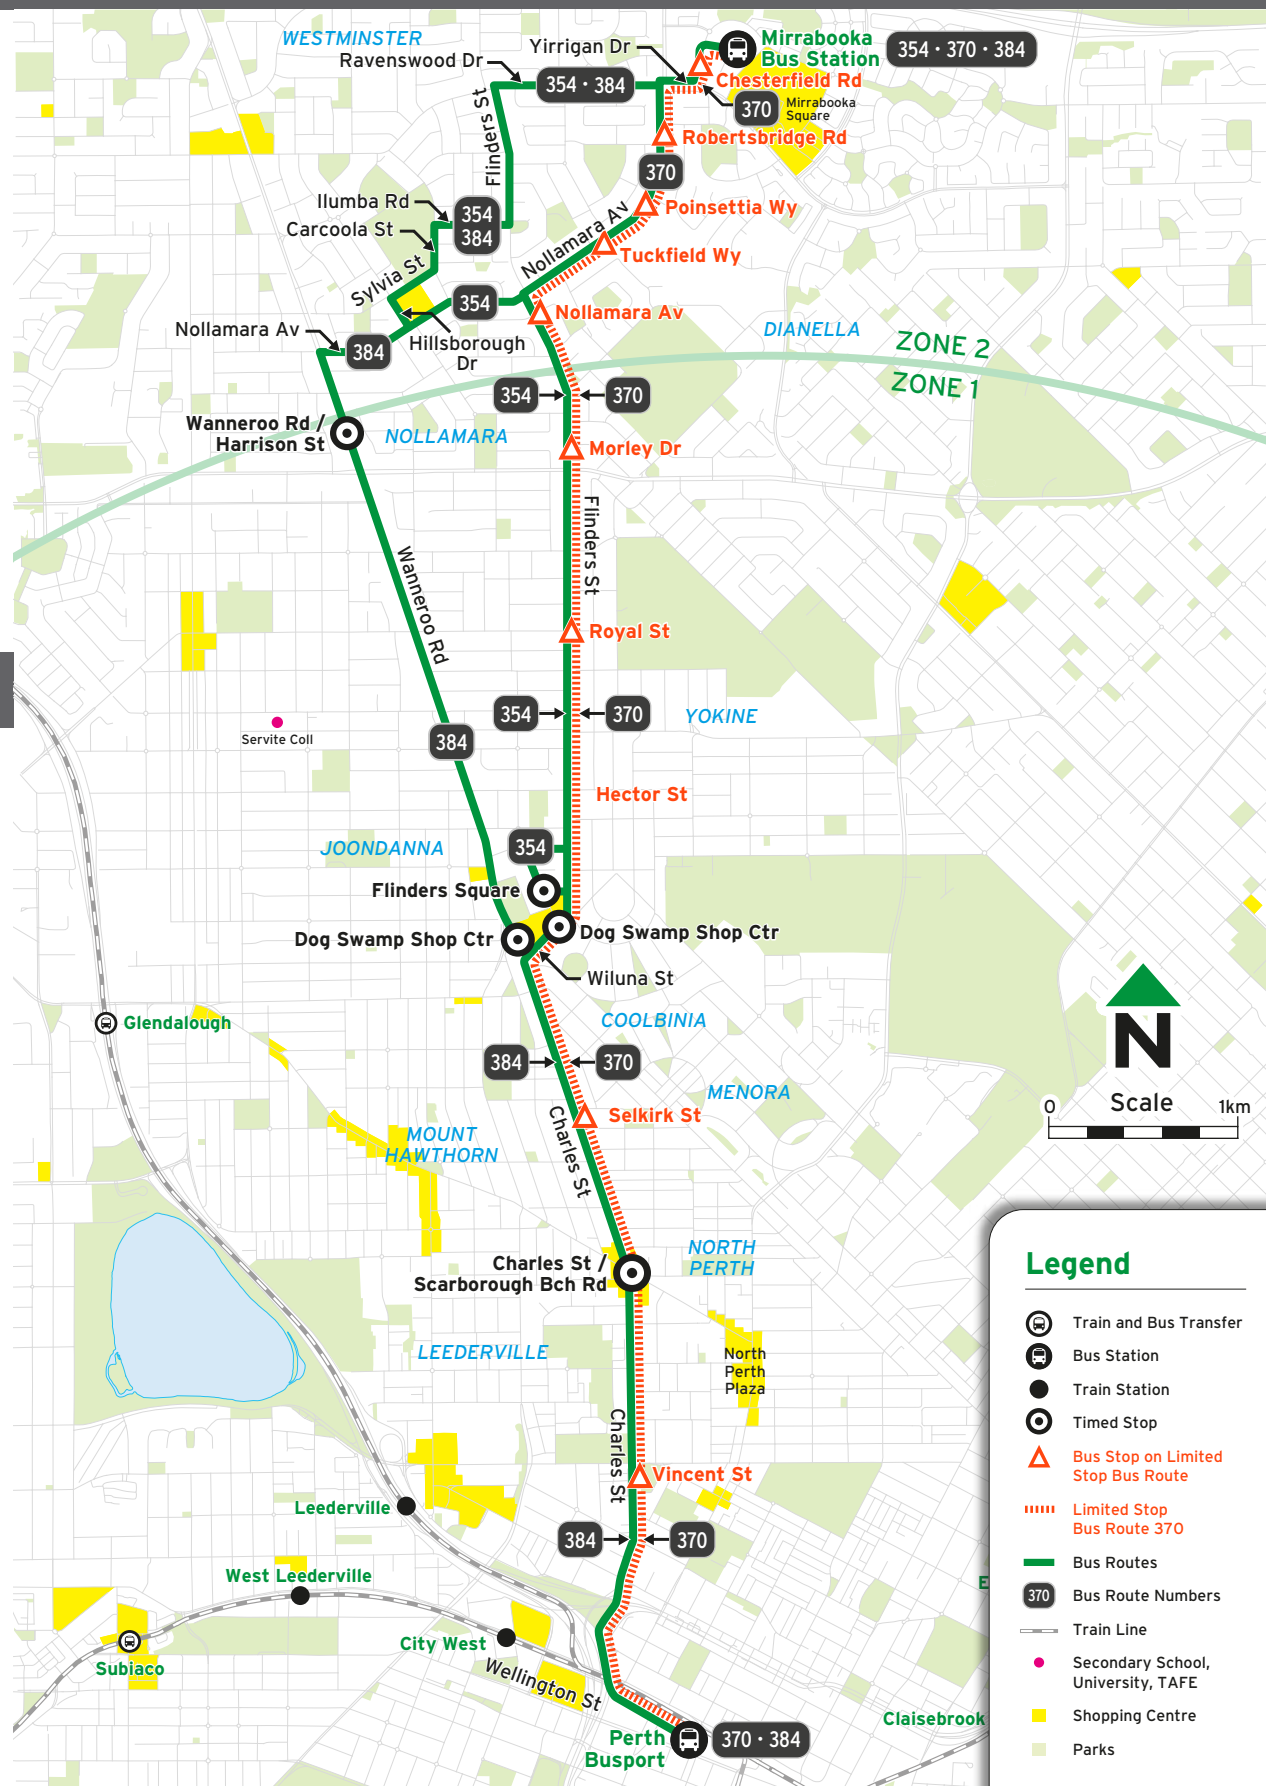

Sunday and Public Holidays

Timed Stops Stop No.	12538	12344	12354	12593	
Route No.	Mirrabooka Bus Stn	Wanneroo Rd / Harrison St	Dog Swamp Shop Ctr	Charles St / Scarborough Beach Rd	Perth Busport
Sunday and Public Holidays					
am 384	7:26	7:33	7:38	7:41	7:50
384	8:26	8:33	8:39	8:42	8:52
384	9:26	9:33	9:40	9:43	9:53
384	9:56	10:03	10:10	10:13	10:23
384	10:25	10:33	10:40	10:43	10:53
384	10:55	11:03	11:10	11:13	11:23
384	11:25	11:33	11:40	11:43	11:54
384	11:55	12:03	12:10	12:13	12:24
pm 384	12:25	12:33	12:40	12:43	12:54
384	12:55	1:03	1:10	1:13	1:24
384	1:25	1:33	1:40	1:43	1:54
384	1:55	2:03	2:10	2:13	2:24
384	2:25	2:33	2:40	2:43	2:54
384	2:56	3:03	3:09	3:12	3:23
384	3:26	3:33	3:39	3:42	3:53
384	3:56	4:03	4:09	4:12	4:23
384	4:26	4:33	4:39	4:42	4:53
384	4:56	5:03	5:09	5:12	5:23
384	5:21	5:28	5:34	5:37	5:48
384	6:27	6:33	6:39	6:42	6:52

Route 354 - To Yokine

Timed Stops Stop No.	12538	25948
Route No.	Mirrabooka Bus Stn	Nangar St / Flinders Square
Monday to Friday		
am 354	9:45	10:02
354	10:45	11:02
354	11:45	12:02
pm 354	12:45	1:02
354	1:45	2:02
354	2:45	3:03
No Saturday, Sunday & Public Holiday service		

Route 354, 370, 384 - Map

Route 370 - To Perth

Timed Stops Stop No.	12539	16812	
Route No.	Mirrabooka Bus Stn	Dog Swamp Shop Ctr	Perth Busport
Monday to Friday			
am 370	7:09	7:18	7:32
370	7:19	7:28	7:44
370	7:29	7:39	7:57
370	7:39	7:50	8:09
370	7:49	8:01	8:20
370	7:59	8:11	8:31
370	8:09	8:21	8:40
370	8:19	8:31	8:49
No Saturday, Sunday & Public Holiday service