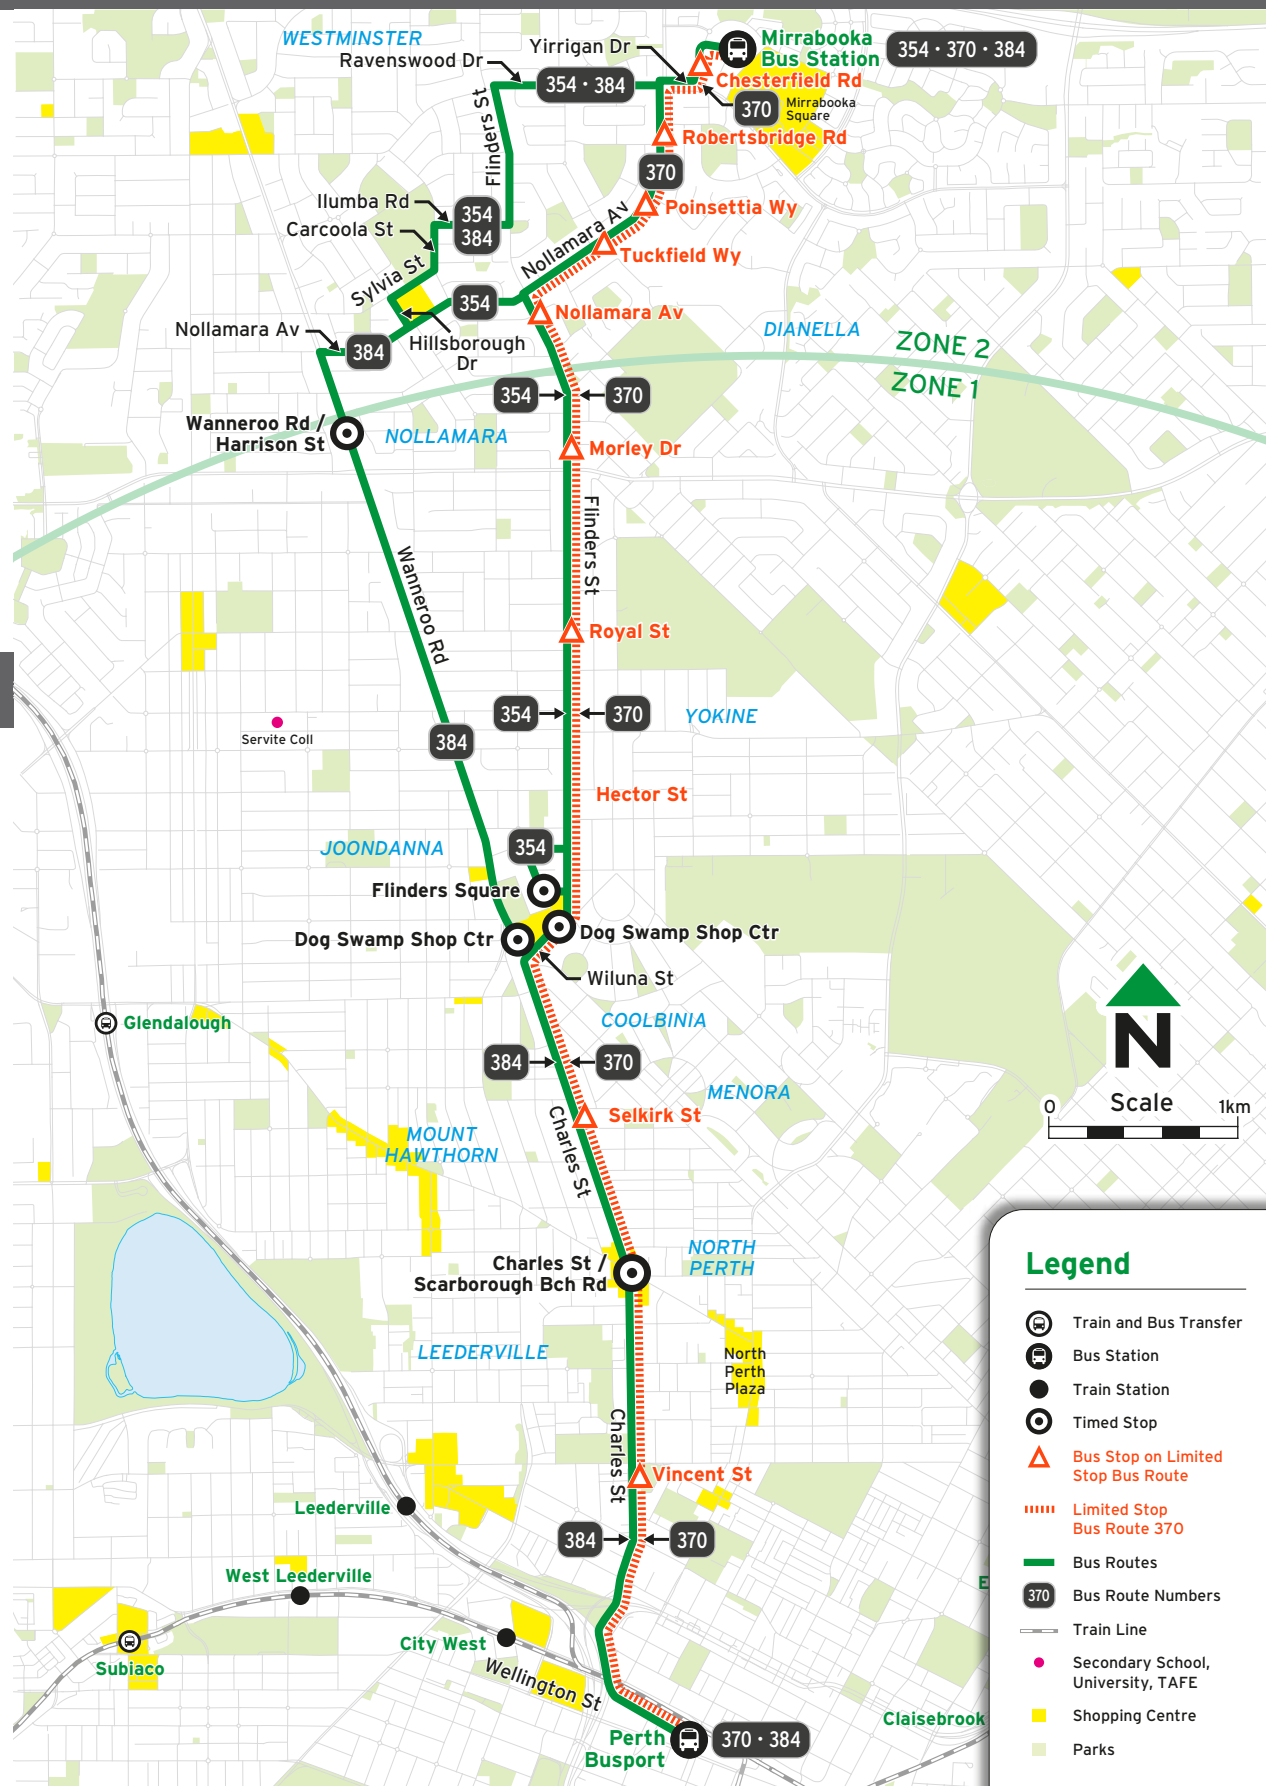

Sunday and Public Holidays

Timed Stops					
Stop No.	12538 / Stand 2	12344	12354	12593	
Route No.	Mirraboooka Bus Stn	Wanneroo Rd / Harrison St	Dog Swamp Shop Ctr	Charles St / Scarborough Beach Rd	Perth Busport
Sunday and Public Holidays					
am 384	7:26	7:33	7:38	7:41	7:50
384	8:26	8:33	8:39	8:42	8:52
384	9:26	9:33	9:40	9:43	9:53
384	9:56	10:03	10:10	10:13	10:24
384	10:26	10:33	10:40	10:43	10:53
384	10:56	11:03	11:10	11:13	11:23
384	11:26	11:33	11:40	11:43	11:54
384	11:56	12:03	12:10	12:13	12:24
pm 384	12:26	12:33	12:40	12:43	12:55
384	12:56	1:03	1:10	1:13	1:24
384	1:26	1:33	1:40	1:43	1:54
384	1:56	2:03	2:10	2:13	2:24
384	2:26	2:33	2:39	2:42	2:53
384	2:56	3:03	3:09	3:12	3:23
384	3:26	3:33	3:39	3:42	3:53
384	3:56	4:03	4:09	4:12	4:23
384	4:26	4:33	4:39	4:42	4:52
384	4:56	5:03	5:09	5:12	5:22
384	5:21	5:28	5:34	5:37	5:47
384	6:27	6:33	6:39	6:42	6:52

Route 354 - To Yokine

Timed Stops		
Stop No.	12538 / Stand 2	25948
Route No.	Mirraboooka Bus Stn	Nangar St / Flinders Square
Monday to Friday		
am 354	9:45	10:02
354	10:45	11:02
354	11:45	12:02
pm 354	12:45	1:02
354	1:45	2:02
354	2:45	3:04
No Saturday, Sunday & Public Holiday service		

Route 354, 370, 384 - Map

Route 370 - To Perth

Timed Stops			
Stop No.	12539 / Stand 1	16812	
Route No.	Mirraboooka Bus Stn	Dog Swamp Shop Ctr	Perth Busport
Monday to Friday			
am 370	7:09	7:18	7:33
370	7:19	7:28	7:46
370	7:29	7:39	7:58
370	7:39	7:50	8:10
370	7:49	8:01	8:19
370	7:59	8:11	8:30
370	8:09	8:21	8:39
370	8:19	8:31	8:48
No Saturday, Sunday & Public Holiday service